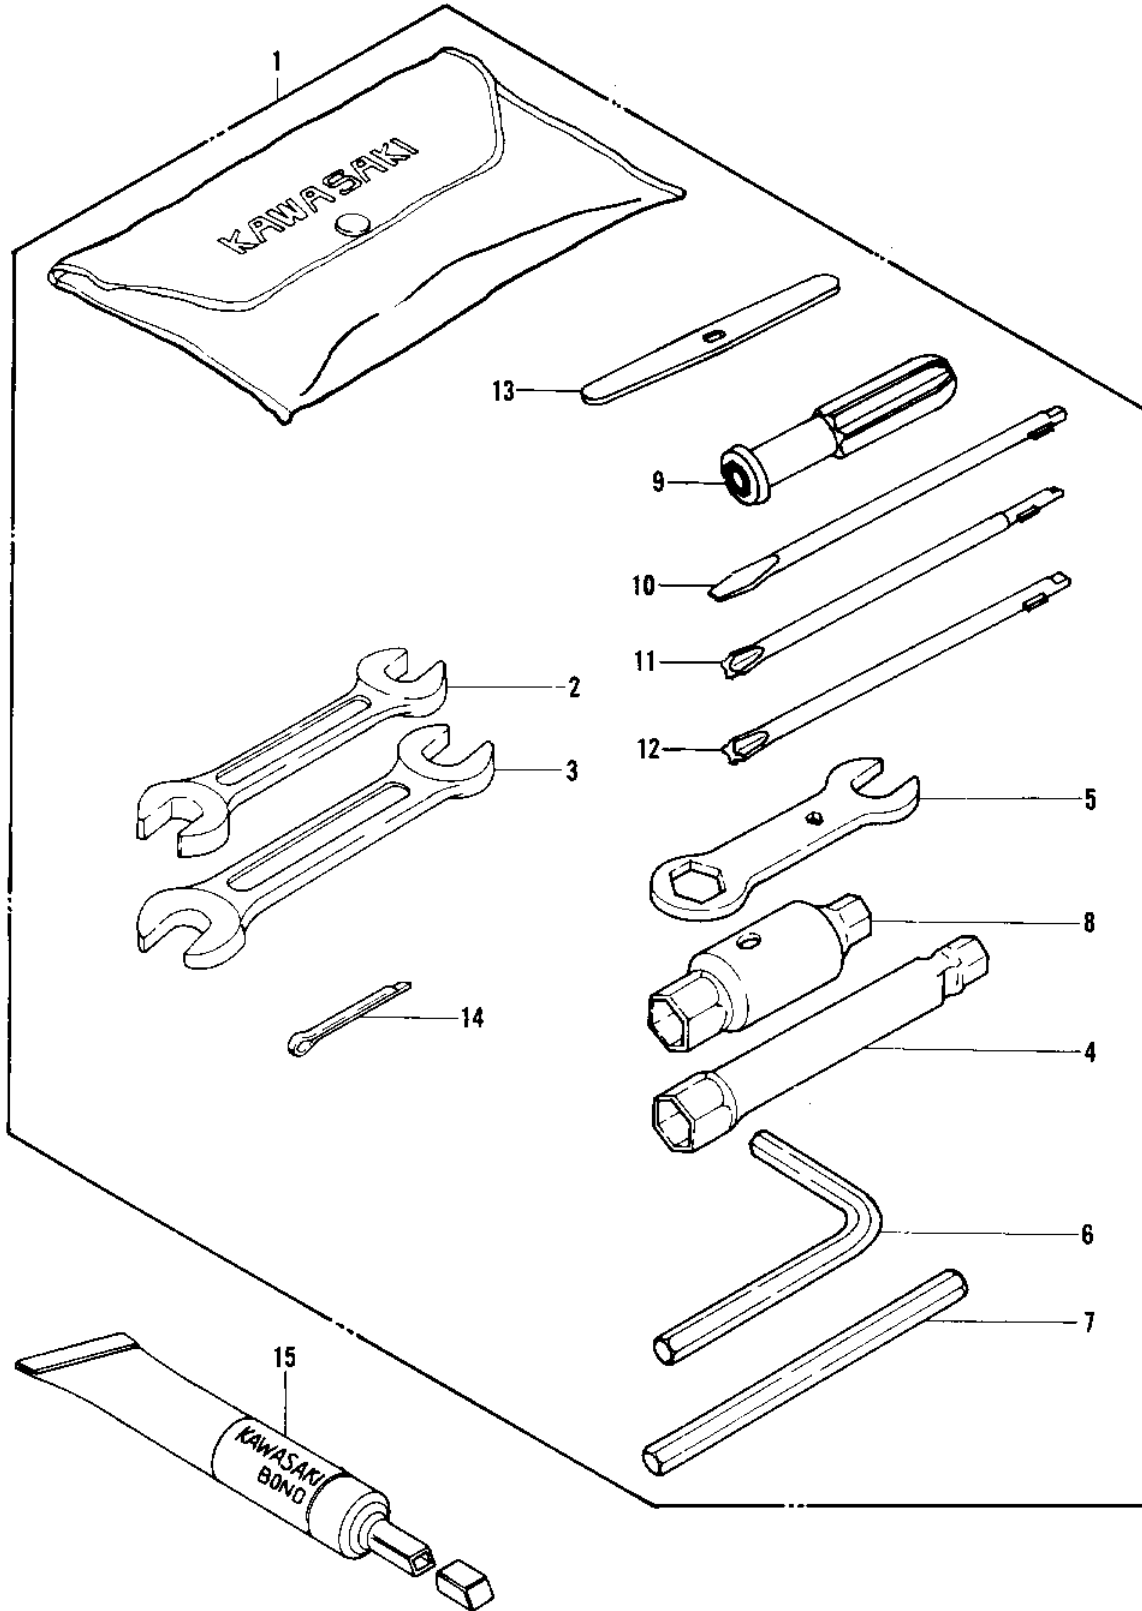

1980 JS440 PARTS DIAGRAM

OWNER TOOLS ('79-'81 A3/A4/A4A/A5)

1980 JS440 PARTS LIST

OWNER TOOLS ('79-'81 A3/A4/A4A/A5)

ITEM NAME	PART NUMBER	QUANTITY
TOOLKIT (Ref # 1)	56007-3706	1
WRENCH,OPEN END,10X13 (Ref # 2)	92110-3001	1
WRENCH,OPEN END,17X22 (Ref # 3)	92110-3002	1
WRENCH,SOCKET 8X10 (Ref # 4)	92110-503	1
WRENCH,BOX 27X32 (Ref # 5)	92108-503	1
WRENCH,HEXAGON (Ref # 6)	92127-503	1
UNAVAILABLE IN PRICE BOOK (Ref # 7)	92111-502	1
WRENCH,SOCKET 20X27 (Ref # 8)	92110-502	1
92106-1001 (Canada) (Ref # 9)	92106-004	1
92107-1052 (Canada) (Ref # 10)	92107-007	1
TOOL-DRIVER (Ref # 11)	92107-1052	1
92107-1002 (Canada) (Ref # 12)	92107-008	1
UNAVAILABLE IN PRICE BOOK (Ref # 13)	92111-009	1
PIN-COTTER,4X40 (Ref # 14)	550S4040	1
LIQUID GASKET (Ref # 15)	92104-002	1