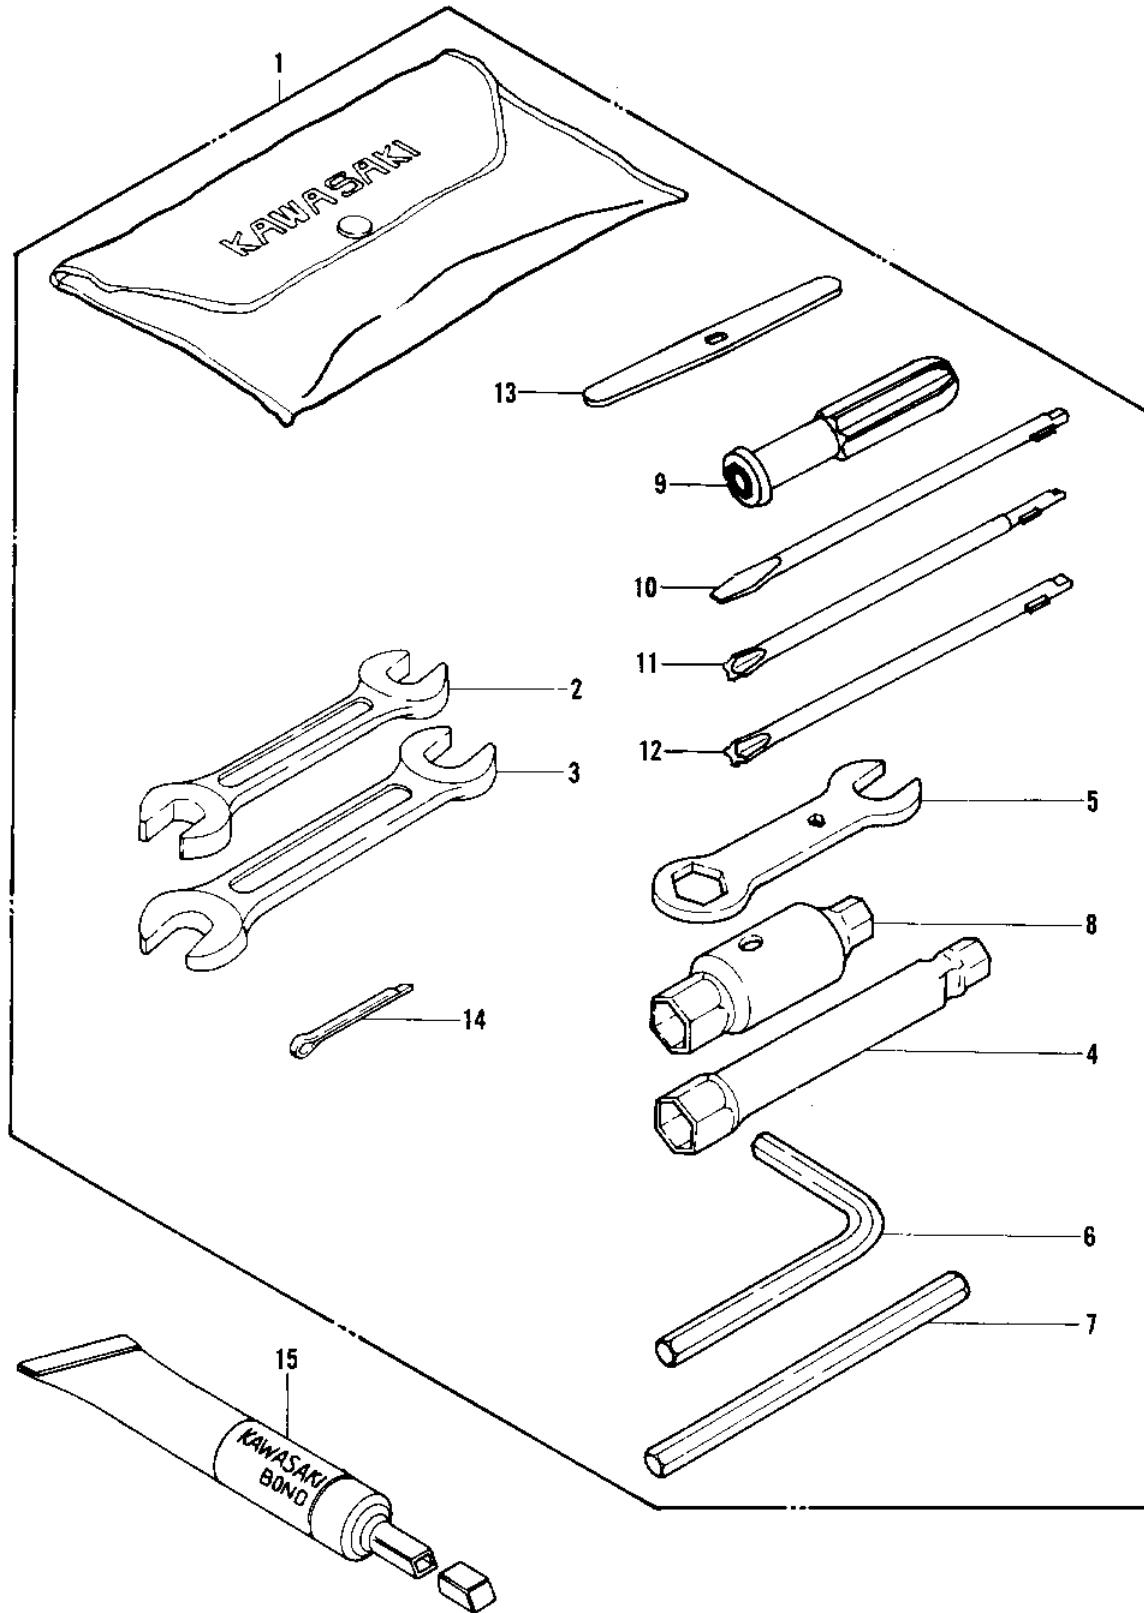

# 1979 JS440 PARTS DIAGRAM

OWNER TOOLS ('79-'81 A3/A4/A4A/A5)

## 1979 JS440 PARTS LIST

OWNER TOOLS ('79-'81 A3/A4/A4A/A5)

ITEM NAME	PART NUMBER	QUANTITY
TOOLKIT (Ref # 1)	56007-3706	1
WRENCH,OPEN END,10X13 (Ref # 2)	92110-3001	1
WRENCH,OPEN END,17X22 (Ref # 3)	92110-3002	1
WRENCH,SOCKET 8X10 (Ref # 4)	92110-503	1
WRENCH,BOX 27X32 (Ref # 5)	92108-503	1
WRENCH,HEXAGON (Ref # 6)	92127-503	1
UNAVAILABLE IN PRICE BOOK (Ref # 7)	92111-502	1
WRENCH,SOCKET 20X27 (Ref # 8)	92110-502	1
92106-1001 (Canada) (Ref # 9)	92106-004	1
92107-1052 (Canada) (Ref # 10)	92107-007	1
TOOL-DRIVER (Ref # 11)	92107-1052	1
92107-1002 (Canada) (Ref # 12)	92107-008	1
UNAVAILABLE IN PRICE BOOK (Ref # 13)	92111-009	1
PIN-COTTER,4X40 (Ref # 14)	550S4040	1
LIQUID GASKET (Ref # 15)	92104-002	1