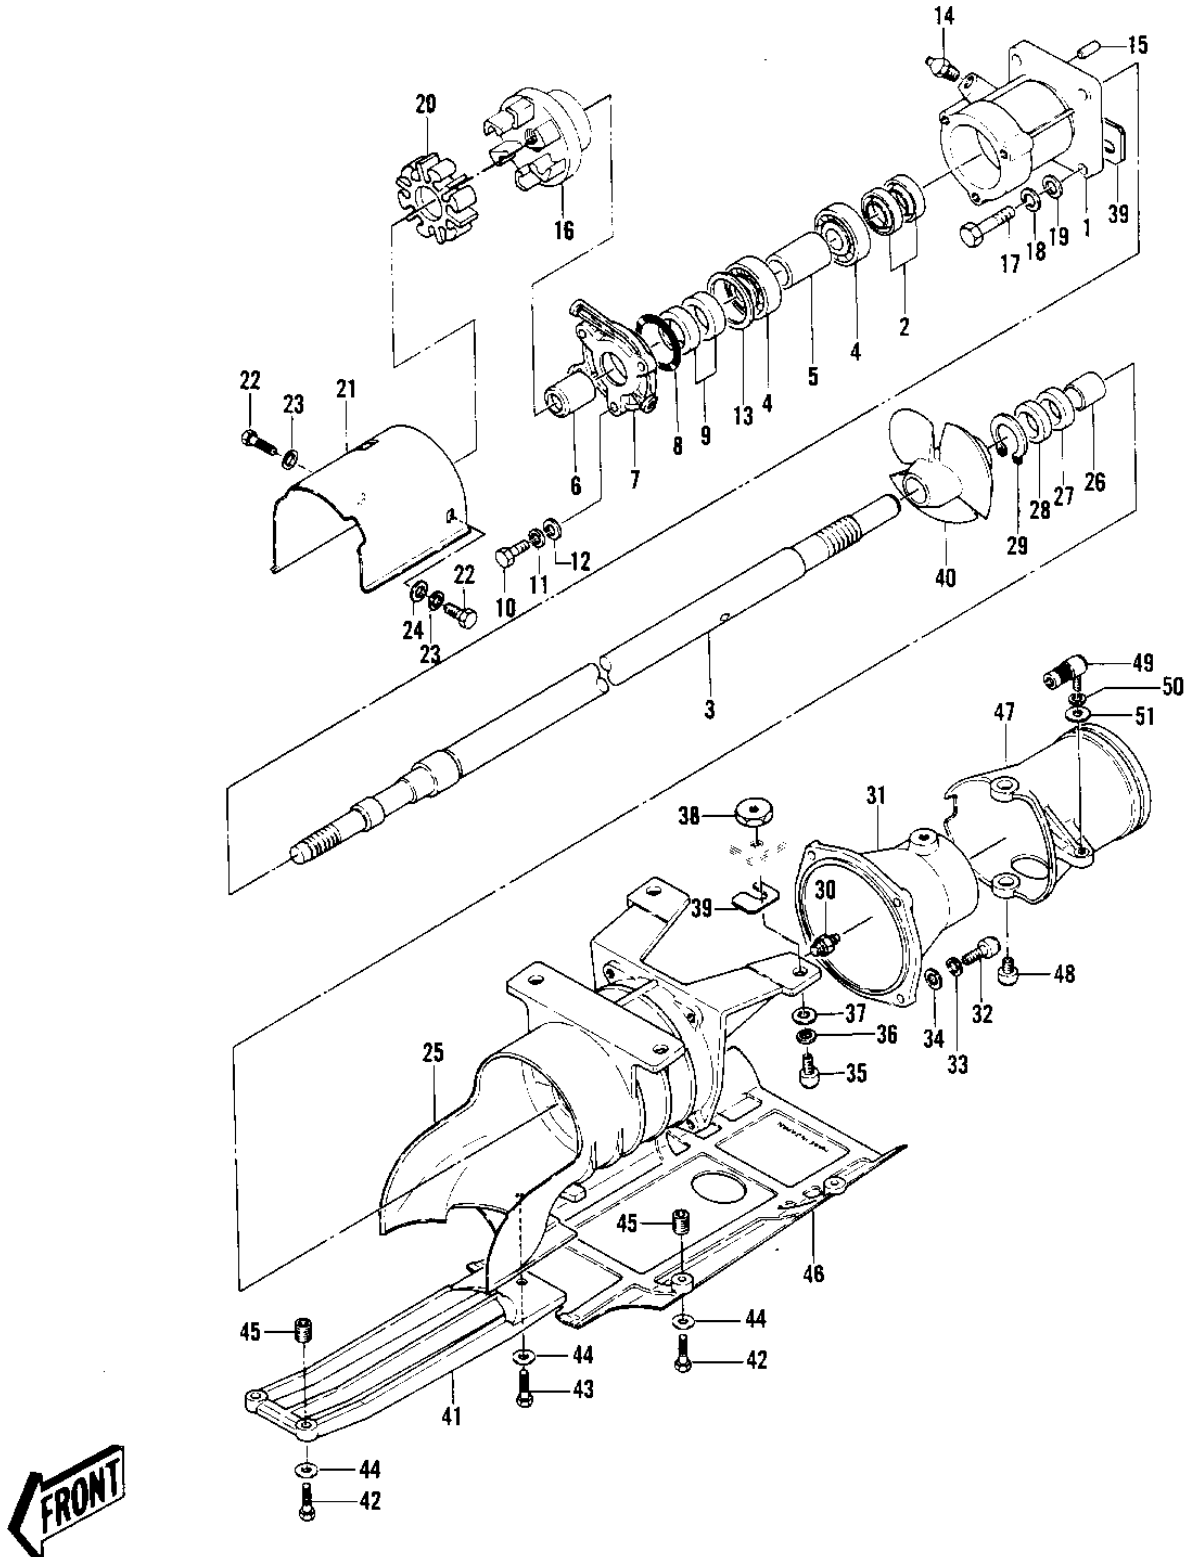

1981 JS440 PARTS DIAGRAM

DRIVE SHAFT/JET PUMP ('79-'81 A3/A4/A4A/

1981 JS440 PARTS LIST

DRIVE SHAFT/JET PUMP ('79-'81 A3/A4/A4A/

ITEM NAME	PART NUMBER	QUANTITY
HOLDER (Ref # 1)	41046-502	1
SEAL,OIL AC1799EX (Ref # 2)	92050-501	2
SHAFT,DRIVE (Ref # 3)	59111-515	1
BEARING BALL #6305 (Ref # 4)	601B6305	2
COLLAR (Ref # 5)	92027-502	1
SLEEVE,BEARING (Ref # 6)	42036-501	1
COVER,BEARING (Ref # 7)	14025-3008	1
"0" RING (Ref # 8)	92055-501	1
SEAL,OIL AC1799EX (Ref # 9)	92050-501	2
BOLT,8X25 (Ref # 10)	110R0825	3
WASHER SPRING 8MM (Ref # 11)	461S0800	3
WASHER (Ref # 12)	411S0800	3
SHIM 0.15T (Ref # 13)	92025-502	AR
SHIM 0.3T (Ref # 13)	92025-503	AR
NIPPLE,GREASE (Ref # 14)	92005-501	1
PIN,DOWEL (Ref # 15)	551R0612	2
COUPLING (Ref # 16)	42034-3706	1
BOLT,8X25 (Ref # 17)	110R0825	4
WASHER SPRING 8MM (Ref # 18)	461S0800	4
WASHER (Ref # 19)	411S0800	3
DAMPER RUBBER,COUPLNG (Ref # 20)	92075-520	1
COVER,COUPLING (Ref # 21)	59036-567	1
BOLT 6X16 (Ref # 22)	110R0616	3
WASHER-SPRING,6MM (Ref # 23)	461S0600	3
WASHER (Ref # 24)	411S0600	2
CASE-PUMP (Ref # 25)	59336-3701	1
BUSH (Ref # 26)	92028-503	1
SEAL,OIL SCY20368 (Ref # 27)	92050-502	1
SEAL,OIL SC20367 (Ref # 28)	92050-503	1