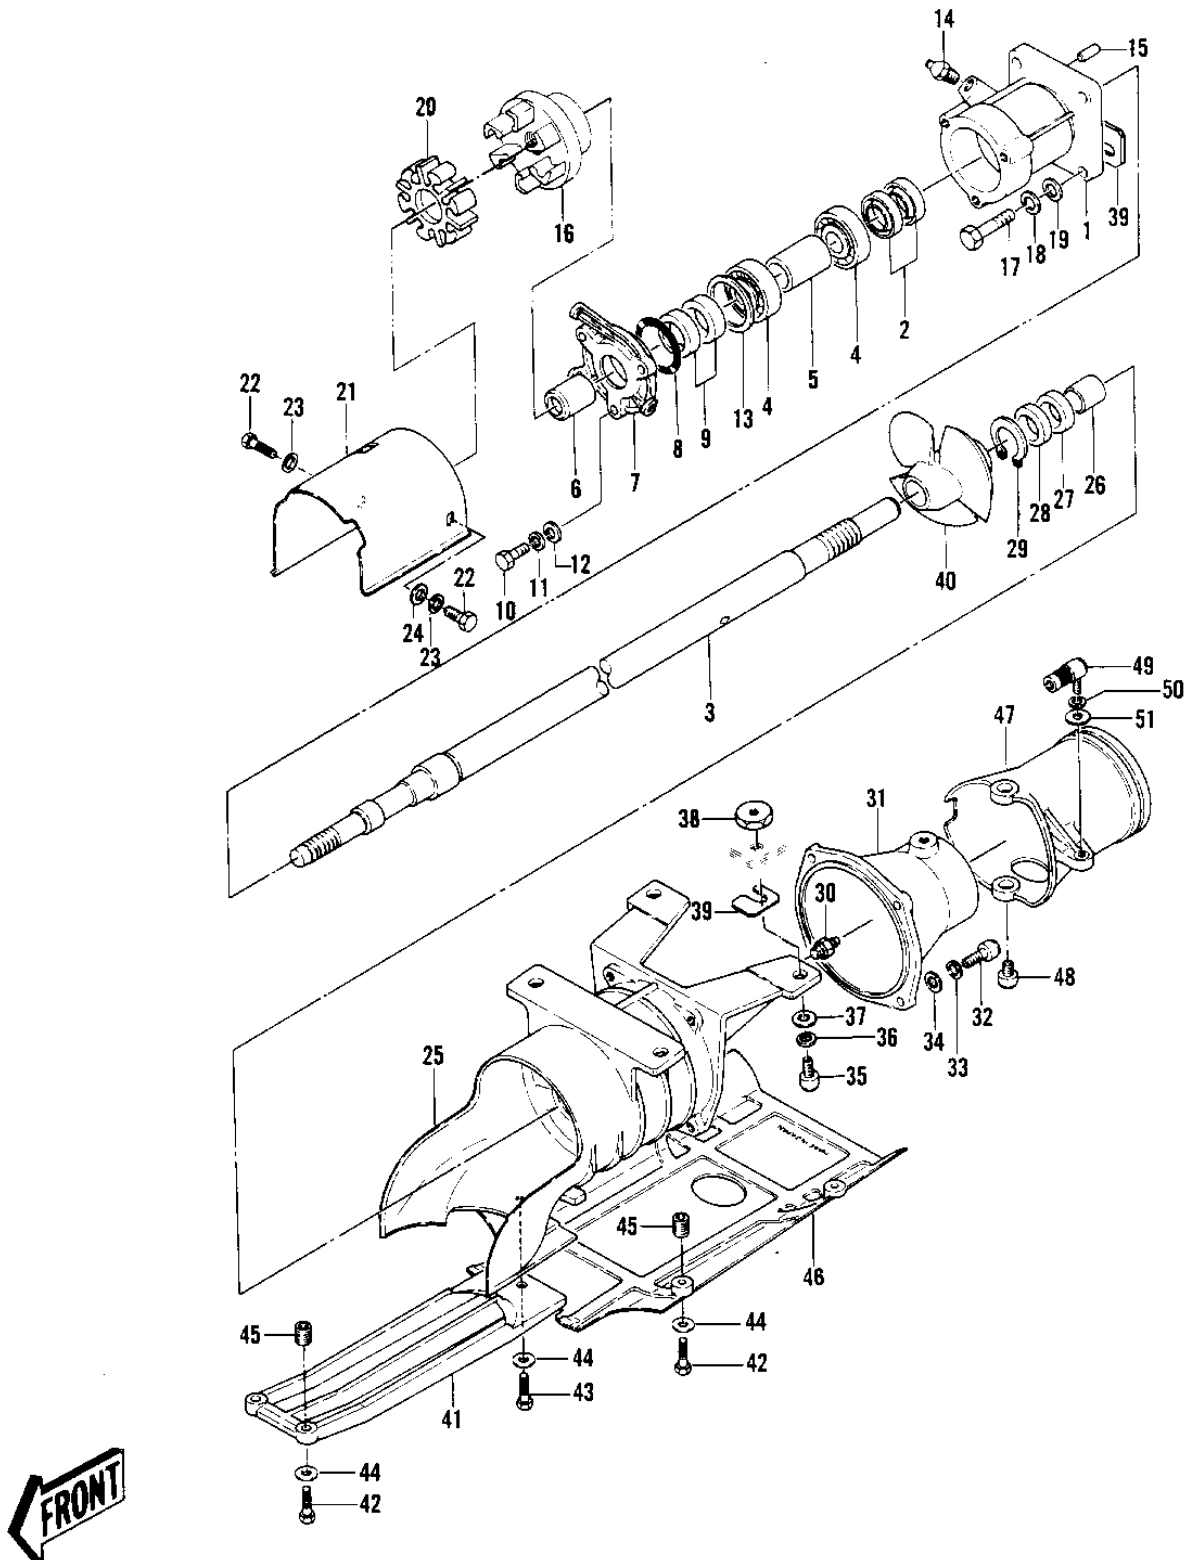

1981 JS440 PARTS DIAGRAM

DRIVE SHAFT/JET PUMP ('79-'81 A3/A4/A4A/)

1981 JS440 PARTS LIST

DRIVE SHAFT/JET PUMP ('79-'81 A3/A4/A4A/

ITEM NAME	PART NUMBER	QUANTITY
HOLDER (Ref # 1)	41046-502	1
SEAL,OIL AC1799EX (Ref # 2)	92050-501	2
SHAFT,DRIVE (Ref # 3)	59111-515	1
BEARING BALL #6305 (Ref # 4)	601B6305	1
COLLAR (Ref # 5)	92027-502	1
SLEEVE,BEARING (Ref # 6)	42036-501	1
COVER,BEARING (Ref # 7)	14025-3008	1
"0" RING (Ref # 8)	92055-501	1
BOLT,8X25 (Ref # 10)	110R0825	3
WASHER SPRING 8MM (Ref # 11)	461S0800	3
WASHER (Ref # 12)	411S0800	2
SHIM 0.15T (Ref # 13)	92025-502	1
SHIM 0.3T (Ref # 13)	92025-503	1
NIPPLE,GREASE (Ref # 14)	92005-501	2
PIN,DOWEL (Ref # 15)	551R0612	1
COUPLING (Ref # 16)	42034-3706	1
DAMPER RUBBER,COUPLNG (Ref # 20)	92075-520	1
COVER,COUPLING (Ref # 21)	59036-567	1
BOLT 6X16 (Ref # 22)	110R0616	1
WASHER-SPRING,6MM (Ref # 23)	461S0600	2
WASHER (Ref # 24)	411S0600	2
CASE-PUMP (Ref # 25)	59336-3701	1
BUSH (Ref # 26)	92028-503	1
SEAL,OIL SCY20368 (Ref # 27)	92050-502	1
SEAL,OIL SC20367 (Ref # 28)	92050-503	1
RING,SNAP (Ref # 29)	92036-502	1
NOZZLE,PUMP (Ref # 31)	59136-3001	1
WASHER (Ref # 34)	92022-562	1
BOLT-SOCKET (Ref # 35)	120R1025	1

1981 JS440 PARTS LIST

DRIVE SHAFT/JET PUMP ('79-'81 A3/A4/A4A/

ITEM NAME	PART NUMBER	QUANTITY
WASHER-SPRING,10MM (Ref # 36)	461S1000	1
WASHER (Ref # 37)	411S1000	1
NUT,10M/M (Ref # 38)	92015-3005	1
SHIM,T=0.3 (Ref # 39)	92025-3701	2
SHIM.T=0.5 (Ref # 39)	92025-3702	1
SHIM,T=1.0 (Ref # 39)	92025-3703	1
IMPELLER (Ref # 40)	59256-504	1
GRATE (Ref # 41)	59366-3001	1
BOLT,HEX HEAD,6X25 (Ref # 42)	110R0625	1
BOLT 6X14 (Ref # 43)	110R0614	1
NUT-INSERT,6MM (Ref # 45)	92015-523	1
COVER-JET PUMP (Ref # 46)	59446-3002	1
NOZZLE-STRG (Ref # 47)	59476-3702	1
BOLT 6X11 (Ref # 48)	92003-532	1
JOINT-BALL (Ref # 49)	59266-3707	1
WASHER (Ref # 51)	92022-567	1