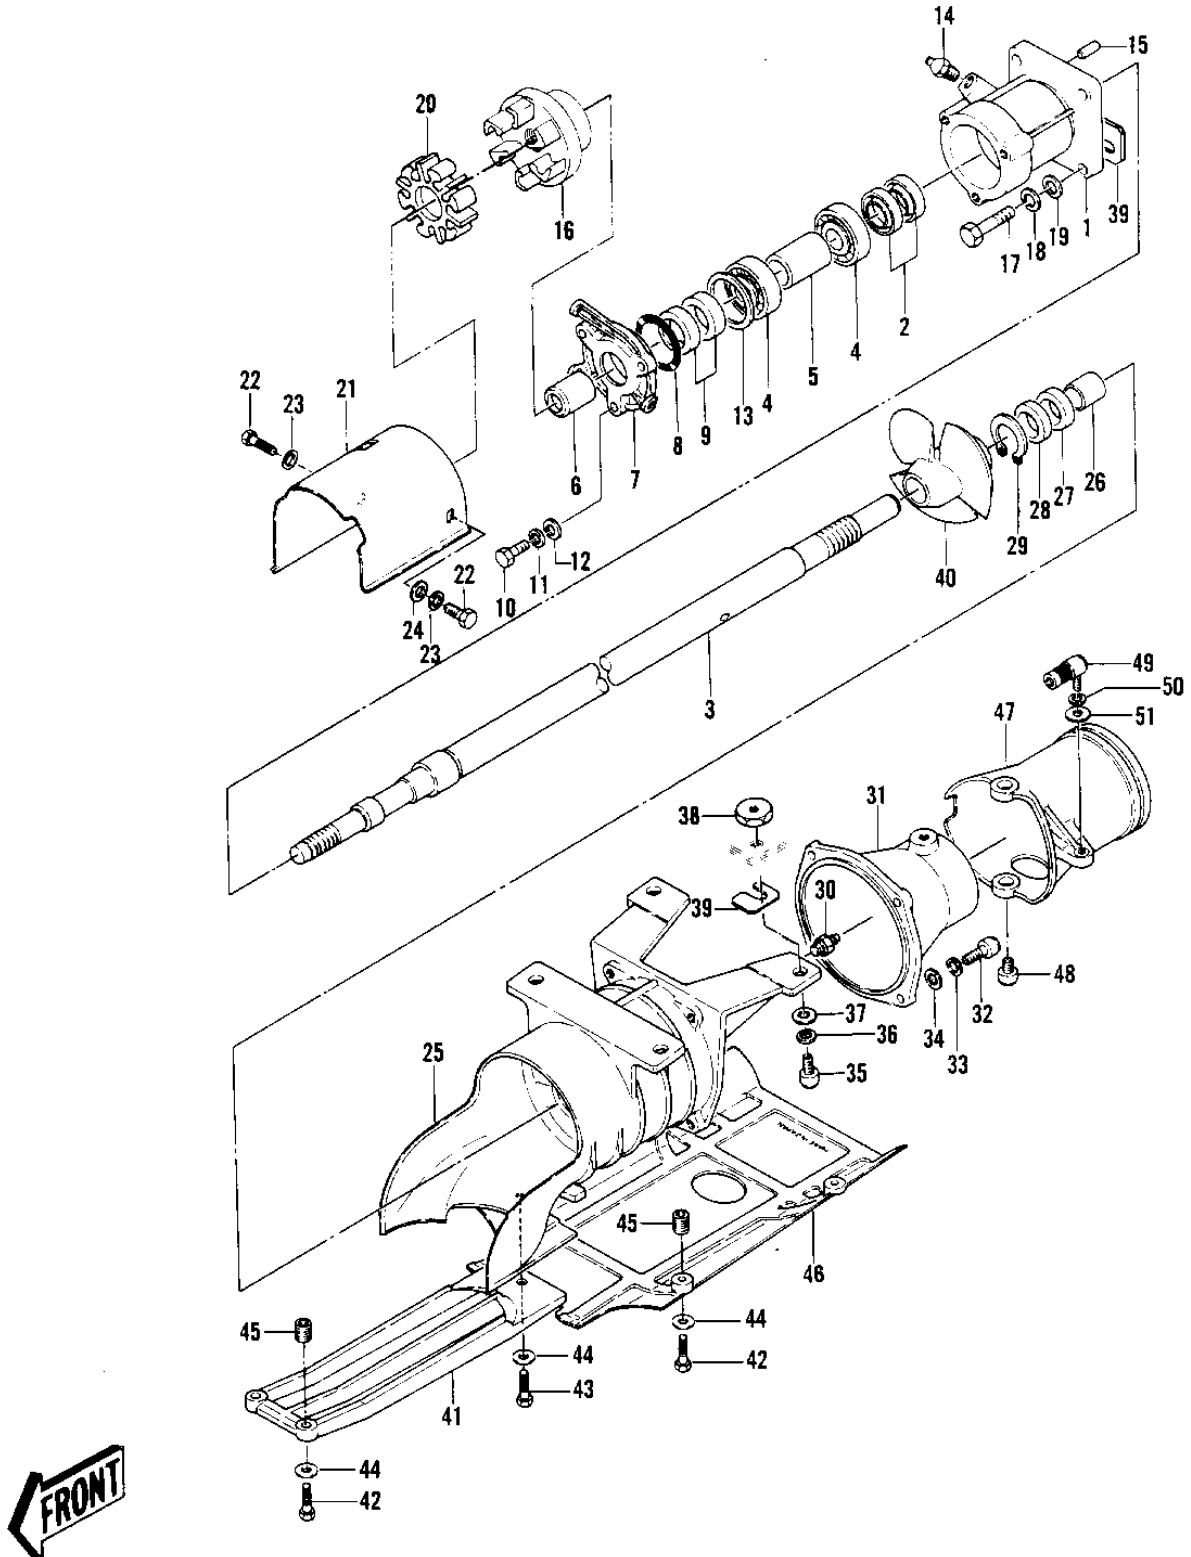

1979 JS440 PARTS DIAGRAM

DRIVE SHAFT/JET PUMP ('79-'81 A3/A4/A4A/

1979 JS440 PARTS LIST

DRIVE SHAFT/JET PUMP ('79-'81 A3/A4/A4A/

ITEM NAME	PART NUMBER	QUANTITY
HOLDER (Ref # 1)	41046-502	1
SEAL,OIL AC1799EX (Ref # 2)	92050-501	2
SHAFT,DRIVE (Ref # 3)	59111-515	1
BEARING BALL #6305 (Ref # 4)	601B6305	2
COLLAR (Ref # 5)	92027-502	1
SLEEVE,BEARING (Ref # 6)	42036-501	1
COVER,BEARING (Ref # 7)	14025-3008	1
"0" RING (Ref # 8)	92055-501	1
SEAL,OIL AC1799EX (Ref # 9)	92050-501	2
BOLT,8X25 (Ref # 10)	110R0825	3
WASHER SPRING 8MM (Ref # 11)	461S0800	3
WASHER (Ref # 12)	411S0800	3
SHIM 0.15T (Ref # 13)	92025-502	AR
SHIM 0.3T (Ref # 13)	92025-503	AR
NIPPLE,GREASE (Ref # 14)	92005-501	1
PIN,DOWEL (Ref # 15)	551R0612	2
COUPLING (Ref # 16)	42034-3706	1
BOLT,8X25 (Ref # 17)	110R0825	4
WASHER SPRING 8MM (Ref # 18)	461S0800	4
WASHER (Ref # 19)	411S0800	3
DAMPER RUBBER,COUPLNG (Ref # 20)	92075-520	1
COVER,COUPLING (Ref # 21)	59036-567	1
BOLT 6X16 (Ref # 22)	110R0616	3
WASHER-SPRING,6MM (Ref # 23)	461S0600	3
WASHER (Ref # 24)	411S0600	2
CASE-PUMP (Ref # 25)	59336-3701	1
BUSH (Ref # 26)	92028-503	1
SEAL,OIL SCY20368 (Ref # 27)	92050-502	1
SEAL,OIL SC20367 (Ref # 28)	92050-503	1