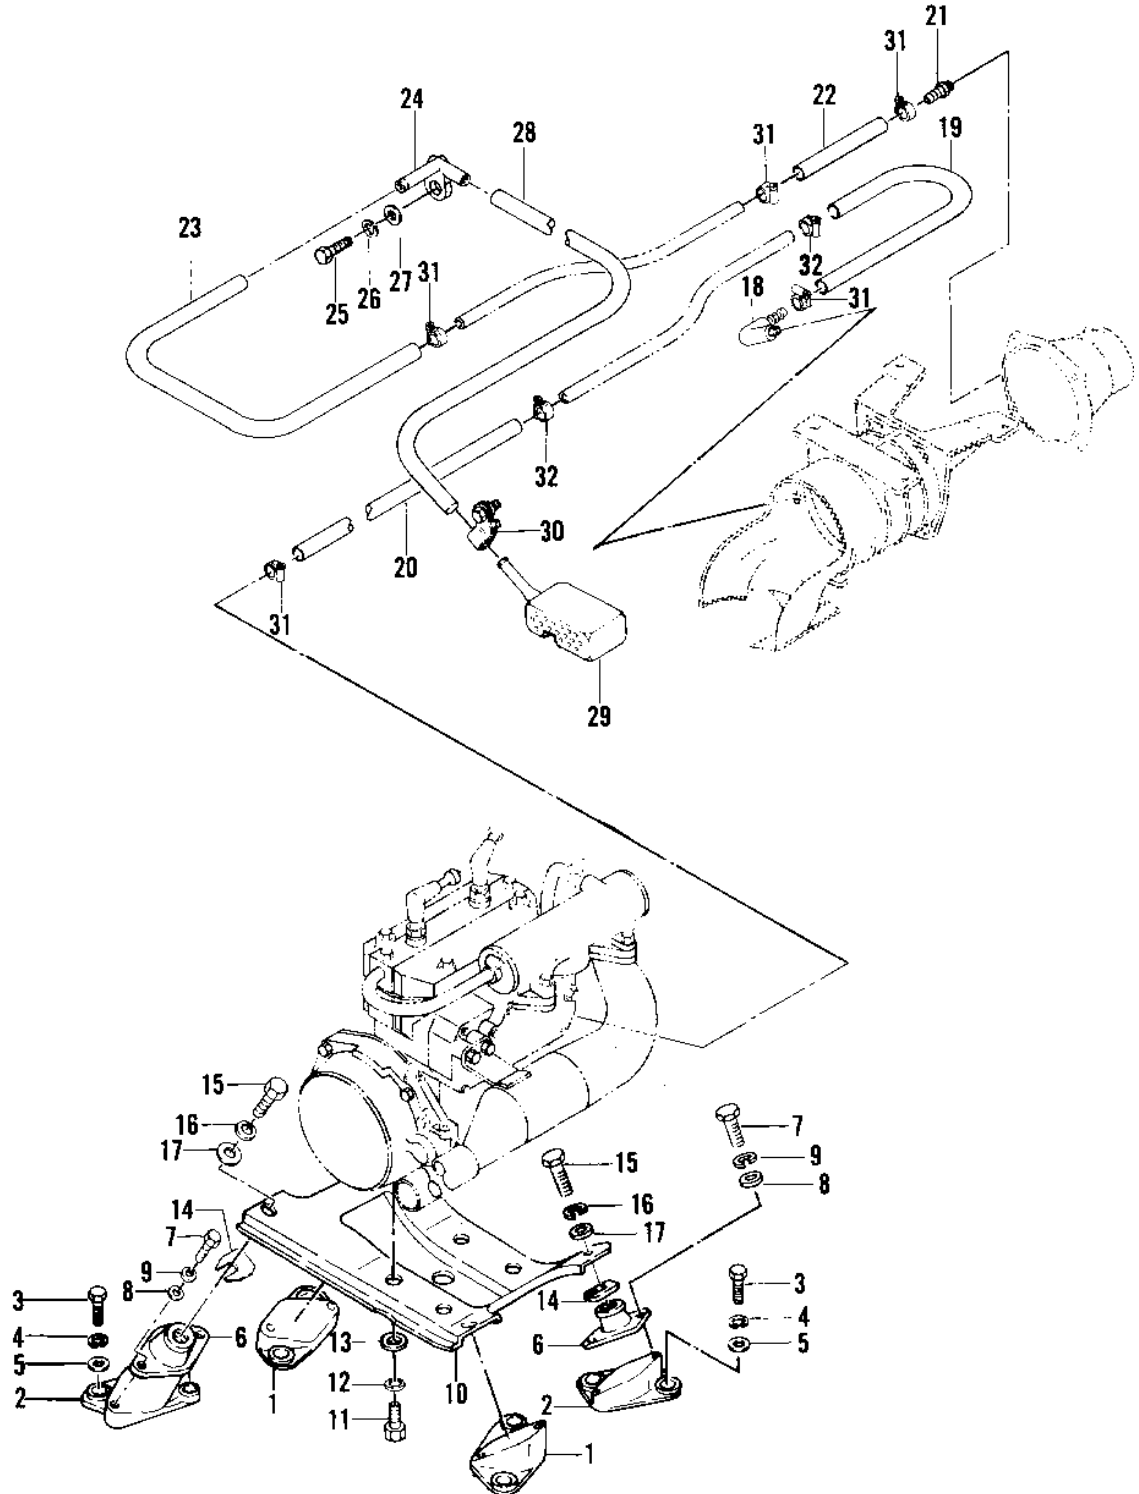

1981 JS440 PARTS DIAGRAM

ENGINE MOUNT/COOLING & BILGE ('79-'81 A3)

1981 JS440 PARTS LIST

ENGINE MOUNT/COOLING & BILGE ('79-'81 A3)

ITEM NAME	PART NUMBER	QUANTITY
BRACKET-ENGINE BED (Ref # 1)	59016-532	2
BRACKET-ENGINE BED (Ref # 2)	59016-533	2
BOLT,8X20 (Ref # 3)	110R0820	8
WASHER SPRING 8MM (Ref # 4)	461S0800	8
WASHER (Ref # 5)	411S0800	8
DAMPER,ENGINE MOUNT (Ref # 6)	92160-3756	4
BOLT,8X20 (Ref # 7)	110R0820	8
WASHER (Ref # 8)	411S0800	8
WASHER SPRING 8MM (Ref # 9)	461S0800	8
BED,ENGINE (Ref # 10)	59181-509-9G	1
BOLT 1/2 IN.X31 (Ref # 11)	92003-533	4
WASHER-SPRING,14MM (Ref # 12)	461S1400	4
WASHER (Ref # 13)	411S1400	4
SHIM,T=0.3 (Ref # 14)	92025-3701	AR
SHIM,T=0.3 (Ref # 14)	92025-3701	AR
SHIM.T=0.5 (Ref # 14)	92025-3702	AR
SHIM,T=1.0 (Ref # 14)	92025-3703	AR
BOLT 10X25 (Ref # 15)	110R1025	4
WASHER-SPRING,10MM (Ref # 16)	461S1000	4
WASHER,O32XO10.5X4T (Ref # 17)	92022-3023	4
ELBOW-WATER HOSE (Ref # 18)	52014-3002	1
HOSE,WATER (1) (Ref # 19)	92059-503	1
HOSE,BILGE (2) (Ref # 20)	92059-535	1
JOINT,HOSE (Ref # 21)	92005-3001	1
TUBE,9X16X90 (Ref # 22)	92059-557	1
HOSE,BILGE (2) (Ref # 23)	92059-535	1
BREATHER (Ref # 24)	14069-3001	1
BOLT,8X25 (Ref # 25)	110R0825	1
WASHER SPRING 8MM (Ref # 26)	461S0800	1