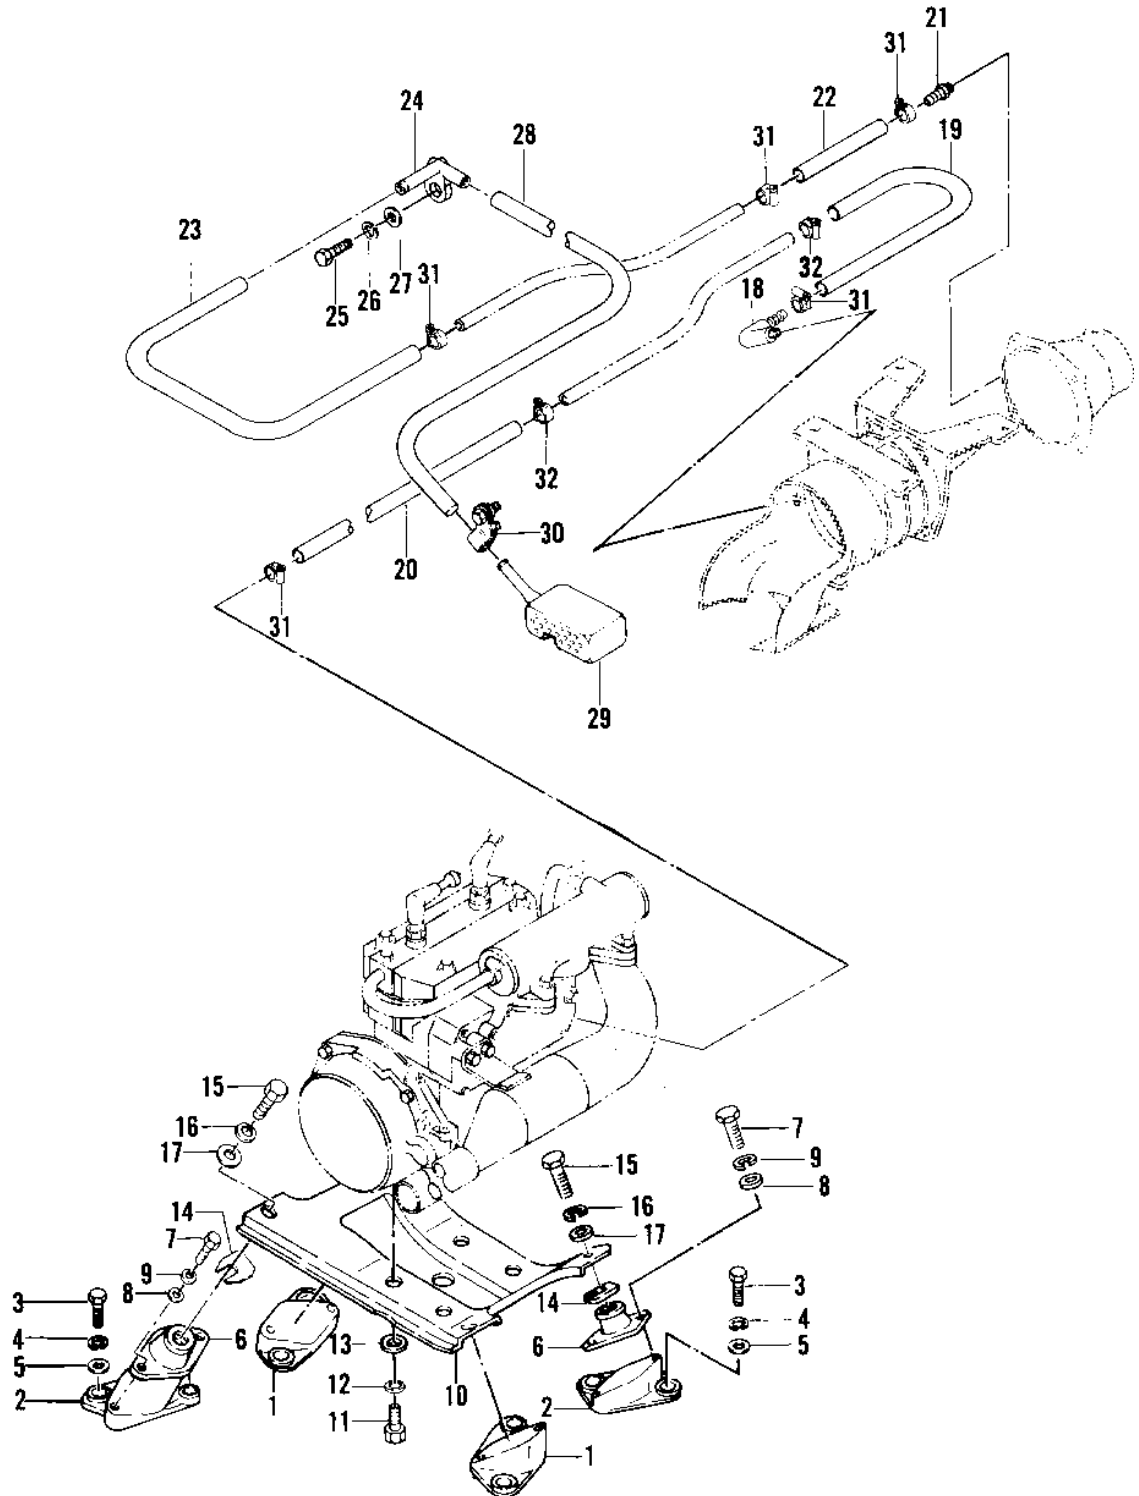

1981 JS440 PARTS DIAGRAM

ENGINE MOUNT/COOLING & BILGE ('79-'81 A3)

1981 JS440 PARTS LIST

ENGINE MOUNT/COOLING & BILGE ('79-'81 A3)

ITEM NAME	PART NUMBER	QUANTITY
BRACKET-ENGINE BED (Ref # 1)	59016-532	1
BRACKET-ENGINE BED (Ref # 2)	59016-533	1
BOLT,8X20 (Ref # 3)	110R0820	2
WASHER SPRING 8MM (Ref # 4)	461S0800	3
WASHER (Ref # 5)	411S0800	3
DAMPER,ENGINE MOUNT (Ref # 6)	92160-3756	1
BED,ENGINE (Ref # 10)	59181-509-9G	1
BOLT 1/2 IN.X31 (Ref # 11)	92003-533	1
WASHER-SPRING,14MM (Ref # 12)	461S1400	1
WASHER (Ref # 13)	411S1400	1
SHIM,T=0.3 (Ref # 14)	92025-3701	2
SHIM.T=0.5 (Ref # 14)	92025-3702	1
SHIM,T=1.0 (Ref # 14)	92025-3703	1
BOLT 10X25 (Ref # 15)	110R1025	1
WASHER-SPRING,10MM (Ref # 16)	461S1000	1
WASHER,O32XO10.5X4T (Ref # 17)	92022-3023	1
ELBOW-WATER HOSE (Ref # 18)	52014-3002	1
HOSE,WATER (1) (Ref # 19)	92059-503	1
HOSE,BILGE (2) (Ref # 20)	92059-535	3
JOINT,HOSE (Ref # 21)	92005-3001	1
TUBE,9X16X90 (Ref # 22)	92059-557	1
BREATHER (Ref # 24)	14069-3001	1
BOLT,8X25 (Ref # 25)	110R0825	1
FILTER,BILGE PUMP (Ref # 29)	59236-504	1
CLAMP (Ref # 30)	92037-537	1
CLAMP,HOSE (Ref # 31)	92037-504	2