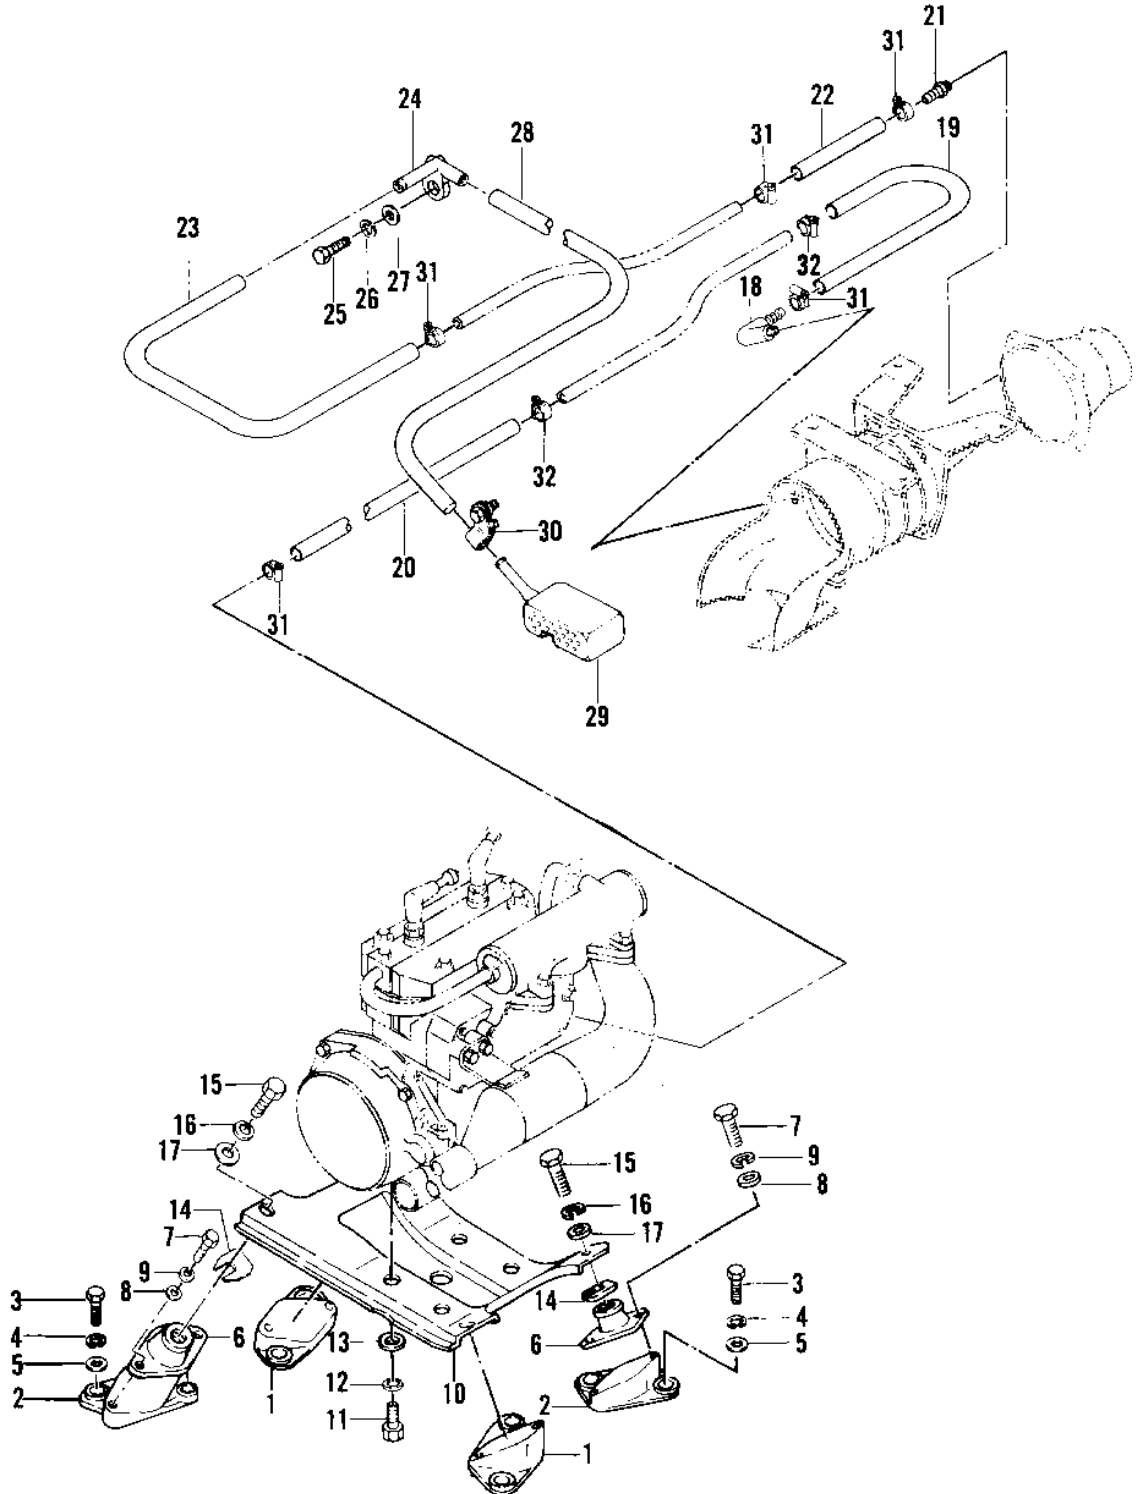

1980 JS440 PARTS DIAGRAM

ENGINE MOUNT/COOLING & BILGE ('79-'81 A3)

1980 JS440 PARTS LIST

ENGINE MOUNT/COOLING & BILGE ('79-'81 A3)

ITEM NAME	PART NUMBER	QUANTITY
BRACKET-ENGINE BED (Ref # 1)	59016-532	2
BRACKET-ENGINE BED (Ref # 2)	59016-533	2
BOLT,8X20 (Ref # 3)	110R0820	8
WASHER SPRING 8MM (Ref # 4)	461S0800	8
WASHER (Ref # 5)	411S0800	8
DAMPER,ENGINE MOUNT (Ref # 6)	92160-3756	4
BOLT,8X20 (Ref # 7)	110R0820	8
WASHER (Ref # 8)	411S0800	8
WASHER SPRING 8MM (Ref # 9)	461S0800	8
BED,ENGINE (Ref # 10)	59181-509-9G	1
BOLT 1/2 IN.X31 (Ref # 11)	92003-533	4
WASHER-SPRING,14MM (Ref # 12)	461S1400	4
WASHER (Ref # 13)	411S1400	4
SHIM,T=0.3 (Ref # 14)	92025-3701	AR
SHIM,T=0.3 (Ref # 14)	92025-3701	AR
SHIM.T=0.5 (Ref # 14)	92025-3702	AR
SHIM,T=1.0 (Ref # 14)	92025-3703	AR
BOLT 10X25 (Ref # 15)	110R1025	4
WASHER-SPRING,10MM (Ref # 16)	461S1000	4
WASHER,O32XO10.5X4T (Ref # 17)	92022-3023	4
ELBOW-WATER HOSE (Ref # 18)	52014-3002	1
HOSE,WATER (1) (Ref # 19)	92059-503	1
HOSE,BILGE (2) (Ref # 20)	92059-535	1
JOINT,HOSE (Ref # 21)	92005-3001	1
TUBE,9X16X90 (Ref # 22)	92059-557	1
HOSE,BILGE (2) (Ref # 23)	92059-535	1
BREATHER (Ref # 24)	14069-3001	1
BOLT,8X25 (Ref # 25)	110R0825	1
WASHER SPRING 8MM (Ref # 26)	461S0800	1