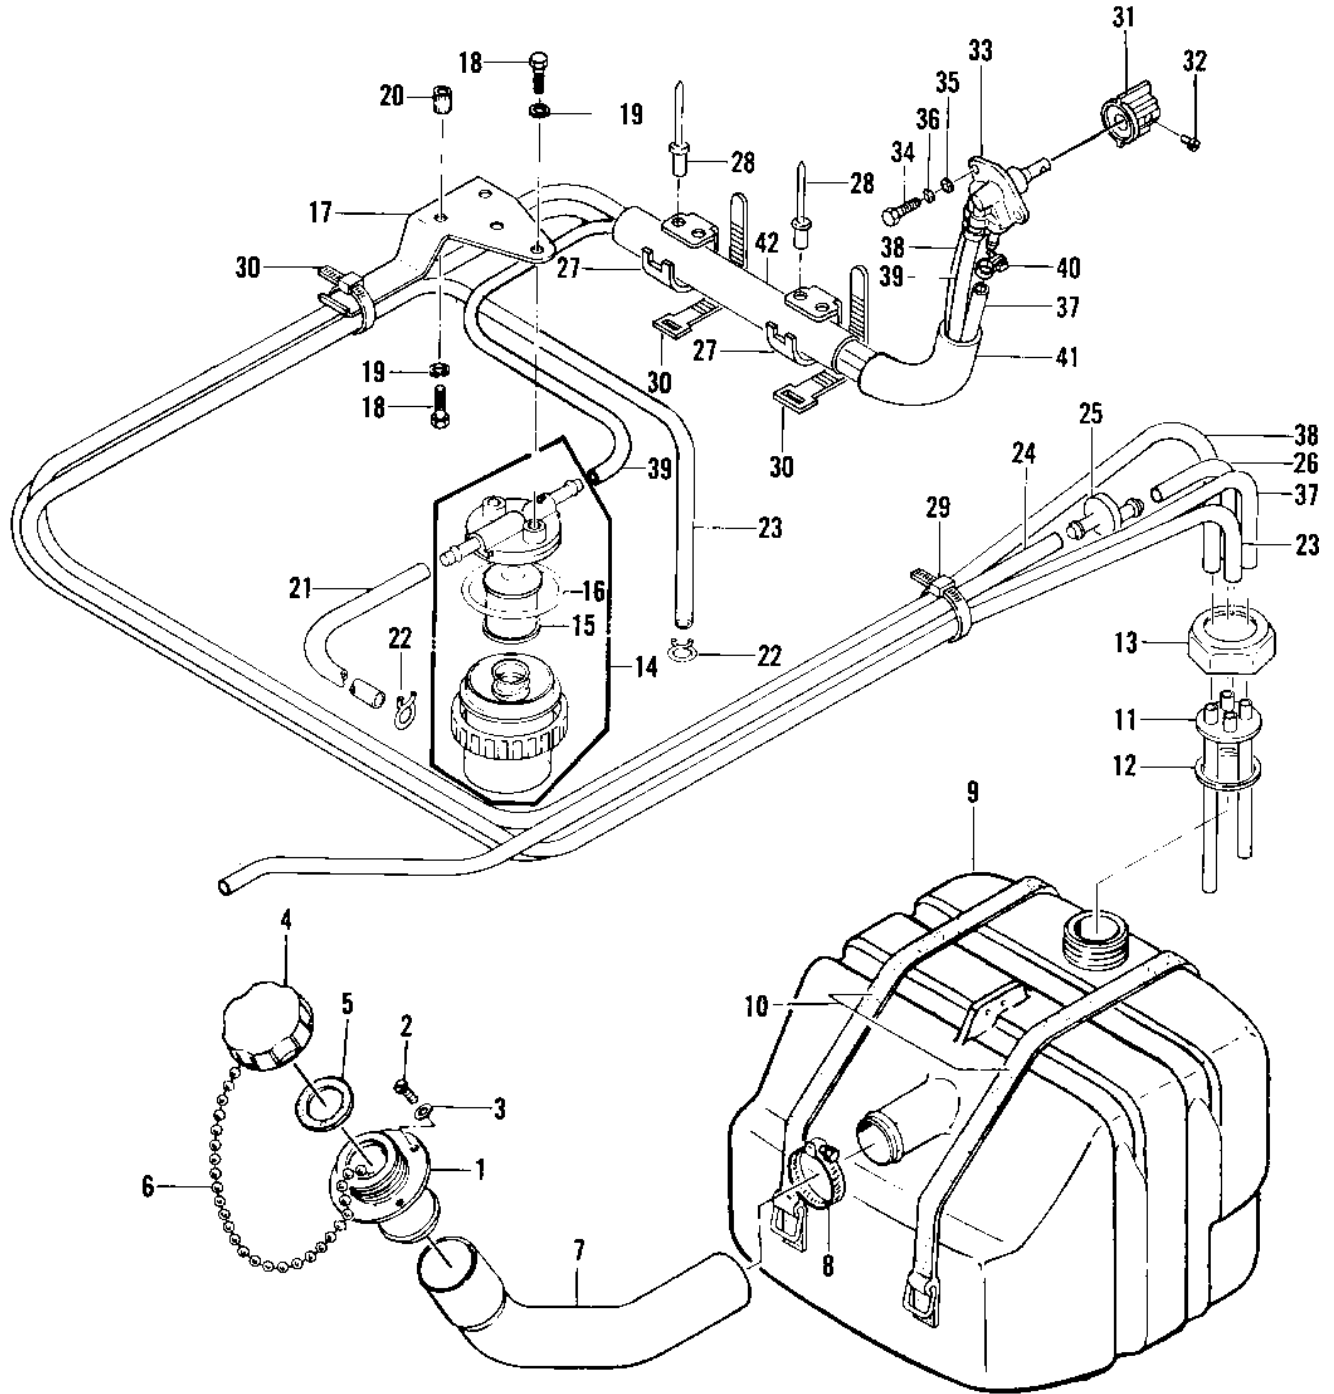

## 1981 JS440 PARTS DIAGRAM

FUEL TANK ('79-'81 A3/A4/A4A/A5)

## 1981 JS440 PARTS LIST

FUEL TANK ('79-'81 A3/A4/A4A/A5)

ITEM NAME	PART NUMBER	QUANTITY
FILLER,FUEL TANK (Ref # 1)	59231-3001	1
SCREW 0.16X0.5 (Ref # 2)	92011-562	1
WASHER (Ref # 3)	92022-563	1
CAP,FUEL TANK (Ref # 4)	51049-3001	1
GASKET,FUEL TANK CAP (Ref # 5)	11009-3020	1
CHAIN,FUEL TANK CAP (Ref # 6)	92057-3003	1
HOSE,FUEL INLET,307.5 (Ref # 7)	92059-3020	1
HOSE CLAMP (Ref # 8)	92037-3009	1
TANK-FUEL (Ref # 9)	51004-3702	1
BAND,FUEL TANK (Ref # 10)	92072-521	1
OUTLET,FUEL (Ref # 11)	31064-3001	1
GASKET (Ref # 12)	92065-504	1
RETAINER (Ref # 13)	23072-501	1
FILTER-FUEL (Ref # 14)	49019-3701	1
FILTER,FUEL ELEMENT (Ref # 15)	14043-5001	1
"O" RING,FILTER BASE (Ref # 16)	92055-3006	1
BRACKET,FUEL FILTER (Ref # 17)	11047-3743	1
BOLT 6X12 (Ref # 18)	110R0612	1
WASHER-SPRING,6MM (Ref # 19)	461S0600	1
NUT-INSERT,6MM \$\$ (Ref # 20)	92015-533	1
TUBE,6X10X200 (Ref # 21)	92059-3011	1
CLAMP,SPARK PLUG CAP (Ref # 22)	92037-1173	1
TUBE,6X10X760 (Ref # 23)	92059-3012	1
TUBE,FUEL,6X10X940 (Ref # 24)	92059-3025	1
VALVE,RELIEF (Ref # 25)	49057-3001	1
TUBE,FUEL,5.8X12.2X55 (Ref # 26)	92059-3026	1
CLAMP,TUBE (Ref # 27)	92037-3005	1
RIVET-FUEL LINE CLAMP (Ref # 28)	59281-505	1
BAND,SHORT (Ref # 29)	92072-030	1

## 1981 JS440 PARTS LIST

FUEL TANK ('79-'81 A3/A4/A4A/A5)

ITEM NAME	PART NUMBER	QUANTITY
BAND,MIDDLE (Ref # 30)	92072-031	1
KNOB,COCK (Ref # 31)	92077-503	1
SCREW-PAN-CROS (Ref # 32)	220R0408	1
TAP-ASSY,FUEL (Ref # 33)	51023-3705	1
BOLT,5X12 (Ref # 34)	110R0512A	1
WASHER (Ref # 35)	411S0500	1
WASHER-SPRING,5MM (Ref # 36)	461S0500	1
TUBE,6X1300 (Ref # 37)	92059-552	1
TUBE,6X1300,RESERVE (Ref # 38)	92059-553	1
TUBE,6X10X960 (Ref # 39)	92059-3007	1
CLAMP (Ref # 40)	92037-551	1
TUBE,GUARD (Ref # 41)	92059-3008	1
TUBE,VINYL,22X350 (Ref # 42)	92059-3018	1