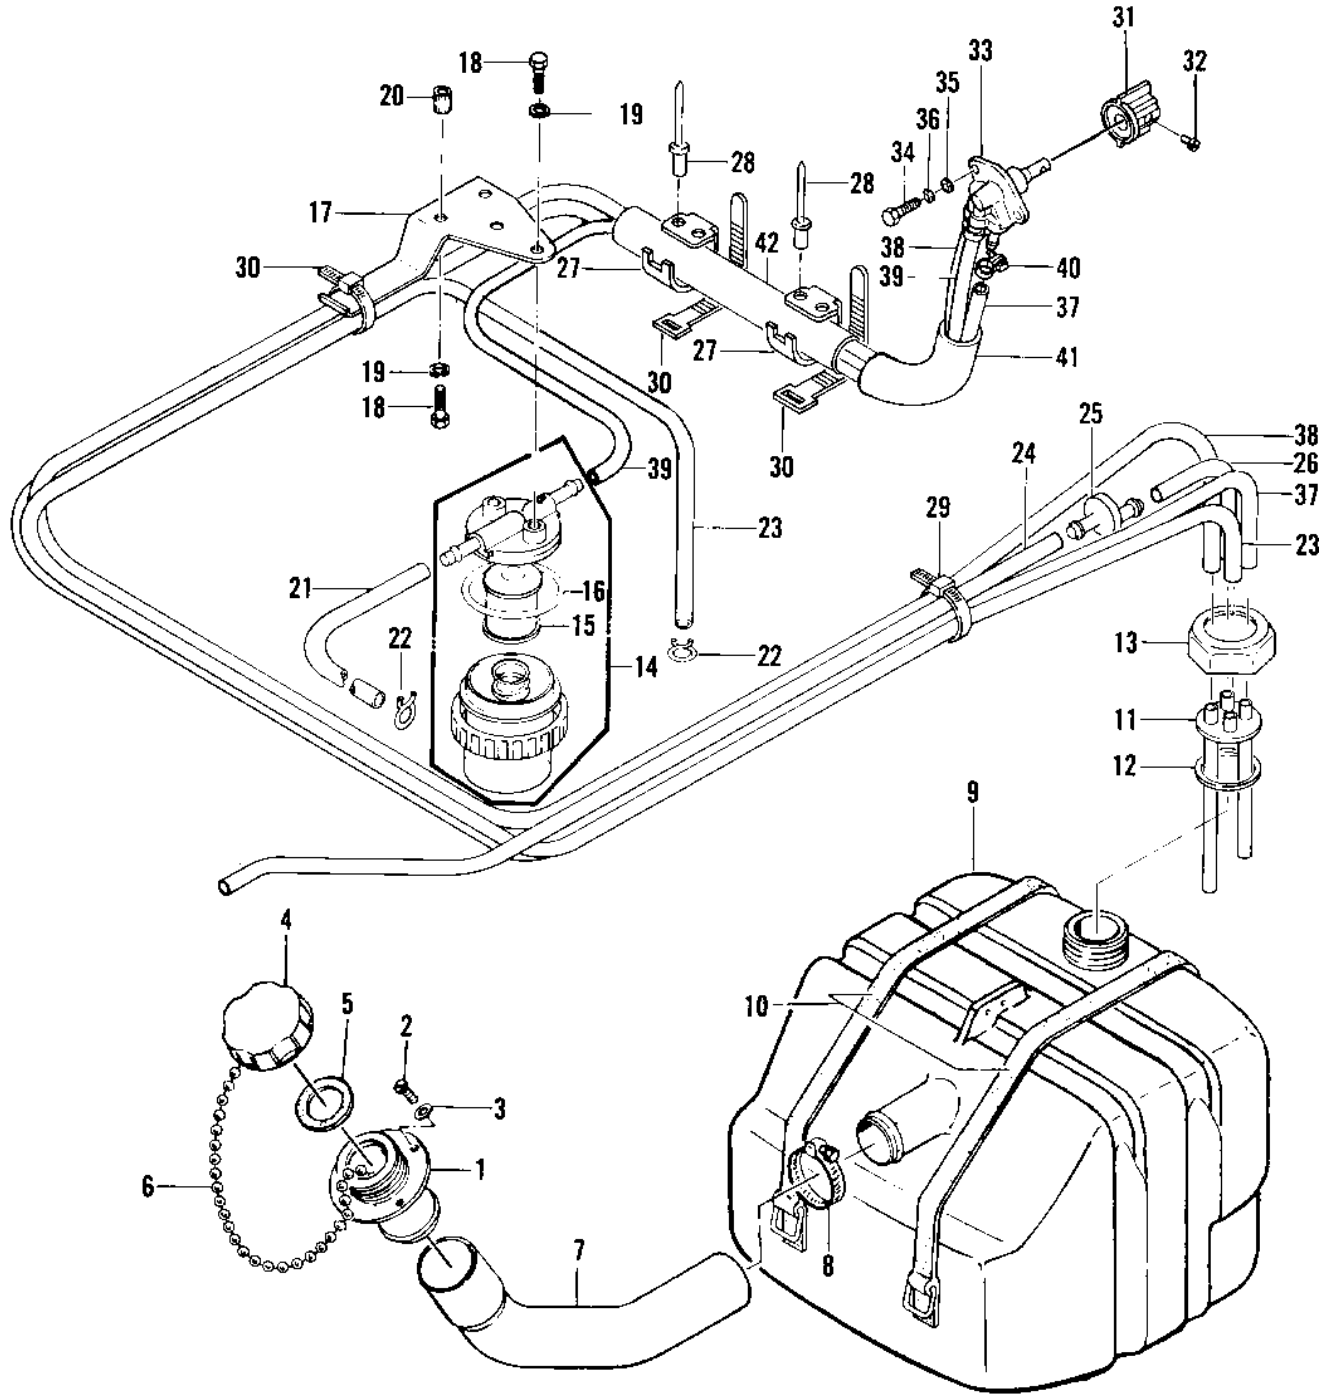

1981 JS440 PARTS DIAGRAM

FUEL TANK ('79-'81 A3/A4/A4A/A5)

1981 JS440 PARTS LIST

FUEL TANK ('79-'81 A3/A4/A4A/A5)

ITEM NAME	PART NUMBER	QUANTITY
FILLER,FUEL TANK (Ref # 1)	59231-3001	1
SCREW 0.16X0.5 (Ref # 2)	92011-562	4
WASHER (Ref # 3)	92022-563	4
CAP,FUEL TANK (Ref # 4)	51049-3001	1
GASKET,FUEL TANK CAP (Ref # 5)	11009-3020	1
CHAIN,FUEL TANK CAP (Ref # 6)	92057-3003	1
HOSE,FUEL INLET,307.5 (Ref # 7)	92059-3020	1
HOSE CLAMP (Ref # 8)	92037-3009	1
TANK-FUEL (Ref # 9)	51004-3702	1
BAND,FUEL TANK (Ref # 10)	92072-521	2
OUTLET,FUEL (Ref # 11)	31064-3001	1
GASKET (Ref # 12)	92065-504	1
RETAINER (Ref # 13)	23072-501	1
FILTER-FUEL (Ref # 14)	49019-3701	1
FILTER,FUEL ELEMENT (Ref # 15)	14043-5001	1
"O" RING,FILTER BASE (Ref # 16)	92055-3006	1
BRACKET,FUEL FILTER (Ref # 17)	11047-3743	1
BOLT 6X12 (Ref # 18)	110R0612	4
WASHER-SPRING,6MM (Ref # 19)	461S0600	4
NUT-INSERT,6MM \$\$ (Ref # 20)	92015-533	2
TUBE,6X10X200 (Ref # 21)	92059-3011	1
CLAMP,SPARK PLUG CAP (Ref # 22)	92037-1173	2
TUBE,6X10X760 (Ref # 23)	92059-3012	1
TUBE,FUEL,6X10X940 (Ref # 24)	92059-3025	1
VALVE,RELIEF (Ref # 25)	49057-3001	1
TUBE,FUEL,5.8X12.2X55 (Ref # 26)	92059-3026	1
CLAMP,TUBE (Ref # 27)	92037-3005	2
RIVET-FUEL LINE CLAMP (Ref # 28)	59281-505	4
BAND,SHORT (Ref # 29)	92072-030	1

1981 JS440 PARTS LIST

FUEL TANK ('79-'81 A3/A4/A4A/A5)

ITEM NAME	PART NUMBER	QUANTITY
BAND,MIDDLE (Ref # 30)	92072-031	3
KNOB,COCK (Ref # 31)	92077-503	1
SCREW-PAN-CROS (Ref # 32)	220R0408	1
TAP-ASSY,FUEL (Ref # 33)	51023-3705	1
BOLT,5X12 (Ref # 34)	110R0512A	2
WASHER (Ref # 35)	411S0500	2
WASHER-SPRING,5MM (Ref # 36)	461S0500	2
TUBE,6X1300 (Ref # 37)	92059-552	1
TUBE,6X1300,RESERVE (Ref # 38)	92059-553	1
TUBE,6X10X960 (Ref # 39)	92059-3007	1
CLAMP (Ref # 40)	92037-551	3
TUBE,GUARD (Ref # 41)	92059-3008	1
TUBE,VINYL,22X350 (Ref # 42)	92059-3018	1