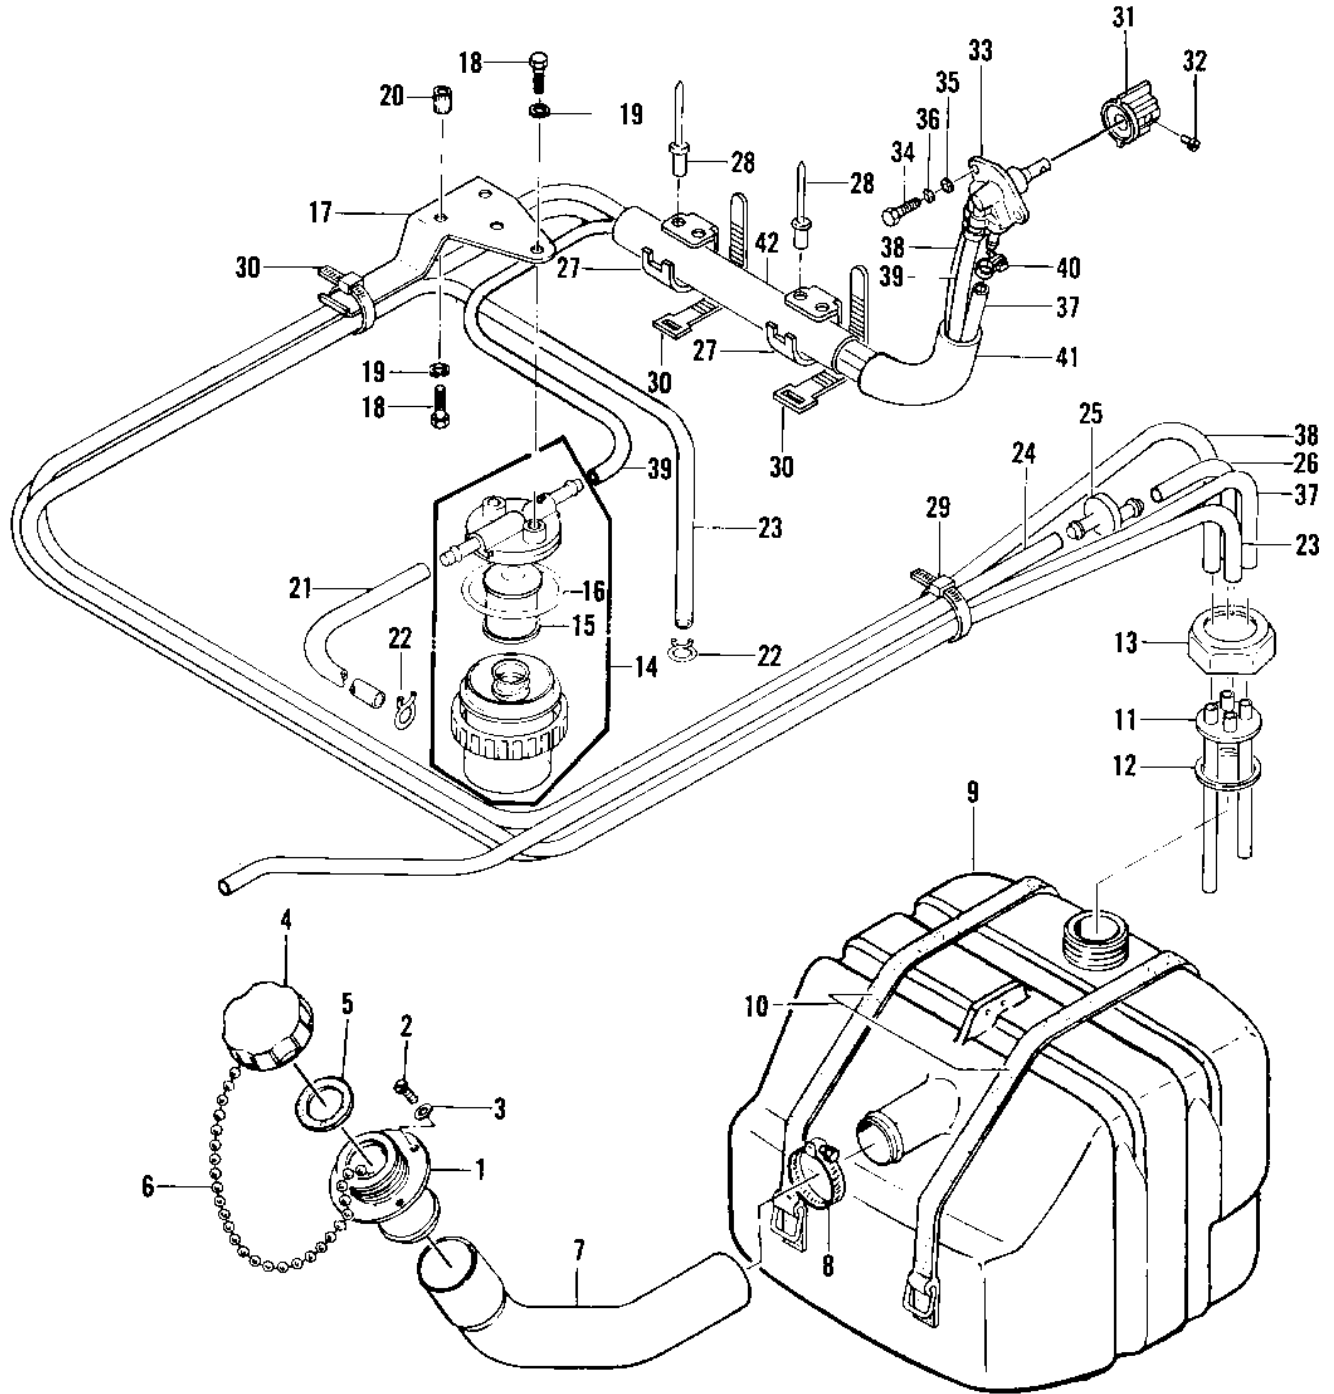

# 1980 JS440 PARTS DIAGRAM

FUEL TANK ('79-'81 A3/A4/A4A/A5)

# 1980 JS440 PARTS LIST

FUEL TANK ('79-'81 A3/A4/A4A/A5)

ITEM NAME	PART NUMBER	QUANTITY
FILLER,FUEL TANK (Ref # 1)	59231-3001	1
SCREW 0.16X0.5 (Ref # 2)	92011-562	4
WASHER (Ref # 3)	92022-563	4
CAP,FUEL TANK (Ref # 4)	51049-3001	1
GASKET,FUEL TANK CAP (Ref # 5)	11009-3020	1
CHAIN,COVER (Ref # 6)	92057-3704	1
HOSE,FUEL INLET,307.5 (Ref # 7)	92059-3020	1
HOSE CLAMP (Ref # 8)	92037-3009	1
TANK-FUEL (Ref # 9)	51004-3702	1
BAND,FUEL TANK (Ref # 10)	92072-521	2
OUTLET,FUEL (Ref # 11)	31064-3001	1
GASKET (Ref # 12)	92065-504	1
RETAINER (Ref # 13)	23072-501	1
FILTER-FUEL (Ref # 14)	49019-3701	1
FILTER,FUEL ELEMENT (Ref # 15)	14043-5001	1
"O" RING,FILTER BASE (Ref # 16)	92055-3006	1
BRACKET,FUEL FILTER (Ref # 17)	11047-3743	1
BOLT 6X12 (Ref # 18)	110R0612	4
WASHER-SPRING,6MM (Ref # 19)	461S0600	4
NUT-INSERT,6MM \$\$ (Ref # 20)	92015-533	2
TUBE,6X10X200 (Ref # 21)	92059-3011	1
CLAMP,SPARK PLUG CAP (Ref # 22)	92037-1173	2
TUBE,6X10X760 (Ref # 23)	92059-3012	1
TUBE,FUEL,6X10X940 (Ref # 24)	92059-3025	1
VALVE,RELIEF (Ref # 25)	49057-3001	1
TUBE,FUEL,5.8X12.2X55 (Ref # 26)	92059-3026	1
CLAMP,TUBE (Ref # 27)	92037-3005	2
RIVET-FUEL LINE CLAMP (Ref # 28)	59281-505	4
BAND,SHORT (Ref # 29)	92072-030	1

# 1980 JS440 PARTS LIST

FUEL TANK ('79-'81 A3/A4/A4A/A5)

ITEM NAME	PART NUMBER	QUANTITY
BAND,MIDDLE (Ref # 30)	92072-031	3
KNOB,COCK (Ref # 31)	92077-503	1
SCREW-PAN-CROS (Ref # 32)	220R0408	1
TAP-ASSY,FUEL (Ref # 33)	51023-3705	1
BOLT,5X12 (Ref # 34)	110R0512A	2
WASHER (Ref # 35)	411S0500	2
WASHER-SPRING,5MM (Ref # 36)	461S0500	2
TUBE,6X1300 (Ref # 37)	92059-552	1
TUBE,6X1300,RESERVE (Ref # 38)	92059-553	1
TUBE,6X10X960 (Ref # 39)	92059-3007	1
CLAMP (Ref # 40)	92037-551	3
TUBE,GUARD (Ref # 41)	92059-3008	1
TUBE,VINYL,22X350 (Ref # 42)	92059-3018	1