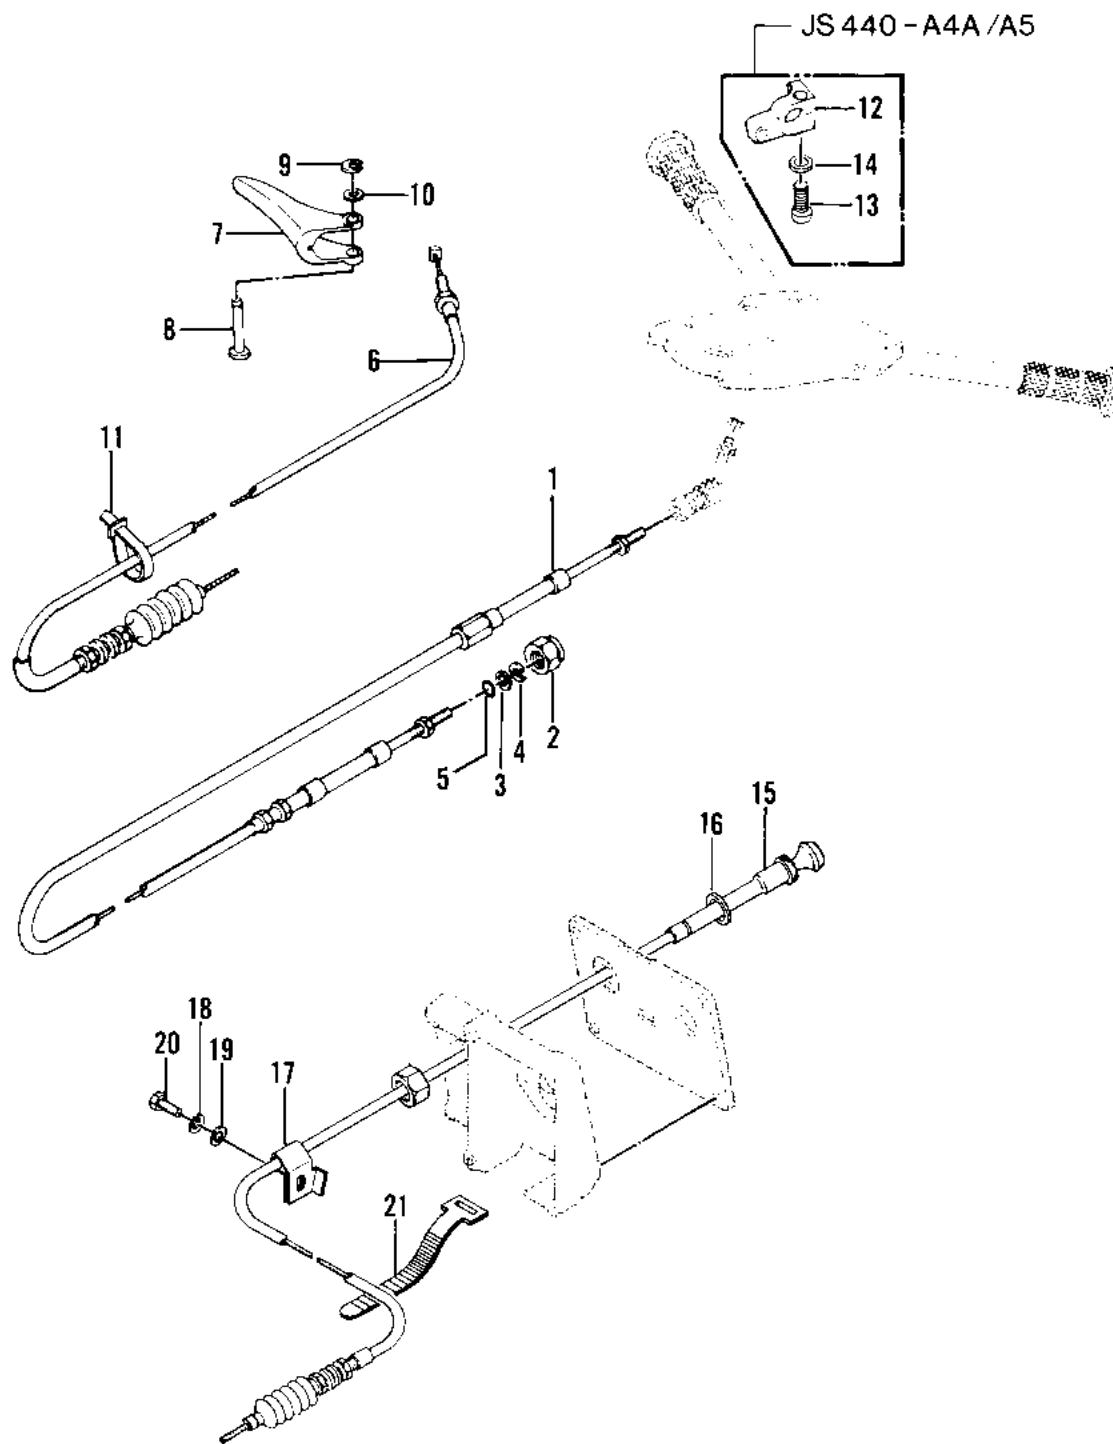

1981 JS440 PARTS DIAGRAM

CABLES ('79-'81 A3/A4/A4A/A5)

1981 JS440 PARTS LIST

CABLES ('79-'81 A3/A4/A4A/A5)

ITEM NAME	PART NUMBER	QUANTITY
CABLE,STEERING (Ref # 1)	59406-3001	1
NUT 20 M/M (Ref # 2)	92015-526	1
WASHER (Ref # 3)	92022-535	1
'C'RING (Ref # 4)	92036-501	1
"O" RING (Ref # 5)	670B2011	1
CABLE,THROTTLE (Ref # 6)	54012-3001	1
LEVER,THROTTLE (Ref # 7)	59126-509	1
PIN,THROTTLE (Ref # 8)	92043-3003	1
RING,SNAP (Ref # 9)	92036-518	1
WASHER (Ref # 10)	410S0600	1
BAND,SHORT (Ref # 11)	92072-030	2
CABLE,CHOKE (Ref # 15)	59401-3001	1
GASKET (Ref # 16)	92065-538	1
CLAMP,CHOKE CABLE (Ref # 17)	92037-544	1
WASHER-SPRING,6MM (Ref # 18)	461S0600	1
WASHER (Ref # 19)	411S0600	1
BOLT 6X12 (Ref # 20)	110R0612	1