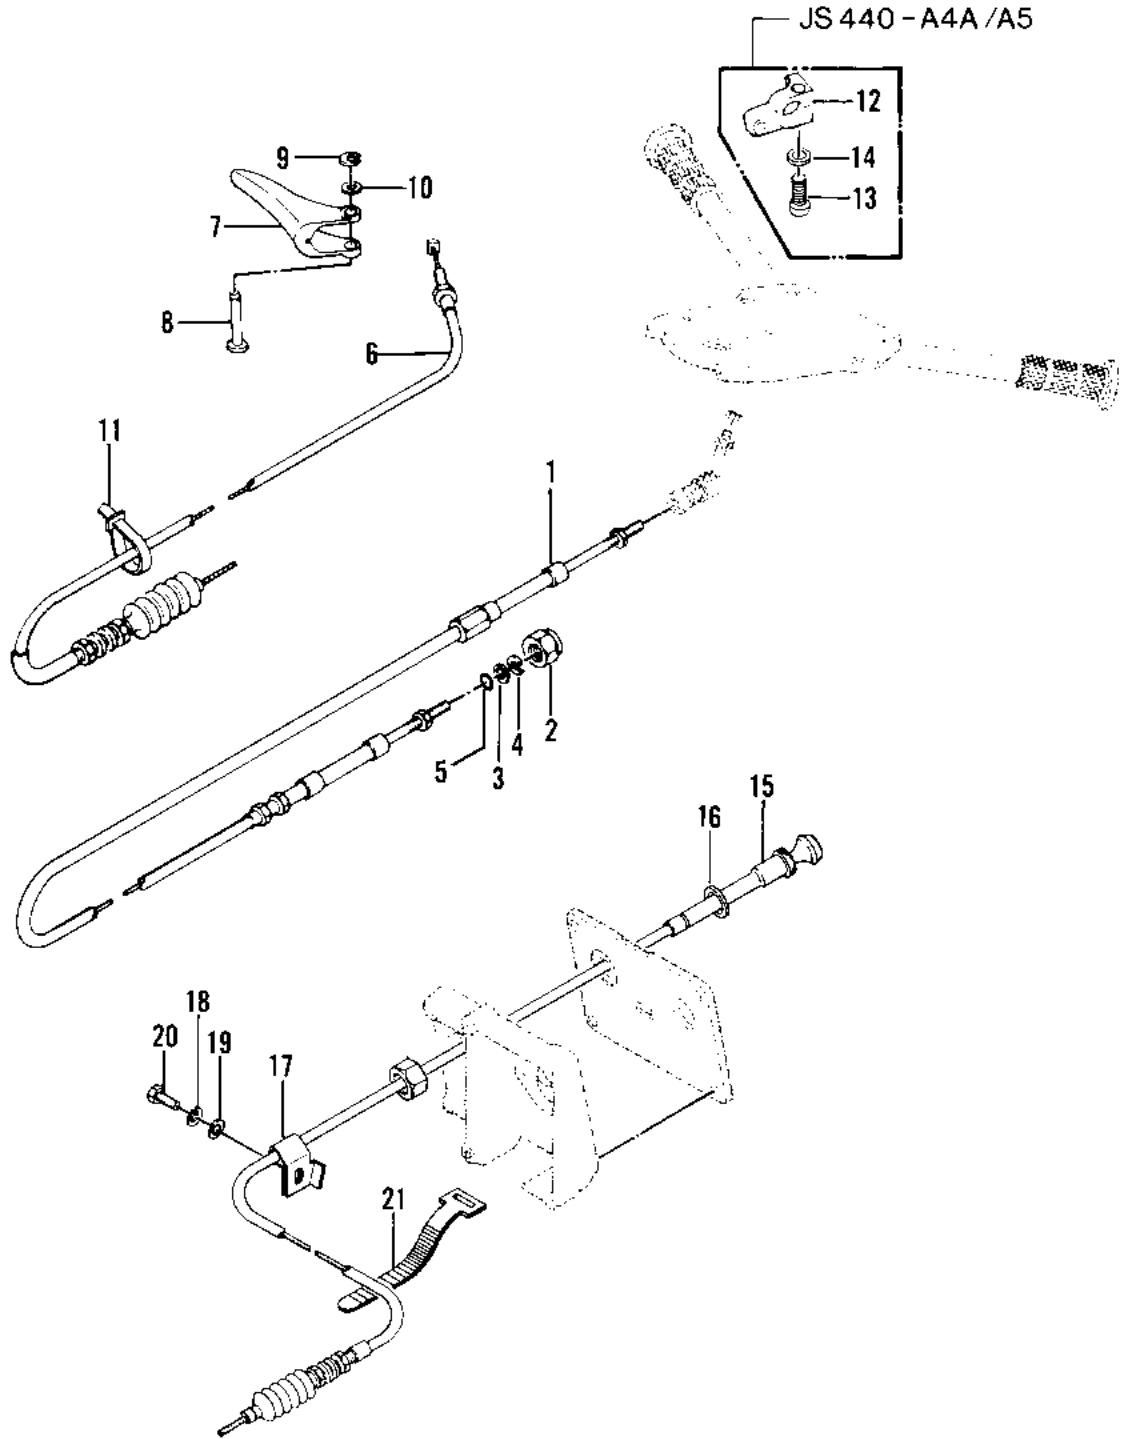

# 1980 JS440 PARTS DIAGRAM

CABLES ('79-'81 A3/A4/A4A/A5)

# 1980 JS440 PARTS LIST

CABLES ('79-'81 A3/A4/A4A/A5)

ITEM NAME	PART NUMBER	QUANTITY
CABLE,STEERING (Ref # 1)	59406-3001	1
NUT 20 M/M (Ref # 2)	92015-526	1
WASHER (Ref # 3)	92022-535	1
'C'RING (Ref # 4)	92036-501	1
"O" RING (Ref # 5)	670B2011	1
CABLE,THROTTLE (Ref # 6)	54012-3001	1
LEVER,THROTTLE (Ref # 7)	59126-509	1
PIN,THROTTLE (Ref # 8)	92043-3003	1
RING,SNAP (Ref # 9)	92036-518	1
WASHER (Ref # 10)	410S0600	1
BAND,SHORT (Ref # 11)	92072-030	1
BRACKET,THROTTLE LEV (Ref # 12)	11034-3009	1
SCREW,PAN HEAD,6X25 (Ref # 13)	220R0625	1
WASHER (Ref # 14)	410S0600	1
CABLE,CHOKE (Ref # 15)	59401-3001	1
GASKET (Ref # 16)	92065-538	1
CLAMP,CHOKE CABLE (Ref # 17)	92037-544	1
WASHER-SPRING,6MM (Ref # 18)	461S0600	1
WASHER (Ref # 19)	411S0600	1
BOLT 6X12 (Ref # 20)	110R0612	1
BAND,SHORT (Ref # 21)	92072-030	1