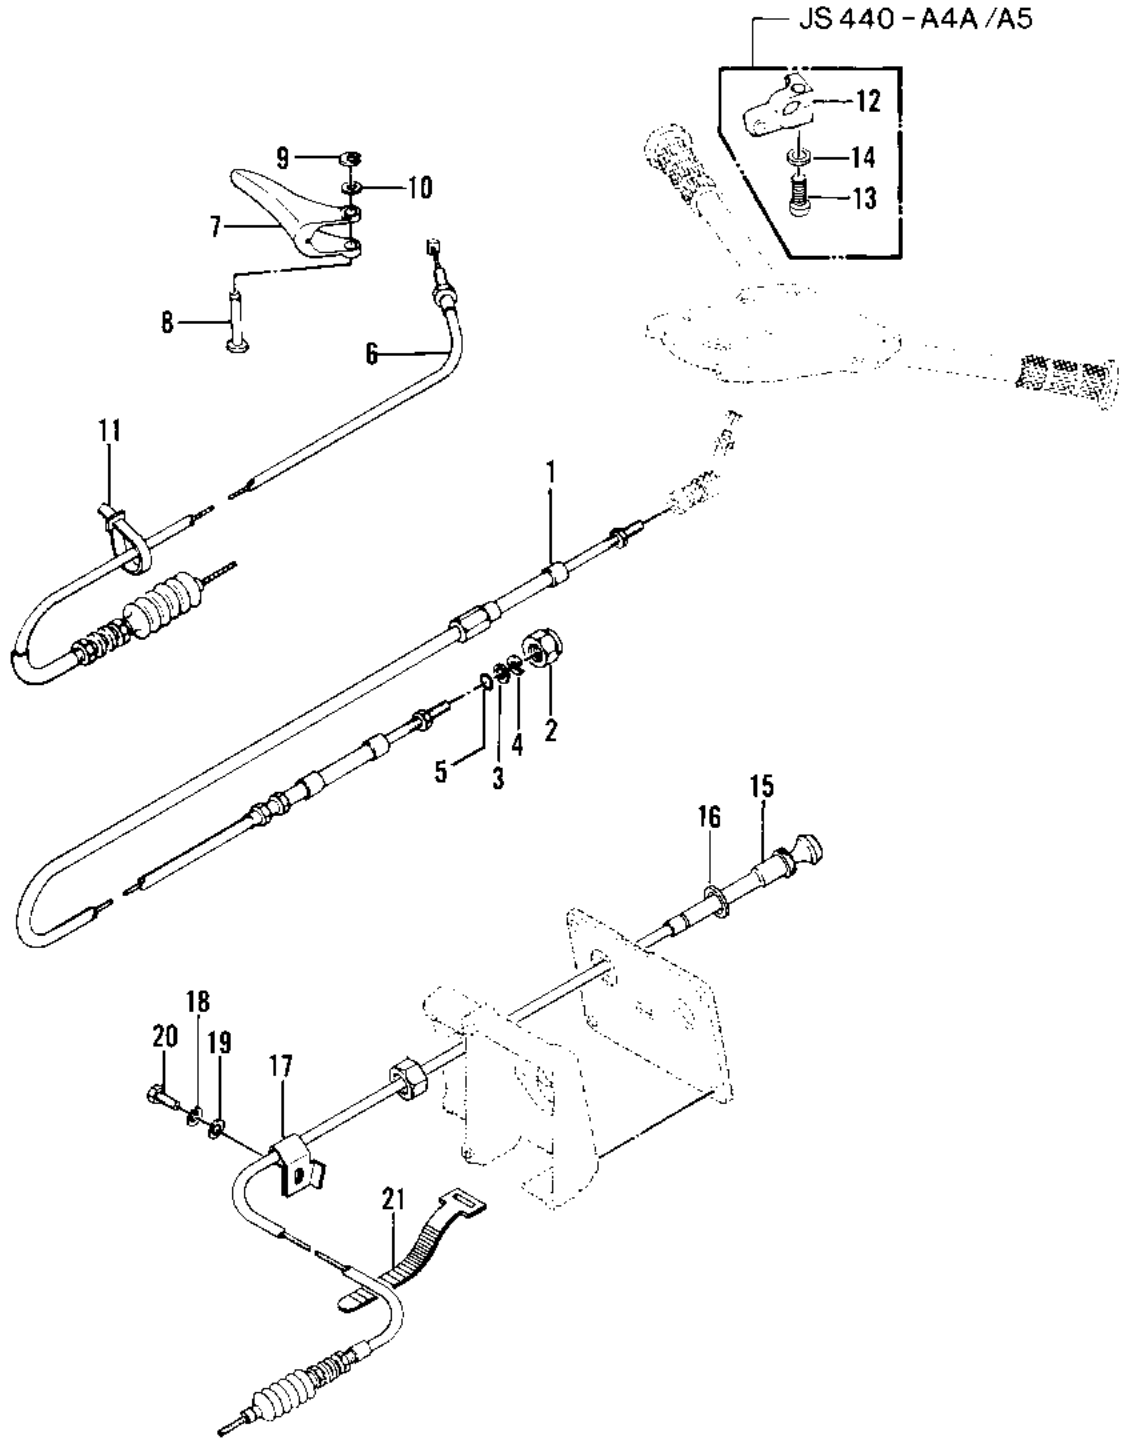

1979 JS440 PARTS DIAGRAM

CABLES ('79-'81 A3/A4/A4A/A5)

1979 JS440 PARTS LIST

CABLES ('79-'81 A3/A4/A4A/A5)

ITEM NAME	PART NUMBER	QUANTITY
CABLE,STEERING (Ref # 1)	59406-3001	1
NUT 20 M/M (Ref # 2)	92015-526	1
WASHER (Ref # 3)	92022-535	1
'C'RING (Ref # 4)	92036-501	1
"O" RING (Ref # 5)	670B2011	1
CABLE,THROTTLE (Ref # 6)	54012-3001	1
LEVER,THROTTLE (Ref # 7)	59126-509	1
PIN,THROTTLE (Ref # 8)	92043-3003	1
RING,SNAP (Ref # 9)	92036-518	1
WASHER (Ref # 10)	410S0600	1
BAND,SHORT (Ref # 11)	92072-030	1
BRACKET,THROTTLE LEV (Ref # 12)	11034-3009	1
SCREW,PAN HEAD,6X25 (Ref # 13)	220R0625	1
WASHER (Ref # 14)	410S0600	1
CABLE,CHOKE (Ref # 15)	59401-3001	1
GASKET (Ref # 16)	92065-538	1
CLAMP,CHOKE CABLE (Ref # 17)	92037-544	1
WASHER-SPRING,6MM (Ref # 18)	461S0600	1
WASHER (Ref # 19)	411S0600	1
BOLT 6X12 (Ref # 20)	110R0612	1
BAND,SHORT (Ref # 21)	92072-030	1