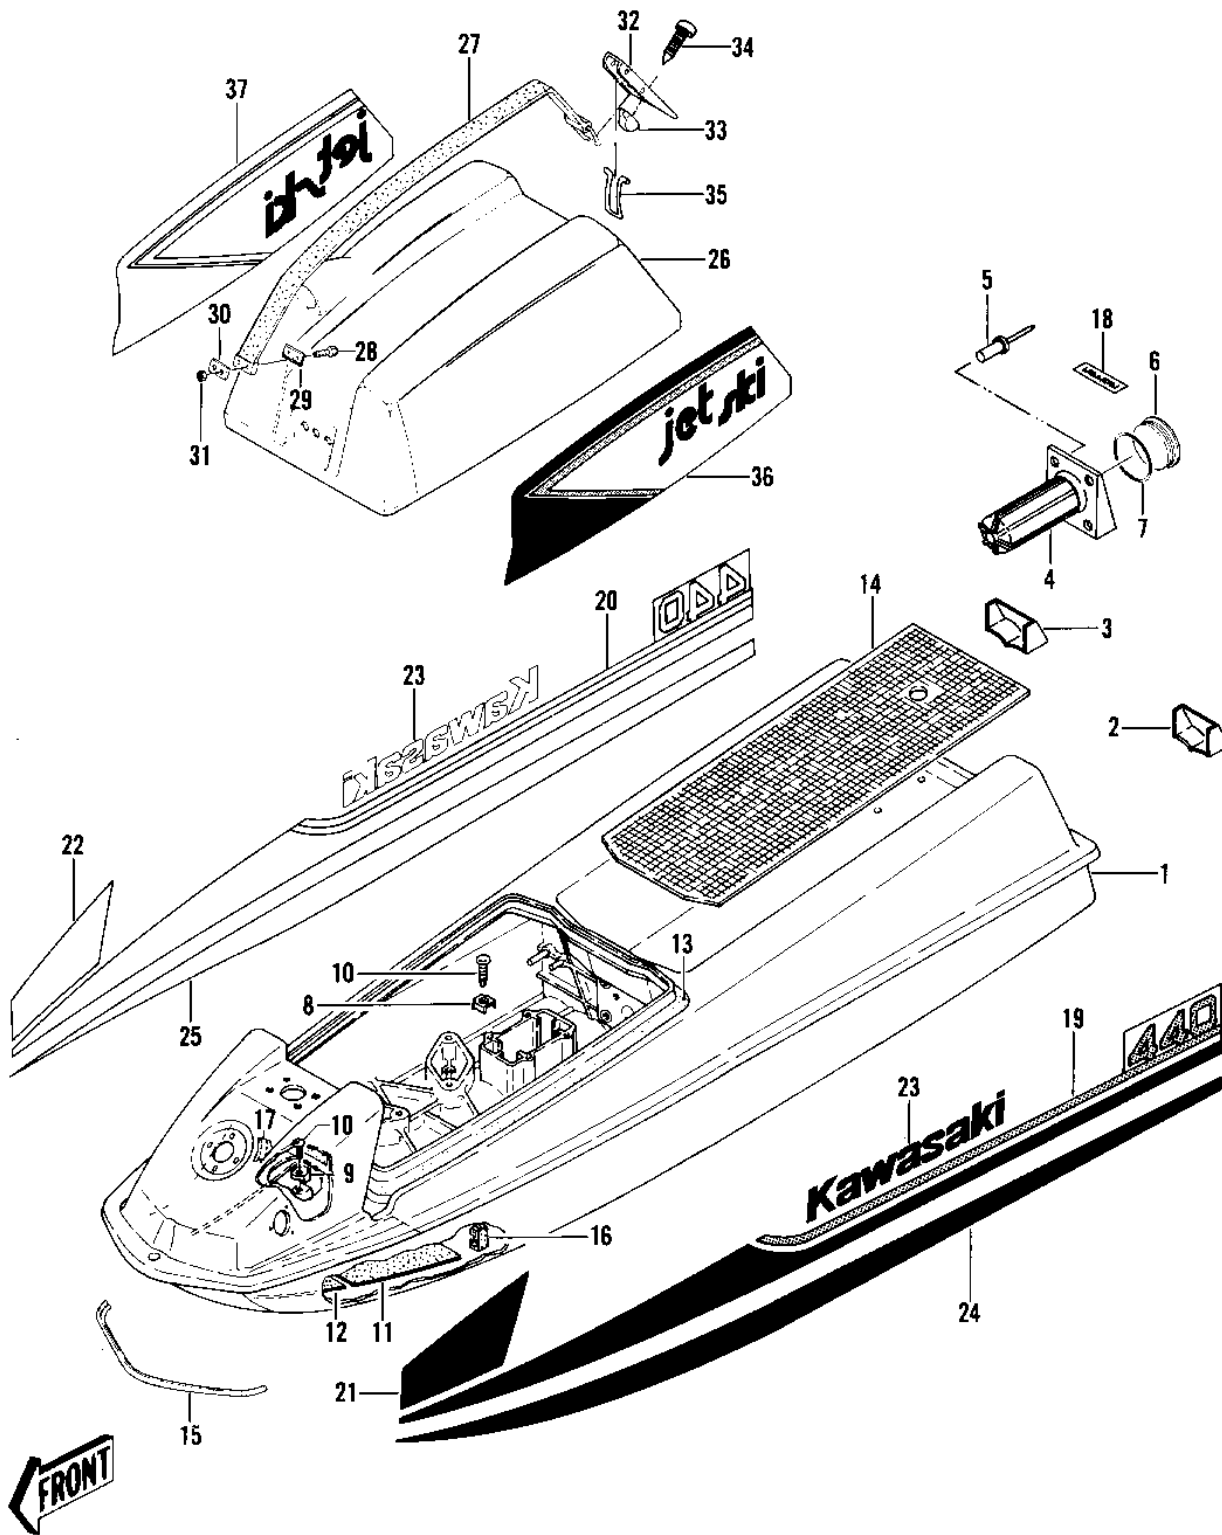

1981 JS440 PARTS DIAGRAM

HULL/ENGINE HOOD ('79-'81 A3/A4/A4A/A5)

F
—

1981 JS440 PARTS LIST

HULL/ENGINE HOOD ('79-'81 A3/A4/A4A/A5)

ITEM NAME	PART NUMBER	QUANTITY
HULL-ASSY,JET-WHITE (Ref # 1)	59431-3704-8C	1
HULL EXTENSION LEFT (Ref # 2)	59251-517-8C	1
HULL EXTENSION RIGHT (Ref # 3)	59251-516-8C	1
CASE-ASSY-FIRE (Ref # 4)	32099-5501	1
RIVET (Ref # 5)	59281-506	1
CAP,FIRE EXT.BLACK (Ref # 6)	11012-3724	1
CAP,FIRE EXTNG HOUSNG (Ref # 6)	11012-3001-8C	2
"0" RING (Ref # 7)	671B2585	1
HOOK (Ref # 8)	27012-501	1
HOOK (Ref # 9)	27012-502	1
SCREW 0.22 X 0.563 (Ref # 10)	92011-561	1
DAMPER,6.0TX90X300 (Ref # 11)	92075-521	1
DAMPER,3.0TX90X200 (Ref # 12)	92075-522	1
GASKET,ENGINE COVER (Ref # 13)	92065-539	1
MAT (Ref # 14)	59131-502	1
BUMPER (Ref # 15)	59201-502	1
DETENT,STEERING CABLE (Ref # 16)	59346-504	1
LABEL,FUEL (Ref # 17)	56040-3001	1
LABEL FIRE EXT (Ref # 18)	56022-506	1
DECAL, LH REAR DECK (Ref # 19)	56030-3010	1
DECAL, RH REAR DECK (Ref # 20)	56030-3009	1
DECAL,LH FRONT DECK (Ref # 21)	56030-3017	1
DECAL,RH FRONT DECK (Ref # 22)	56030-3016	1
DECAL,"KAWASAKI"LOGO (Ref # 23)	56030-3006	1
DECAL, LH HULL (Ref # 24)	56030-3005	1
DECAL,RH HULL (Ref # 25)	56030-3004	1
HOOD-COMP-ENGINE,JET (Ref # 26)	59456-3719-8C	1
BAND,HOOD (Ref # 27)	92072-3746	1
BOLT,6X30 (Ref # 28)	92001-3022	1

1981 JS440 PARTS LIST

HULL/ENGINE HOOD ('79-'81 A3/A4/A4A/A5)

ITEM NAME	PART NUMBER	QUANTITY
WASHER,BAND (Ref # 29)	92022-509	1
PLATE-ENG. CVR. STRAP (Ref # 30)	59086-501	1
NUT,6M/M (Ref # 31)	311R0600	1
LEVER (Ref # 32)	13168-3701	1
DETENT-HOOD LEVER (Ref # 33)	59346-503	1
SCREW 0.16X0.5 (Ref # 34)	92011-562	1
HINGE-HOOD LEVER (Ref # 35)	53009-503	1
DECAL,LH ENGINE CVR (Ref # 36)	56030-3019	1
DECAL, RH. ENGINE CVR (Ref # 37)	56030-3018	1