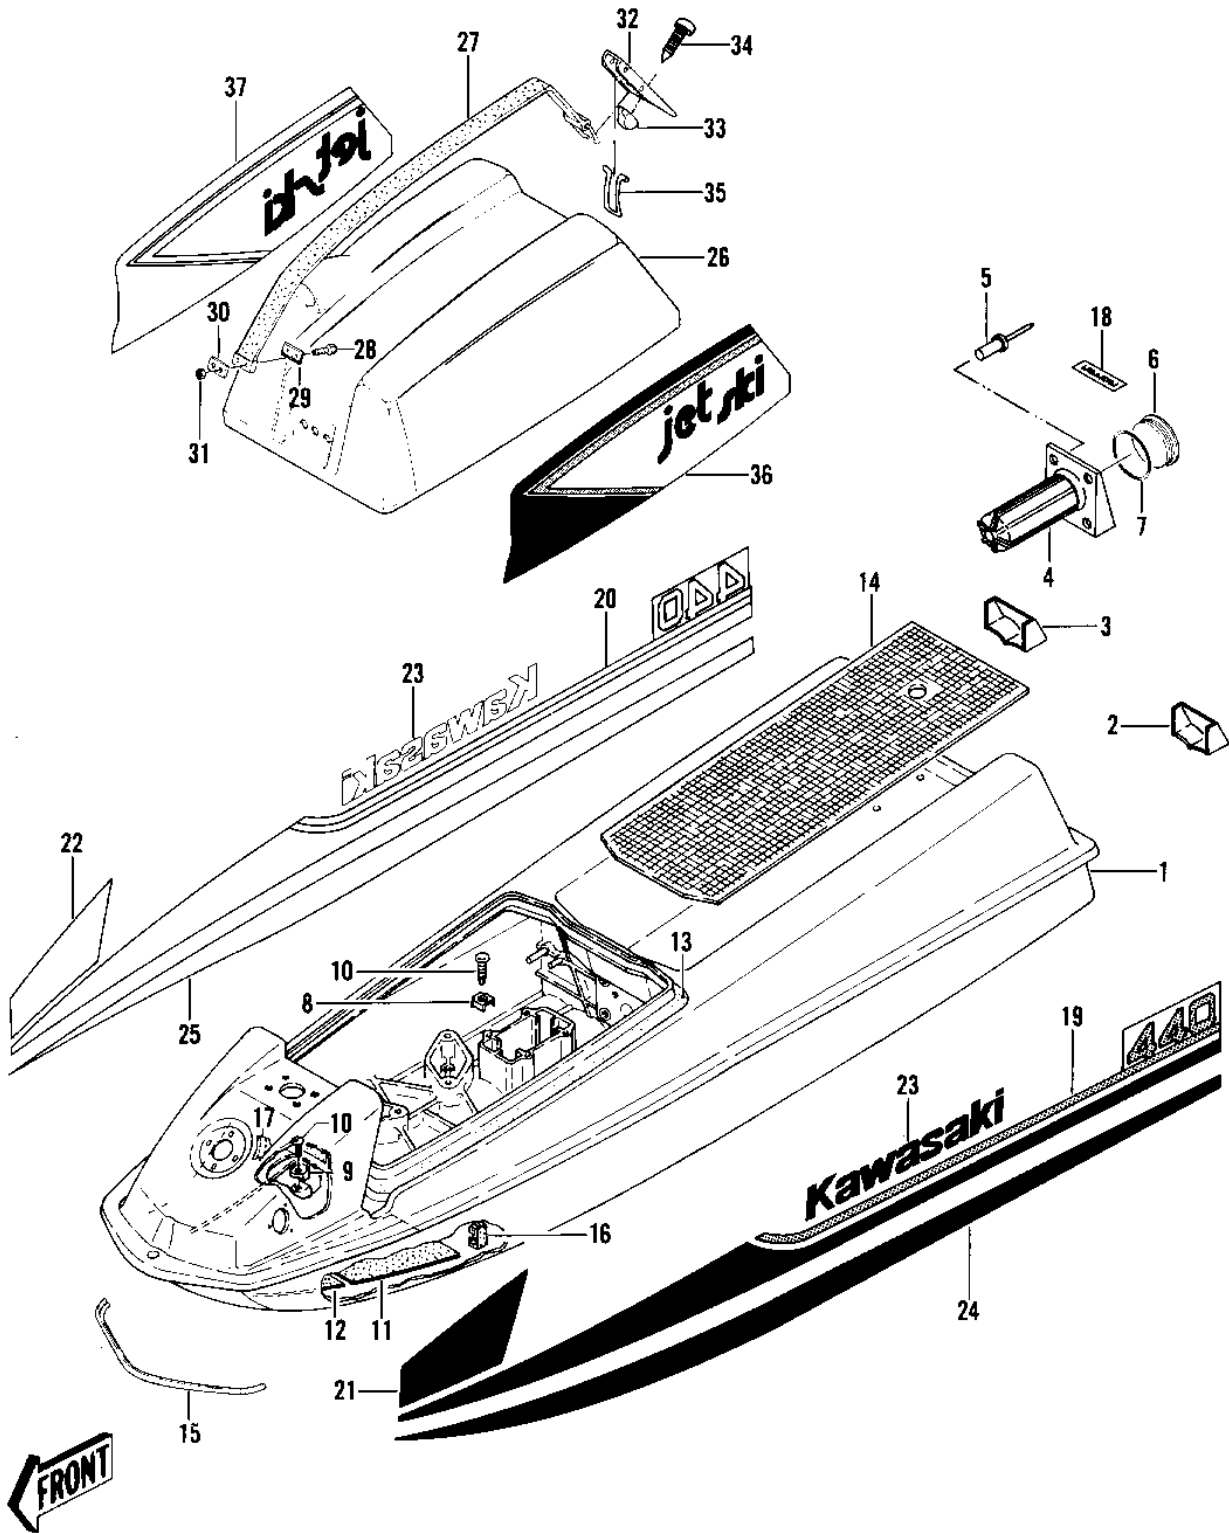

1980 JS440 PARTS DIAGRAM

HULL/ENGINE HOOD (79-'81 A3/A4/A4A/A5)

F
—

1980 JS440 PARTS LIST

HULL/ENGINE HOOD ('79-'81 A3/A4/A4A/A5)

ITEM NAME	PART NUMBER	QUANTITY
HULL-ASSY,JET-WHITE (Ref # 1)	59431-3704-8C	1
HULL EXTENSION-LH (Ref # 2)	59251-3006-8C	1
HULL EXTENSION-RH (Ref # 3)	59251-3005-8C	1
CASE-ASSY-FIRE (Ref # 4)	32099-5501	1
RIVET (Ref # 5)	59281-506	4
CAP,FIRE EXT.BLACK (Ref # 6)	11012-3724	1
CAP,FIRE EXTNG HOUSNG (Ref # 6)	11012-3001-8C	1
CAP,FIRE EXTNG HOUSNG (Ref # 6)	11012-3001-8C	1
"O" RING (Ref # 7)	671B2585	1
HOOK (Ref # 8)	27012-501	7
HOOK (Ref # 9)	27012-502	2
SCREW 0.22 X 0.563 (Ref # 10)	92011-561	9
DAMPER,6.0TX90X300 (Ref # 11)	92075-521	2
DAMPER,3.0TX90X200 (Ref # 12)	92075-522	2
GASKET,ENGINE COVER (Ref # 13)	92065-539	1
MAT (Ref # 14)	59131-502	1
BUMPER (Ref # 15)	59201-502	1
DETENT,STEERING CABLE (Ref # 16)	59346-504	3
LABEL,FUEL (Ref # 17)	56040-3001	1
LABEL FIRE EXT (Ref # 18)	56022-506	1
DECAL, LH REAR DECK (Ref # 19)	56030-3010	1
DECAL, RH REAR DECK (Ref # 20)	56030-3009	1
DECAL,LH FRONT DECK (Ref # 21)	56030-3017	1
DECAL,RH FRONT DECK (Ref # 22)	56030-3016	1
DECAL,"KAWASAKI"LOGO (Ref # 23)	56030-3006	2
DECAL, LH HULL (Ref # 24)	56030-3005	1
DECAL,RH HULL (Ref # 25)	56030-3004	1
HOOD-COMP-ENGINE,JET (Ref # 26)	59456-3719-8C	1
BAND,HOOD (Ref # 27)	92072-3746	1

1980 JS440 PARTS LIST

HULL/ENGINE HOOD ('79-'81 A3/A4/A4A/A5)

ITEM NAME	PART NUMBER	QUANTITY
BOLT,6X30 (Ref # 28)	92001-3022	2
WASHER,BAND (Ref # 29)	92022-509	1
PLATE-ENG. CVR. STRAP (Ref # 30)	59086-501	1
NUT,6M/M (Ref # 31)	311R0600	2
LEVER (Ref # 32)	13168-3701	1
DETENT-HOOD LEVER (Ref # 33)	59346-503	1
SCREW 0.16X0.5 (Ref # 34)	92011-562	1
HINGE-HOOD LEVER (Ref # 35)	53009-503	1
DECAL,LH ENGINE CVR (Ref # 36)	56030-3019	1
DECAL, RH. ENGINE CVR (Ref # 37)	56030-3018	1