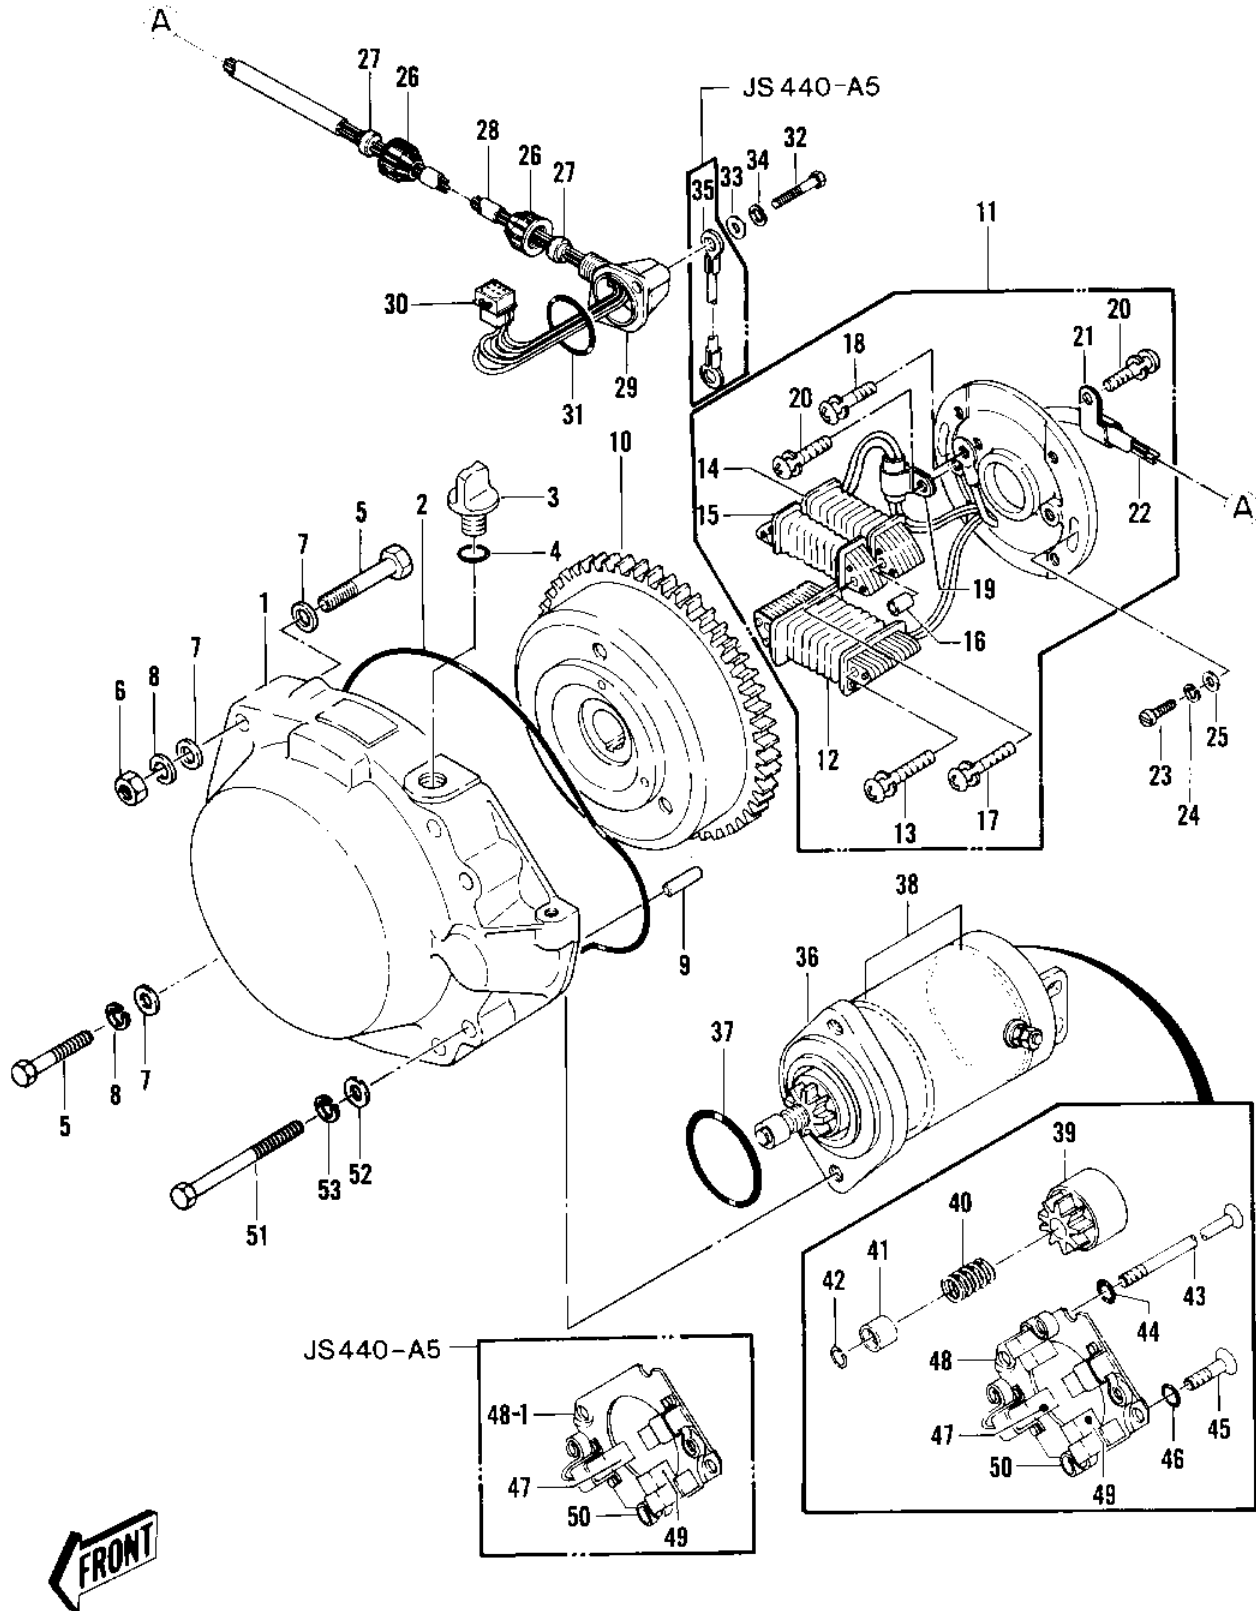

1981 JS440 PARTS DIAGRAM

GENERATOR/STARTER MOTOR ('79-'81 A3/A4/A)

1981 JS440 PARTS LIST

GENERATOR/STARTER MOTOR ('79-'81 A3/A4/A)

ITEM NAME	PART NUMBER	QUANTITY
COVER-GENERATOR (Ref # 1)	14031-3705	1
"O" RING (Ref # 2)	92055-521	1
BREATHER (Ref # 3)	14069-3709	1
"0" RING (Ref # 4)	92055-515	1
BOLT 8X50 (Ref # 5)	110R0850	4
NUT 8MM (Ref # 6)	311R0800	2
WASHER (Ref # 7)	410S0800	6
WASHER SPRING 8MM (Ref # 8)	461S0800	4
PIN,DOWEL (Ref # 9)	551R0612	2
FLYWHEEL ASSY (Ref # 10)	21050-3005	1
STATOR ASSY (Ref # 11)	21003-524	1
COIL,CHARGE (Ref # 12)	59031-501	1
SCREW 5X34 (Ref # 13)	92011-530	2
COIL,EXCITING (Ref # 14)	21049-506	1
COIL,PULSING (Ref # 15)	59026-504	1
COLLAR,COIL (Ref # 16)	92027-509	2
SCREW 5X40 (Ref # 17)	92011-533	2
SCREW 4X6 (Ref # 18)	92011-559	1
CLAMP (Ref # 19)	92037-520	1
SCREW 4X8 (Ref # 20)	92011-560	2
CLAMP (Ref # 21)	92037-547	1
HARNESS,MAGNETO (Ref # 22)	26001-3006	1
SCREW PAN HEAD 5X20 (Ref # 23)	220B0520	2
WASHER SPRING 5MM (Ref # 24)	461F0500	2
WASHER (Ref # 25)	92022-544	2
CAP (Ref # 26)	11012-3012	2
GROMMET (Ref # 27)	92071-3001	2
TUBE,10X335 (Ref # 28)	92059-3019	1
CAP-MAGNETO HARNESS (Ref # 29)	59176-517-YR	1