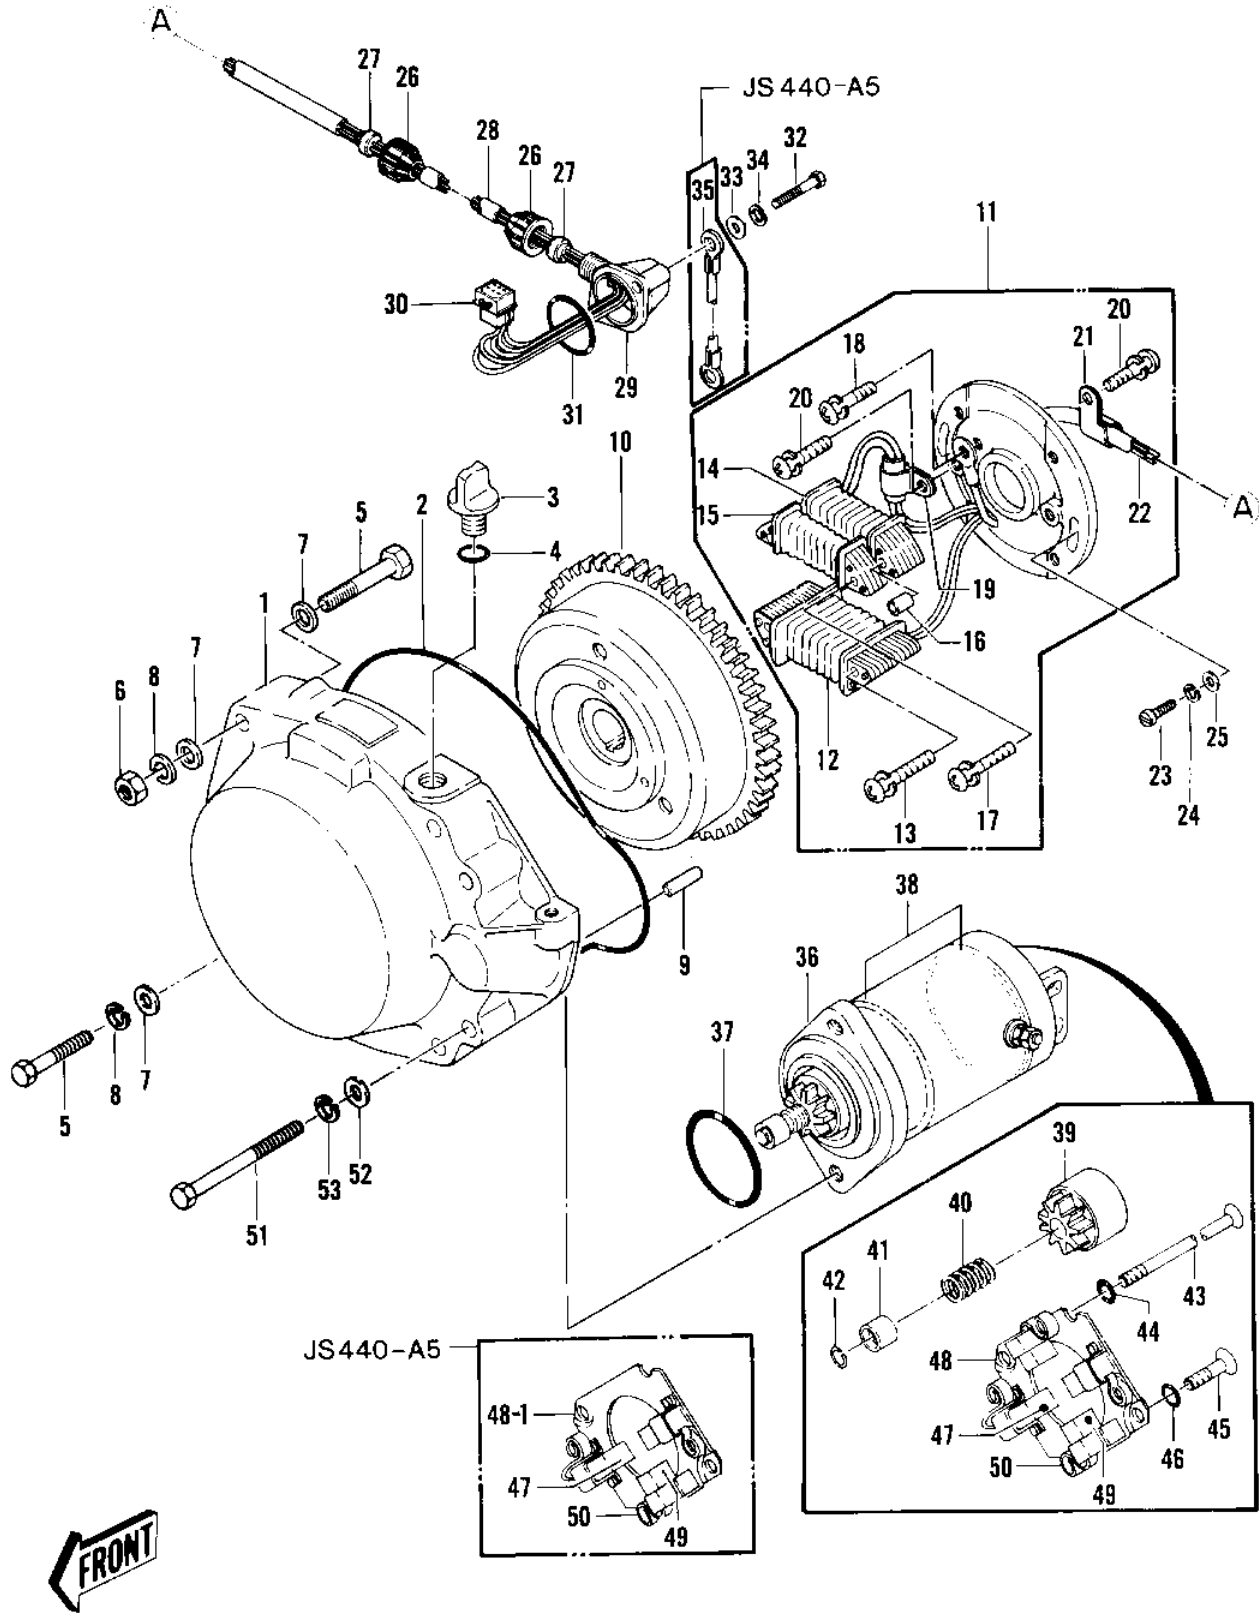

1981 JS440 PARTS DIAGRAM

GENERATOR/STARTER MOTOR ('79-'81 A3/A4/A)

1981 JS440 PARTS LIST

GENERATOR/STARTER MOTOR ('79-'81 A3/A4/A)

ITEM NAME	PART NUMBER	QUANTITY
COVER-GENERATOR (Ref # 1)	14031-3705	1
"O" RING (Ref # 2)	92055-521	1
BREATHER (Ref # 3)	14069-3709	1
"O" RING (Ref # 4)	92055-515	1
BOLT 8X50 (Ref # 5)	110R0850	1
NUT 8MM (Ref # 6)	311R0800	1
WASHER (Ref # 7)	410S0800	2
WASHER SPRING 8MM (Ref # 8)	461S0800	2
PIN,DOWEL (Ref # 9)	551R0612	1
FLYWHEEL ASSY (Ref # 10)	21050-3005	1
STATOR ASSY (Ref # 11)	21003-524	1
COIL,CHARGE (Ref # 12)	59031-501	1
SCREW 5X34 (Ref # 13)	92011-530	1
COIL,EXCITING (Ref # 14)	21049-506	1
COIL,PULSING (Ref # 15)	59026-504	1
COLLAR,COIL (Ref # 16)	92027-509	1
SCREW 5X40 (Ref # 17)	92011-533	1
SCREW 4X6 (Ref # 18)	92011-559	1
CLAMP (Ref # 19)	92037-520	1
SCREW 4X8 (Ref # 20)	92011-560	1
CLAMP (Ref # 21)	92037-547	1
HARNESS,MAGNETO (Ref # 22)	26001-3006	1
SCREW PAN HEAD 5X20 (Ref # 23)	220B0520	1
WASHER SPRING 5MM (Ref # 24)	461F0500	1
WASHER (Ref # 25)	92022-544	1
CAP (Ref # 26)	11012-3012	1
GROMMET (Ref # 27)	92071-3001	1
TUBE,10X335 (Ref # 28)	92059-3019	1
CAP-MAGNETO HARNESS (Ref # 29)	59176-517-YR	1