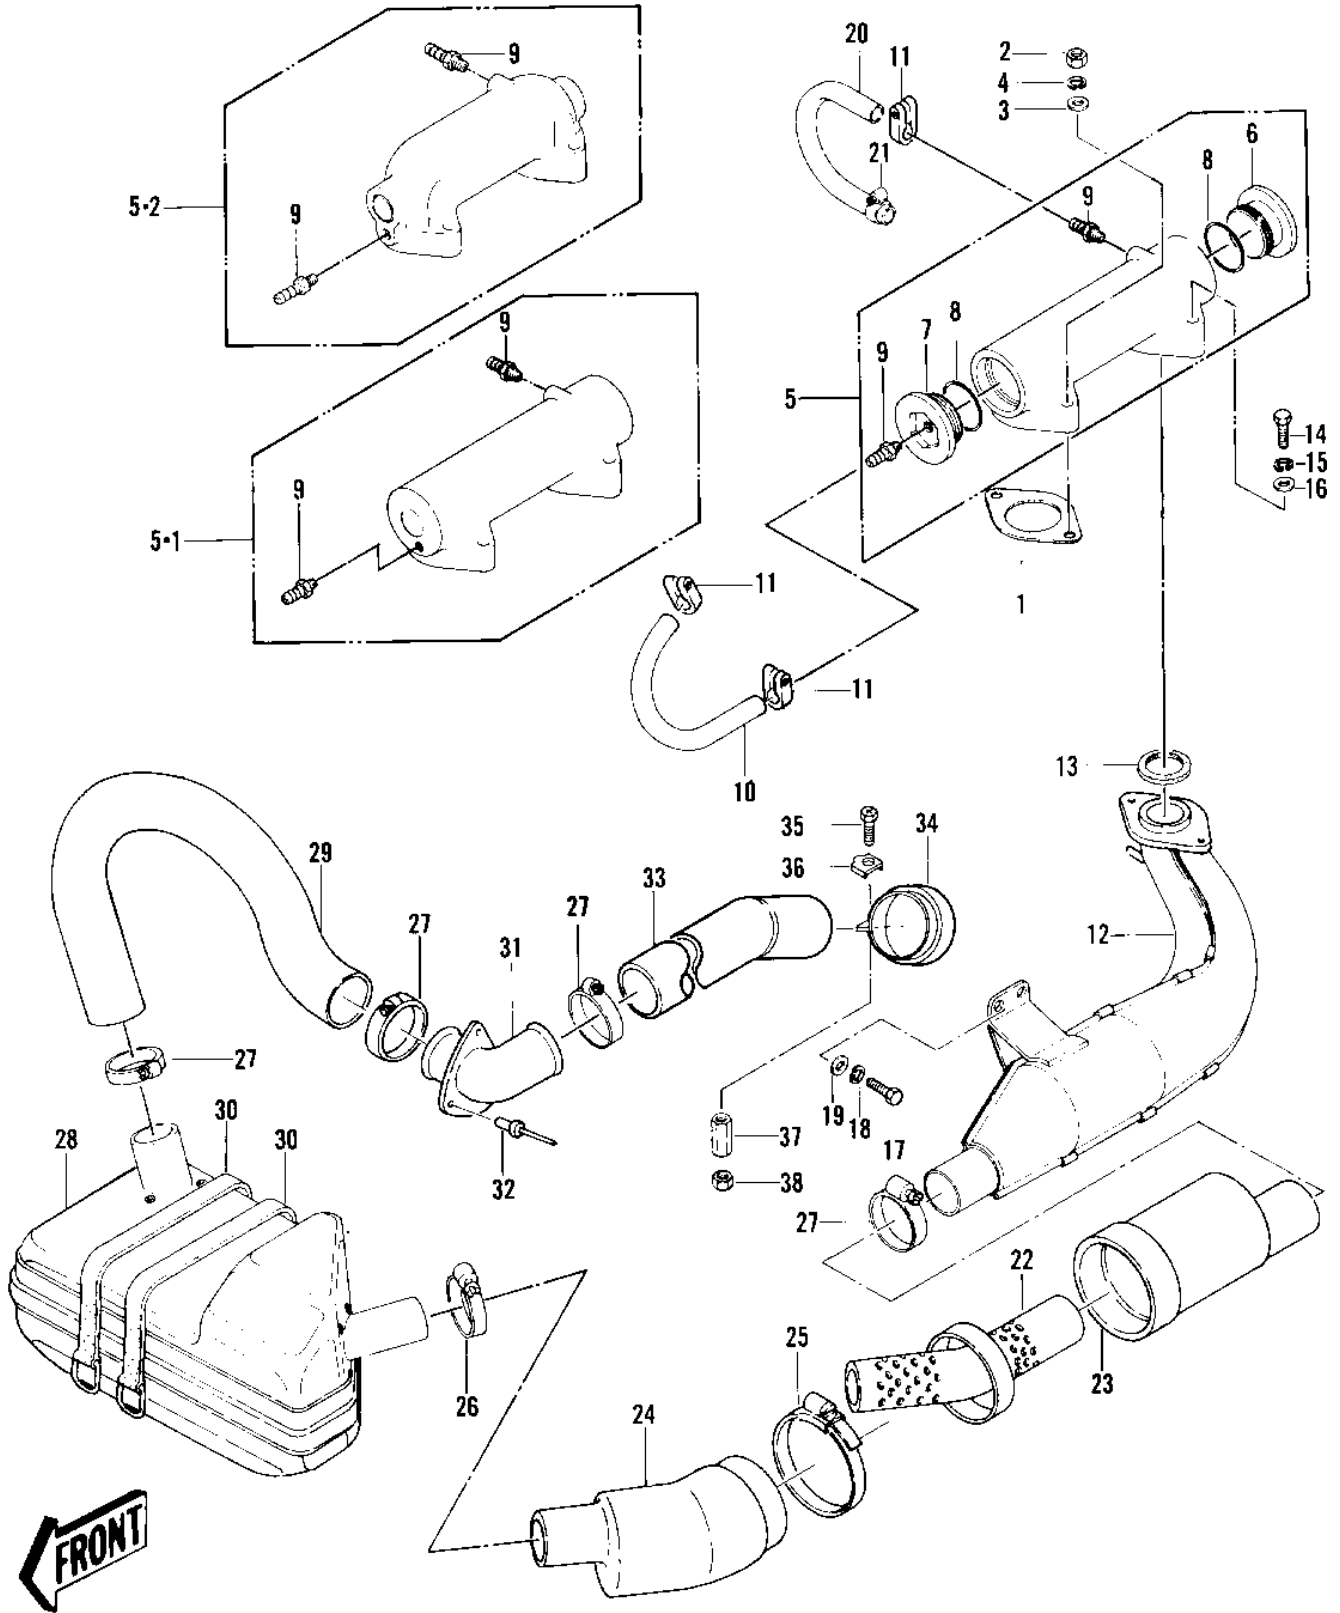

## 1981 JS440 PARTS DIAGRAM

MUFFLER ('79-'81 A3/A4/A4A/A5)

## 1981 JS440 PARTS LIST

MUFFLER ('79-'81 A3/A4/A4A/A5)

ITEM NAME	PART NUMBER	QUANTITY
GASKET,EXHAUST (Ref # 1)	11060-3710	1
NUT,8 M/M (Ref # 2)	311M0800	1
WASHER (Ref # 3)	410S0800	3
WASHER SPRING 8MM (Ref # 4)	461S0800	3
PIPE-EXHAUST (Ref # 5)	18049-3006-YR	1
PLUG,EXHAUST(1) (Ref # 6)	92066-501-9G	1
PLUG,EXHAUST(2) (Ref # 7)	92066-502-9G	1
"O" RING (Ref # 8)	671B2545	1
JOINT,HOSE (Ref # 9)	92005-3001	1
TUBE,9X190 (Ref # 10)	92059-3021	1
CLAMP,HOSE (Ref # 11)	92037-504	2
EXPANSION CHAMBER (Ref # 12)	18001-520	1
GASKET,EXHAUST (Ref # 13)	11009-3784	1
BOLT,8X45 (Ref # 14)	110R0845	1
BOLT,8X20 (Ref # 17)	110R0820	1
HOSE (Ref # 20)	92059-523	1
PIPE-RESNTR. CONNECTR (Ref # 22)	59151-528	1
TUBE (Ref # 23)	92059-542	1
TUBE (Ref # 24)	92059-543	1
CLAMP (Ref # 25)	92037-541	1
CLAMP,HOSE (Ref # 26)	92037-506	1
CLAMP (Ref # 27)	92037-509	1
MUFFLER-COMP,WATERBOX (Ref # 28)	49070-3714	1
HOSE (Ref # 29)	92059-528	1
BAND (Ref # 30)	92072-511	1
PIPE,TAIL (Ref # 31)	59156-506	1
RIVET (Ref # 32)	59281-506	1
HOSE,TAIL (Ref # 33)	92059-549	1
CLAMP (Ref # 34)	92037-545	1

## 1981 JS440 PARTS LIST

MUFFLER ('79-'81 A3/A4/A4A/A5)

ITEM NAME	PART NUMBER	QUANTITY
SCREW,6X45 (Ref # 35)	92009-3747	1
WASHER (Ref # 36)	92095-513	1
NUT,6M/M (Ref # 37)	92015-532	1
NUT,6M/M (Ref # 38)	311R0600	1