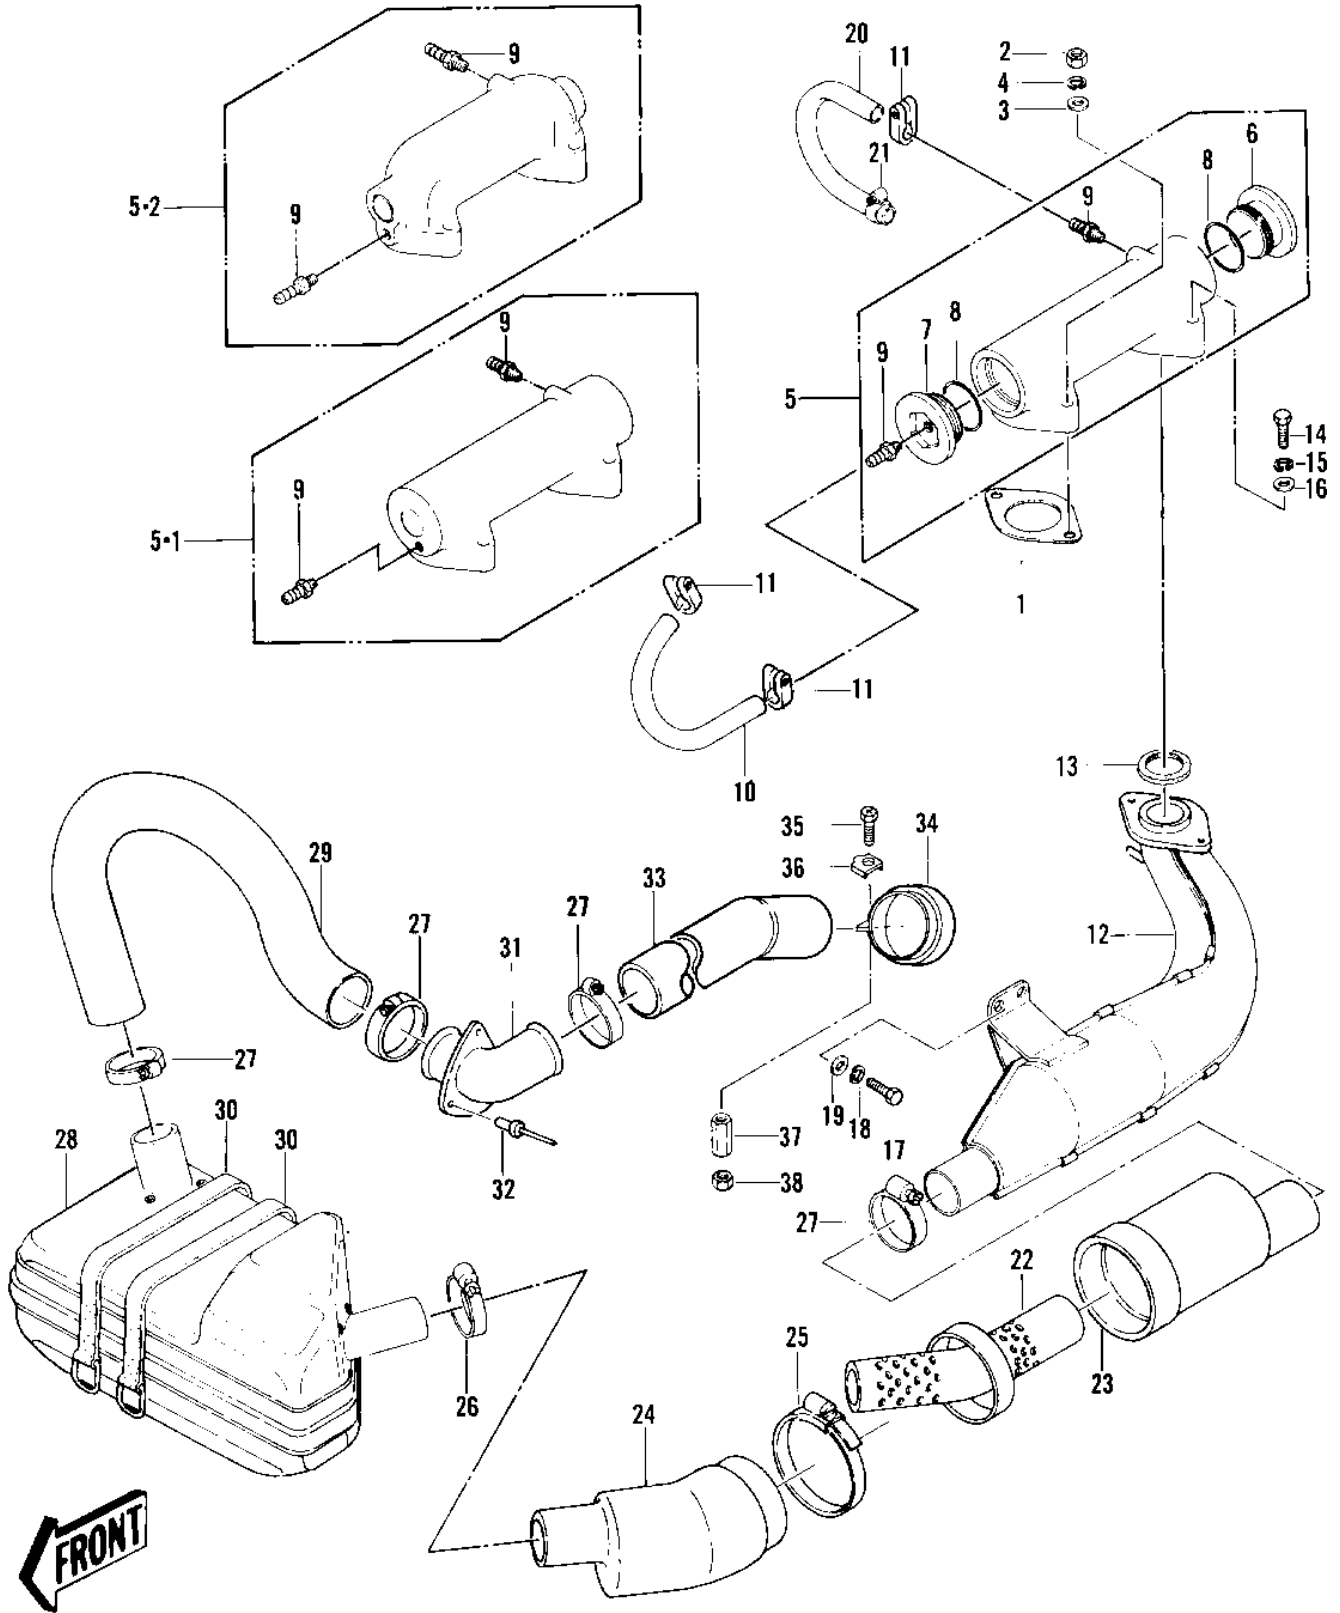

1980 JS440 PARTS DIAGRAM

MUFFLER ('79-'81 A3/A4/A4A/A5)

1980 JS440 PARTS LIST

MUFFLER ('79'-81 A3/A4/A4A/A5)

ITEM NAME	PART NUMBER	QUANTITY
GASKET,EXHAUST (Ref # 1)	11060-3710	1
NUT,8 M/M (Ref # 2)	311M0800	2
WASHER (Ref # 3)	410S0800	2
WASHER SPRING 8MM (Ref # 4)	461S0800	2
PIPE-EXHAUST (Ref # 5-2)	18049-3006-YR	1
JOINT,HOSE (Ref # 9)	92005-3001	2
TUBE,9X190 (Ref # 10)	92059-3021	1
CLAMP,HOSE (Ref # 11)	92037-504	3
EXPANSION CHAMBER (Ref # 12)	18001-520	1
GASKET,EXHAUST (Ref # 13)	11009-3784	1
BOLT,8X45 (Ref # 14)	110R0845	2
WASHER SPRING 8MM (Ref # 15)	461S0800	2
WASHER (Ref # 16)	410S0800	2
BOLT,8X20 (Ref # 17)	110R0820	2
WASHER SPRING 8MM (Ref # 18)	461S0800	2
WASHER (Ref # 19)	410S0800	2
HOSE (Ref # 20)	92059-523	1
CLAMP,HOSE (Ref # 21)	92037-504	1
PIPE-RESNTR. CONNECTR (Ref # 22)	59151-528	1
TUBE (Ref # 23)	92059-542	1
TUBE (Ref # 24)	92059-543	1
CLAMP (Ref # 25)	92037-541	1
CLAMP,HOSE (Ref # 26)	92037-506	1
CLAMP (Ref # 27)	92037-509	4
MUFFLER-COMP,WATERBOX (Ref # 28)	49070-3714	1
HOSE (Ref # 29)	92059-528	1
BAND (Ref # 30)	92072-511	2
PIPE,TAIL (Ref # 31)	59156-506	1
RIVET (Ref # 32)	59281-506	3

1980 JS440 PARTS LIST

MUFFLER ('79'-81 A3/A4/A4A/A5)

ITEM NAME	PART NUMBER	QUANTITY
HOSE, TAIL (Ref # 33)	92059-549	1
CLAMP (Ref # 34)	92037-545	1
SCREW, 6X45 (Ref # 35)	92009-3747	1
WASHER (Ref # 36)	92095-513	1
NUT, 6M/M (Ref # 37)	92015-532	1
NUT, 6M/M (Ref # 38)	311R0600	1