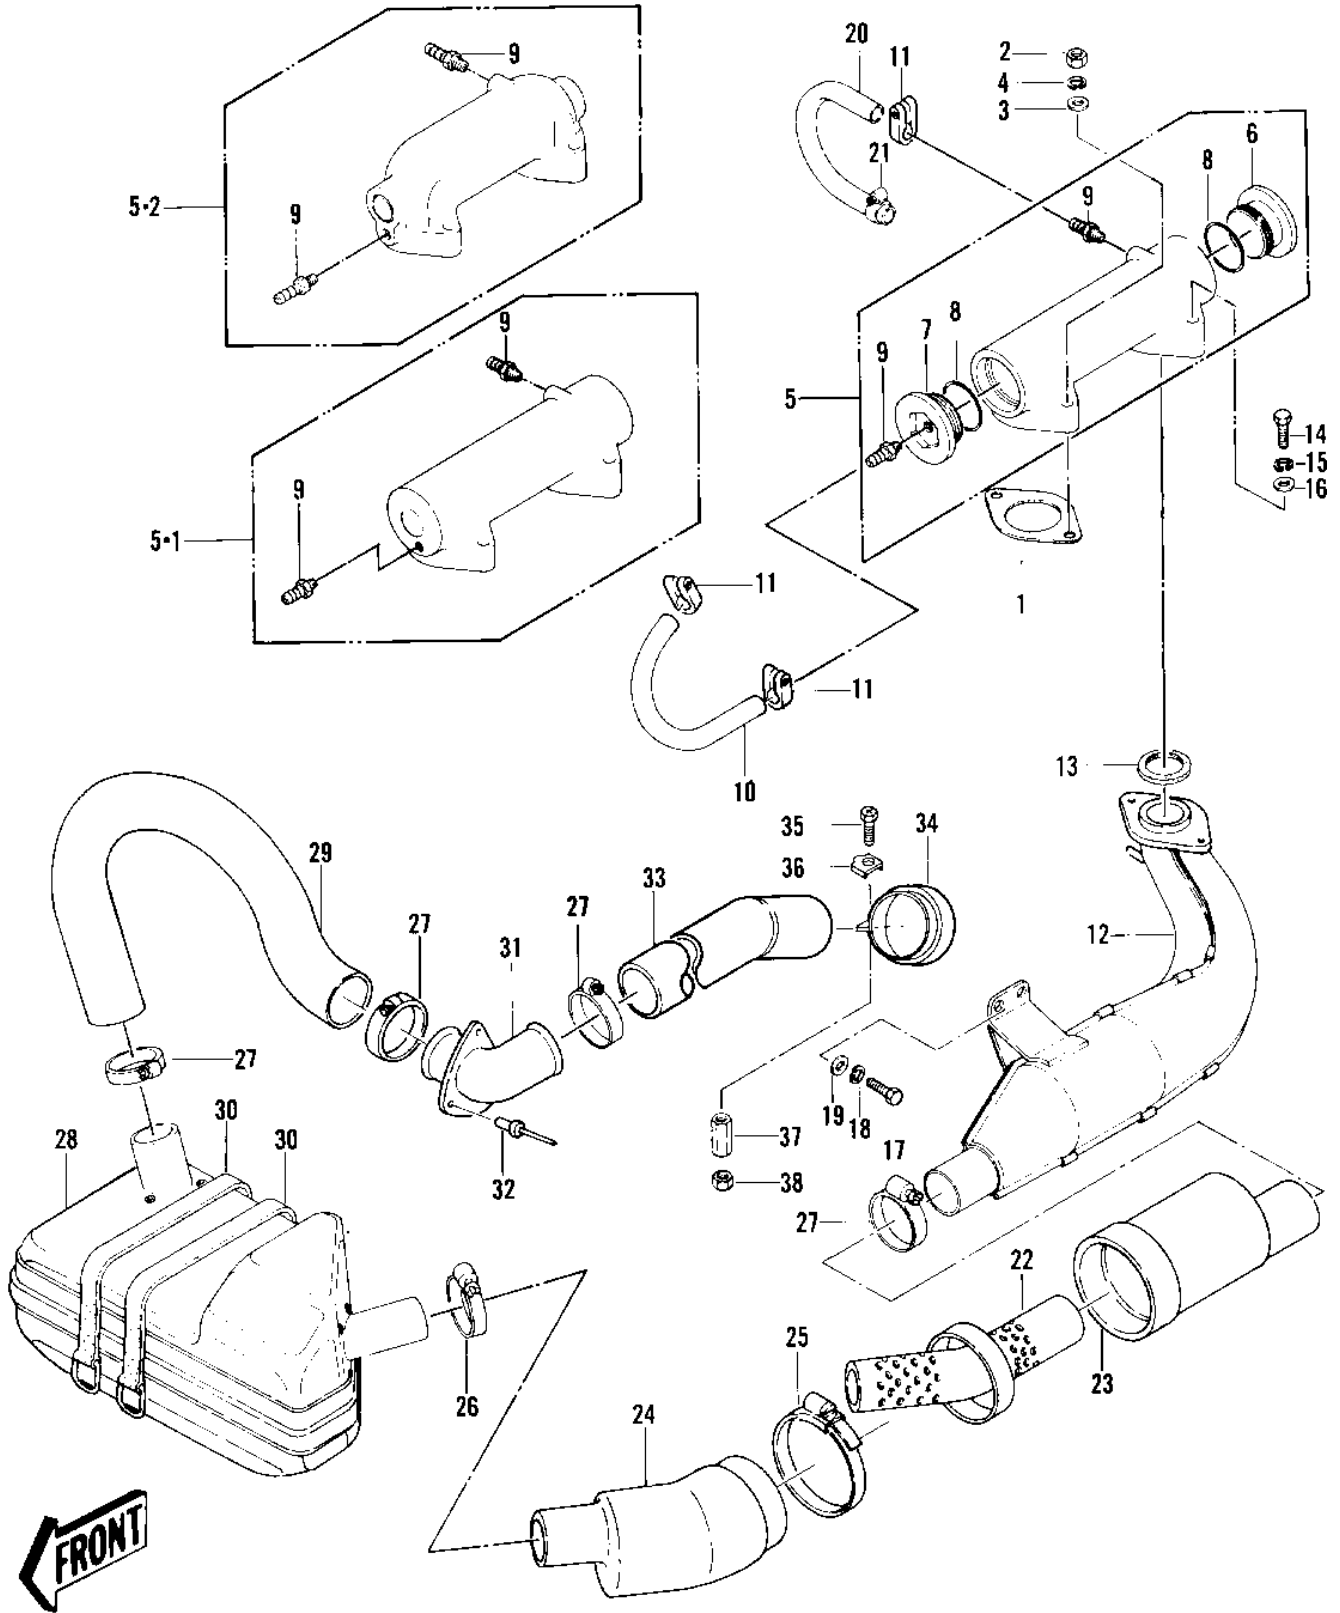

1979 JS440 PARTS DIAGRAM

MUFFLER ('79-'81 A3/A4/A4A/A5)

1979 JS440 PARTS LIST

MUFFLER ('79-'81 A3/A4/A4A/A5)

ITEM NAME	PART NUMBER	QUANTITY
GASKET,EXHAUST (Ref # 1)	11060-3710	1
NUT,8 M/M (Ref # 2)	311M0800	2
WASHER (Ref # 3)	410S0800	2
WASHER SPRING 8MM (Ref # 4)	461S0800	2
PIPE-EXHAUST (Ref # 5-1)	18049-3006-YR	1
JOINT,HOSE (Ref # 9)	92005-3001	2
TUBE,9X190 (Ref # 10)	92059-3021	1
CLAMP,HOSE (Ref # 11)	92037-504	3
EXPANSION CHAMBER (Ref # 12)	18001-520	1
GASKET,EXHAUST (Ref # 13)	11009-3784	1
BOLT,8X45 (Ref # 14)	110R0845	2
WASHER SPRING 8MM (Ref # 15)	461S0800	2
WASHER (Ref # 16)	410S0800	2
BOLT,8X20 (Ref # 17)	110R0820	2
WASHER SPRING 8MM (Ref # 18)	461S0800	2
WASHER (Ref # 19)	410S0800	2
HOSE (Ref # 20)	92059-523	1
CLAMP,HOSE (Ref # 21)	92037-504	1
PIPE-RESNTR. CONNECTR (Ref # 22)	59151-528	1
TUBE (Ref # 23)	92059-542	1
TUBE (Ref # 24)	92059-543	1
CLAMP (Ref # 25)	92037-541	1
CLAMP,HOSE (Ref # 26)	92037-506	1
CLAMP (Ref # 27)	92037-509	4
MUFFLER-COMP,WATERBOX (Ref # 28)	49070-3714	1
HOSE (Ref # 29)	92059-528	1
BAND (Ref # 30)	92072-511	2
PIPE,TAIL (Ref # 31)	59156-506	1
RIVET (Ref # 32)	59281-506	3

1979 JS440 PARTS LIST

MUFFLER ('79'-81 A3/A4/A4A/A5)

ITEM NAME	PART NUMBER	QUANTITY
HOSE, TAIL (Ref # 33)	92059-549	1
CLAMP (Ref # 34)	92037-545	1
SCREW, 6X45 (Ref # 35)	92009-3747	1
WASHER (Ref # 36)	92095-513	1
NUT, 6M/M (Ref # 37)	92015-532	1
NUT, 6M/M (Ref # 38)	311R0600	1