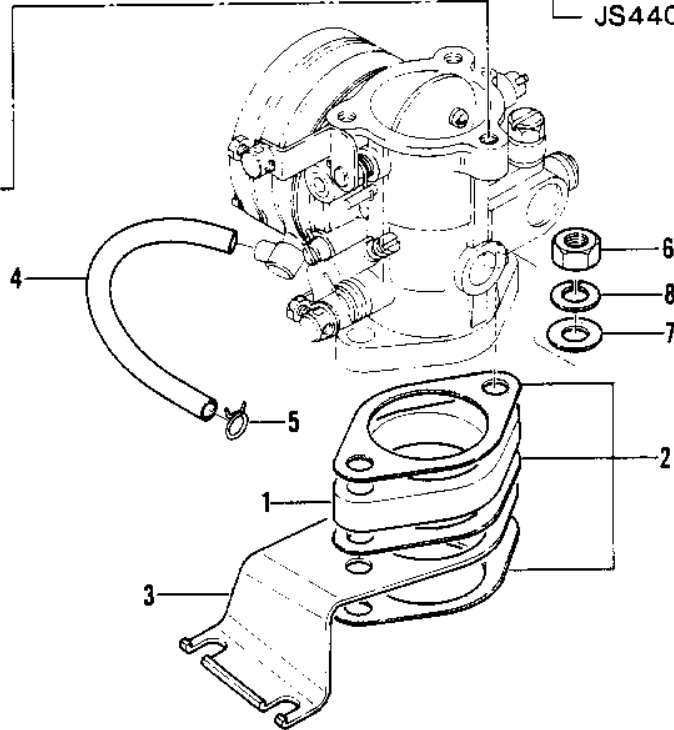

## 1981 JS440 PARTS DIAGRAM

CARBURETOR BRACKETS/FLAME ARRESTER ('79-

JS440-A5

## 1981 JS440 PARTS LIST

CARBURETOR BRACKETS/FLAME ARRESTER ('79-

ITEM NAME	PART NUMBER	QUANTITY
INSULATOR (Ref # 1)	16061-511	1
GASKET,INSULATOR (Ref # 2)	11009-3786	1
BRACKET,CONTROL (Ref # 3)	11034-3004	1
PIPE,PULS (Ref # 4)	92059-518	1
CLAMP,SPARK PLUG CAP (Ref # 5)	92037-1173	1
NUT,8MM (Ref # 6)	312R0800	1
WASHER (Ref # 7)	410S0800	1
WASHER SPRING 8MM (Ref # 8)	461S0800	1
CASE,FLAME ARRESTER (Ref # 9)	59021-527-9G	1
GASKET (Ref # 10)	11060-3702	1
BRACKET,CARBURETOR (Ref # 11)	11034-3003	1
STUD,6X12 (Ref # 12)	171R0612	1
BOLT,HEX HEAD,6X25 (Ref # 13)	110R0625	1
WASHER (Ref # 14)	410S0600	2
WASHER-SPRING,6MM (Ref # 15)	461S0600	2
SPRING (Ref # 16)	92081-544	1
SPRING (Ref # 17)	92081-545	1
ARRESTER,FLAME (Ref # 18)	59006-502	1
PLATE,FLAME ARRESTER (Ref # 19)	59086-540	1
COVER,AIR INTAKE (Ref # 20)	59036-563	1
BOLT,6X30 (Ref # 21)	92001-3022	1