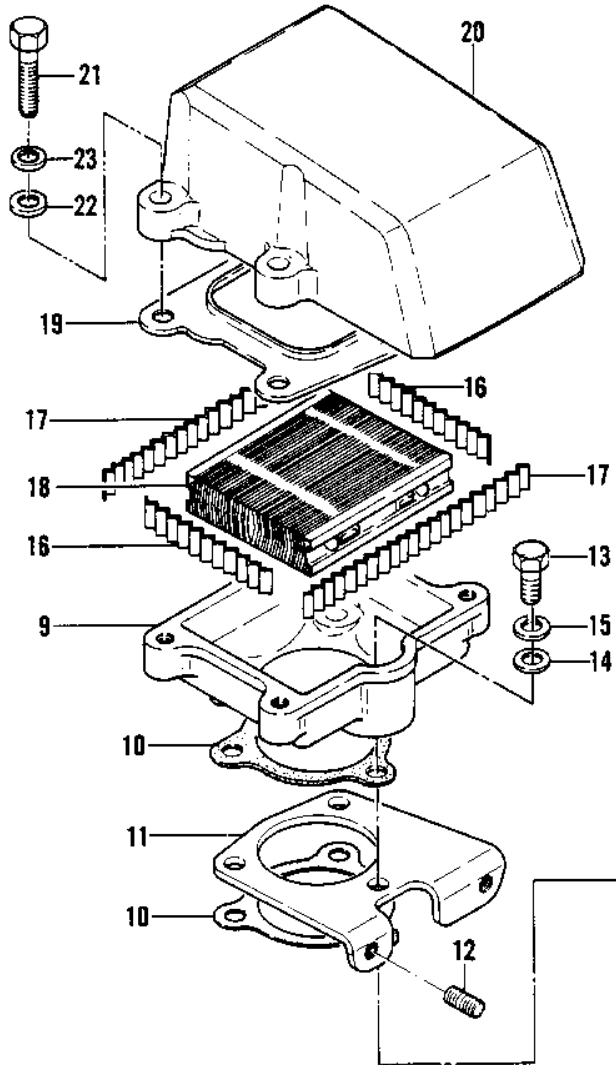

## 1981 JS440 PARTS DIAGRAM

CARBURETOR BRACKETS/FLAME ARRESTER ('79-

JS440-A5

## 1981 JS440 PARTS LIST

CARBURETOR BRACKETS/FLAME ARRESTER ('79-

ITEM NAME	PART NUMBER	QUANTITY
INSULATOR (Ref # 1)	16061-511	1
GASKET,INSULATOR (Ref # 2)	11009-3786	1
BRACKET,CONTROL (Ref # 3)	11034-3004	1
PIPE,PULS (Ref # 4)	92059-518	1
CLAMP,SPARK PLUG CAP (Ref # 5)	92037-1173	1
NUT,8MM (Ref # 6)	312R0800	1
WASHER (Ref # 7)	410S0800	1
WASHER SPRING 8MM (Ref # 8)	461S0800	1
CASE,FLAME ARRESTER (Ref # 9)	59021-527-9G	1
GASKET (Ref # 10)	11060-3702	1
BRACKET,CARBURETOR (Ref # 11)	11034-3003	1
STUD,6X12 (Ref # 12)	171R0612	1
BOLT,HEX HEAD,6X25 (Ref # 13)	110R0625	1
WASHER (Ref # 14)	410S0600	2
WASHER-SPRING,6MM (Ref # 15)	461S0600	2
SPRING (Ref # 16)	92081-544	1
SPRING (Ref # 17)	92081-545	1
ARRESTER,FLAME (Ref # 18)	59006-502	1
PLATE,FLAME ARRESTER (Ref # 19)	59086-540	1
COVER,AIR INTAKE (Ref # 20)	59036-563	1
BOLT,6X30 (Ref # 21)	92001-3022	1