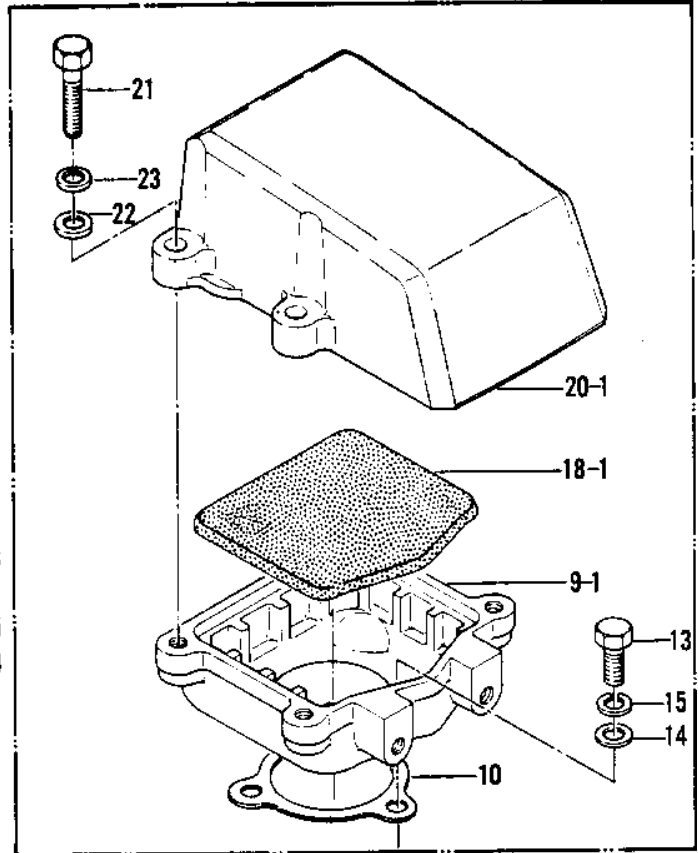

## 1981 JS440 PARTS DIAGRAM

CARBURETOR BRACKETS/FLAME ARRESTER ('79-

JS440-A5

## 1981 JS440 PARTS LIST

CARBURETOR BRACKETS/FLAME ARRESTER ('79-

ITEM NAME	PART NUMBER	QUANTITY
INSULATOR (Ref # 1)	16061-511	1
GASKET,INSULATOR (Ref # 2)	11009-3786	1
BRACKET,CONTROL (Ref # 3)	11034-3004	1
PIPE,PULS (Ref # 4)	92059-518	1
CLAMP,SPARK PLUG CAP (Ref # 5)	92037-1173	1
NUT,8MM (Ref # 6)	312R0800	1
WASHER (Ref # 7)	410S0800	1
WASHER SPRING 8MM (Ref # 8)	461S0800	1
CASE,FLAME ARRESTER (Ref # 9)	59021-527-9G	1
GASKET (Ref # 10)	11060-3702	1
BRACKET,CARBURETOR (Ref # 11)	11034-3003	1
STUD,6X12 (Ref # 12)	171R0612	1
BOLT,HEX HEAD,6X25 (Ref # 13)	110R0625	1
WASHER (Ref # 14)	410S0600	2
WASHER-SPRING,6MM (Ref # 15)	461S0600	2
SPRING (Ref # 16)	92081-544	1
SPRING (Ref # 17)	92081-545	1
ARRESTER,FLAME (Ref # 18)	59006-502	1
PLATE,FLAME ARRESTER (Ref # 19)	59086-540	1
COVER,AIR INTAKE (Ref # 20)	59036-563	1
BOLT,6X30 (Ref # 21)	92001-3022	1