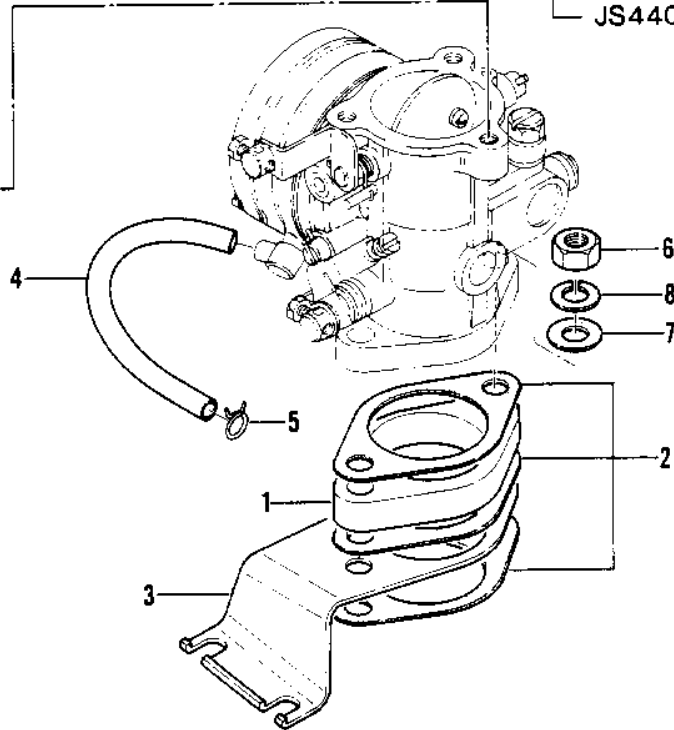

1980 JS440 PARTS DIAGRAM

CARBURETOR BRACKETS/FLAME ARRESTER ('79-

JS440-A5

1980 JS440 PARTS LIST

CARBURETOR BRACKETS/FLAME ARRESTER ('79-

ITEM NAME	PART NUMBER	QUANTITY
INSULATOR (Ref # 1)	16061-511	1
GASKET,INSULATOR (Ref # 2)	11009-3786	3
BRACKET,CONTROL (Ref # 3)	11034-3004	1
PIPE,PULS (Ref # 4)	92059-518	1
CLAMP,SPARK PLUG CAP (Ref # 5)	92037-1173	1
NUT,8MM (Ref # 6)	312R0800	2
WASHER (Ref # 7)	410S0800	2
CASE,FLAME ARRESTER (Ref # 9-1)	32099-2169	1
GASKET (Ref # 10)	11060-3702	1
BOLT 6X22 (Ref # 13)	110R0622	3
WASHER (Ref # 14)	410S0600	3
WASHER-SPRING,6MM (Ref # 15)	461S0600	3
ARRESTER-FLAME (Ref # 18-1)	59006-3706	1
COVER-INTAKE (Ref # 20-1)	59421-3001-YR	1
BOLT,6X30 (Ref # 21)	92001-3022	4
WASHER (Ref # 22)	410S0600	4
WASHER-SPRING,6MM (Ref # 23)	461S0600	4