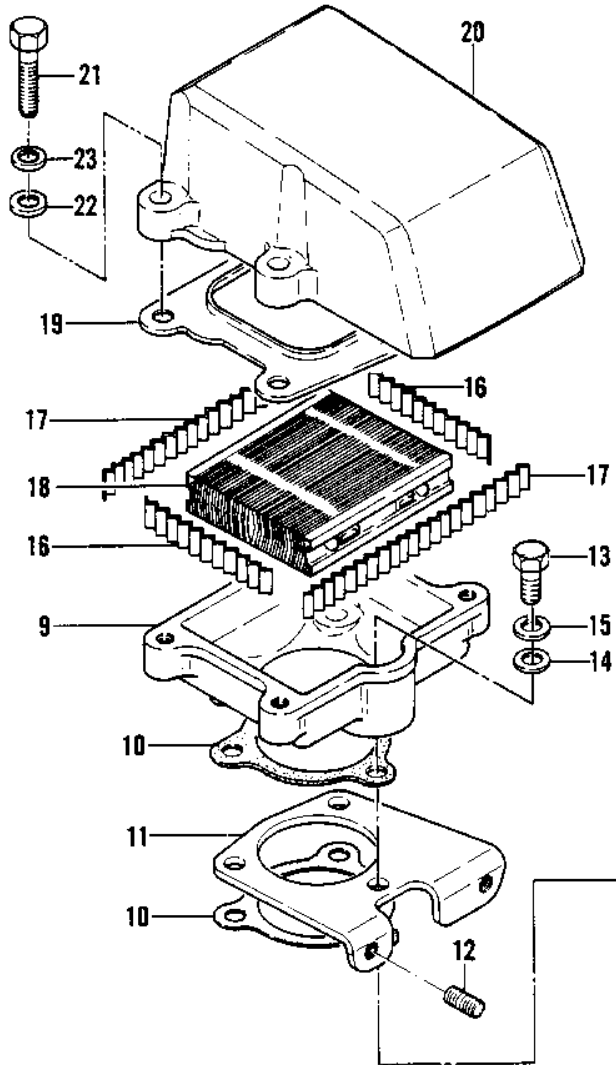

1980 JS440 PARTS DIAGRAM

CARBURETOR BRACKETS/FLAME ARRESTER ('79-

JS440-A5

1980 JS440 PARTS LIST

CARBURETOR BRACKETS/FLAME ARRESTER ('79-

ITEM NAME	PART NUMBER	QUANTITY
INSULATOR (Ref # 1)	16061-511	1
GASKET,INSULATOR (Ref # 2)	11009-3786	3
BRACKET,CONTROL (Ref # 3)	11034-3004	1
PIPE,PULS (Ref # 4)	92059-518	1
CLAMP,SPARK PLUG CAP (Ref # 5)	92037-1173	1
NUT,8MM (Ref # 6)	312R0800	2
WASHER (Ref # 7)	410S0800	2
CASE,FLAME ARRESTER (Ref # 9-1)	32099-2169	1
GASKET (Ref # 10)	11060-3702	1
BOLT 6X22 (Ref # 13)	110R0622	3
WASHER (Ref # 14)	410S0600	3
WASHER-SPRING,6MM (Ref # 15)	461S0600	3
ARRESTER-FLAME (Ref # 18-1)	59006-3706	1
COVER-INTAKE (Ref # 20-1)	59421-3001-YR	1
BOLT,6X30 (Ref # 21)	92001-3022	4
WASHER (Ref # 22)	410S0600	4
WASHER-SPRING,6MM (Ref # 23)	461S0600	4