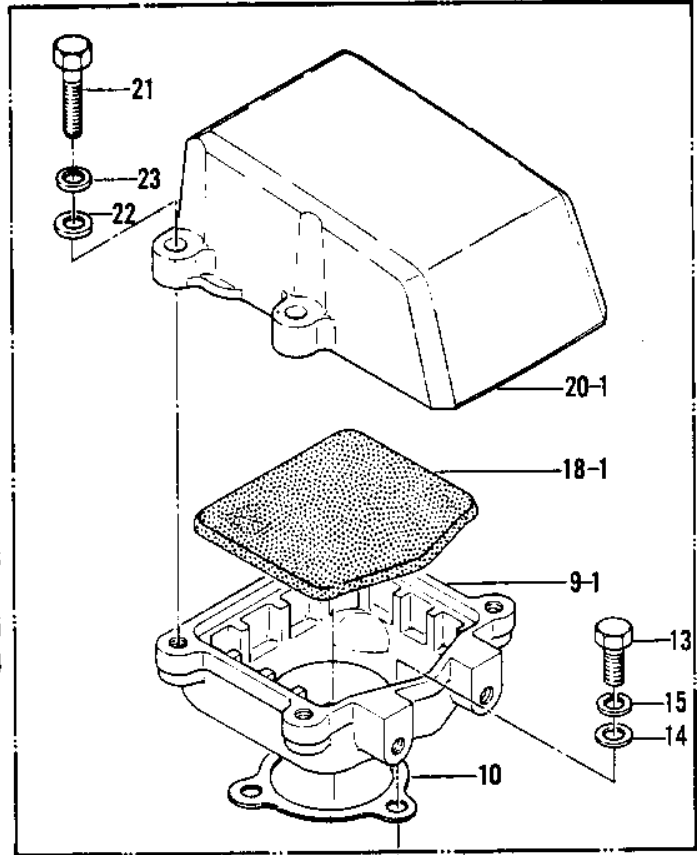

1980 JS440 PARTS DIAGRAM

CARBURETOR BRACKETS/FLAME ARRESTER ('79-

JS440-A5

1980 JS440 PARTS LIST

CARBURETOR BRACKETS/FLAME ARRESTER ('79-

ITEM NAME	PART NUMBER	QUANTITY
INSULATOR (Ref # 1)	16061-511	1
GASKET,INSULATOR (Ref # 2)	11009-3786	3
BRACKET,CONTROL (Ref # 3)	11034-3004	1
PIPE,PULS (Ref # 4)	92059-518	1
CLAMP,SPARK PLUG CAP (Ref # 5)	92037-1173	1
NUT,8MM (Ref # 6)	312R0800	2
WASHER (Ref # 7)	410S0800	2
CASE,FLAME ARRESTER (Ref # 9-1)	32099-2169	1
GASKET (Ref # 10)	11060-3702	1
BOLT 6X22 (Ref # 13)	110R0622	3
WASHER (Ref # 14)	410S0600	3
WASHER-SPRING,6MM (Ref # 15)	461S0600	3
ARRESTER-FLAME (Ref # 18-1)	59006-3706	1
COVER-INTAKE (Ref # 20-1)	59421-3001-YR	1
BOLT,6X30 (Ref # 21)	92001-3022	4
WASHER (Ref # 22)	410S0600	4
WASHER-SPRING,6MM (Ref # 23)	461S0600	4