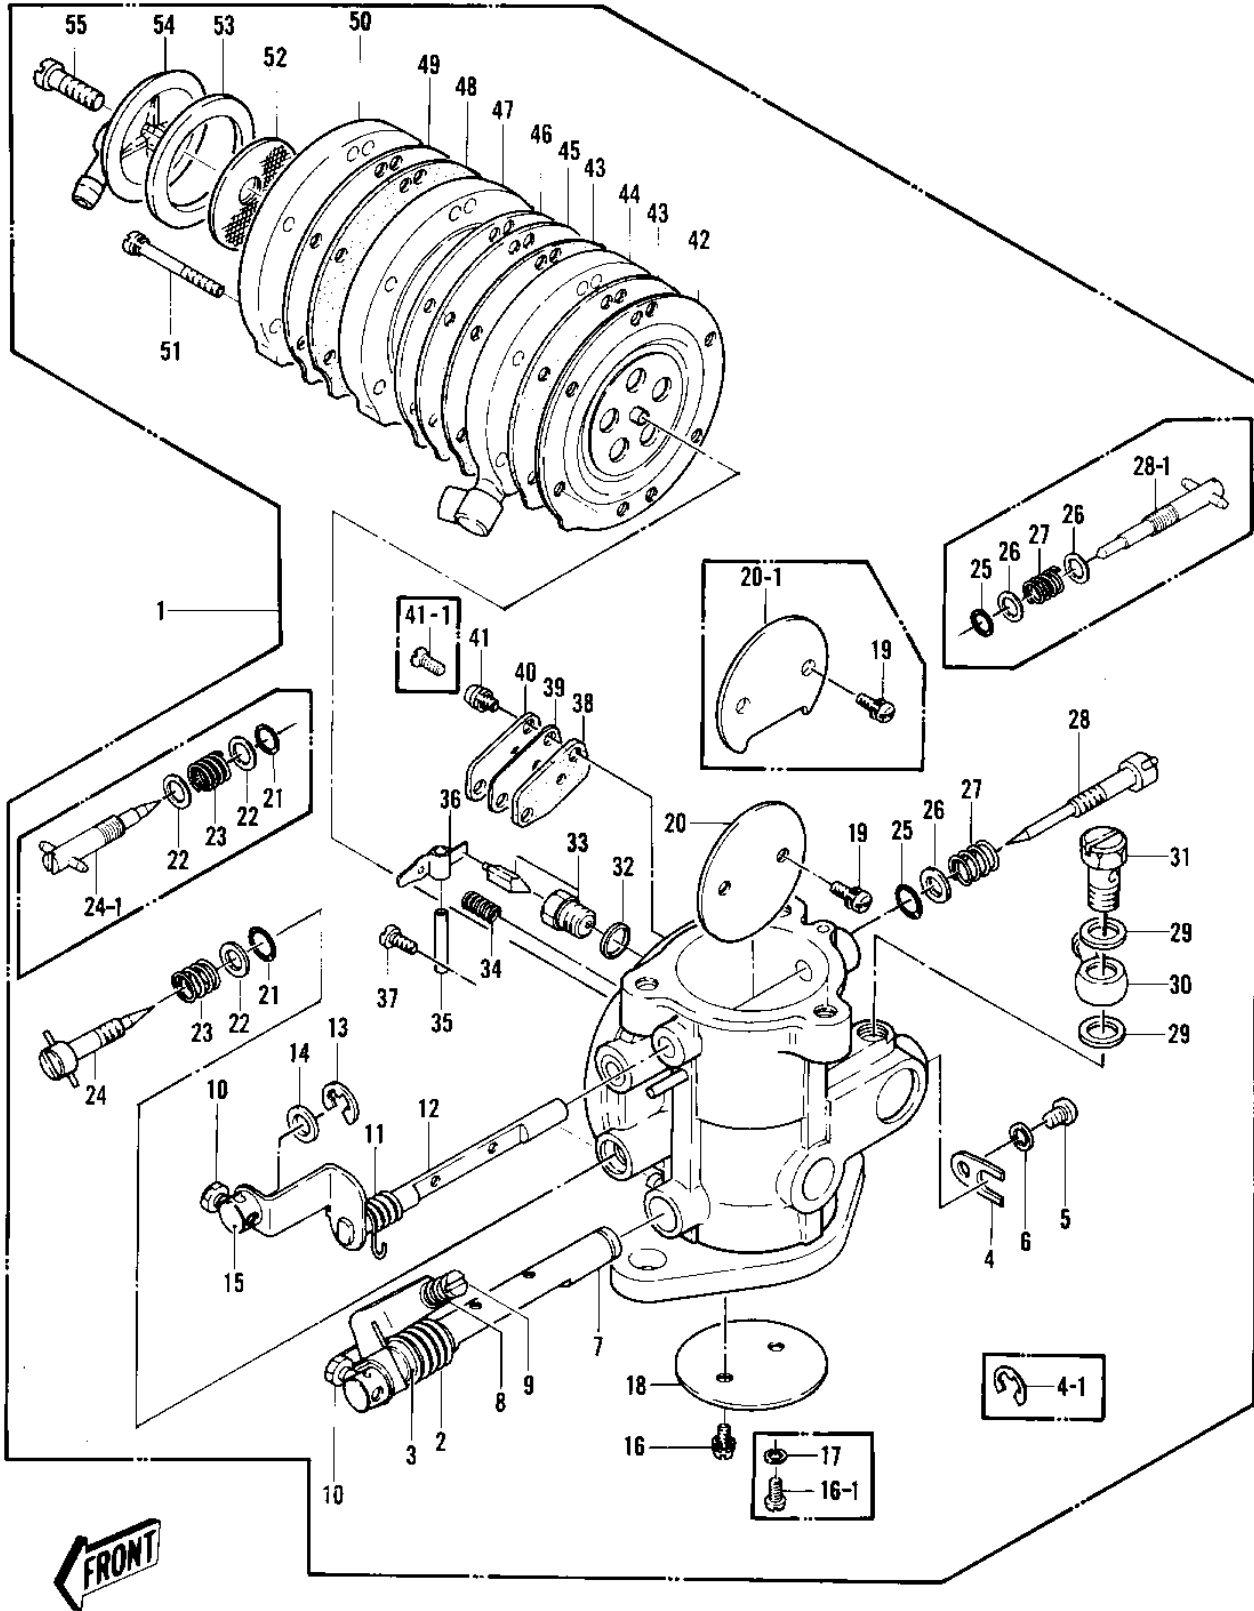

1981 JS440 PARTS DIAGRAM

CARBURETOR ('79-'81 A3/A4/A4A/A5)

Re