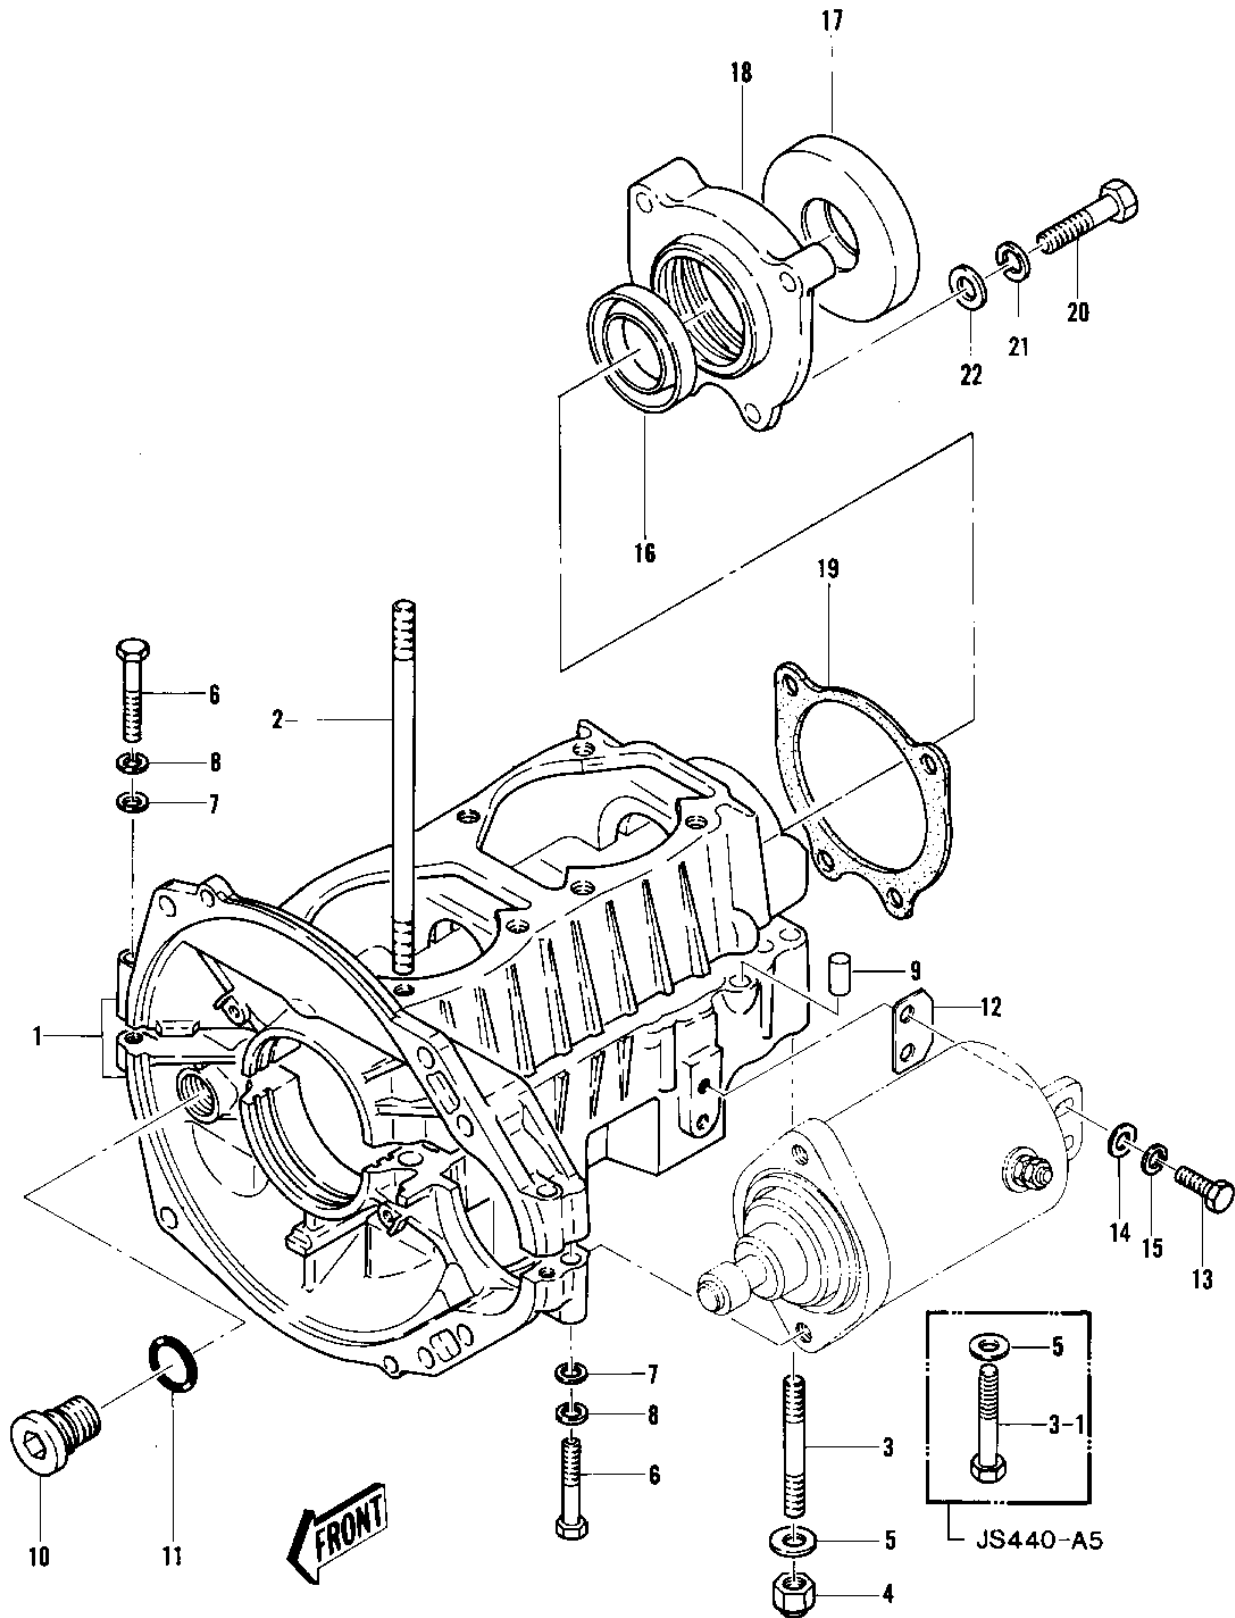

1981 JS440 PARTS DIAGRAM

CRANKCASE ('79-'81 A3/A4/A4A/A5)

1981 JS440 PARTS LIST

CRANKCASE ('79-'81 A3/A4/A4A/A5)

ITEM NAME	PART NUMBER	QUANTITY
CRANKCASE SET (Ref # 1)	14001-3015	1
STUD (Ref # 2)	92004-507	1
STUD (Ref # 3)	92004-514	1
NUT-CAP,8MM (Ref # 4)	92015-3003	1
WASHER (Ref # 5)	410S0800	2
BOLT 6X40 (Ref # 6)	110R0640	1
WASHER (Ref # 7)	410S0600	2
WASHER-SPRING,6MM (Ref # 8)	461S0600	2
PIN-DOWEL (Ref # 9)	92042-007	1
JOINT-STATOR WIRE (Ref # 10)	59071-516	1
"O" RING,16MM (Ref # 11)	670B2016	1
SHIM,STARTER,T=0.4M/M (Ref # 12)	92025-3012	1
SHIM,STARTER,T=0.6M/M (Ref # 12)	92025-3013	1
SHIM,STARTER,T=0.8M/M (Ref # 12)	92025-3014	1
BOLT 6X20 (Ref # 13)	110R0620	1
SEAL,OIL DC305513 (Ref # 16)	92050-512	1
SEAL,OIL SCY547410 (Ref # 17)	92050-508	1
HOUSING,OIL SEAL (Ref # 18)	23072-513-9G	1
GASKET,HOUSING (Ref # 19)	92065-515	1
BOLT,8X38 (Ref # 20)	92001-3017	1
WASHER SPRING 8MM (Ref # 21)	461S0800	1