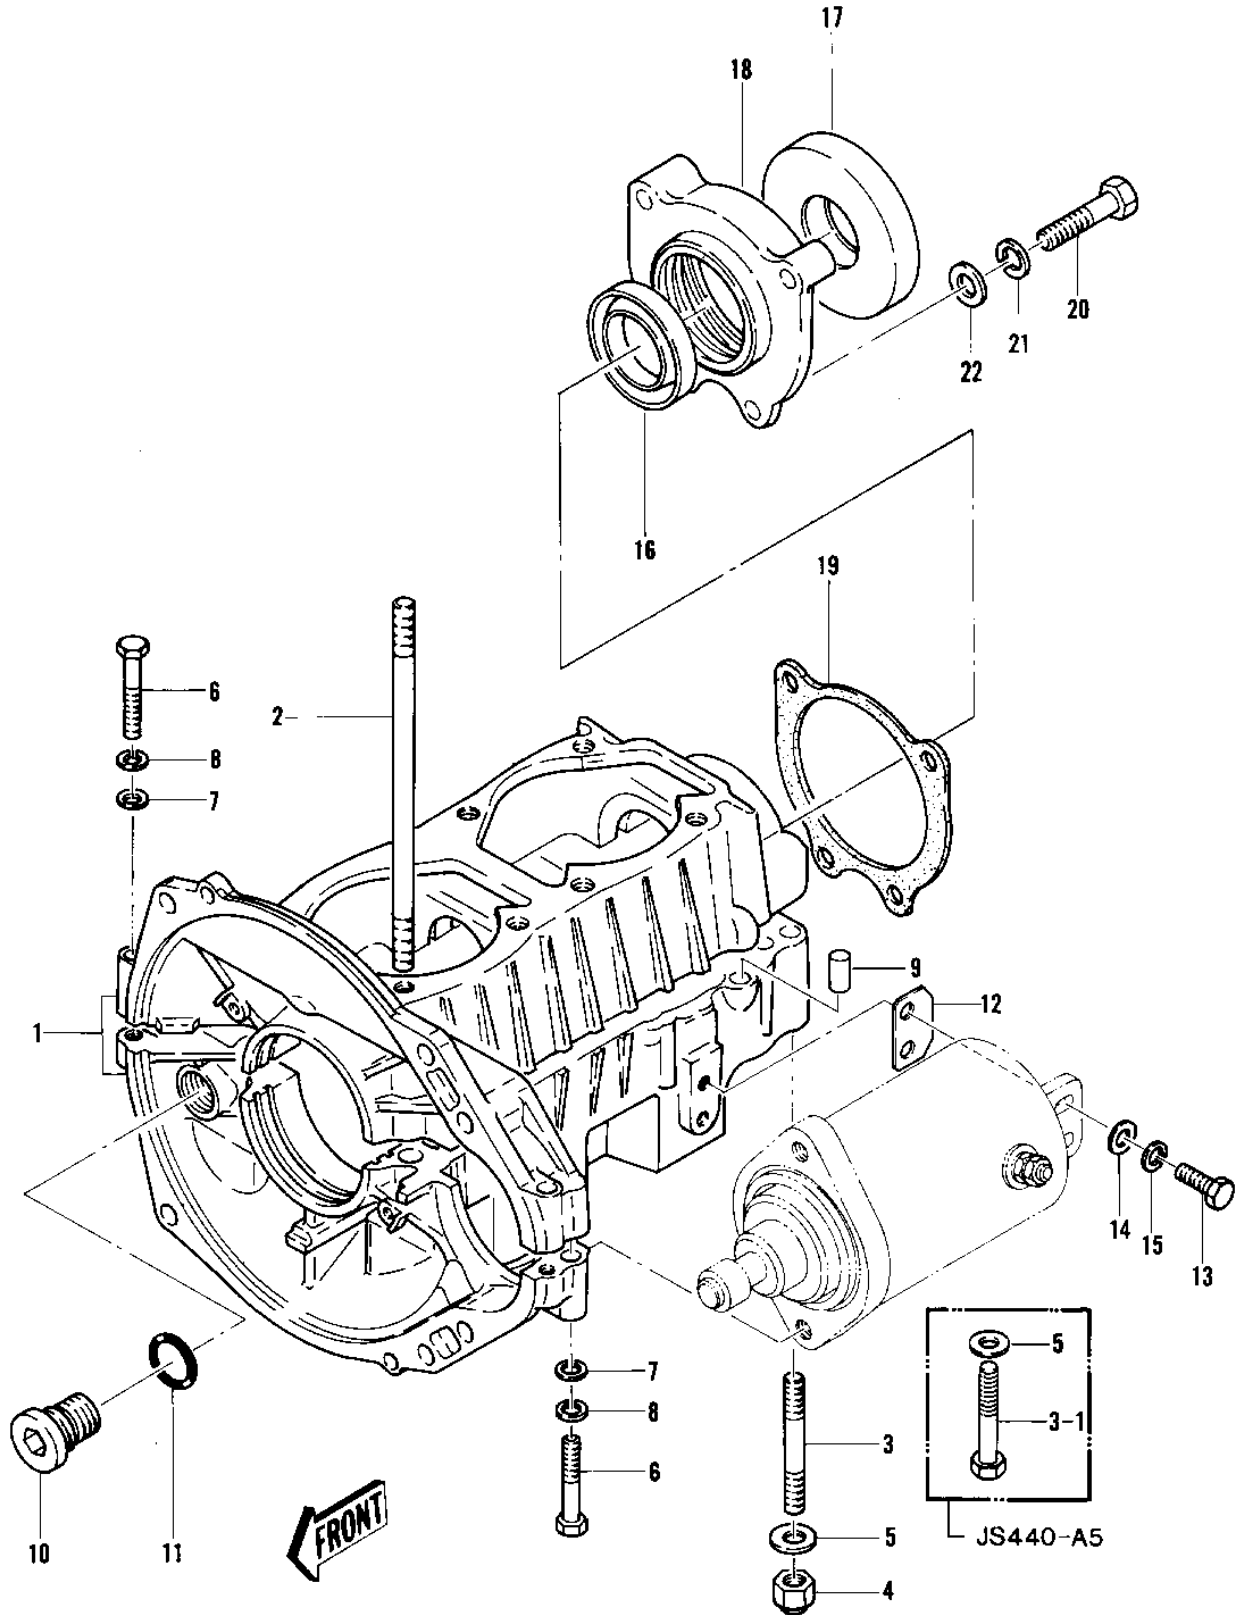

1980 JS440 PARTS DIAGRAM

CRANKCASE ('79-'81 A3/A4/A4A/A5)

1980 JS440 PARTS LIST

CRANKCASE ('79-'81 A3/A4/A4A/A5)

ITEM NAME	PART NUMBER	QUANTITY
SET-CRANKCASE (Ref # 1)	14001-3023-YR	1
STUD (Ref # 2)	92004-507	8
BOLT,8X60 (Ref # 3-1)	92001-3033	10
WASHER (Ref # 5)	410S0800	10
BOLT 6X40 (Ref # 6)	110R0640	3
WASHER (Ref # 7)	410S0600	3
WASHER-SPRING,6MM (Ref # 8)	461S0600	3
PIN-DOWEL (Ref # 9)	92042-007	2
JOINT-STATOR WIRE (Ref # 10)	59071-516	1
"O" RING,16MM (Ref # 11)	670B2016	1
SHIM,STARTER,T=0.4M/M (Ref # 12)	92025-3012	AR
SHIM,STARTER,T=0.6M/M (Ref # 12)	92025-3013	AR
SHIM,STARTER,T=0.8M/M (Ref # 12)	92025-3014	AR
BOLT 6X20 (Ref # 13)	110R0620	2
WASHER (Ref # 14)	410S0600	2
WASHER-SPRING,6MM (Ref # 15)	461S0600	2