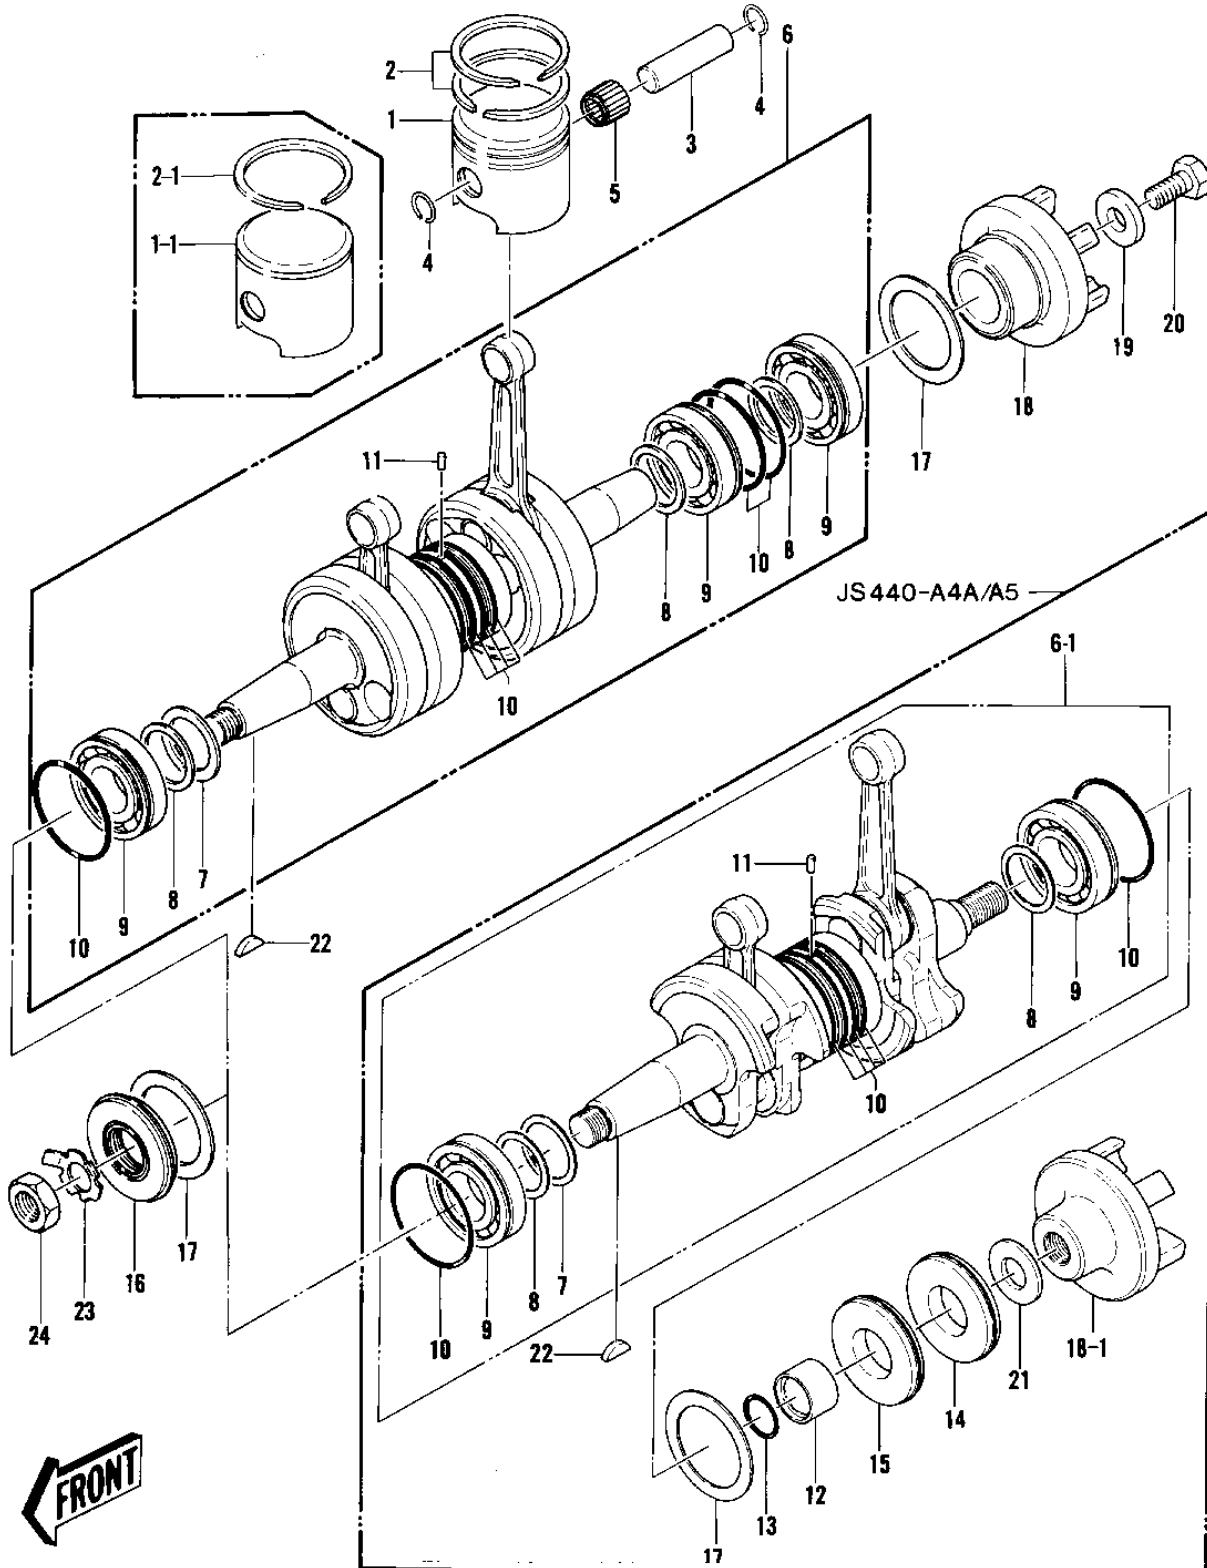

1981 JS440 PARTS DIAGRAM

CRANKSHAFT/PISTONS ('79-'81 A3/A4/A4A/A5)

1981 JS440 PARTS LIST

CRANKSHAFT/PISTONS ('79-'81 A3/A4/A4A/A5)

ITEM NAME	PART NUMBER	QUANTITY
PISTON-ENGINE,STD (Ref # 1)	13001-6001	1
PISTON-ENGINE,STD (Ref # 1-1)	13001-3017	1
PISTON-ENGINE,0.50 (Ref # 1-1)	13029-3001	1
PISTON RING SET (Ref # 2)	13008-530	1
PISTON RING SET,0.25 (Ref # 2)	13026-502	1
RING-PISTON TOP,STD (Ref # 2-1)	13003-3014	1
RING-PISTON TOP,0.50 (Ref # 2-1)	13003-3015	1
PIN-PISTON (Ref # 3)	13002-504	1
CIRCLIP PISTON PIN (Ref # 4)	92036-004	2
BEARING-SMALL END (Ref # 5)	13033-3005	2
CRANKSHAFT ASSY (Ref # 6)	13036-523	1
SHIM-1.0T (Ref # 7)	92025-532	1
SHIM 0.1T (Ref # 8)	92025-513	1
SHIM 0.2T (Ref # 8)	92025-518	1
SHIM 0.3T (Ref # 8)	92025-523	1
SHIM 0.4T (Ref # 8)	92025-527	1
SHIM 0.5T (Ref # 8)	92025-530	1
SHIM 0.6T (Ref # 8)	92025-533	1
BEARING-BALL (Ref # 9)	92045-505	1
O-RING (Ref # 10)	92055-504	1
PIN,DOWEL (Ref # 11)	551A0410	1
SEAL,OIL TCY306210 (Ref # 16)	92050-507	1
WASHER (Ref # 17)	92022-3021	1
COUPLING ASSY,DRIVER (Ref # 18)	42053-3003	1
WASHER,6.0T (Ref # 19)	92022-568	1
BOLT,1/2 INCHX27 (Ref # 20)	92003-537	1
WOODRUFF KEY (Ref # 22)	510A5200	1
WASHER,LOCK,20M/M (Ref # 23)	92022-569	1
NUT,20M/M (Ref # 24)	92015-535	1