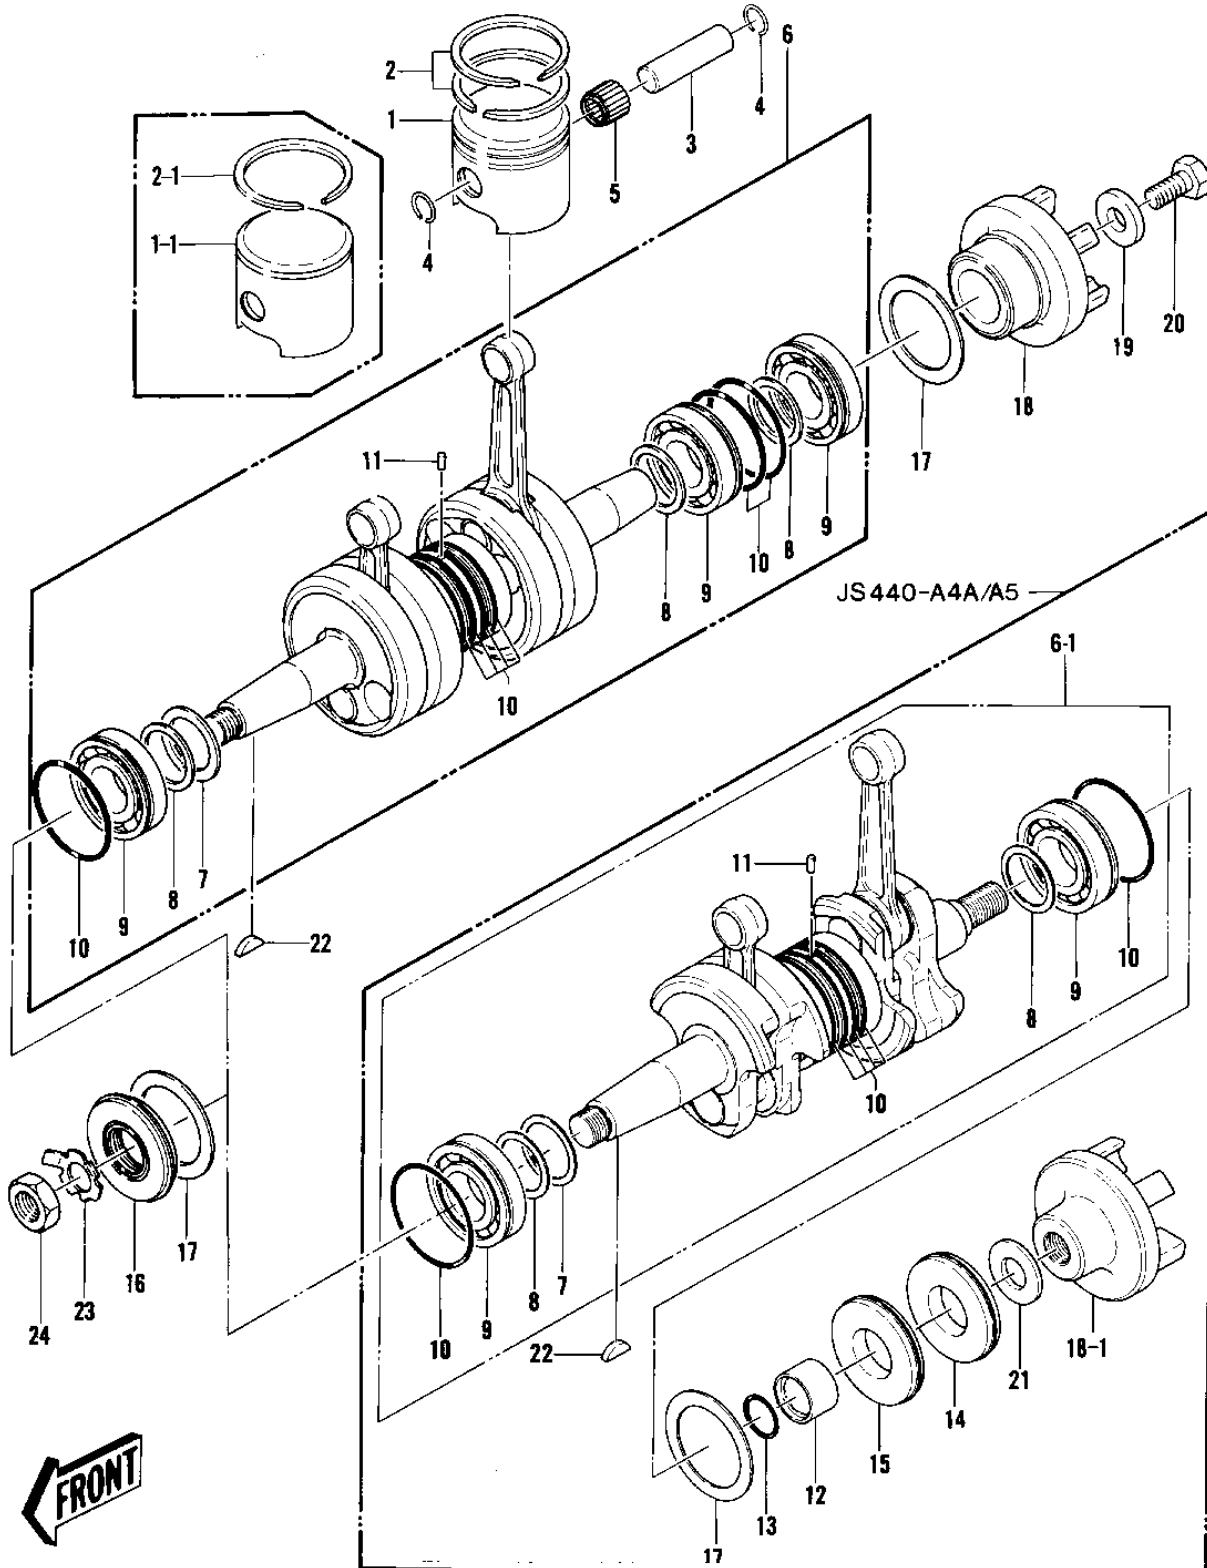

1980 JS440 PARTS DIAGRAM

CRANKSHAFT/PISTONS ('79-'81 A3/A4/A4A/A5)

F

1980 JS440 PARTS LIST

CRANKSHAFT/PISTONS ('79-'81 A3/A4/A4A/A5)

ITEM NAME	PART NUMBER	QUANTITY
PISTON-ENGINE,STD (Ref # 1-1)	13001-3017	2
PISTON-ENGINE,0.50 (Ref # 1-1)	13029-3001	(2
RING-PISTON TOP,STD (Ref # 2-1)	13003-3014	2
RING-PISTON TOP,0.50 (Ref # 2-1)	13003-3015	2
PIN-PISTON (Ref # 3)	13002-504	2
CIRCLIP PISTON PIN (Ref # 4)	92036-004	4
CIRCLIP PISTON PIN (Ref # 4)	92036-004	4
BEARING-SMALL END (Ref # 5)	13033-3005	2
BEARING-SMALL END (Ref # 5)	13033-3005	2
CRANKSHAFT ASSY, (Ref # 6-1)	13031-3011	1
SHIM-1.0T (Ref # 7)	92025-532	1
SHIM 0.1T (Ref # 8)	92025-513	AR
SHIM 0.2T (Ref # 8)	92025-518	AR
SHIM 0.3T (Ref # 8)	92025-523	AR
SHIM 0.4T (Ref # 8)	92025-527	AR
SHIM 0.5T (Ref # 8)	92025-530	AR
SHIM 0.6T (Ref # 8)	92025-533	AR
BEARING-BALL (Ref # 9)	92045-505	2
O-RING (Ref # 10)	92055-504	6
PIN,DOWEL (Ref # 11)	551A0410	1
SLEEVE,CRANKSHAFT OUT (Ref # 12)	42036-3007	1
"0" RING,CRANKSHAFT (Ref # 13)	92055-3009	1
SEAL-OIL,TCY306210 (Ref # 14)	92049-3005	1
SEAL-OIL,DCY30629 (Ref # 15)	92049-3006	1
SEAL,OIL TCY306210 (Ref # 16)	92050-507	1
WASHER (Ref # 17)	92022-3021	2
COUPLING (Ref # 18-1)	42034-3706	1
WASHER,18.5X38X4 (Ref # 21)	92022-3028	1
WOODRUFF KEY (Ref # 22)	510A5200	1