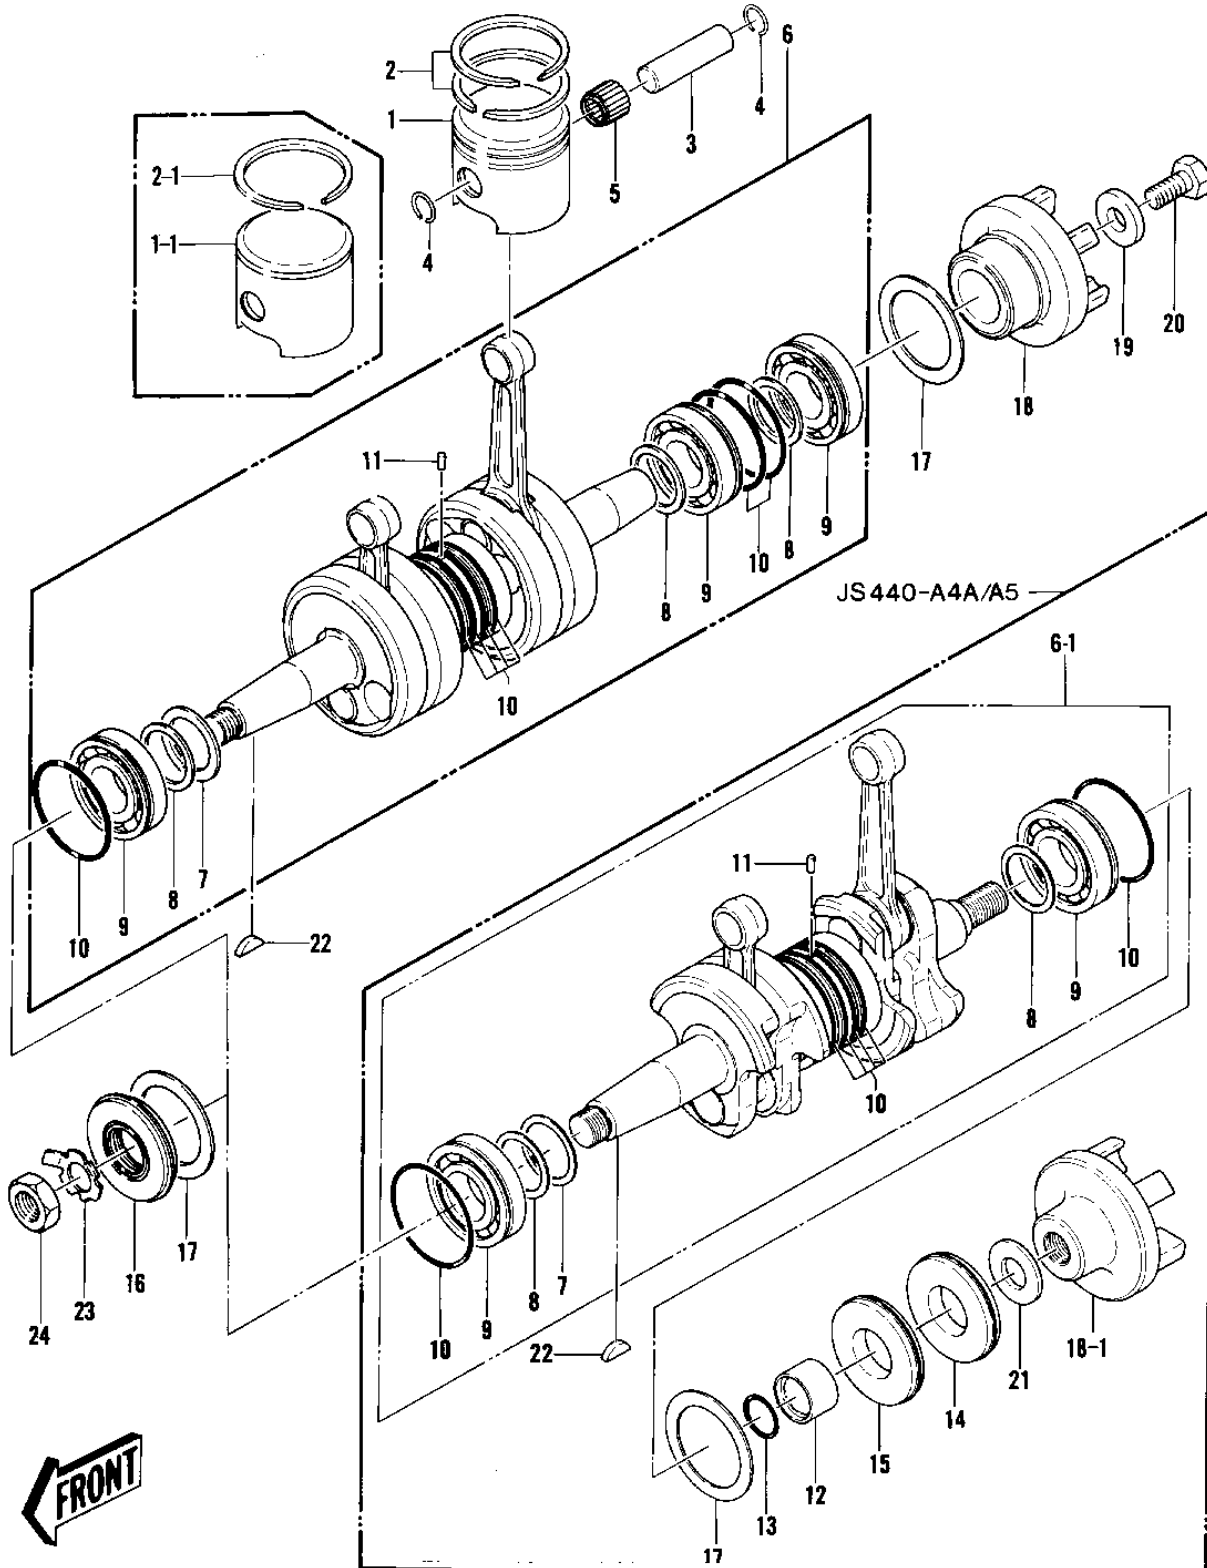

1979 JS440 PARTS DIAGRAM

CRANKSHAFT/PISTONS ('79-'81 A3/A4/A4A/A5)

F

1979 JS440 PARTS LIST

CRANKSHAFT/PISTONS ('79-'81 A3/A4/A4A/A5)

ITEM NAME	PART NUMBER	QUANTITY
PISTON-ENGINE,STD (Ref # 1)	13001-6001	2
PISTON-ENGINE,STD (Ref # 1-1)	13001-3017	(2
PISTON-ENGINE,0.50 (Ref # 1-1)	13029-3001	(2
PISTON RING SET (Ref # 2)	13008-530	2
PISTON RING SET,0.25 (Ref # 2)	13026-502	(2
RING-PISTON TOP,STD (Ref # 2-1)	13003-3014	(2
RING-PISTON TOP,0.50 (Ref # 2-1)	13003-3015	(2
PIN-PISTON (Ref # 3)	13002-504	2
CIRCLIP PISTON PIN (Ref # 4)	92036-004	4
CIRCLIP PISTON PIN (Ref # 4)	92036-004	4
BEARING-SMALL END (Ref # 5)	13033-3005	2
BEARING-SMALL END (Ref # 5)	13033-3005	2
CRANKSHAFT ASSY, (Ref # 6-1)	13031-3011	1
SHIM-1.0T (Ref # 7)	92025-532	1
SHIM 0.1T (Ref # 8)	92025-513	AR
SHIM 0.2T (Ref # 8)	92025-518	AR
SHIM 0.3T (Ref # 8)	92025-523	AR
SHIM 0.4T (Ref # 8)	92025-527	AR
SHIM 0.5T (Ref # 8)	92025-530	AR
SHIM 0.6T (Ref # 8)	92025-533	AR
BEARING-BALL (Ref # 9)	92045-505	2
O-RING (Ref # 10)	92055-504	6
PIN,DOWEL (Ref # 11)	551A0410	1
SLEEVE,CRANKSHAFT OUT (Ref # 12)	42036-3007	1
"O" RING,CRANKSHAFT (Ref # 13)	92055-3009	1
SEAL-OIL,TCY306210 (Ref # 14)	92049-3005	1
SEAL-OIL,DCY30629 (Ref # 15)	92049-3006	1
SEAL,OIL TCY306210 (Ref # 16)	92050-507	1
WASHER (Ref # 17)	92022-3021	2

1979 JS440 PARTS LIST

CRANKSHAFT/PISTONS ('79-'81 A3/A4/A4A/A5)

ITEM NAME	PART NUMBER	QUANTITY
COUPLING (Ref # 18-1)	42034-3706	1
WASHER,18.5X38X4 (Ref # 21)	92022-3028	1
WOODRUFF KEY (Ref # 22)	510A5200	1
WASHER,LOCK,20M/M (Ref # 23)	92022-569	1
NUT,20M/M (Ref # 24)	92015-535	1