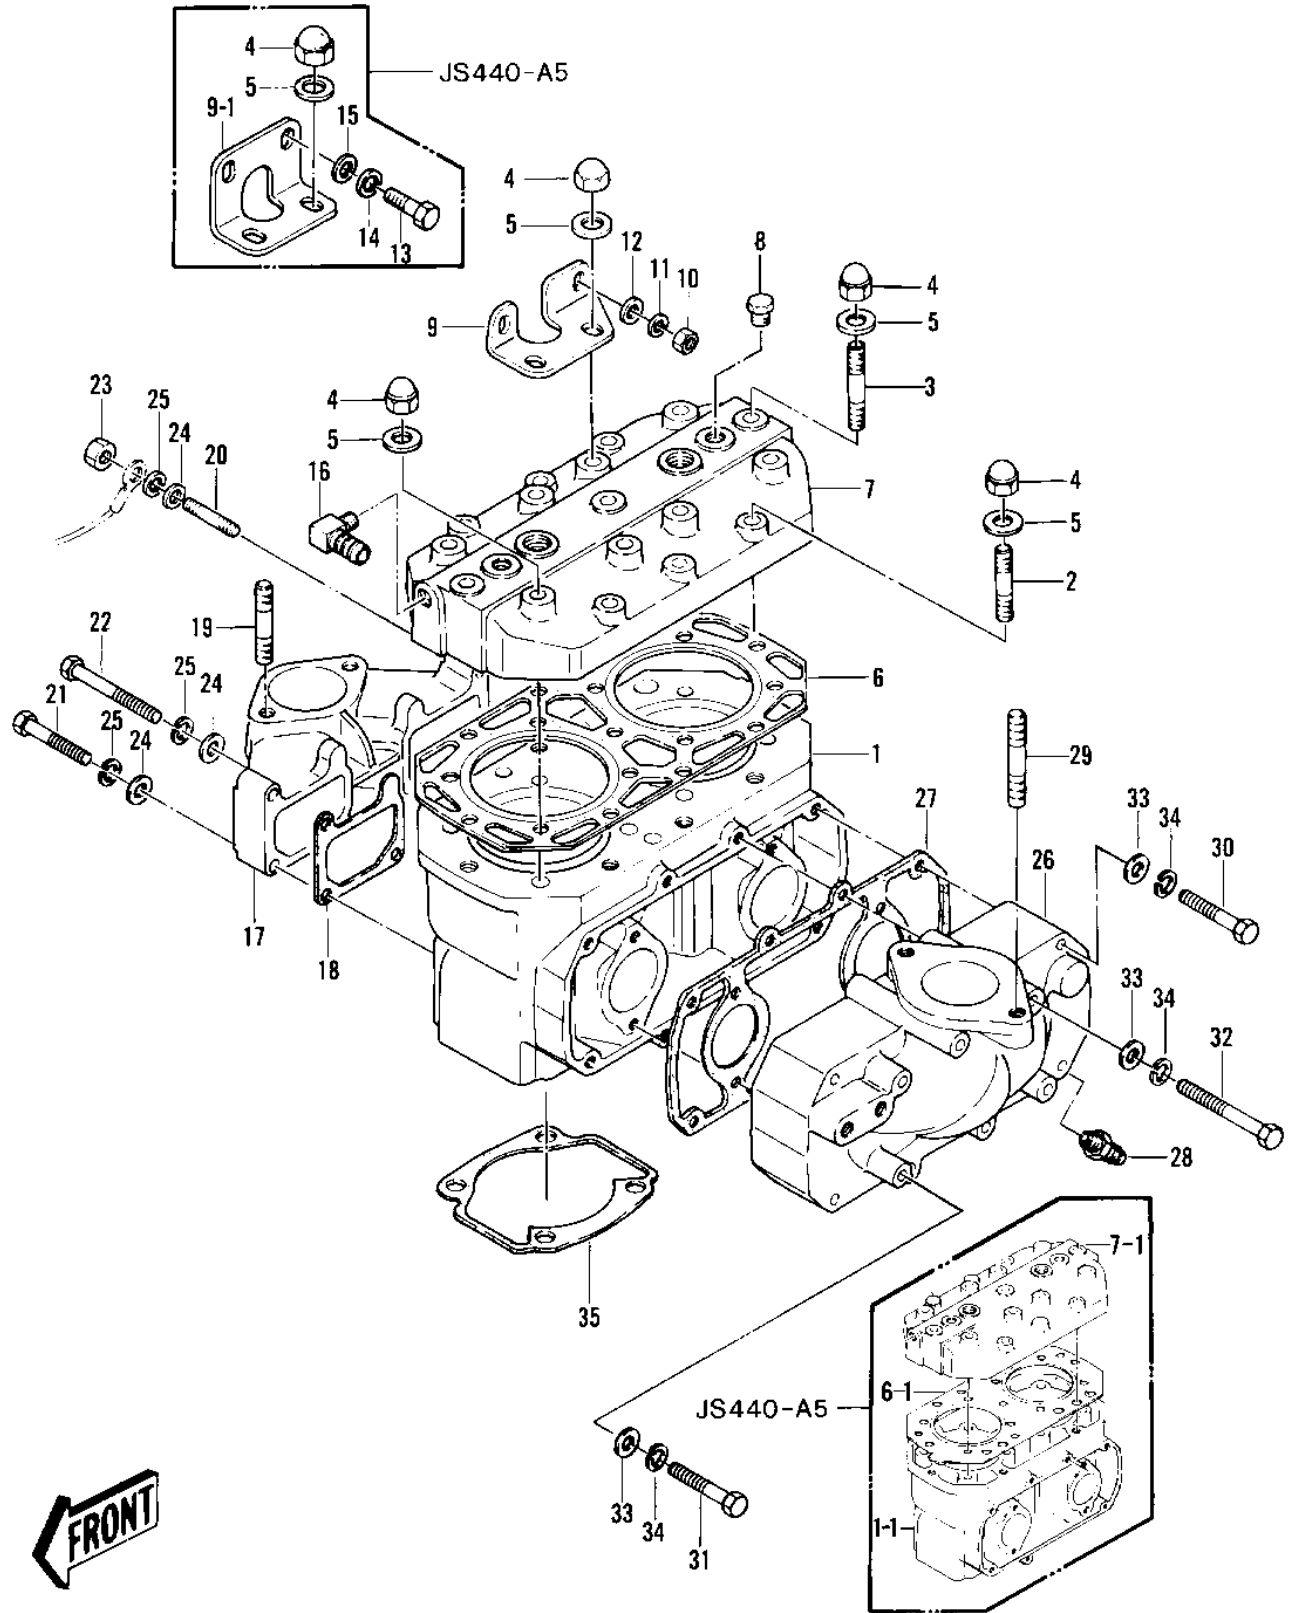

# 1981 JS440 PARTS DIAGRAM

CYLINDER HEAD/CYLINDER ('79-'81 A3/A4/A4)

# 1981 JS440 PARTS LIST

CYLINDER HEAD/CYLINDER ('79-'81 A3/A4/A4)

ITEM NAME	PART NUMBER	QUANTITY
CYLINDER ASSY (Ref # 1)	11005-3033	1
STUD,8X42 (Ref # 2)	92004-3009	6
STUD,8X50 (Ref # 3)	92004-3010	3
NUT-CAP,8MM (Ref # 4)	92015-3003	17
WASHER (Ref # 5)	411S0800	17
GASKET-HEAD (Ref # 6)	11004-3711	1
HEAD ASSY,CYLINDER (Ref # 7)	49086-3001	1
PLUG,DRAIN (Ref # 8)	92066-3001	2
BRACKET,CARBURETOR (Ref # 9)	11034-3002	1
NUT,6M/M (Ref # 10)	311R0600	2
WASHER-SPRING,6MM (Ref # 11)	461S0600	2
WASHER,PLAIN,6M/M (Ref # 12)	92022-3018	2
ELBOW-WATER HOSE (Ref # 16)	52014-3002	1
MANIFOLD-INTAKE (Ref # 17)	59076-505-YR	1
GASKET,INTAKE (Ref # 18)	11009-3785	2
STUD,8X35 (Ref # 19)	172R0835	2
STUD,6X35 (Ref # 20)	172R0635	1
BOLT 6X35 (Ref # 21)	110R0635	3
BOLT,6X70 (Ref # 22)	110R0670	2
NUT,6M/M (Ref # 23)	311R0600	1
WASHER (Ref # 24)	410S0600	6
WASHER-SPRING,6MM (Ref # 25)	461S0600	6
MANIFOLD-EXHAUST (Ref # 26)	59081-504-YR	1
GASKET,EXHAUST MANIF (Ref # 27)	11009-3779	1
JOINT,HOSE (Ref # 28)	92005-3001	1
STUD,8X35 (Ref # 29)	172R0835	2
BOLT 6X55 (Ref # 30)	110R0655	6
BOLT 6X75 (Ref # 31)	110R0675	4
BOLT 6X90 (Ref # 32)	110R0690	2