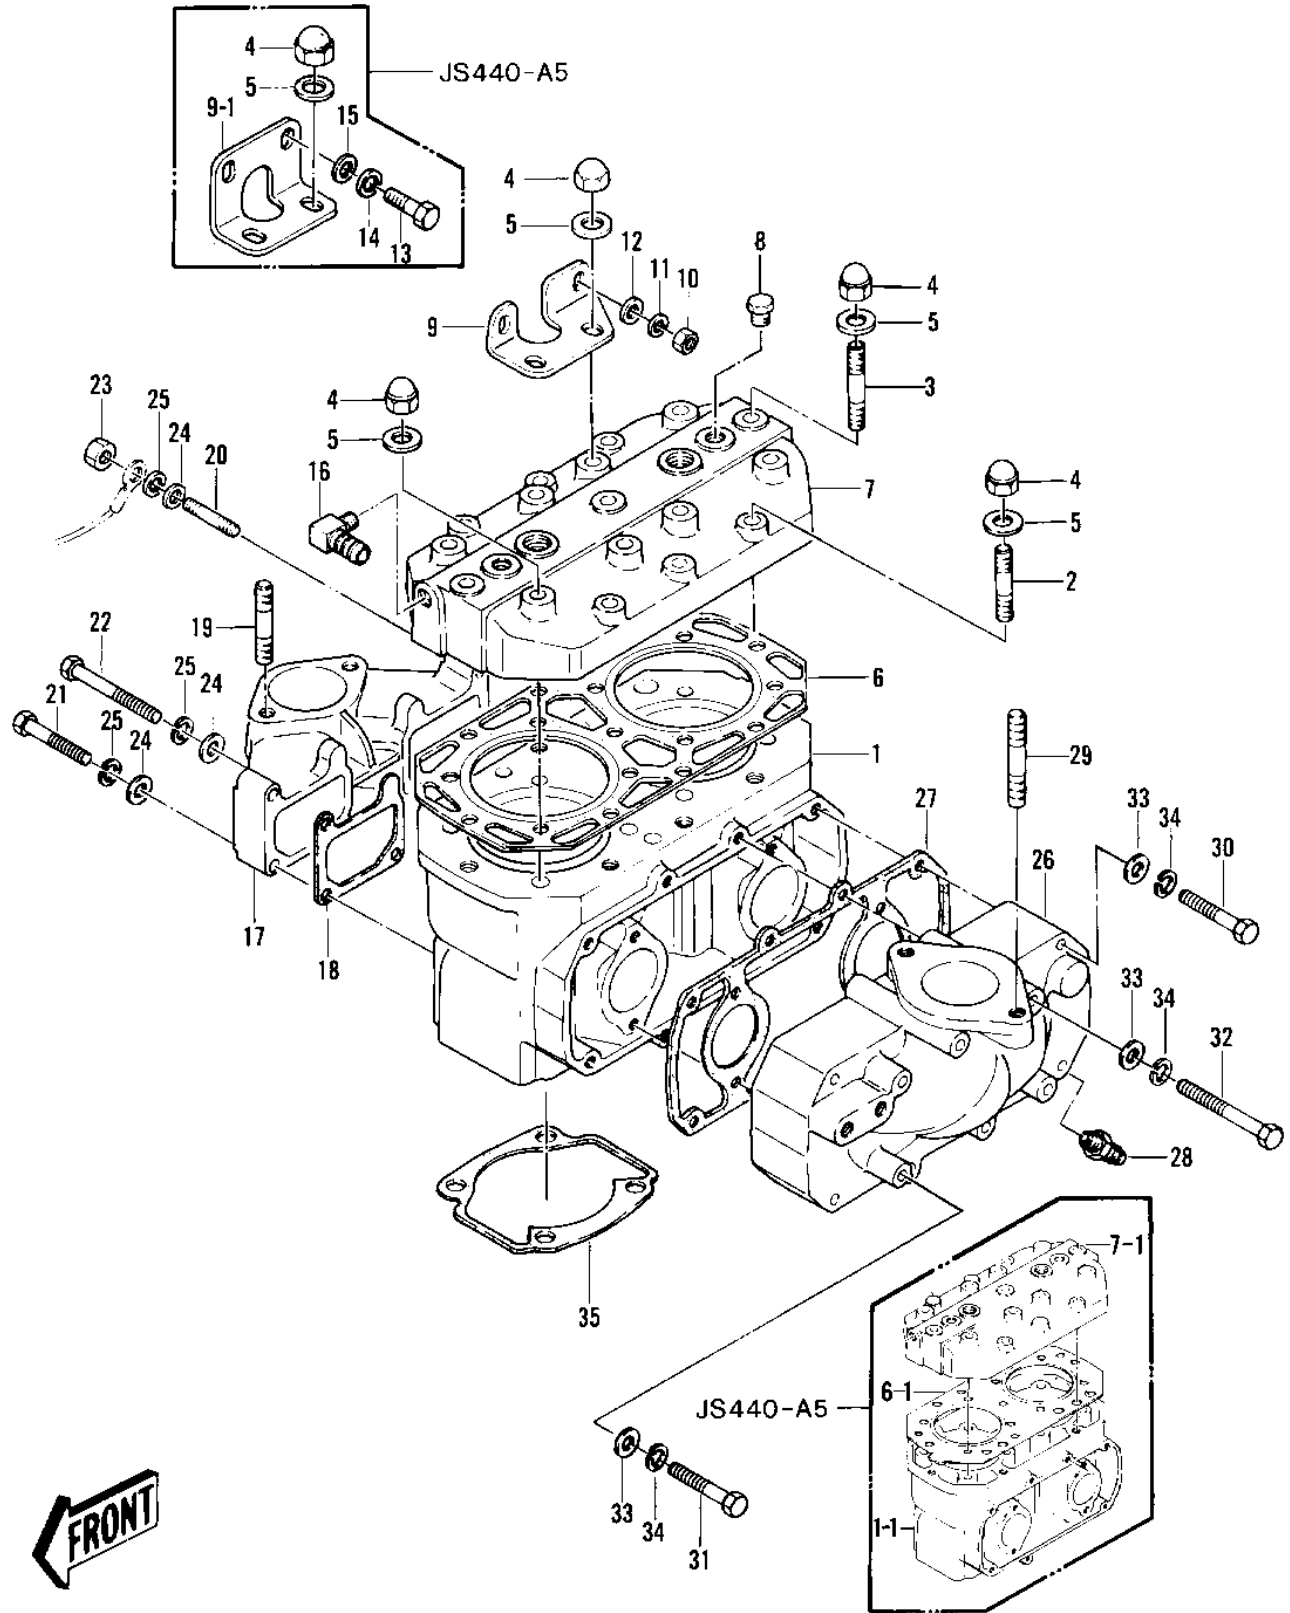

1980 JS440 PARTS DIAGRAM

CYLINDER HEAD/CYLINDER ('79-'81 A3/A4/A4)

1980 JS440 PARTS LIST

CYLINDER HEAD/CYLINDER ('79-'81 A3/A4/A4)

ITEM NAME	PART NUMBER	QUANTITY
CYLINDER-ENGINE (Ref # 1-1)	11005-3704	1
STUD,8X42 (Ref # 2)	92004-3016	4
STUD,8X50 (Ref # 3)	92004-3017	3
NUT-CAP,8MM (Ref # 4)	92015-3003	15
WASHER (Ref # 5)	411S0800	15
GASKET-HEAD (Ref # 6-1)	11004-3707	1
HEAD-COMP-CYLINDER (Ref # 7-1)	11008-3002-YR	1
BRACKET,CARBURETOR (Ref # 9-1)	11034-3011	1
BOLT 6X14 (Ref # 13)	110R0614	2
WASHER (Ref # 14)	411S0600	2
WASHER-SPRING,6MM (Ref # 15)	461S0600	2
ELBOW-WATER HOSE (Ref # 16)	52014-3002	1
MANIFOLD-INTAKE (Ref # 17)	59076-505-YR	1
GASKET,INTAKE (Ref # 18)	11009-3785	2
STUD,8X35 (Ref # 19)	172R0835	2
STUD,6X35 (Ref # 20)	171R0635	1
BOLT 6X35 (Ref # 21)	110R0635	3
BOLT,6X70 (Ref # 22)	110R0670	2
NUT,6M/M (Ref # 23)	311R0600	1
WASHER (Ref # 24)	410S0600	6
WASHER-SPRING,6MM (Ref # 25)	461S0600	6
MANIFOLD-EXHAUST (Ref # 26)	59081-504-YR	1
GASKET,EXHAUST MANIF (Ref # 27)	11009-3779	1
JOINT,HOSE (Ref # 28)	92005-3001	1
STUD,8X35 (Ref # 29)	172R0835	2
BOLT,6X50 (Ref # 30)	110R0650	6
BOLT,6X70 (Ref # 31)	110R0670	4
BOLT,6X85 (Ref # 32)	110R0685	2
WASHER (Ref # 33)	410S0600	12