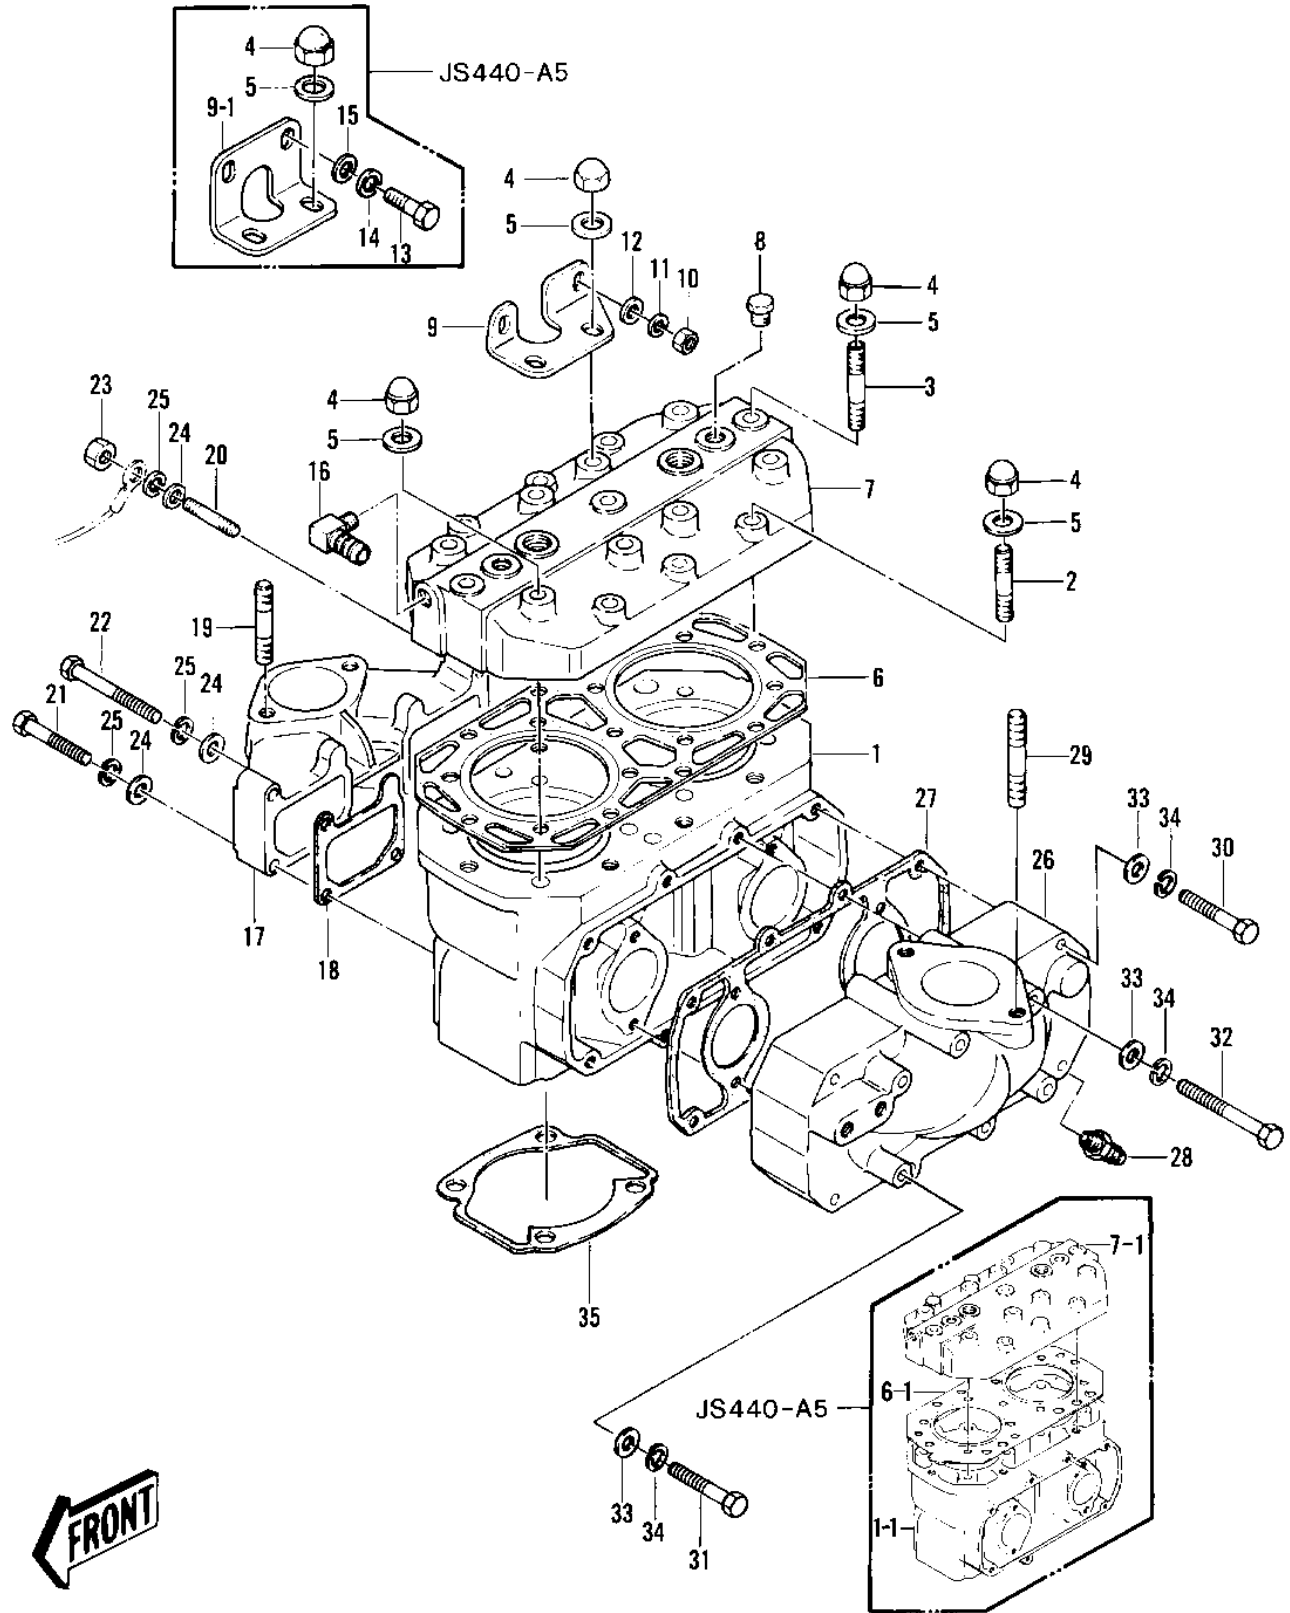

# 1979 JS440 PARTS DIAGRAM

CYLINDER HEAD/CYLINDER ('79-'81 A3/A4/A4)

# 1979 JS440 PARTS LIST

CYLINDER HEAD/CYLINDER ('79-'81 A3/A4/A4)

ITEM NAME	PART NUMBER	QUANTITY
CYLINDER ASSY (Ref # 1)	11005-3033	1
STUD,8X42 (Ref # 2)	92004-3009	6
STUD,8X50 (Ref # 3)	92004-3010	3
NUT-CAP,8MM (Ref # 4)	92015-3003	17
WASHER (Ref # 5)	411S0800	17
GASKET-HEAD (Ref # 6)	11004-3008	1
HEAD ASSY,CYLINDER (Ref # 7)	49086-3001	1
BRACKET,CARBURETOR (Ref # 9)	11034-3002	1
NUT,6M/M (Ref # 10)	311R0600	2
WASHER-SPRING,6MM (Ref # 11)	461S0600	2
WASHER,PLAIN,6M/M (Ref # 12)	92022-3018	2
ELBOW-WATER HOSE (Ref # 16)	52014-3002	1
MANIFOLD-INTAKE (Ref # 17)	59076-505-YR	1
GASKET,INTAKE (Ref # 18)	11009-3785	2
STUD,8X35 (Ref # 19)	172R0835	2
STUD,6X35 (Ref # 20)	172R0635	1
BOLT 6X35 (Ref # 21)	110R0635	3
BOLT,6X70 (Ref # 22)	110R0670	2
NUT,6M/M (Ref # 23)	311R0600	1
WASHER (Ref # 24)	410S0600	6
WASHER-SPRING,6MM (Ref # 25)	461S0600	6
MANIFOLD-EXHAUST (Ref # 26)	59081-504-YR	1
GASKET,EXHAUST MANIF (Ref # 27)	11009-3779	1
JOINT,HOSE (Ref # 28)	92005-3001	1
STUD,8X35 (Ref # 29)	172R0835	2
BOLT 6X55 (Ref # 30)	110R0655	6
BOLT 6X75 (Ref # 31)	110R0675	4
BOLT 6X90 (Ref # 32)	110R0690	2
WASHER (Ref # 33)	410S0600	12