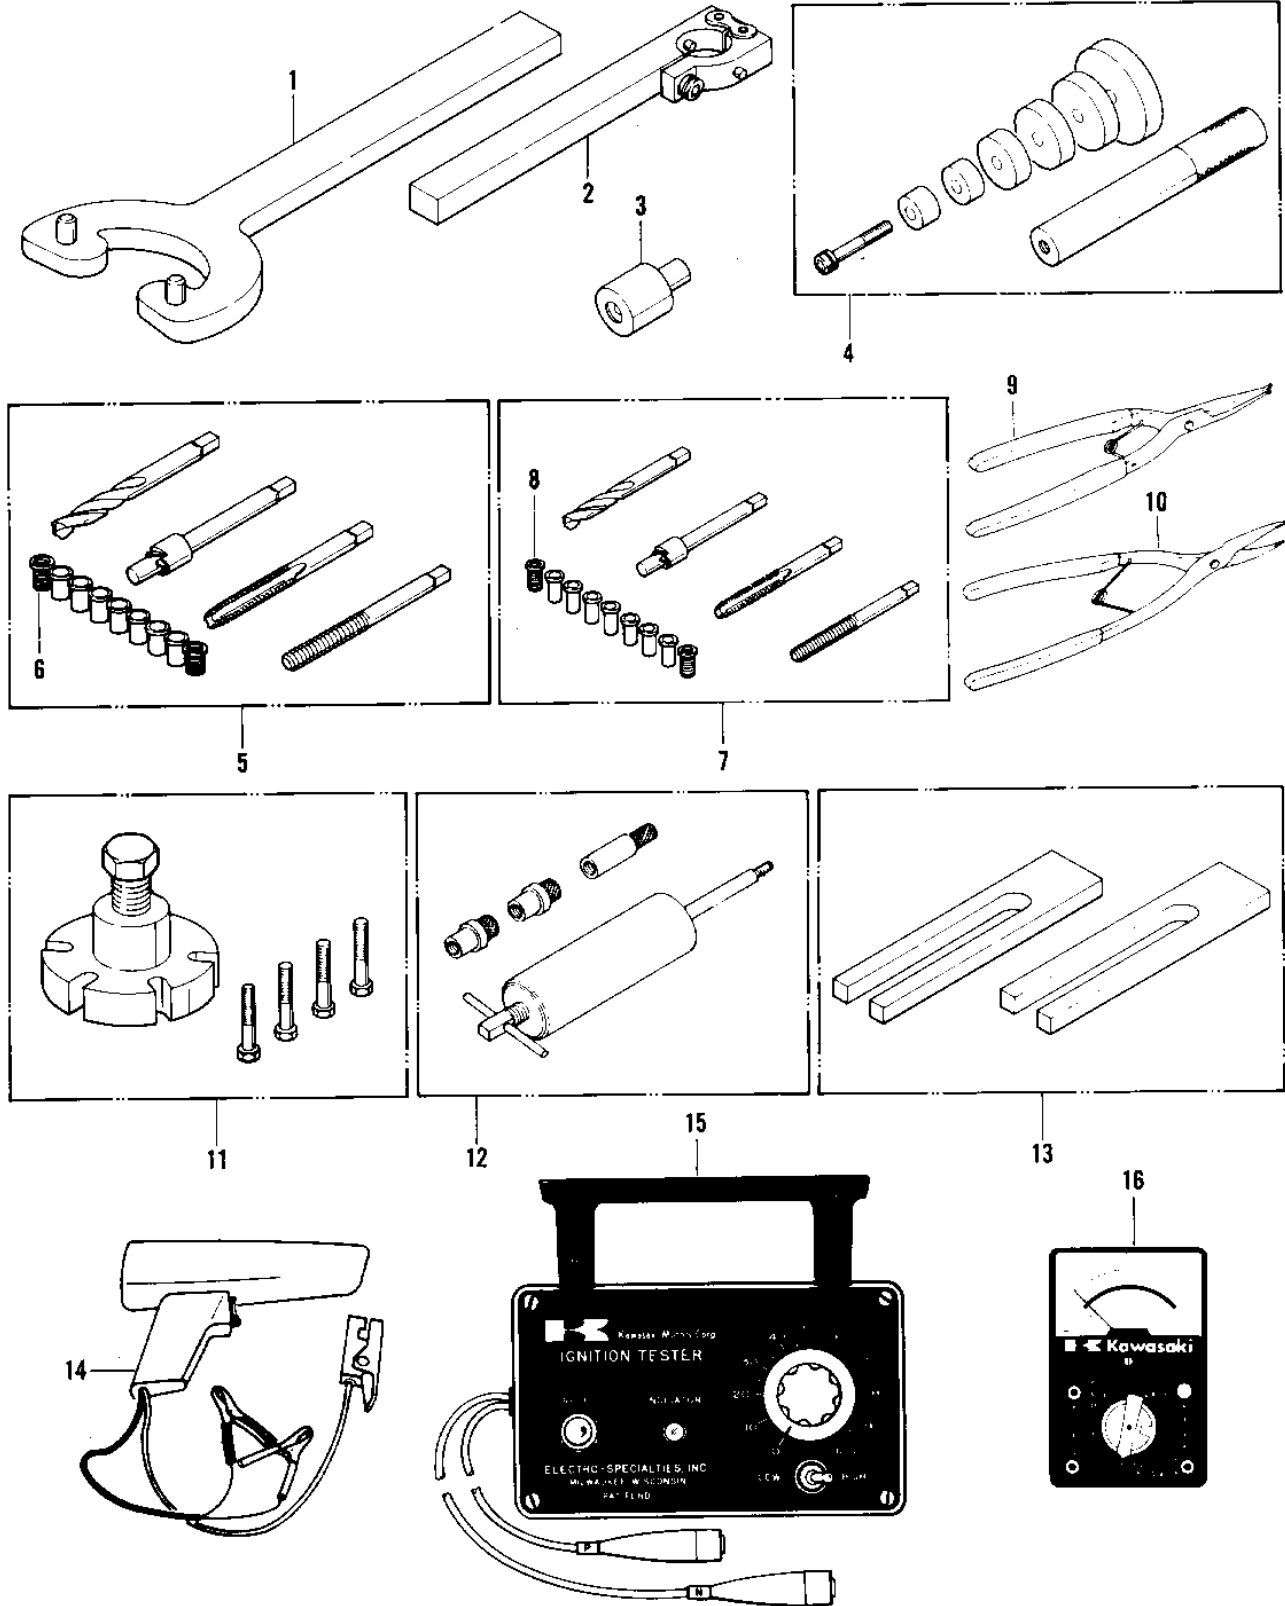

1978 JS440 PARTS DIAGRAM

SPECIAL SERVICE TOOLS ('77-'78 A1/A1A/A2)

1978 JS440 PARTS LIST

SPECIAL SERVICE TOOLS ('77-'78 A1/A1A/A2)

ITEM NAME	PART NUMBER	QUANTITY
COUPL FWHL SPAN (Canada) (Ref # 1)	W56019-002	1
HOLDER-DRIVE SHAFT (Ref # 2)	W56019-003	1
ADAPTER-COUPLER PLLR (Ref # 3)	W56019-001	1
UNAVAILABLE IN PRICE BOOK (Ref # 4)	W56019-004	1
KIT-THREAD RPR,8MM (Ref # 5)	W56019-008	1
THRD INSERT 8MM (Canada) (Ref # 6)	W56019-009	1
KIT-THREAD RPR,6MM (Ref # 7)	W56019-006	1
THRD INSERT 6MM (Canada) (Ref # 8)	W56019-007	1
PLIERS,CIRCLIP,OUTSID (Ref # 9)	57001-144	1
PLIERS,CIRCLIP,INSIDE (Ref # 10)	57001-143	1
57001-259 (Canada) (Ref # 11)	T57001-259	1
57001-910 (Canada) (Ref # 12)	T57001-910	1
UNAVAILABLE IN PRICE BOOK (Ref # 13)	T57001-170	1
*** N.L.A.*** (Canada) (Ref # 14)	57001-3514	1
*** N.L.A.*** (Canada) (Ref # 15)	T56019-201	1
MULTIMETER (Ref # 16)	57001-983	1