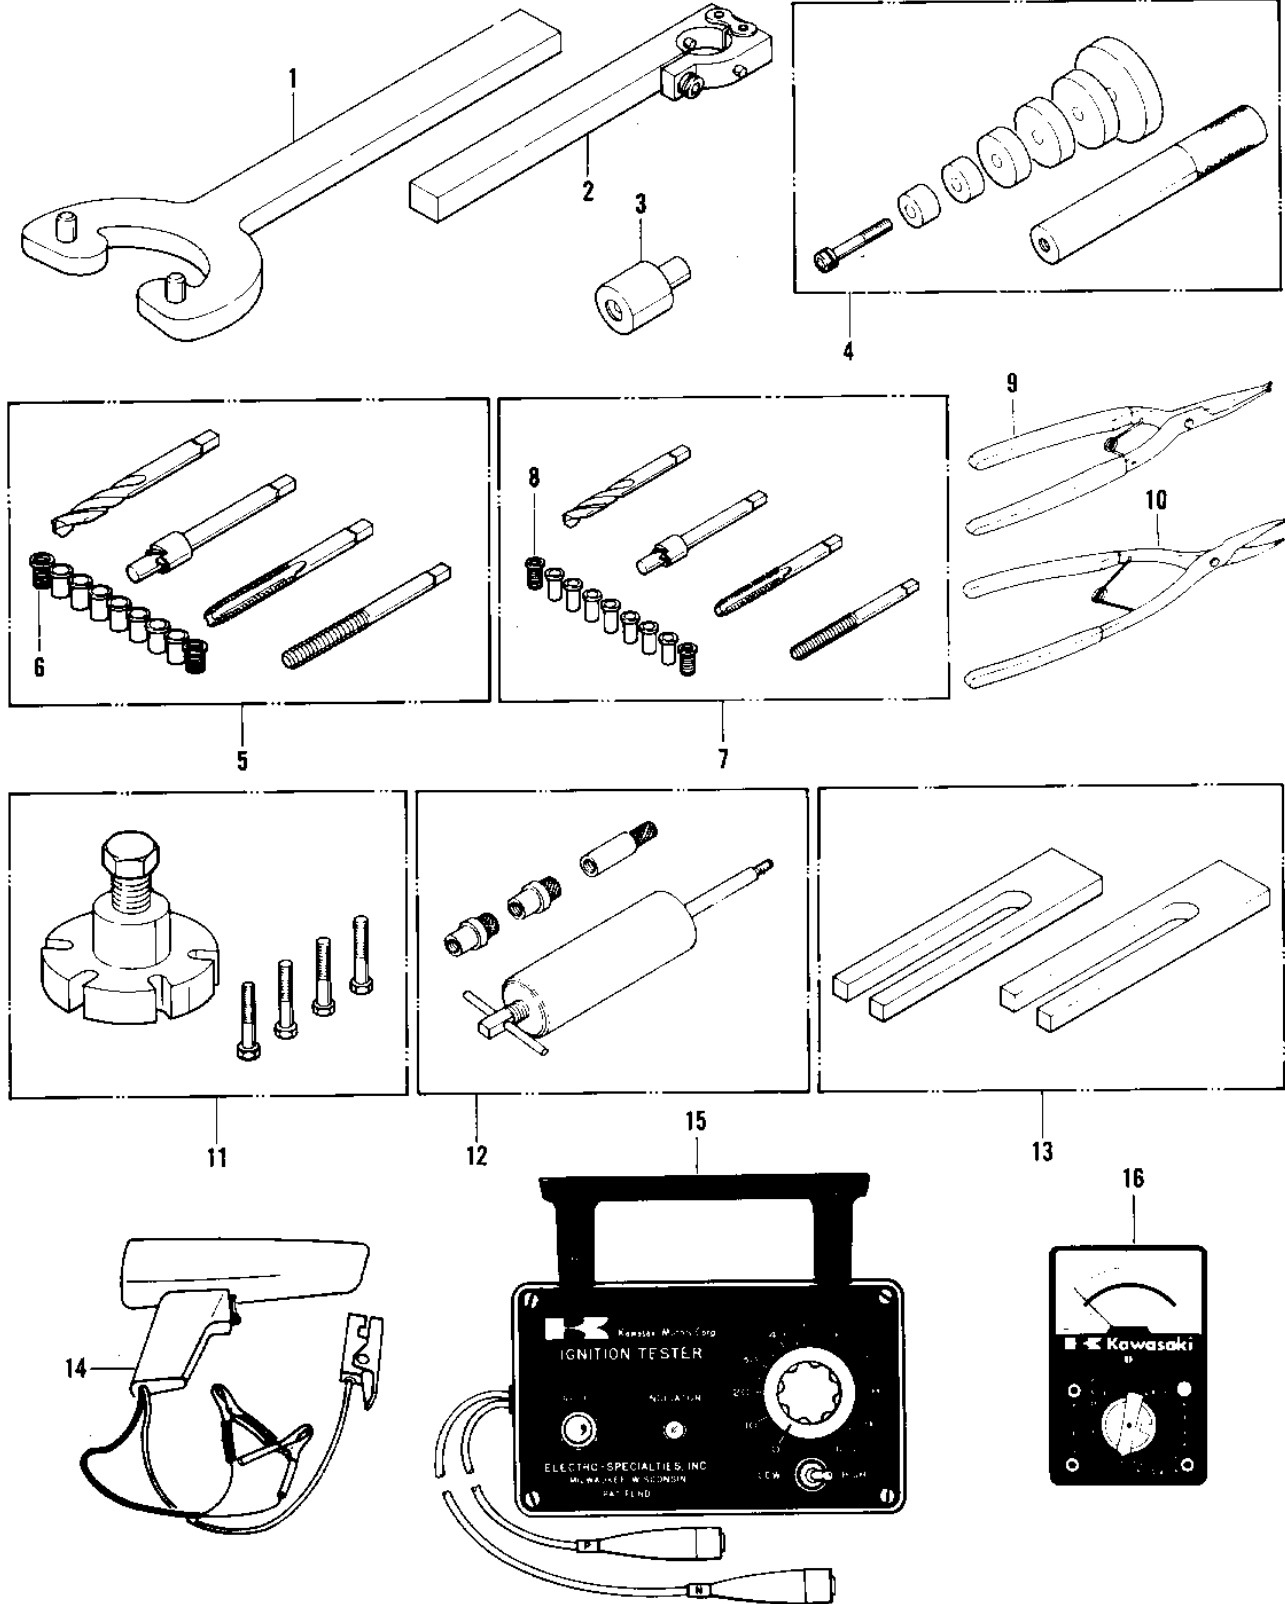

# 1978 JS440 PARTS DIAGRAM

SPECIAL SERVICE TOOLS (77-'78 A1/A1A/A2)

## 1978 JS440 PARTS LIST

### SPECIAL SERVICE TOOLS ('77-'78 A1/A1A/A2)

ITEM NAME	PART NUMBER	QUANTITY
COUPL FWHL SPAN (Canada) (Ref # 1)	W56019-002	1
HOLDER-DRIVE SHAFT (Ref # 2)	W56019-003	1
ADAPTER-COUPLER PLLR (Ref # 3)	W56019-001	1
UNAVAILABLE IN PRICE BOOK (Ref # 4)	W56019-004	1
KIT-THREAD RPR,8MM (Ref # 5)	W56019-008	1
THRD INSERT 8MM (Canada) (Ref # 6)	W56019-009	1
KIT-THREAD RPR,6MM (Ref # 7)	W56019-006	1
THRD INSERT 6MM (Canada) (Ref # 8)	W56019-007	1
PLIERS,CIRCLIP,OUTSID (Ref # 9)	57001-144	1
PLIERS,CIRCLIP,INSIDE (Ref # 10)	57001-143	1
57001-259 (Canada) (Ref # 11)	T57001-259	1
57001-910 (Canada) (Ref # 12)	T57001-910	1
UNAVAILABLE IN PRICE BOOK (Ref # 13)	T57001-170	1
*** N.L.A.*** (Canada) (Ref # 14)	57001-3514	1
*** N.L.A.*** (Canada) (Ref # 15)	T56019-201	1
MULTIMETER (Ref # 16)	57001-983	1