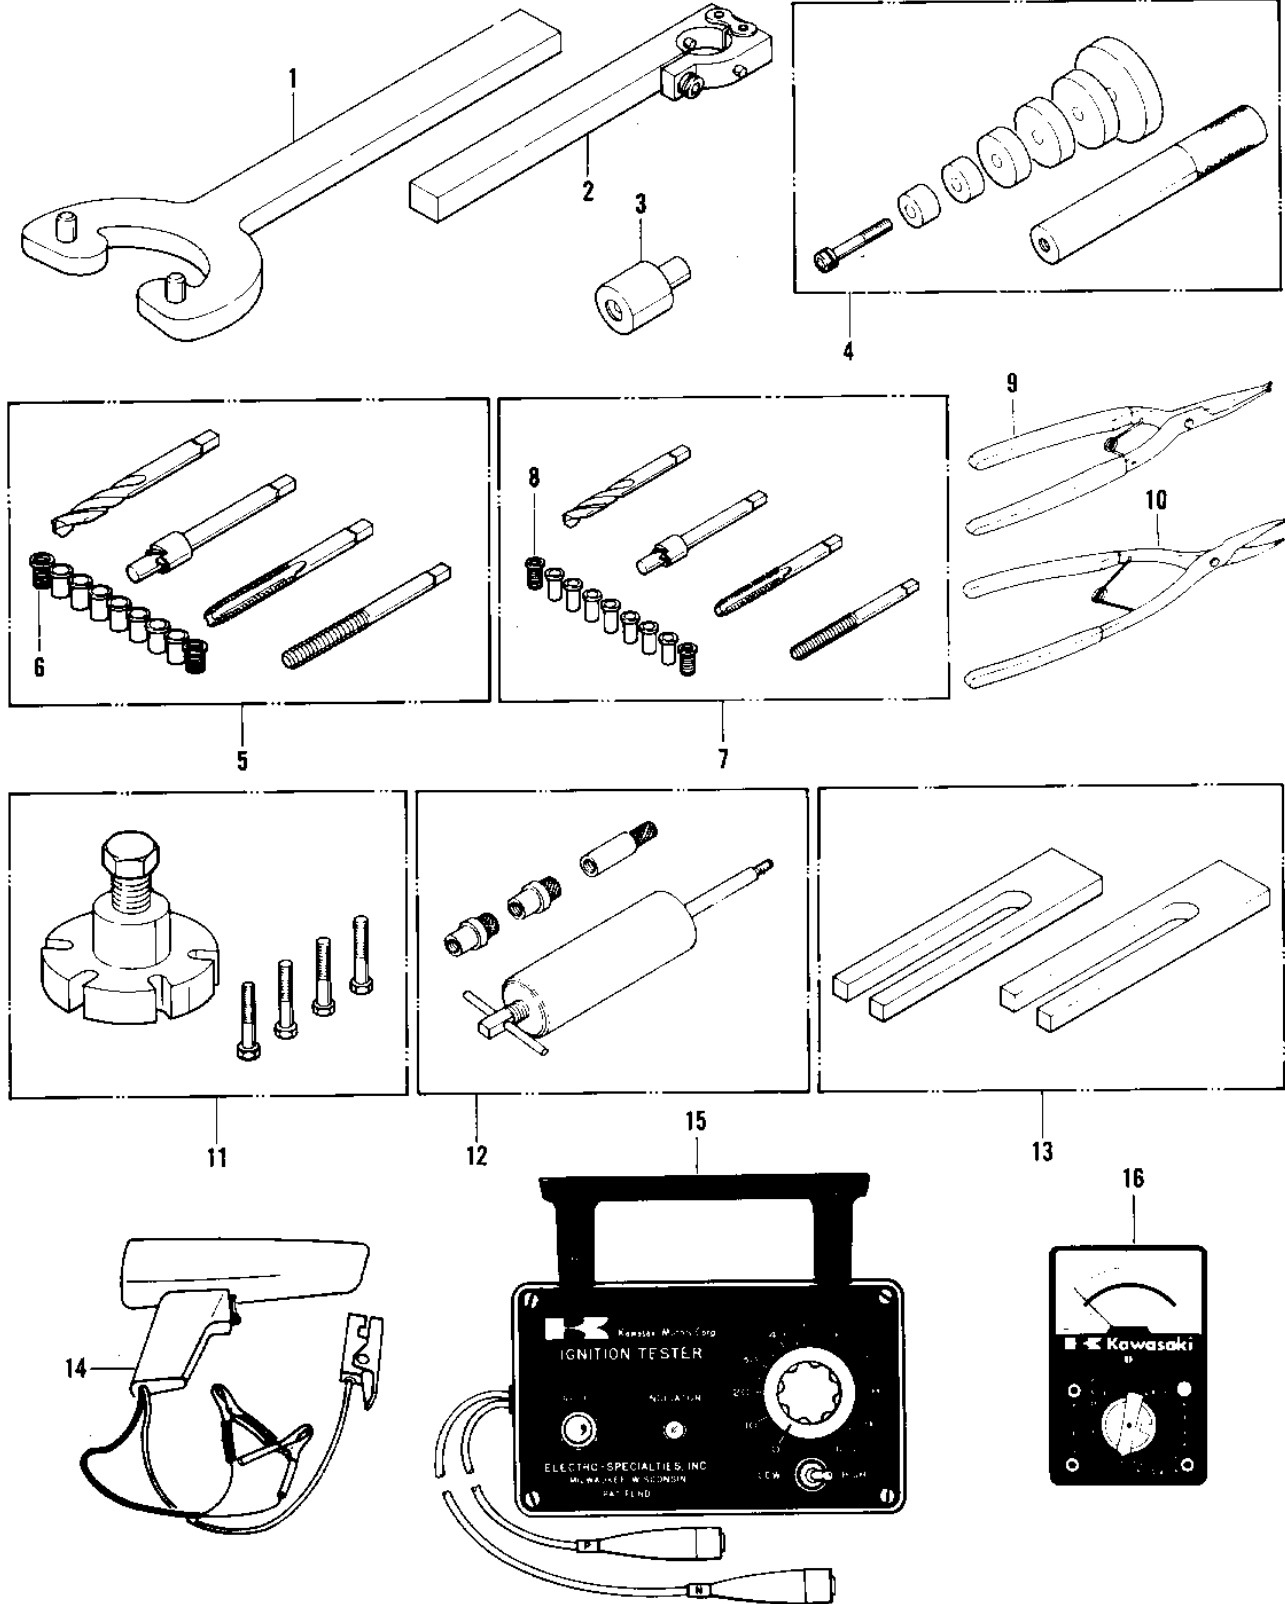

1977 JS440 PARTS DIAGRAM

SPECIAL SERVICE TOOLS (77-'78 A1/A1A/A2)

1977 JS440 PARTS LIST

SPECIAL SERVICE TOOLS ('77-'78 A1/A1A/A2)

ITEM NAME	PART NUMBER	QUANTITY
COUPL FWHL SPAN (Canada) (Ref # 1)	W56019-002	1
HOLDER-DRIVE SHAFT (Ref # 2)	W56019-003	1
ADAPTER-COUPLER PLLR (Ref # 3)	W56019-001	1
UNAVAILABLE IN PRICE BOOK (Ref # 4)	W56019-004	1
KIT-THREAD RPR,8MM (Ref # 5)	W56019-008	1
THRD INSERT 8MM (Canada) (Ref # 6)	W56019-009	1
KIT-THREAD RPR,6MM (Ref # 7)	W56019-006	1
THRD INSERT 6MM (Canada) (Ref # 8)	W56019-007	1
PLIERS,CIRCLIP,OUTSID (Ref # 9)	57001-144	1
PLIERS,CIRCLIP,INSIDE (Ref # 10)	57001-143	1
57001-259 (Canada) (Ref # 11)	T57001-259	1
57001-910 (Canada) (Ref # 12)	T57001-910	1
UNAVAILABLE IN PRICE BOOK (Ref # 13)	T57001-170	1
*** N.L.A.*** (Canada) (Ref # 14)	57001-3514	1
*** N.L.A.*** (Canada) (Ref # 15)	T56019-201	1
MULTIMETER (Ref # 16)	57001-983	1