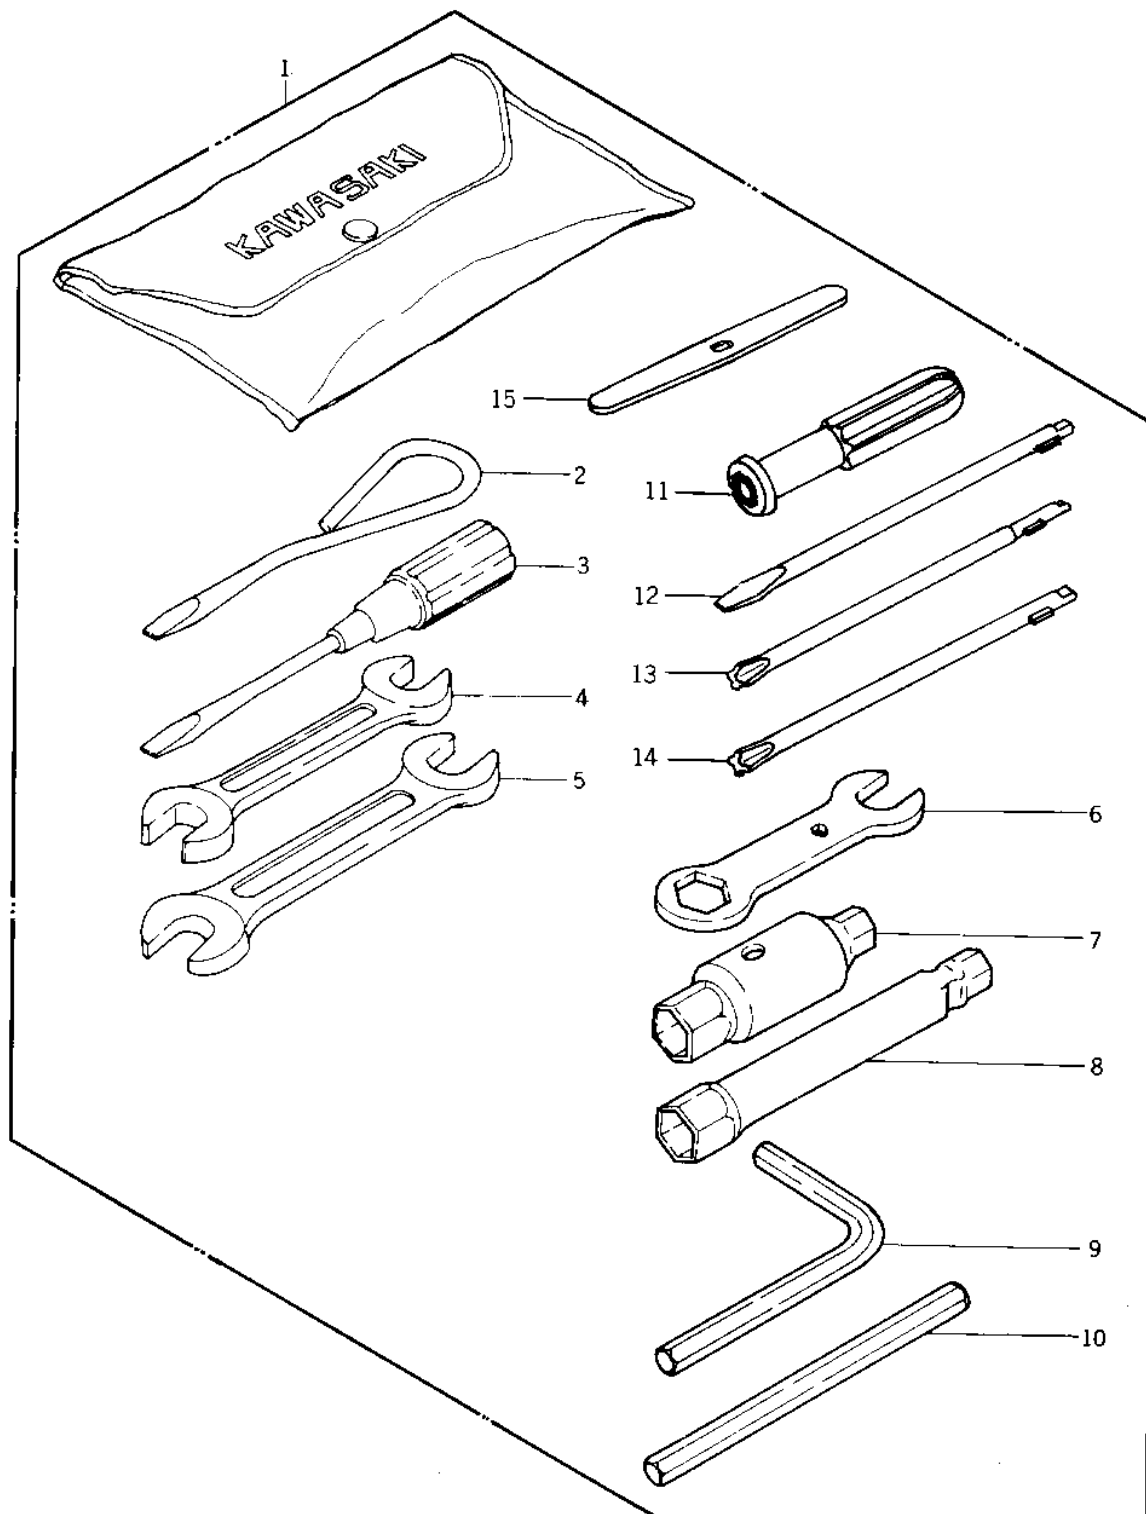

## 1978 JS440 PARTS DIAGRAM

OWNER TOOLS ('77-'78 A1/A1A/A2)

## 1978 JS440 PARTS LIST

OWNER TOOLS ('77-'78 A1/A1A/A2)

ITEM NAME	PART NUMBER	QUANTITY
TOOLKIT (Ref # 1)	56007-3706	2
DRIVER(-) (Ref # 2)	92107-501	1
DRIVER(-) (Ref # 3)	954F0400	1
UNAVAILABLE IN PRICE BOOK (Ref # 4)	960B1013	1
UNAVAILABLE IN PRICE BOOK (Ref # 5)	960B1722	1
WRENCH,BOX 27X32 (Ref # 6)	92108-503	1
WRENCH,SOCKET 20X27 (Ref # 7)	92110-502	1
WRENCH,SOCKET 8X10 (Ref # 8)	92110-503	1
WRENCH,HEXAGON (Ref # 9)	92127-503	1
UNAVAILABLE IN PRICE BOOK (Ref # 10)	92111-502	1
92106-1001 (Canada) (Ref # 11)	92106-004	1
92107-1052 (Canada) (Ref # 12)	92107-007	1
TOOL-DRIVER (Ref # 13)	92107-1052	1
92107-1002 (Canada) (Ref # 14)	92107-008	1
LEVER,SCREW DRIVER (Ref # 15)	92111-006	1