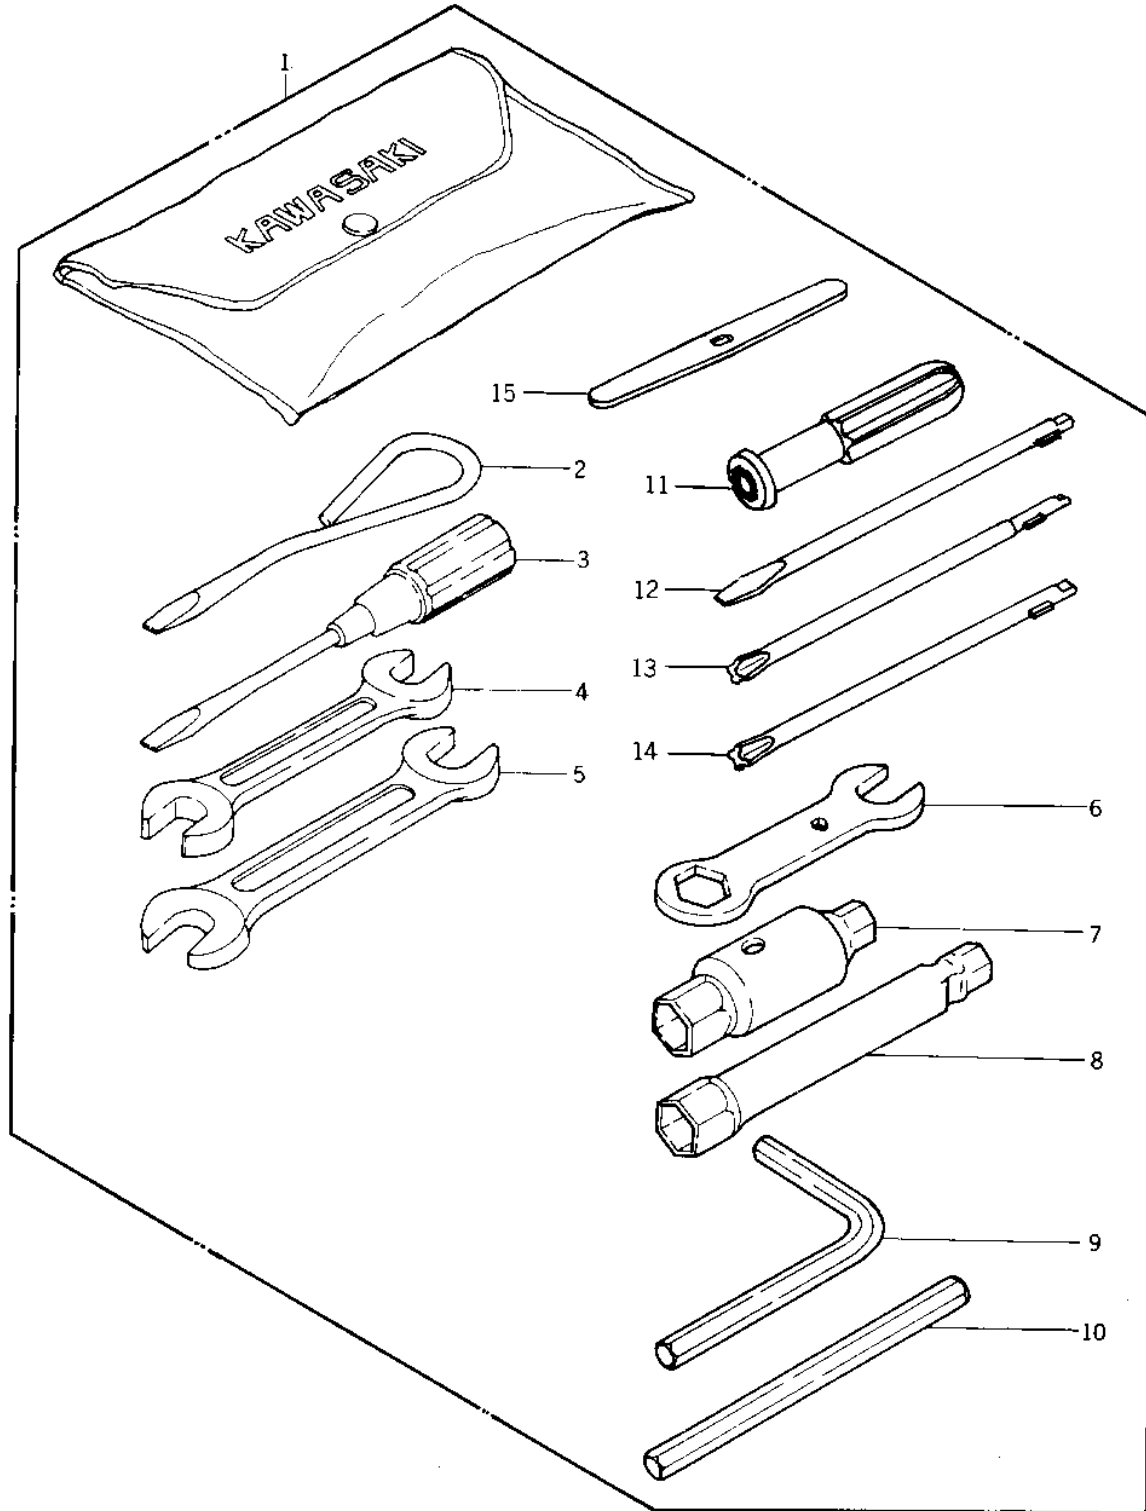

# 1978 JS440 PARTS DIAGRAM

OWNER TOOLS (77-'78 A1/A1A/A2)

## 1978 JS440 PARTS LIST

OWNER TOOLS ('77-'78 A1/A1A/A2)

ITEM NAME	PART NUMBER	QUANTITY
TOOLKIT (Ref # 1)	56007-3706	
TOOLKIT (Ref # 1)	56007-3706	
DRIVER(-) (Ref # 2)	92107-501	
DRIVER(-) (Ref # 3)	954F0400	
UNAVAILABLE IN PRICE BOOK (Ref # 4)	960B1013	
UNAVAILABLE IN PRICE BOOK (Ref # 5)	960B1722	
WRENCH,BOX 27X32 (Ref # 6)	92108-503	
WRENCH,SOCKET 20X27 (Ref # 7)	92110-502	
WRENCH,SOCKET 8X10 (Ref # 8)	92110-503	
WRENCH,HEXAGON (Ref # 9)	92127-503	
UNAVAILABLE IN PRICE BOOK (Ref # 10)	92111-502	
92106-1001 (Canada) (Ref # 11)	92106-004	
92107-1052 (Canada) (Ref # 12)	92107-007	
TOOL-DRIVER (Ref # 13)	92107-1052	
92107-1002 (Canada) (Ref # 14)	92107-008	
LEVER,SCREW DRIVER (Ref # 15)	92111-006	