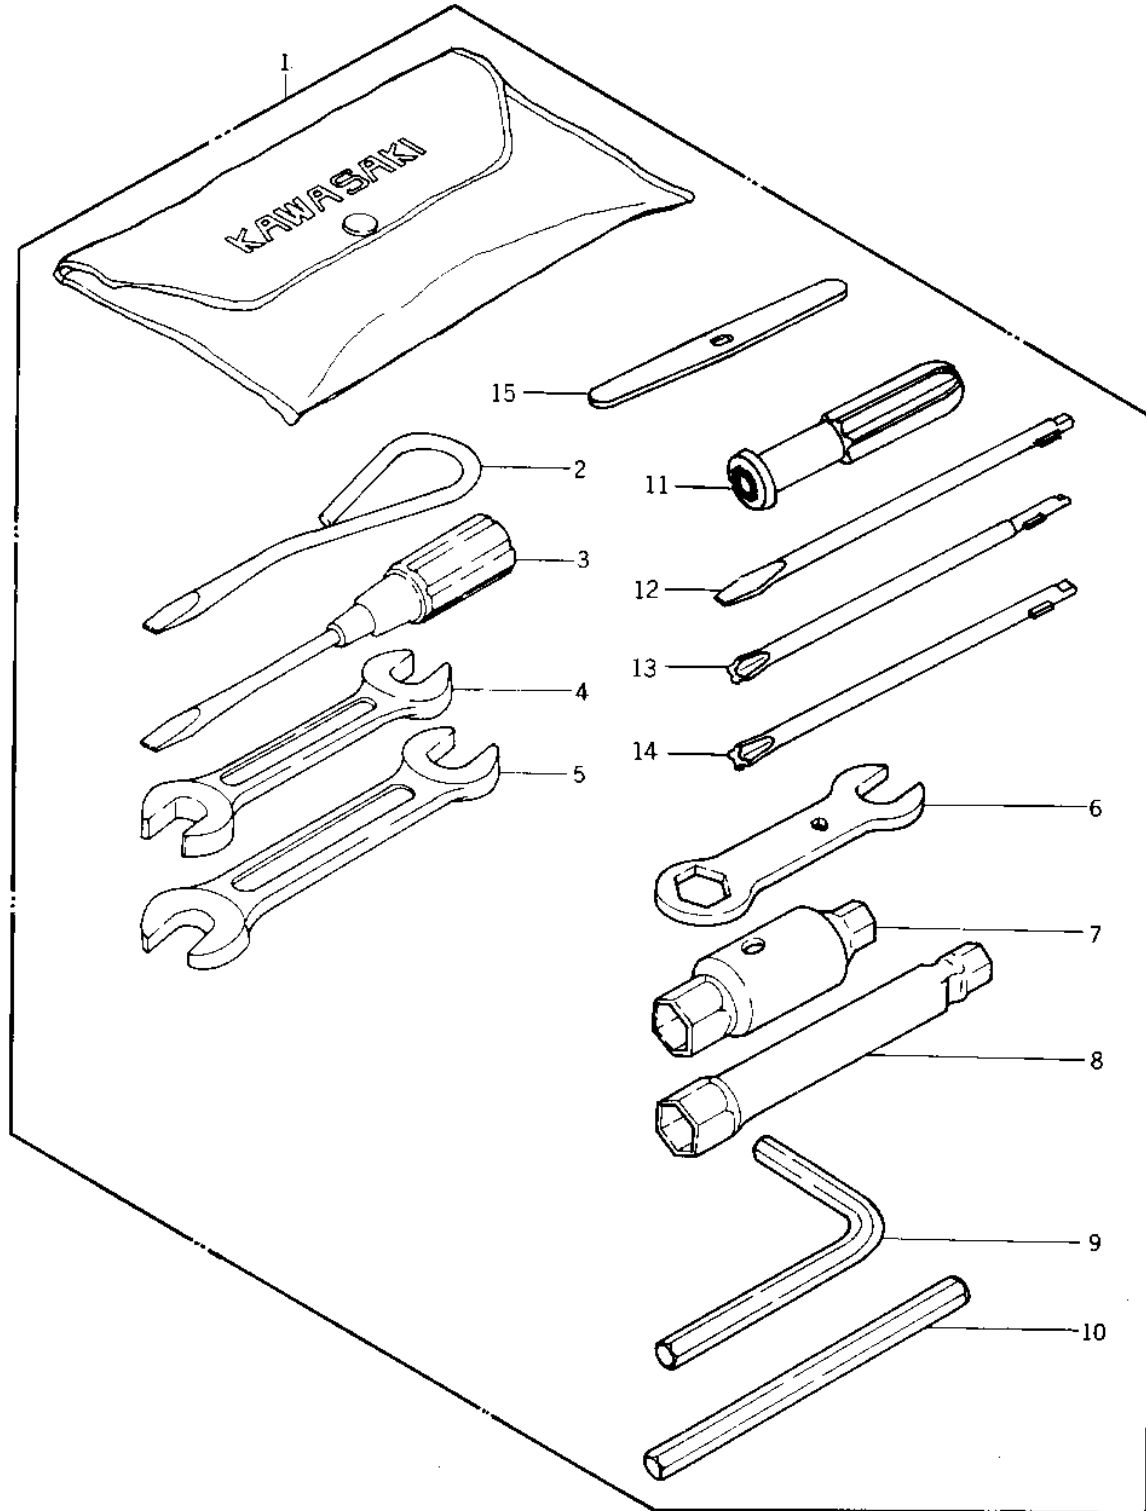

1978 JS440 PARTS DIAGRAM

OWNER TOOLS (77-'78 A1/A1A/A2)

1978 JS440 PARTS LIST

OWNER TOOLS ('77-'78 A1/A1A/A2)

ITEM NAME	PART NUMBER	QUANTITY
TOOLKIT (Ref # 1)	56007-3706	
TOOLKIT (Ref # 1)	56007-3706	
DRIVER(-) (Ref # 2)	92107-501	
DRIVER(-) (Ref # 3)	954F0400	
UNAVAILABLE IN PRICE BOOK (Ref # 4)	960B1013	
UNAVAILABLE IN PRICE BOOK (Ref # 5)	960B1722	
WRENCH,BOX 27X32 (Ref # 6)	92108-503	
WRENCH,SOCKET 20X27 (Ref # 7)	92110-502	
WRENCH,SOCKET 8X10 (Ref # 8)	92110-503	
WRENCH,HEXAGON (Ref # 9)	92127-503	
UNAVAILABLE IN PRICE BOOK (Ref # 10)	92111-502	
92106-1001 (Canada) (Ref # 11)	92106-004	
92107-1052 (Canada) (Ref # 12)	92107-007	
TOOL-DRIVER (Ref # 13)	92107-1052	
92107-1002 (Canada) (Ref # 14)	92107-008	
LEVER,SCREW DRIVER (Ref # 15)	92111-006	