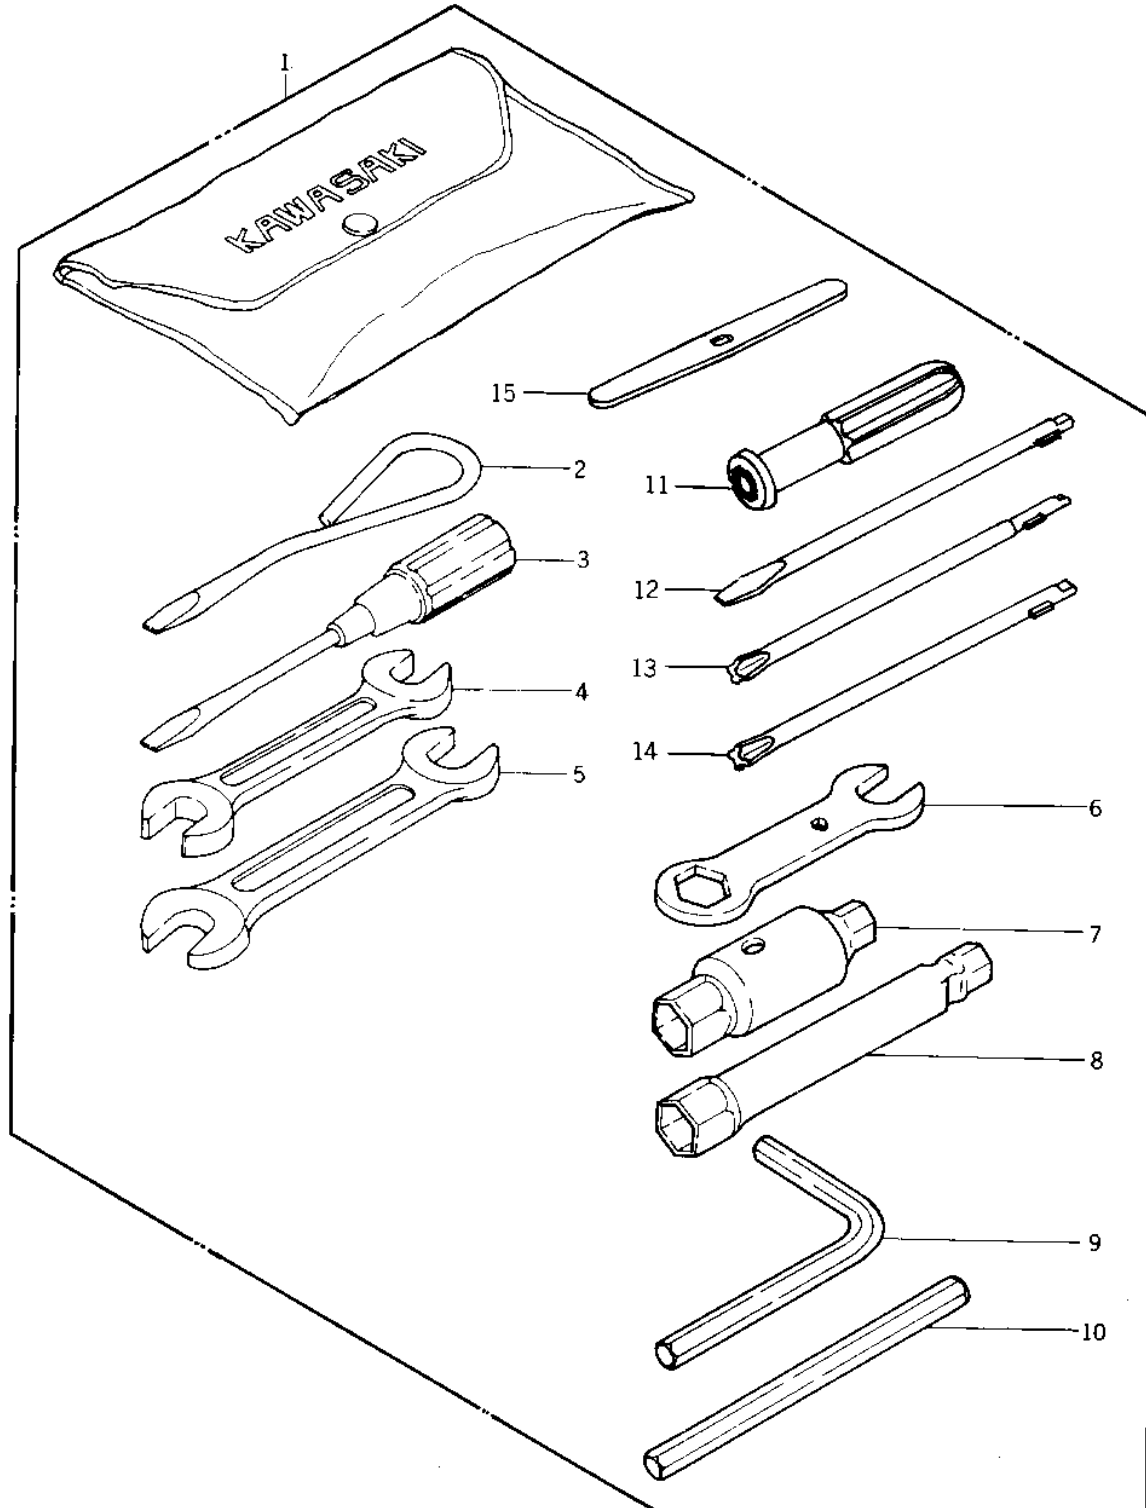

1977 JS440 PARTS DIAGRAM

OWNER TOOLS (77-'78 A1/A1A/A2)

1977 JS440 PARTS LIST

OWNER TOOLS ('77-'78 A1/A1A/A2)

ITEM NAME	PART NUMBER	QUANTITY
TOOLKIT (Ref # 1)	56007-3706	1
TOOLKIT (Ref # 1)	56007-3706	1
DRIVER(-) (Ref # 2)	92107-501	1
DRIVER(-) (Ref # 3)	954F0400	1
UNAVAILABLE IN PRICE BOOK (Ref # 4)	960B1013	1
UNAVAILABLE IN PRICE BOOK (Ref # 5)	960B1722	1
WRENCH,BOX 27X32 (Ref # 6)	92108-503	1
WRENCH,SOCKET 20X27 (Ref # 7)	92110-502	1
WRENCH,SOCKET 8X10 (Ref # 8)	92110-503	1
WRENCH,HEXAGON (Ref # 9)	92127-503	1
UNAVAILABLE IN PRICE BOOK (Ref # 10)	92111-502	1
92106-1001 (Canada) (Ref # 11)	92106-004	1
92107-1052 (Canada) (Ref # 12)	92107-007	1
TOOL-DRIVER (Ref # 13)	92107-1052	1
92107-1002 (Canada) (Ref # 14)	92107-008	1
LEVER,SCREW DRIVER (Ref # 15)	92111-006	1