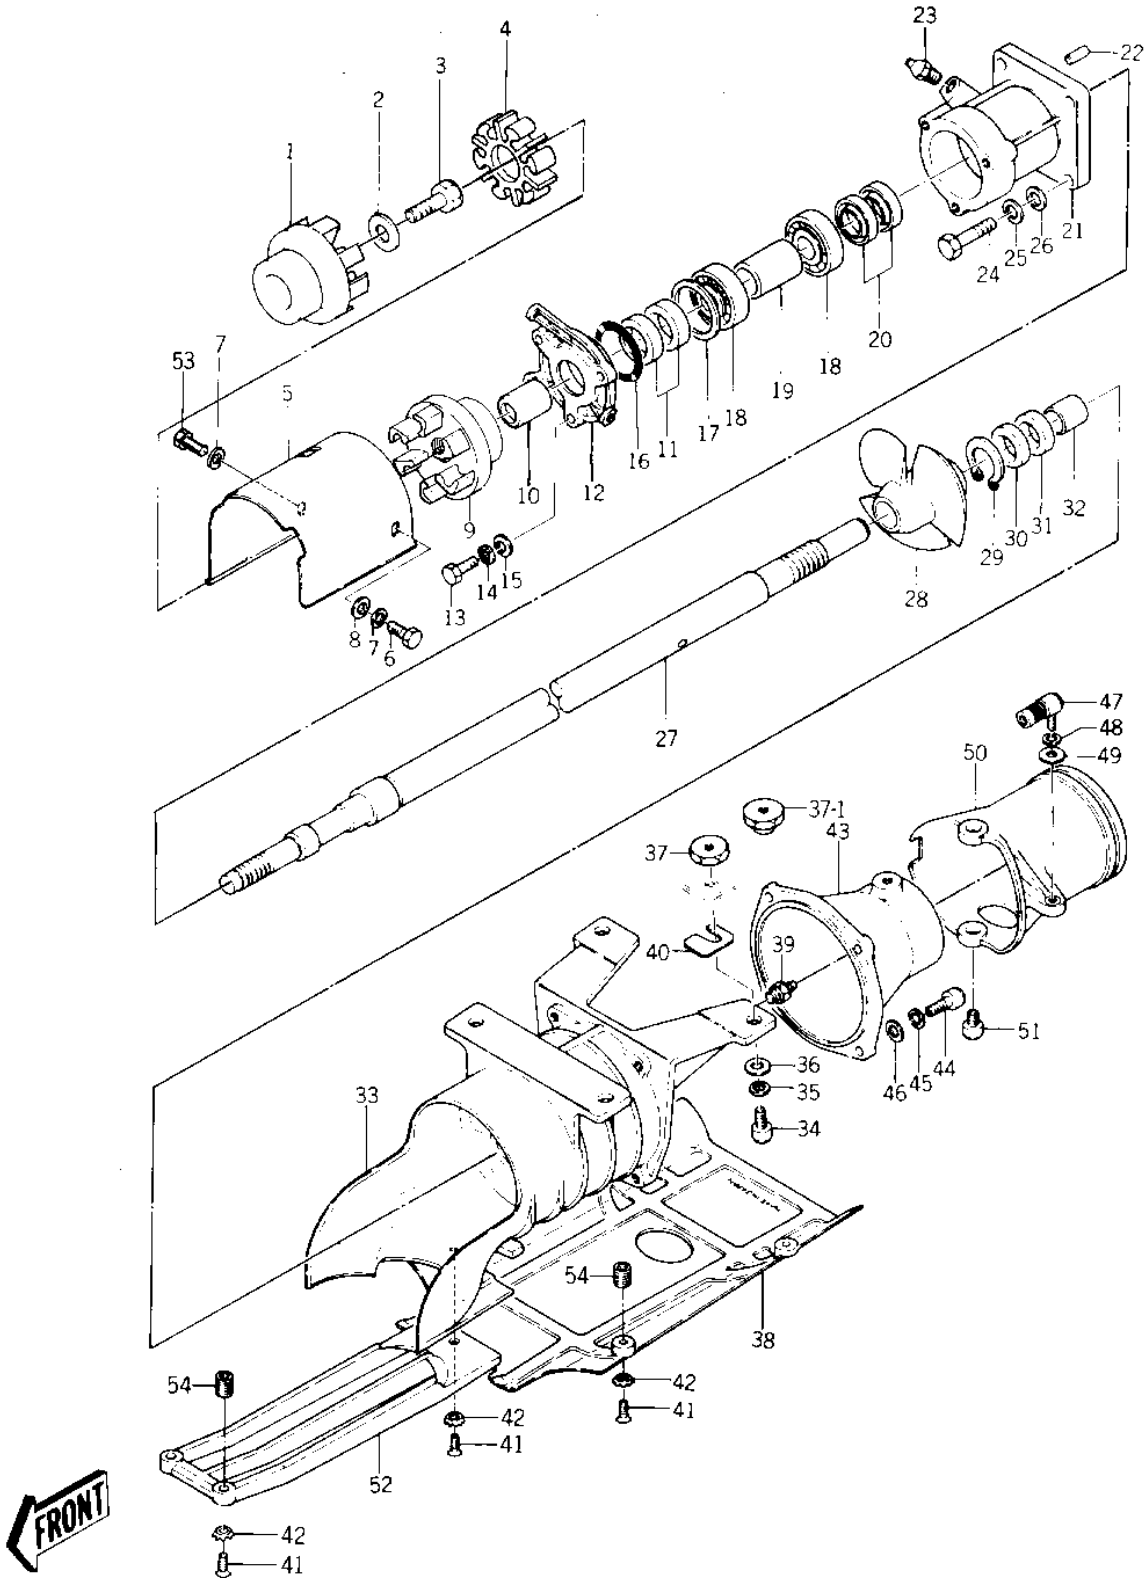

1978 JS440 PARTS DIAGRAM

DRIVE SHAFT/JET PUMP ('77-'78 A1/A1A/A2)

1978 JS440 PARTS LIST

DRIVE SHAFT/JET PUMP ('77-'78 A1/A1A/A2)

ITEM NAME	PART NUMBER	QUANTITY
UNAVAILABLE IN PRICE BOOK (Ref # 1)	42063-3001	
WASHER,6.0T (Ref # 2)	92022-568	
BOLT,1/2 INCHX27 (Ref # 3)	92003-537	
DAMPER RUBBER,COUPLNG (Ref # 4)	92075-520	
COVER,COUPLING (Ref # 5)	59036-567	
COVER,COUPLING (Ref # 5)	59036-567	
BOLT 6X12 (Ref # 6)	110R0612	
WASHER-SPRING,6MM (Ref # 7)	461S0600	
WASHER (Ref # 8)	411S0600	
COUPLING (Ref # 9)	42034-3706	
SLEEVE,BEARING (Ref # 10)	42036-501	
SEAL,OIL AC1799EX (Ref # 11)	92050-501	
COVER,BEARING (Ref # 12)	14025-3008	
BOLT,8X25 (Ref # 13)	110R0825	
WASHER SPRING 8MM (Ref # 14)	461S0800	
WASHER (Ref # 15)	411S0800	
"O" RING (Ref # 16)	92055-501	
SHIM 0.15T (Ref # 17)	92025-502	
SHIM 0.3T (Ref # 17)	92025-503	
BEARING BALL #6305 (Ref # 18)	601B6305	
COLLAR (Ref # 19)	92027-502	
SEAL,OIL AC1799EX (Ref # 20)	92050-501	
HOLDER (Ref # 21)	41046-502	
PIN,DOWEL (Ref # 22)	551R0612	
NIPPLE,GREASE (Ref # 23)	92005-501	
BOLT,8X25 (Ref # 24)	110R0825	
WASHER SPRING 8MM (Ref # 25)	461S0800	
WASHER (Ref # 26)	411S0800	
SHAFT,DRIVE (Ref # 27)	59111-515	