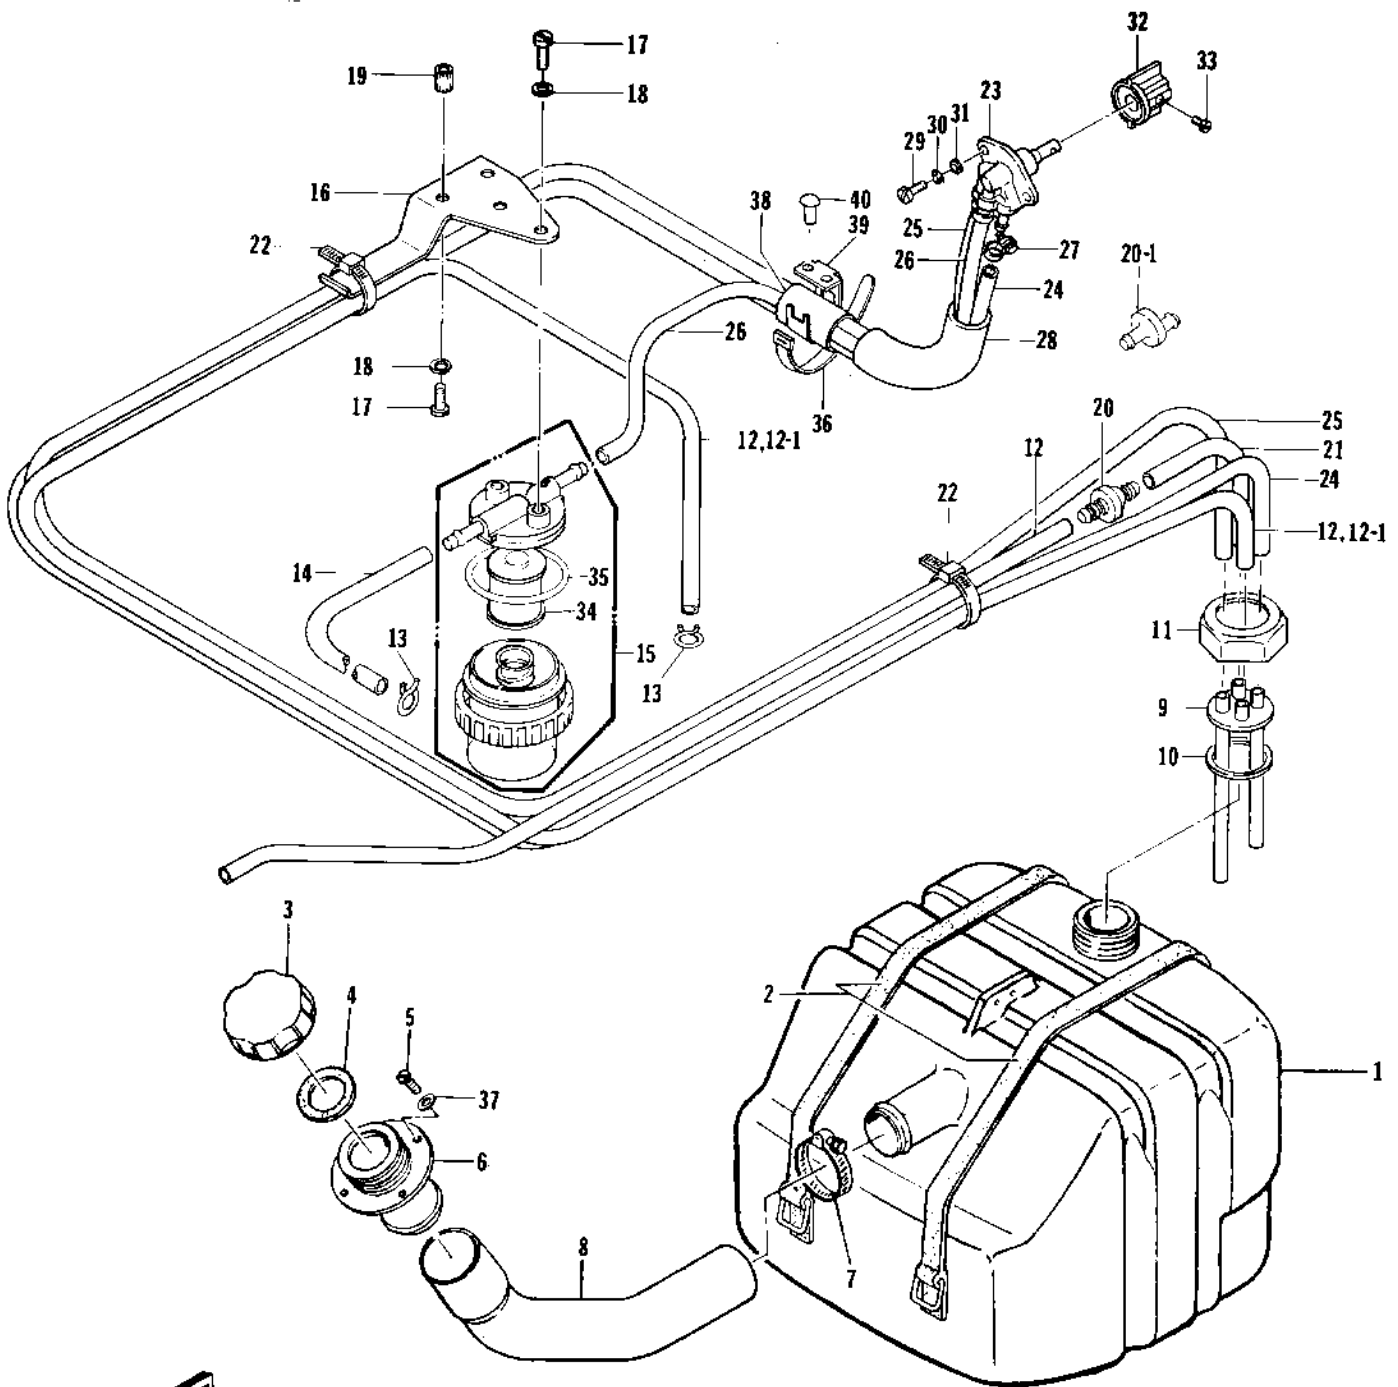

1978 JS440 PARTS DIAGRAM

FUEL TANK ('77-'78 A1/A1A/A2)

1978 JS440 PARTS LIST

FUEL TANK ('77-'78 A1/A1A/A2)

ITEM NAME	PART NUMBER	QUANTITY
TANK-FUEL (Ref # 1)	51004-3702	
BAND,FUEL TANK (Ref # 2)	92072-521	
CAP,FUEL TANK (Ref # 3)	51049-3001	
GASKET (Ref # 4)	92065-504	
SCREW 0.16X0.5 (Ref # 5)	92011-562	
FILLER,FUEL TANK (Ref # 6)	59231-3001	
FILLER,FUEL TANK (Ref # 6)	59231-3001	
CLAMP,HOSE (Ref # 7)	92037-506	
HOSE,FUEL INLET (Ref # 8)	92059-525	
OUTLET,FUEL (Ref # 9)	31064-3001	
GASKET (Ref # 10)	92065-504	
RETAINER (Ref # 11)	23072-501	
TUBE,FUEL,6X10X940 (Ref # 12)	92059-3025	
TUBE,6X10X760 (Ref # 12-1)	92059-3012	
CLAMP,SPARK PLUG CAP (Ref # 13)	92037-1173	
TUBE,6X380 (Ref # 14)	92059-546	
TUBE,6X10X200 (Ref # 14)	92059-3011	
FILTER,FUEL (Ref # 15)	59236-505	
FILTER-FUEL (Ref # 15)	49019-3701	
BRACKET,FUEL FILTER (Ref # 16)	11047-3743	
SCREW,PAN HEAD,6X12 (Ref # 17)	220R0612	
SCREW,PAN HEAD,6X12 (Ref # 17)	220R0612	
WASHER-SPRING,6MM (Ref # 18)	461S0600	
NUT-INSERT,6MM \$\$ (Ref # 19)	92015-533	
VALVE,RELIEF (Ref # 20)	49057-3001	
VALVE,RELIEF (Ref # 20-1)	49057-3001	
PIPE,FUEL (1) (Ref # 21)	92059-527	
TUBE,FUEL,5.8X12.2X55 (Ref # 21)	92059-3026	
BAND,SHORT (Ref # 22)	92072-030	