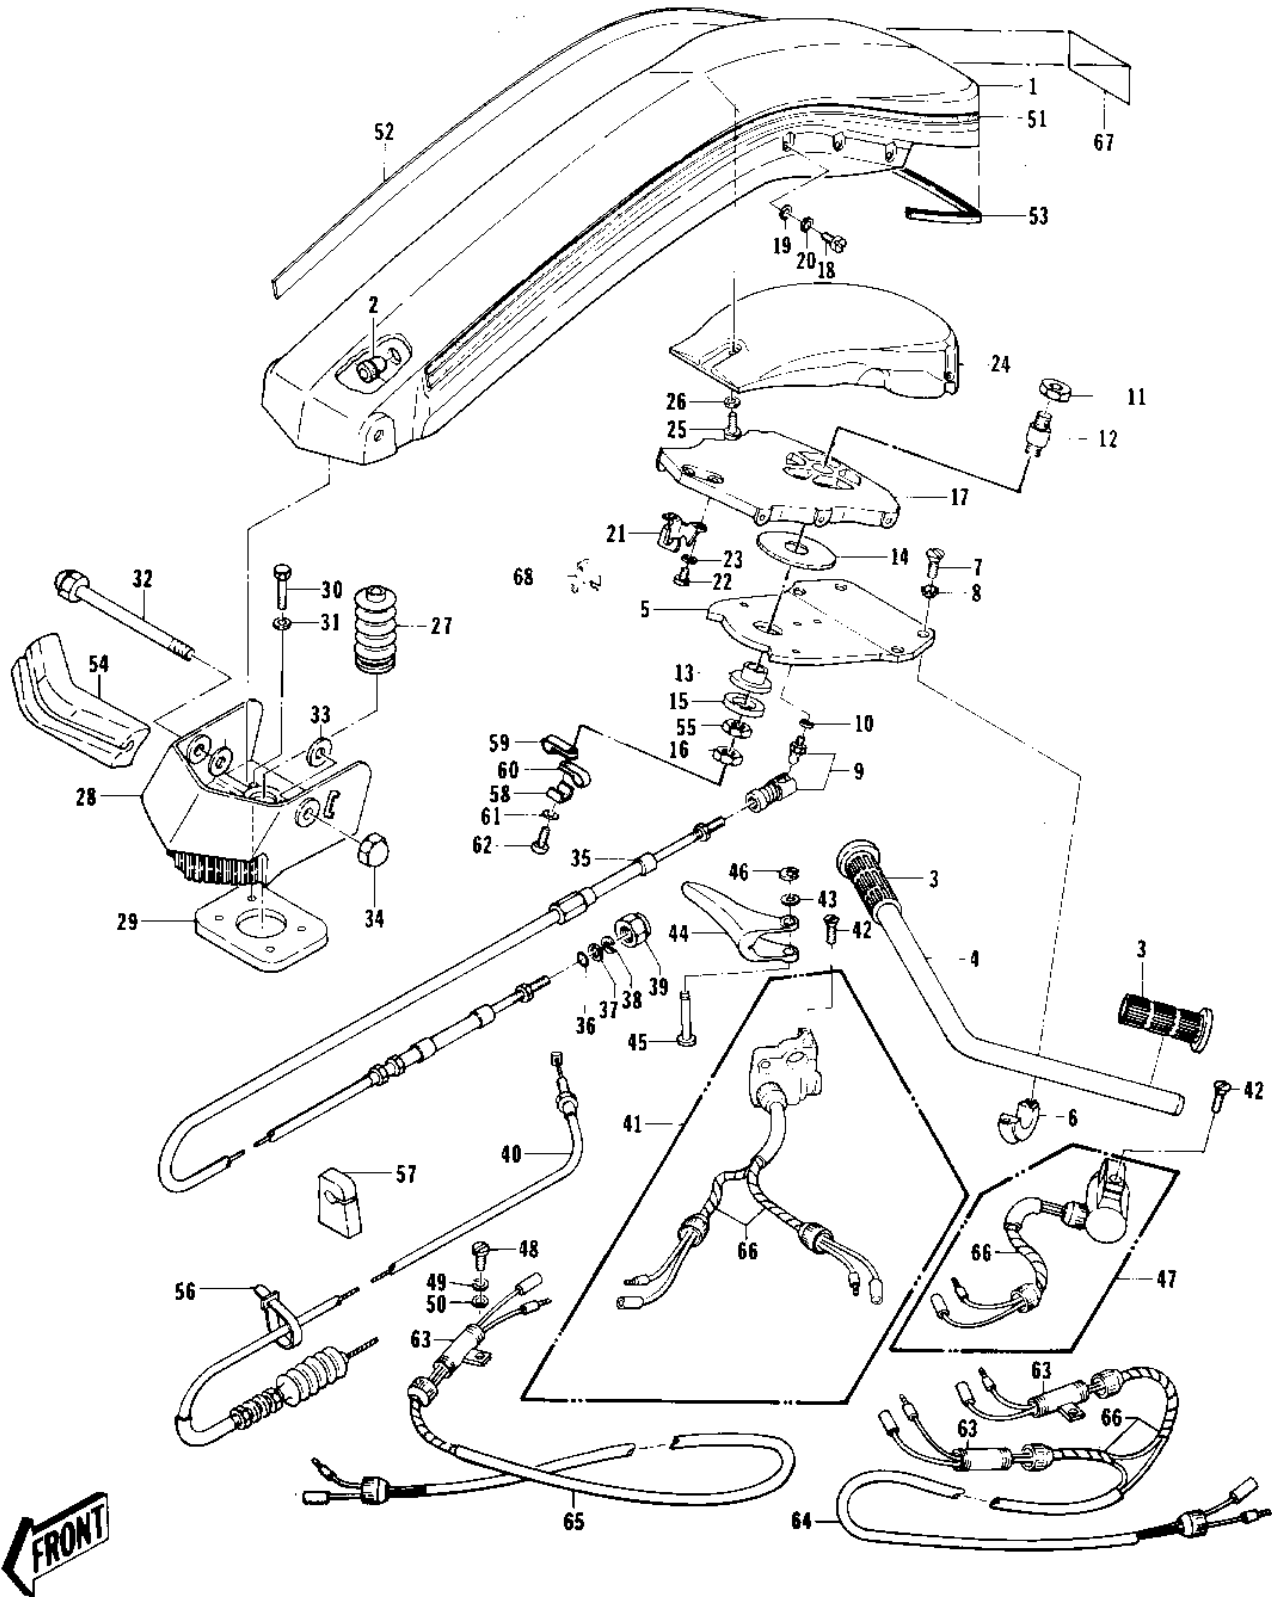

1978 JS440 PARTS DIAGRAM

HANDLE POLE/CABLES (JS440-A2)

1978 JS440 PARTS LIST

HANDLE POLE/CABLES (JS440-A2)

ITEM NAME	PART NUMBER	QUANTITY
POLE-HANDLE-PLAIN (Ref # 1)	59166-3002-8C	1
GROMMET (Ref # 2)	92071-530	1
GRIP,HANDLE,RH (Ref # 3)	46075-3704	1
HANDLEBAR (Ref # 4)	32032-3017	1
PLATE,HANDLEBAR (Ref # 5)	13169-3004	1
CLAMP,HANDLE PIPE (Ref # 6)	92037-503	1
SCREW,8X25 (Ref # 7)	221R0825	1
WASHER (Ref # 8)	92095-511	1
JOINT-BALL (Ref # 9)	59266-3707	1
WASHER-SPRING,6MM (Ref # 10)	461S0600	4
NUT,16M/M (Ref # 11)	92015-536	1
STUD,PIVOT (Ref # 12)	92004-3003	1
BUSHING (Ref # 13)	92028-513	1
BUSHING (Ref # 14)	92028-512	1
WASHER (Ref # 15)	92022-571	1
NUT 18M/M (Ref # 16)	92015-506	1
BRACKET,SUPPORT (Ref # 17)	11046-3847	1
SCREW,6X18 (Ref # 18)	220R0618	1
WASHER (Ref # 19)	411S0600	2
HOLDER,CABLE (Ref # 21)	16065-509	1
SCREW,PAN HEAD,6X12 (Ref # 22)	220R0612	1
FLOAT ASSY, HANDLE (Ref # 24)	16031-506	1
SCREW 0.16X0.5 (Ref # 25)	92011-562	1
WASHER (Ref # 26)	92022-563	1
COVER-STEERING CABLE (Ref # 27)	59176-514	1
BRACKET-HANDLE-POLE,S (Ref # 28)	39021-3701-F2	1
PLATE-POLE BRACKET (Ref # 29)	59086-538	1
BOLT,8X30 (Ref # 30)	92150-3721	1
WASHER (Ref # 31)	411S0800	1

1978 JS440 PARTS LIST

HANDLE POLE/CABLES (JS440-A2)

ITEM NAME	PART NUMBER	QUANTITY
CASE,CONNECTOR (Ref # 63)	32099-3002	1
HARNESS,START (Ref # 64)	26001-3003	1
HARNESS,STOP (Ref # 65)	26001-3004	1
TUBE,SPIRAL (Ref # 66)	92059-3010	1
LABEL-SFTY-HNDL POLE (Ref # 67)	56022-507	1
HOLDER,THROTTLE CABLE (Ref # 68)	16065-517	1