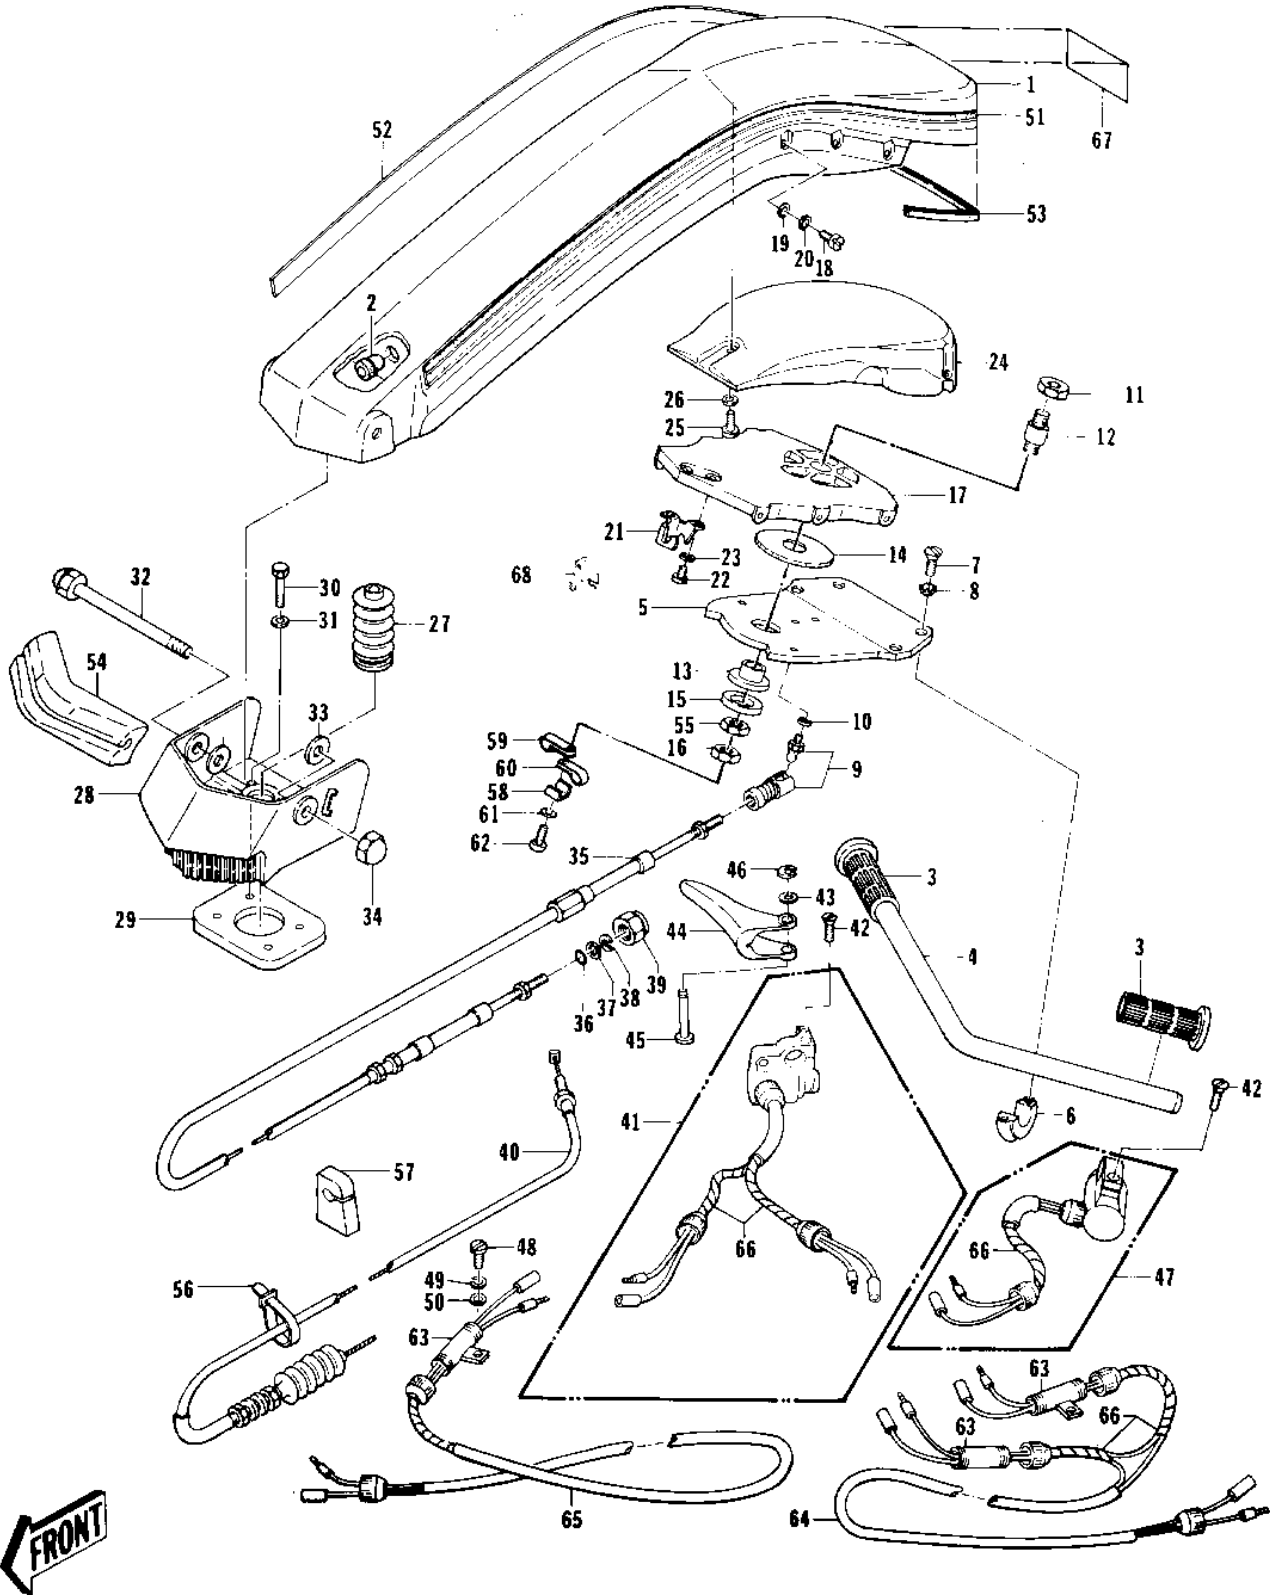

1978 JS440 PARTS DIAGRAM

HANDLE POLE/CABLES (JS440-A2)

1978 JS440 PARTS LIST

HANDLE POLE/CABLES (JS440-A2)

ITEM NAME	PART NUMBER	QUANTITY
POLE-HANDLE-PLAIN (Ref # 1)	59166-3002-8C	
GROMMET (Ref # 2)	92071-530	
GRIP,HANDLE,RH (Ref # 3)	46075-3704	
HANDLEBAR (Ref # 4)	32032-3017	
PLATE,HANDLEBAR (Ref # 5)	13169-3004	
CLAMP,HANDLE PIPE (Ref # 6)	92037-503	
SCREW,8X25 (Ref # 7)	221R0825	
WASHER (Ref # 8)	92095-511	
JOINT-BALL (Ref # 9)	59266-3707	
WASHER-SPRING,6MM (Ref # 10)	461S0600	
NUT,16M/M (Ref # 11)	92015-536	
STUD,PIVOT (Ref # 12)	92004-3003	
BUSHING (Ref # 13)	92028-513	
BUSHING (Ref # 14)	92028-512	
WASHER (Ref # 15)	92022-571	
NUT 18M/M (Ref # 16)	92015-506	
BRACKET,SUPPORT (Ref # 17)	11046-3847	
SCREW,6X18 (Ref # 18)	220R0618	
WASHER (Ref # 19)	411S0600	
WASHER-SPRING,6MM (Ref # 20)	461S0600	
HOLDER,CABLE (Ref # 21)	16065-509	
SCREW,PAN HEAD,6X12 (Ref # 22)	220R0612	
WASHER-SPRING,6MM (Ref # 23)	461S0600	
FLOAT ASSY, HANDLE (Ref # 24)	16031-506	
SCREW 0.16X0.5 (Ref # 25)	92011-562	
WASHER (Ref # 26)	92022-563	
COVER-STEERING CABLE (Ref # 27)	59176-514	
BRACKET-HANDLE-POLE,S (Ref # 28)	39021-3701-F2	
PLATE-POLE BRACKET (Ref # 29)	59086-538	

1978 JS440 PARTS LIST

HANDLE POLE/CABLES (JS440-A2)

ITEM NAME	PART NUMBER	QUANTITY
CLAMP,LEAD WIRE (Ref # 59)	92037-3007	
CLAMP,LEAD WIRE (Ref # 60)	92037-3008	
WASHER-SPRING,5MM (Ref # 61)	461S0500	
SCREW-PAN-CROS (Ref # 62)	220R0516	
CASE,CONNECTOR (Ref # 63)	32099-3002	
HARNESS,START (Ref # 64)	26001-3003	
HARNESS,STOP (Ref # 65)	26001-3004	
TUBE,SPIRAL (Ref # 66)	92059-3010	
LABEL-SFTY-HNDL POLE (Ref # 67)	56022-507	
HOLDER,THROTTLE CABLE (Ref # 68)	16065-517	