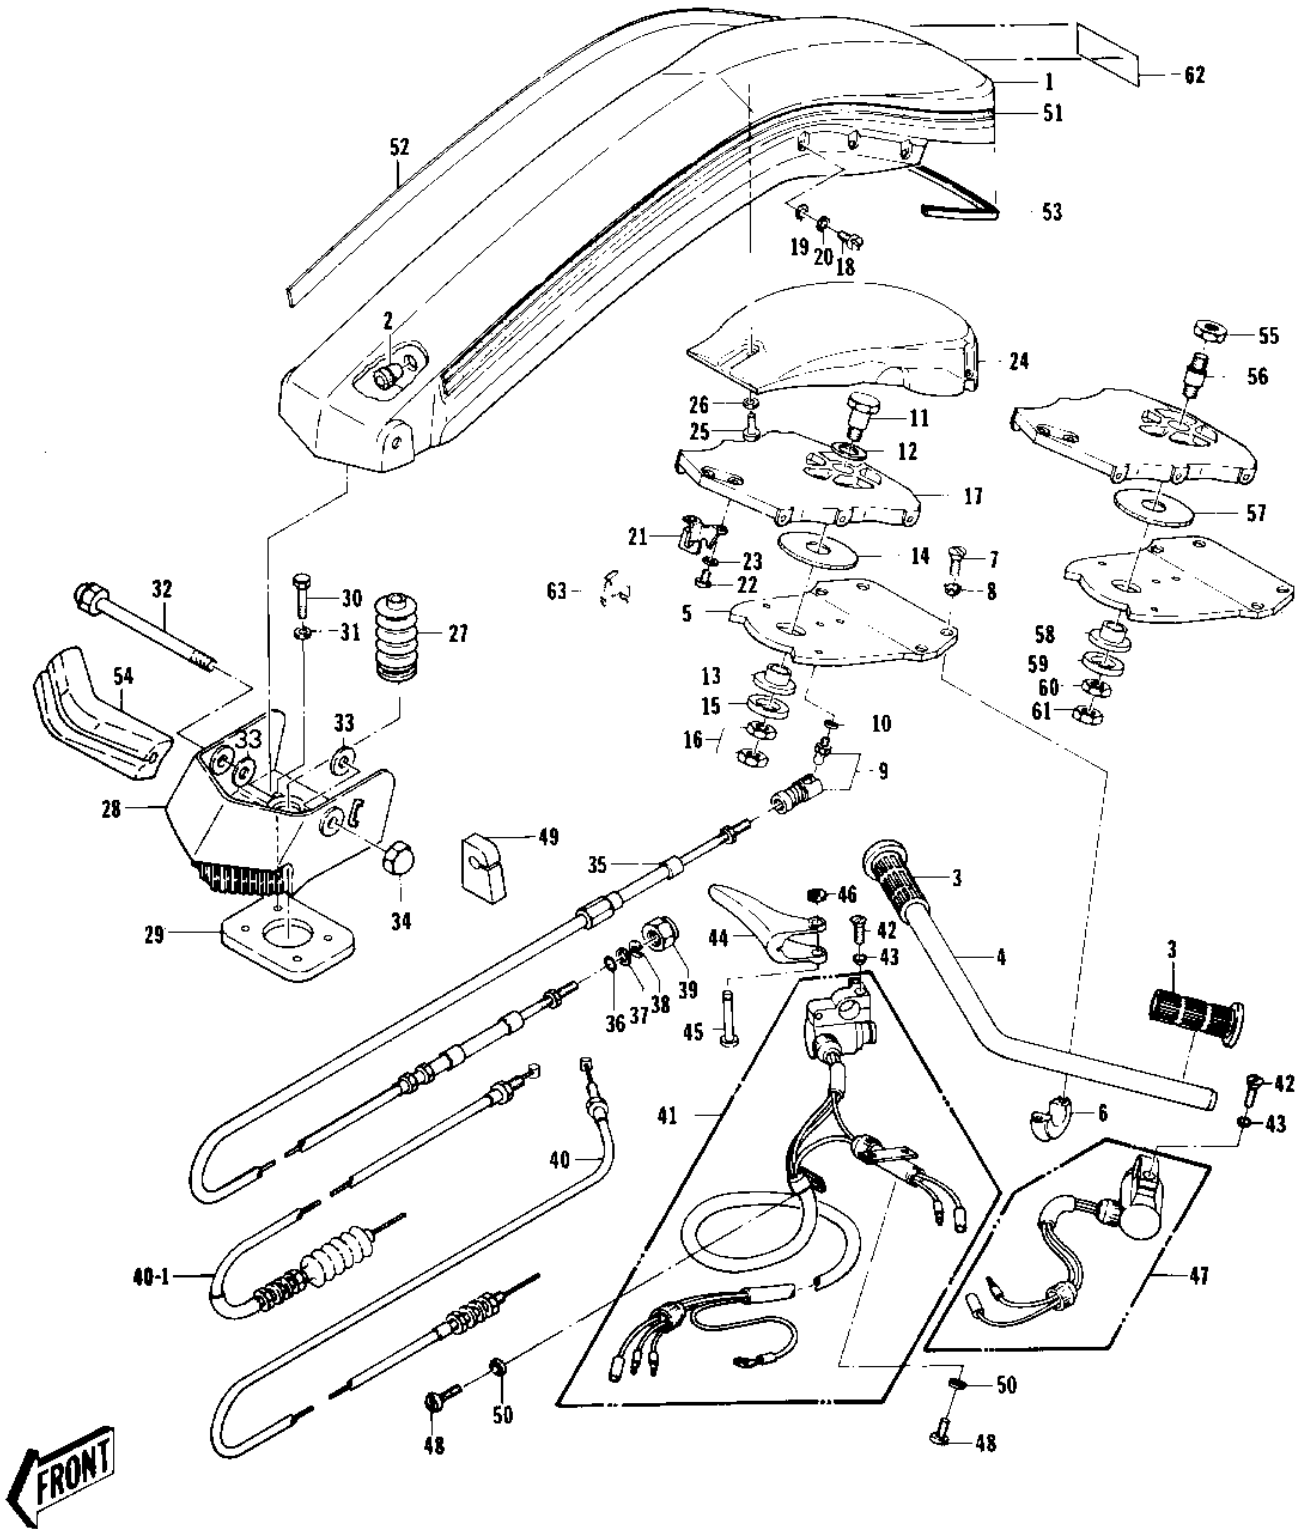

1978 JS440 PARTS DIAGRAM

HANDLE POLE/CABLES (JS440-A1/A1A)

1978 JS440 PARTS LIST

HANDLE POLE/CABLES (JS440-A1/A1A)

ITEM NAME	PART NUMBER	QUANTITY
POLE-HANDLE-PLAIN (Ref # 1)	59166-3002-8C	
GROMMET (Ref # 2)	92071-530	
GRIP,HANDLE,RH (Ref # 3)	46075-3704	
HANDLEBAR (Ref # 4)	32032-3017	
PLATE,HANDLEBAR (Ref # 5)	59086-542	
PLATE,HANDLEBAR (Ref # 5)	59086-542	
CLAMP,HANDLE PIPE (Ref # 6)	92037-503	
SCREW,8X25 (Ref # 7)	221R0825	
WASHER (Ref # 8)	92095-511	
JOINT-BALL (Ref # 9)	59266-3707	
WASHER-SPRING,6MM (Ref # 10)	461S0600	
BOLT 18X46 (Ref # 11)	92003-527	
WASHER (Ref # 12)	92022-511	
BUSH (Ref # 13)	92028-508	
BUSH (Ref # 14)	92028-501	
WASHER (Ref # 15)	92022-571	
NUT 18M/M (Ref # 16)	92015-506	
BRACKET,HANDLE SUPORT (Ref # 17)	59016-552	
BRACKET,SUPPORT (Ref # 17)	11046-3847	
BRACKET,SUPPORT (Ref # 17)	11046-3847	
SCREW,6X18 (Ref # 18)	220R0618	
SCREW,6X18 (Ref # 18)	220R0618	
WASHER (Ref # 19)	411S0600	
WASHER-SPRING,6MM (Ref # 20)	461S0600	
HOLDER,CABLE (Ref # 21)	16065-509	
SCREW,PAN HEAD,6X12 (Ref # 22)	220R0612	
SCREW,PAN HEAD,6X12 (Ref # 22)	220R0612	
WASHER-SPRING,6MM (Ref # 23)	461S0600	
FLOAT ASSY, HANDLE (Ref # 24)	16031-506	