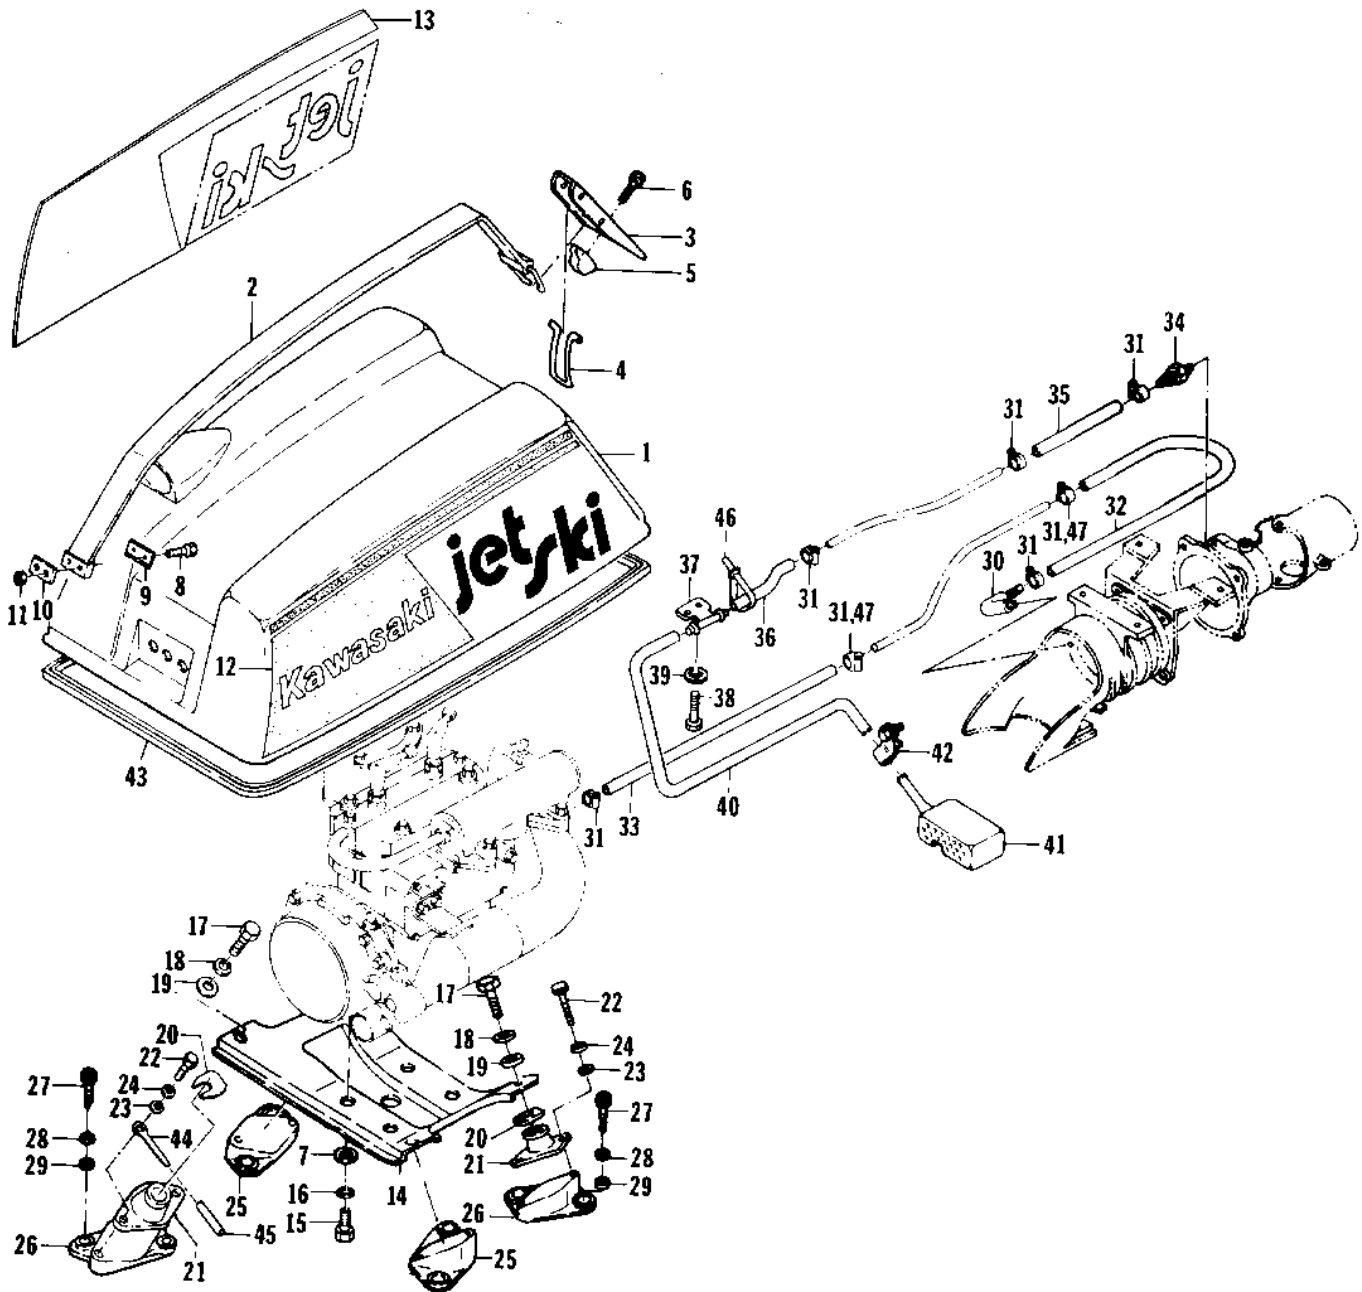

1978 JS440 PARTS DIAGRAM

ENGINE HOOD/COOLING & BILGE ('77-'78 A1/

1978 JS440 PARTS LIST

ENGINE HOOD/COOLING & BILGE ('77-'78 A1/

ITEM NAME	PART NUMBER	QUANTITY
HOOD-COMP-ENGINE,JET (Ref # 1)	59456-3719-8C	
HOOD-COMP-ENGINE,JET (Ref # 1)	59456-3719-8C	
BAND,HOOD (Ref # 2)	92072-3746	
LEVER (Ref # 3)	13168-3701	
HINGE-HOOD LEVER (Ref # 4)	53009-503	
DETENT-HOOD LEVER (Ref # 5)	59346-503	
SCREW 0.16X0.5 (Ref # 6)	92011-562	
WASHER (Ref # 7)	411S1400	
BOLT,6X30 (Ref # 8)	92001-3022	
WASHER,BAND (Ref # 9)	92022-509	
PLATE-ENG. CVR. STRAP (Ref # 10)	59086-501	
NUT,6M/M (Ref # 11)	311R0600	
NUT,6M/M (Ref # 11)	311R0600	
DECAL-ENG COVER,LH (Ref # 12)	56027-536	
DECAL-ENG COVER,RH (Ref # 13)	56027-535	
BED,ENGINE (Ref # 14)	59181-509-9G	
BOLT 1/2 IN.X31 (Ref # 15)	92003-533	
WASHER-SPRING,14MM (Ref # 16)	461S1400	
BOLT 10X25 (Ref # 17)	110R1025	
WASHER-SPRING,10MM (Ref # 18)	461S1000	
WASHER,O32XO10.5X4T (Ref # 19)	92022-3023	
SHIM,T=0.3 (Ref # 20)	92025-3701	
SHIM,T=0.3 (Ref # 20)	92025-3701	
SHIM.T=0.5 (Ref # 20)	92025-3702	
SHIM,T=1.0 (Ref # 9)	92025-3703	
DAMPER,ENGINE MOUNT (Ref # 21)	92160-3756	
BOLT,8X20 (Ref # 22)	110R0820	
WASHER (Ref # 23)	411S0800	
WASHER SPRING 8MM (Ref # 24)	461S0800	