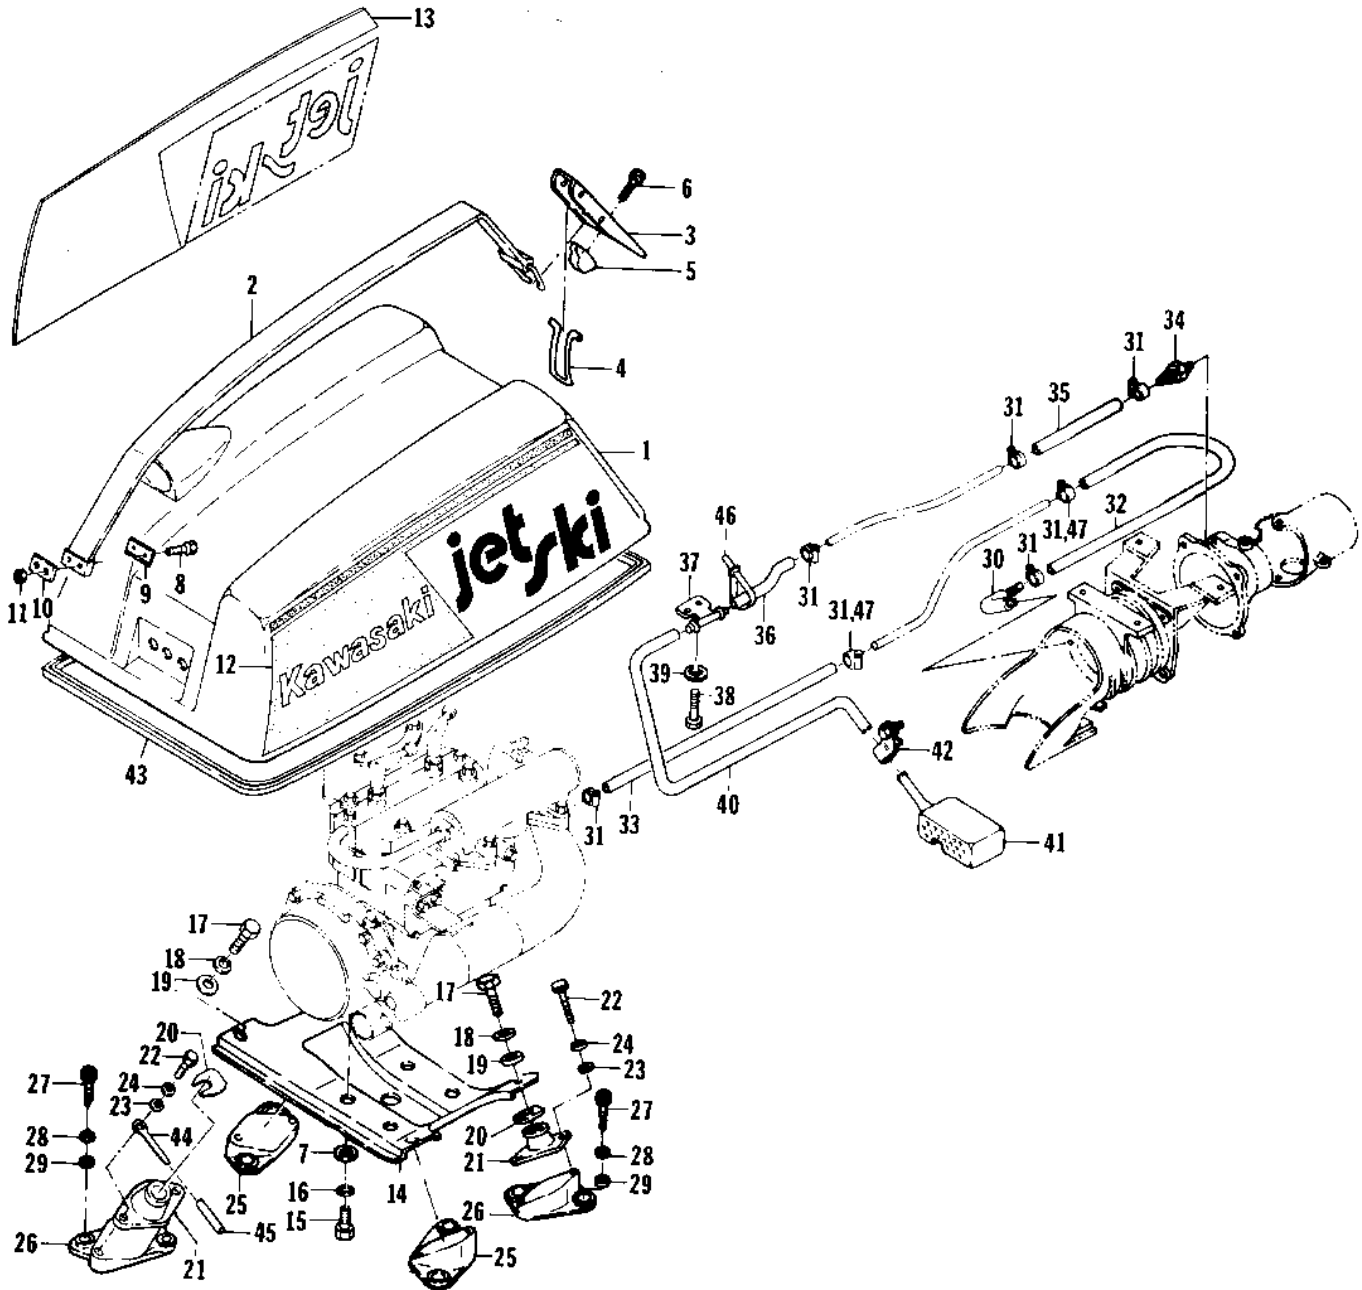

# 1978 JS440 PARTS DIAGRAM

ENGINE HOOD/COOLING & BILGE ('77-'78 A1/

# 1978 JS440 PARTS LIST

ENGINE HOOD/COOLING & BILGE ('77-'78 A1/

ITEM NAME	PART NUMBER	QUANTITY
HOOD-COMP-ENGINE,JET (Ref # 1)	59456-3719-8C	
HOOD-COMP-ENGINE,JET (Ref # 1)	59456-3719-8C	
BAND,HOOD (Ref # 2)	92072-3746	
LEVER (Ref # 3)	13168-3701	
HINGE-HOOD LEVER (Ref # 4)	53009-503	
DETENT-HOOD LEVER (Ref # 5)	59346-503	
SCREW 0.16X0.5 (Ref # 6)	92011-562	
WASHER (Ref # 7)	411S1400	
BOLT,6X30 (Ref # 8)	92001-3022	
WASHER,BAND (Ref # 9)	92022-509	
PLATE-ENG. CVR. STRAP (Ref # 10)	59086-501	
NUT,6M/M (Ref # 11)	311R0600	
NUT,6M/M (Ref # 11)	311R0600	
DECAL-ENG COVER,LH (Ref # 12)	56027-536	
DECAL-ENG COVER,RH (Ref # 13)	56027-535	
BED,ENGINE (Ref # 14)	59181-509-9G	
BOLT 1/2 IN.X31 (Ref # 15)	92003-533	
WASHER-SPRING,14MM (Ref # 16)	461S1400	
BOLT 10X25 (Ref # 17)	110R1025	
WASHER-SPRING,10MM (Ref # 18)	461S1000	
WASHER,O32XO10.5X4T (Ref # 19)	92022-3023	
SHIM,T=0.3 (Ref # 20)	92025-3701	
SHIM,T=0.3 (Ref # 20)	92025-3701	
SHIM.T=0.5 (Ref # 20)	92025-3702	
SHIM,T=1.0 (Ref # 9)	92025-3703	
DAMPER,ENGINE MOUNT (Ref # 21)	92160-3756	
BOLT,8X20 (Ref # 22)	110R0820	
WASHER (Ref # 23)	411S0800	
WASHER SPRING 8MM (Ref # 24)	461S0800	