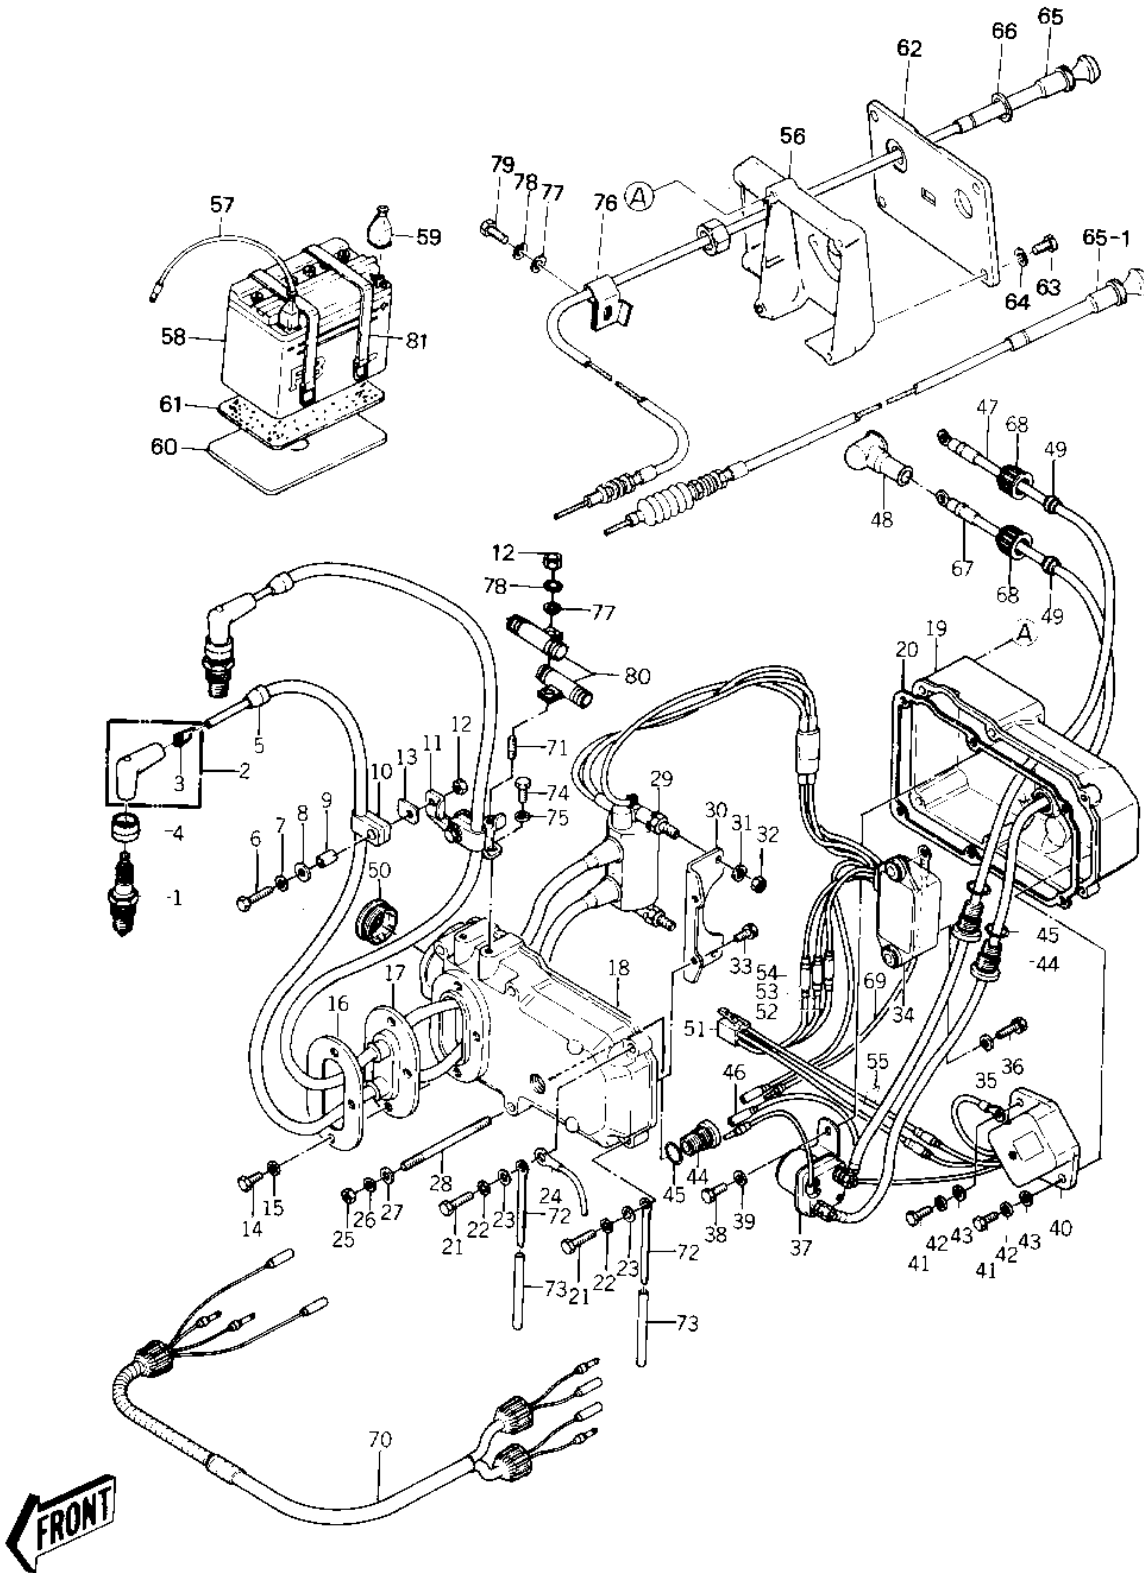

1978 JS440 PARTS DIAGRAM

ELECTRIC CASE ('77-'78 A1/A1A/A2)

1978 JS440 PARTS LIST

ELECTRIC CASE ('77-'78 A1/A1A/A2)

ITEM NAME	PART NUMBER	QUANTITY
SPARK PLUG B7ES (Ref # 1)	B7ES	
SPARK PLUG BR7ES (Ref # 1)	BR7ES	
CAP,PLUG (Ref # 2)	21130-504	
CAP-SPARK PLUG (Ref # 2)	21130-508	
SPRING,PLUG CAP (Ref # 3)	92081-542	
COVER,PLUG (Ref # 4)	92071-501	
GROMMET,SPARK PLUG (Ref # 4)	92071-535	
GROMMET (Ref # 5)	92071-517	
GROMMET (Ref # 5)	92071-517	
UNAVAILABLE IN PRICE BOOK (Ref # 6)	110R06030	
WASHER (Ref # 7)	411S0600	
WASHER (Ref # 8)	92022-553	
COLLAR (Ref # 9)	92027-519	
CLAMP (Ref # 10)	92037-523	
BRACKET,CLAMP (Ref # 11)	59016-514	
BRACKET,CLAMP (Ref # 11)	11034-3005	
NUT,6M/M (Ref # 12)	311R0600	
NUT,6M/M (Ref # 12)	311R0600	
WASHER (Ref # 13)	92022-553	
BOLT 6X14 (Ref # 14)	110R0614	
WASHER-SPRING,6MM (Ref # 15)	461S0600	
PLATE-ELECTRICAL CASE (Ref # 16)	59086-516	
GROMMET (Ref # 17)	92071-526	
CASE,ELECTRIC (1) (Ref # 18)	59021-531	
CASE,ELECTRIC (Ref # 18)	59416-3001	
CASE,ELECTRIC (2) (Ref # 19)	59021-532	
GASKET,CASE (Ref # 20)	11009-3024	
BOLT,HEX HEAD,6X25 (Ref # 21)	110R0625	
WASHER-SPRING,6MM (Ref # 22)	461S0600	