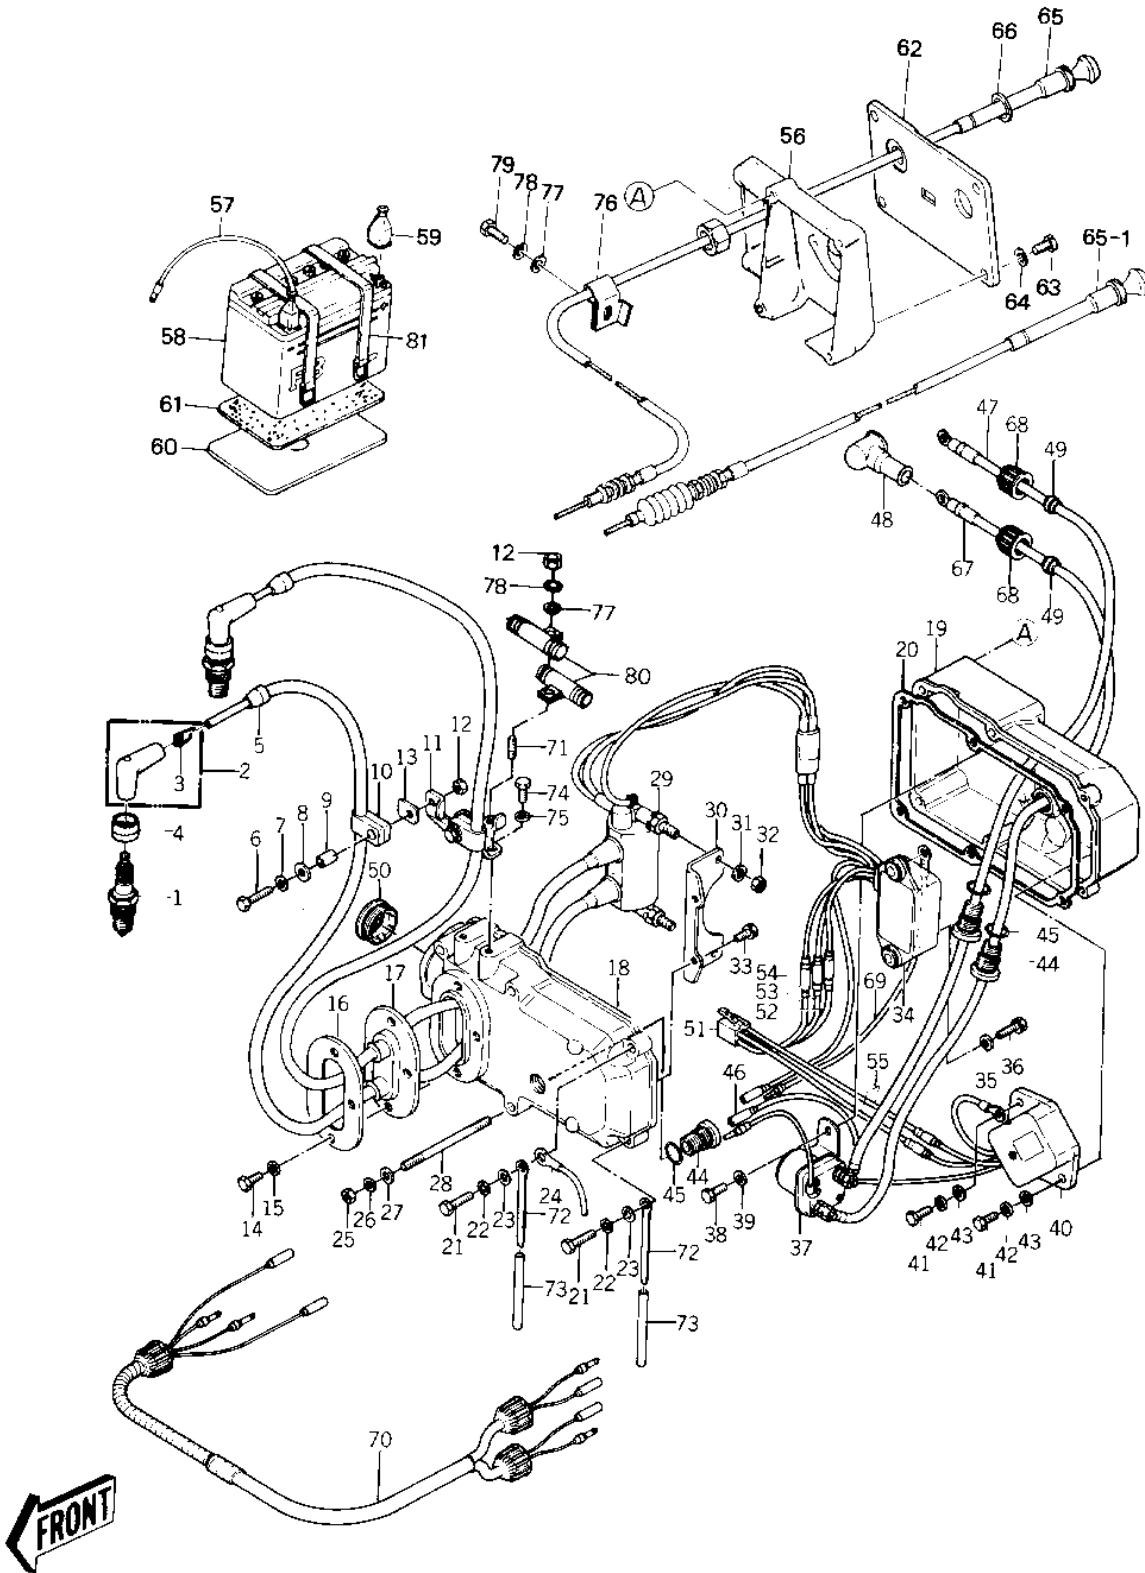

1977 JS440 PARTS DIAGRAM

ELECTRIC CASE ('77-'78 A1/A1A/A2)

1977 JS440 PARTS LIST

ELECTRIC CASE ('77-'78 A1/A1A/A2)

ITEM NAME	PART NUMBER	QUANTITY
SPARK PLUG B7ES (Ref # 1)	B7ES	2
SPARK PLUG BR7ES (Ref # 1)	BR7ES	2
CAP,PLUG (Ref # 2)	21130-504	2
CAP-SPARK PLUG (Ref # 2)	21130-508	2
SPRING,PLUG CAP (Ref # 3)	92081-542	2
COVER,PLUG (Ref # 4)	92071-501	2
GROMMET,SPARK PLUG (Ref # 4)	92071-535	2
GROMMET (Ref # 5)	92071-517	2
GROMMET (Ref # 5)	92071-517	2
UNAVAILABLE IN PRICE BOOK (Ref # 6)	110R06030	2
WASHER (Ref # 7)	411S0600	2
WASHER (Ref # 8)	92022-553	2
COLLAR (Ref # 9)	92027-519	2
CLAMP (Ref # 10)	92037-523	2
BRACKET,CLAMP (Ref # 11)	59016-514	1
BRACKET,CLAMP (Ref # 11)	11034-3005	1
NUT,6M/M (Ref # 12)	311R0600	2
NUT,6M/M (Ref # 12)	311R0600	3
WASHER (Ref # 13)	92022-553	2
BOLT 6X14 (Ref # 14)	110R0614	4
WASHER-SPRING,6MM (Ref # 15)	461S0600	4
PLATE-ELECTRICAL CASE (Ref # 16)	59086-516	1
GROMMET (Ref # 17)	92071-526	1
CASE,ELECTRIC (1) (Ref # 18)	59021-531	1
CASE,ELECTRIC (Ref # 18)	59416-3001	1
CASE,ELECTRIC (2) (Ref # 19)	59021-532	1
GASKET,CASE (Ref # 20)	11009-3024	1
BOLT,HEX HEAD,6X25 (Ref # 21)	110R0625	2
WASHER-SPRING,6MM (Ref # 22)	461S0600	2