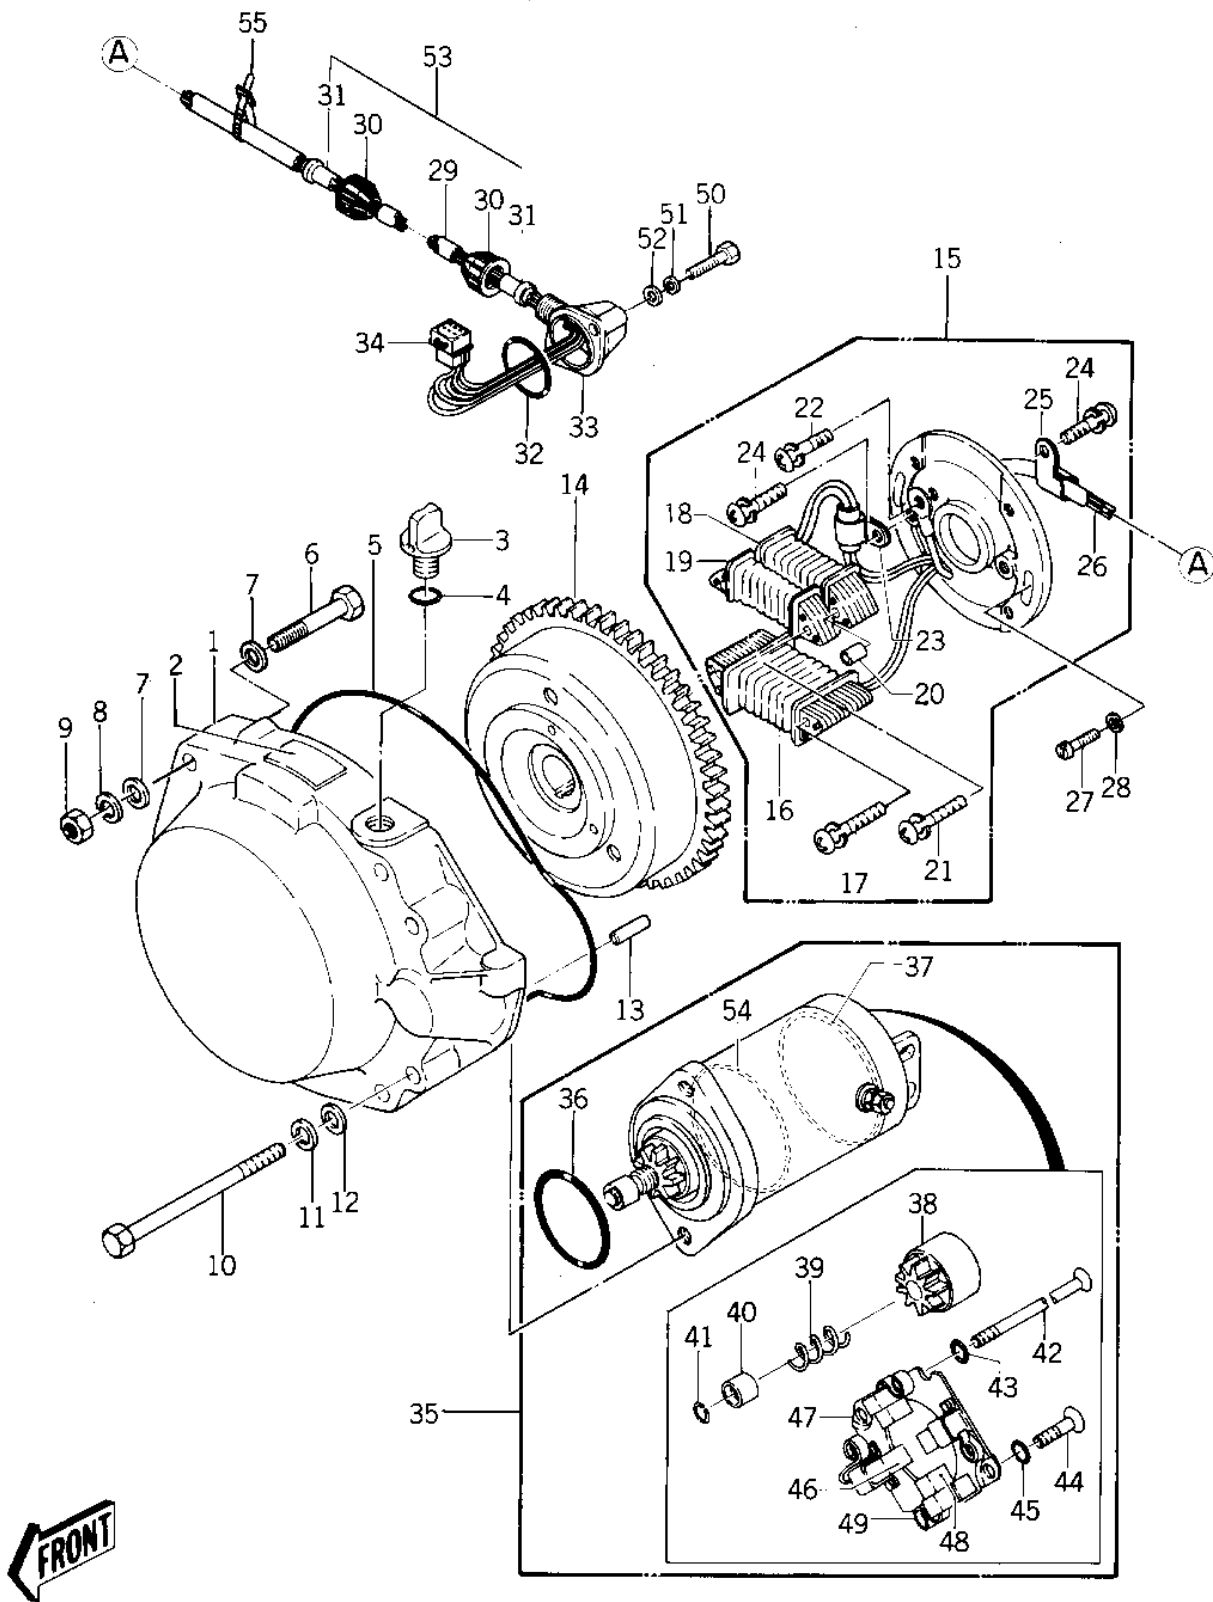

1978 JS440 PARTS DIAGRAM

GENERATOR/STARTER MOTOR ('77-'78 A1/A1A/

1978 JS440 PARTS LIST

GENERATOR/STARTER MOTOR ('77-'78 A1/A1A/

ITEM NAME	PART NUMBER	QUANTITY
COVER-GENERATOR (Ref # 1)	14031-3705	1
LABEL,HORSE POWER (Ref # 2)	56019-561	1
BREATHER (Ref # 3)	14069-3709	1
"O" RING (Ref # 4)	92055-515	1
"O" RING (Ref # 5)	92055-521	1
BOLT 8X50 (Ref # 6)	110R0850	1
WASHER (Ref # 7)	410S0800	2
WASHER SPRING 8MM (Ref # 8)	461S0800	2
NUT 8MM (Ref # 9)	311R0800	1
BOLT,8X80 (Ref # 10)	92001-3011	2
PIN,DOWEL (Ref # 13)	551R0612	1
FLYWHEEL ASSY (Ref # 14)	21050-3005	2
STATOR ASSY (Ref # 15)	21003-524	1
COIL,CHARGE (Ref # 16)	59031-501	1
SCREW 5X34 (Ref # 17)	92011-530	1
COIL,EXCITING (Ref # 18)	21049-506	1
COIL,PULSING (Ref # 19)	59026-504	1
COLLAR,COIL (Ref # 20)	92027-509	1
SCREW 5X40 (Ref # 21)	92011-533	1
SCREW 4X6 (Ref # 22)	92011-559	1
CLAMP (Ref # 23)	92037-520	1
SCREW 4X8 (Ref # 24)	92011-560	1
CLAMP (Ref # 25)	92037-547	1
HARNESS,MAGNETO (Ref # 26)	26001-3006	1
SCREW 5X20 (Ref # 27)	232B0520A	1
WASHER (Ref # 28)	92022-544	1
CAP-ASSY (Ref # 29)	14075-3001	4
TUBE,10X335 (Ref # 29)	92059-3019	1
CAP (Ref # 30)	11012-3012	1