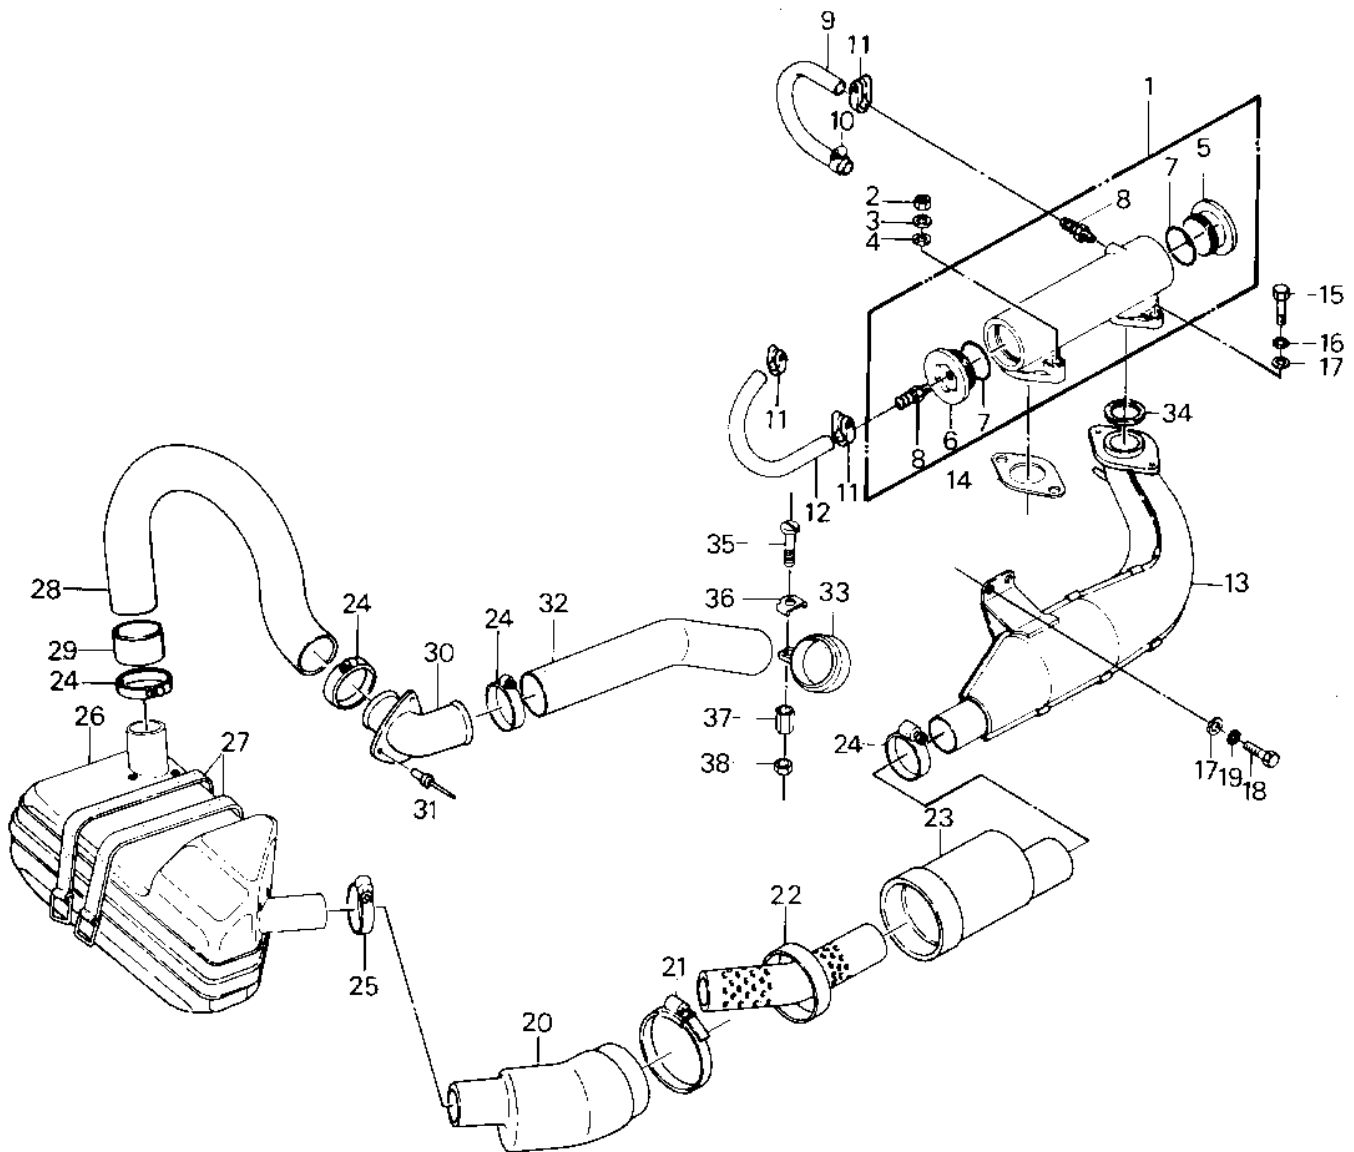

1978 JS440 PARTS DIAGRAM

MUFFLER ('77-'78 A1/A1A/A2)

1978 JS440 PARTS LIST

MUFFLER ('77-'78 A1/A1A/A2)

ITEM NAME	PART NUMBER	QUANTITY
PIPE-EXHAUST (Ref # 1)	18049-3006-YR	1
NUT,8 M/M (Ref # 2)	311M0800	2
WASHER SPRING 8MM (Ref # 3)	461S0800	3
WASHER (Ref # 4)	410S0800	2
PLUG,EXHAUST(1) (Ref # 5)	92066-501-9G	1
PLUG,EXHAUST(2) (Ref # 6)	92066-502-9G	1
"O" RING (Ref # 7)	671B2545	1
JOINT,HOSE (Ref # 8)	92005-3001	2
HOSE (Ref # 9)	92059-523	2
CLAMP,HOSE (Ref # 10)	92037-504	3
EXPANSION CHAMBER (Ref # 13)	18001-520	1
GASKET,EXHAUST (Ref # 14)	11060-3710	1
BOLT,8X45 (Ref # 15)	110R0845	1
BOLT,8X20 (Ref # 18)	110R0820	1
TUBE (Ref # 20)	92059-543	1
CLAMP (Ref # 21)	92037-541	1
PIPE-RESNTR. CONNECTR (Ref # 22)	59151-528	1
TUBE (Ref # 23)	92059-542	1
CLAMP (Ref # 24)	92037-509	1
CLAMP,HOSE (Ref # 25)	92037-506	1
MUFFLER-COMP,WATERBOX (Ref # 26)	49070-3714	1
BAND (Ref # 27)	92072-511	1
HOSE (Ref # 28)	92059-528	1
TUBE (Ref # 29)	92059-550	1
PIPE,TAIL (Ref # 30)	59156-506	1
RIVET (Ref # 31)	59281-506	1
HOSE,TAIL (Ref # 32)	92059-549	1
CLAMP (Ref # 33)	92037-545	1
GASKET,EXHAUST (Ref # 34)	11009-3784	1

1978 JS440 PARTS LIST

MUFFLER ('77-'78 A1/A1A/A2)

ITEM NAME	PART NUMBER	QUANTITY
SCREW,6X45 (Ref # 35)	214R0645	1
SCREW,6X45 (Ref # 35)	92009-3747	1
WASHER (Ref # 36)	92095-513	1
NUT,6M/M (Ref # 37)	92015-532	1
NUT,6M/M (Ref # 38)	311R0600	1