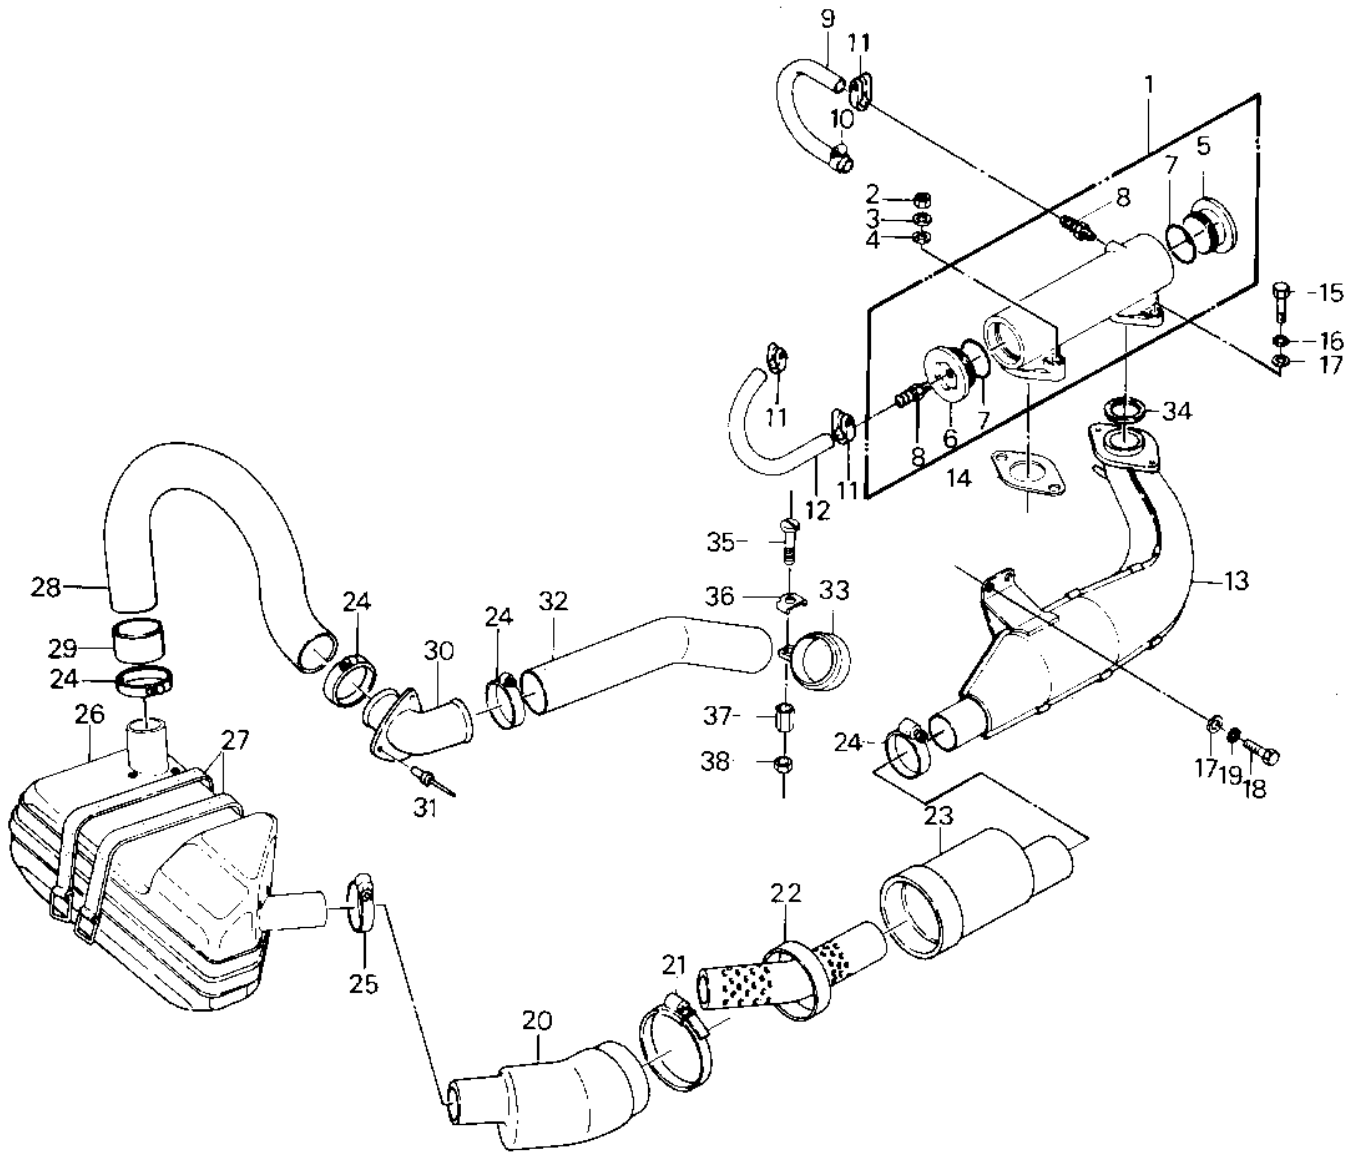

1977 JS440 PARTS DIAGRAM

MUFFLER ('77-'78 A1/A1A/A2)

1977 JS440 PARTS LIST

MUFFLER ('77-'78 A1/A1A/A2)

ITEM NAME	PART NUMBER	QUANTITY
PIPE-EXHAUST (Ref # 1)	18049-3006-YR	1
NUT,8 M/M (Ref # 2)	311M0800	2
NUT,8 M/M (Ref # 2)	311M0800	2
WASHER SPRING 8MM (Ref # 3)	461S0800	2
WASHER (Ref # 4)	410S0800	2
PLUG,EXHAUST(1) (Ref # 5)	92066-501-9G	1
PLUG,EXHAUST(2) (Ref # 6)	92066-502-9G	1
"0" RING (Ref # 7)	671B2545	2
JOINT,HOSE (Ref # 8)	92005-3001	2
JOINT,HOSE (Ref # 8)	92005-3001	2
HOSE (Ref # 9)	92059-523	1
CLAMP,HOSE (Ref # 10)	92037-504	1
CLAMP,HOSE (Ref # 11)	92037-504	3
CLAMP,HOSE (Ref # 11)	92037-504	3
HOSE (Ref # 12)	92059-523	1
EXPANSION CHAMBER (Ref # 13)	18001-520	1
GASKET,EXHAUST (Ref # 14)	11060-3710	1
BOLT,8X45 (Ref # 15)	110R0845	2
WASHER SPRING 8MM (Ref # 16)	461S0800	2
WASHER (Ref # 17)	410S0800	4
BOLT,8X20 (Ref # 18)	110R0820	2
WASHER SPRING 8MM (Ref # 19)	461S0800	2
TUBE (Ref # 20)	92059-543	1
CLAMP (Ref # 21)	92037-541	1
PIPE-RESNTR. CONNECTR (Ref # 22)	59151-528	1
TUBE (Ref # 23)	92059-542	1
CLAMP (Ref # 24)	92037-509	4
CLAMP,HOSE (Ref # 25)	92037-506	1
MUFFLER-COMP,WATERBOX (Ref # 26)	49070-3714	1

1977 JS440 PARTS LIST

MUFFLER ('77-'78 A1/A1A/A2)

ITEM NAME	PART NUMBER	QUANTITY
BAND (Ref # 27)	92072-511	2
HOSE (Ref # 28)	92059-528	1
TUBE (Ref # 29)	92059-550	1
PIPE, TAIL (Ref # 30)	59156-506	1
RIVET (Ref # 31)	59281-506	3
HOSE, TAIL (Ref # 32)	92059-549	1
CLAMP (Ref # 33)	92037-545	1
GASKET, EXHAUST (Ref # 34)	11009-3784	1
SCREW, 6X45 (Ref # 35)	214R0645	1
SCREW, 6X45 (Ref # 35)	92009-3747	1
WASHER (Ref # 36)	92095-513	1
NUT, 6M/M (Ref # 37)	92015-532	1
NUT, 6M/M (Ref # 38)	311R0600	1