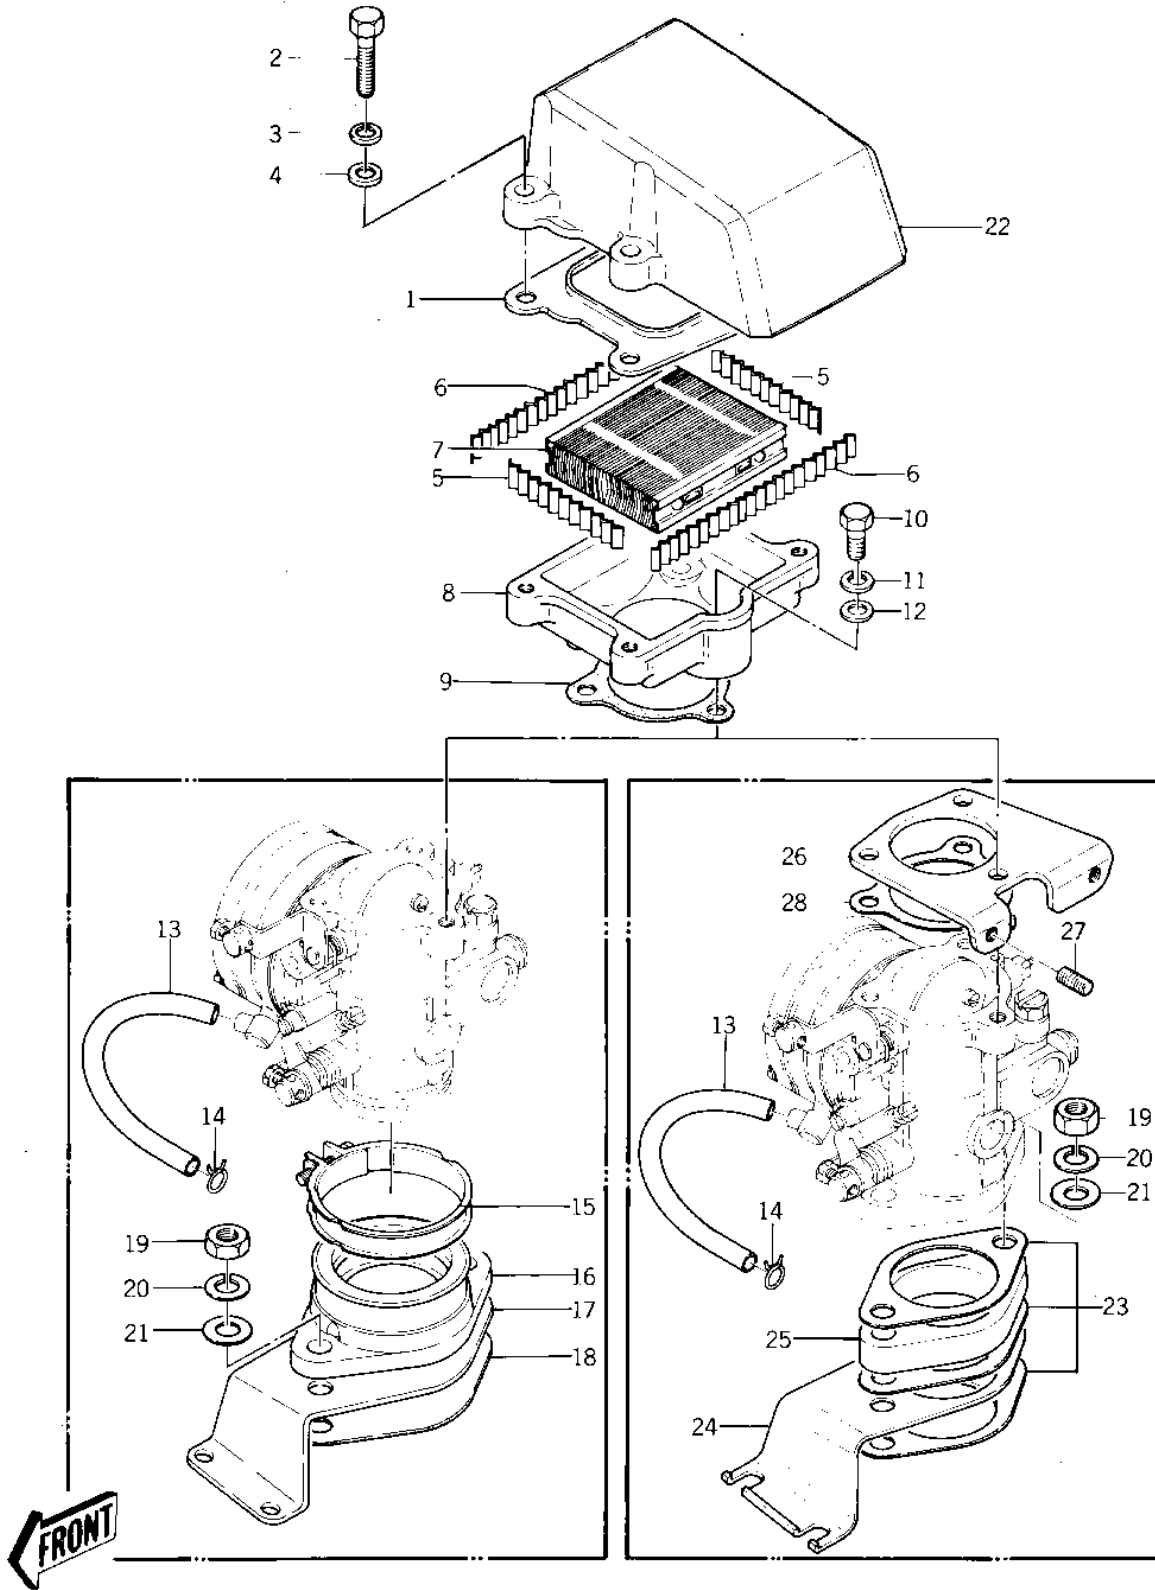

1978 JS440 PARTS DIAGRAM

CARBURETOR BRACKETS/FLAME ARRESTER (77-

1978 JS440 PARTS LIST

CARBURETOR BRACKETS/FLAME ARRESTER ('77-

ITEM NAME	PART NUMBER	QUANTITY
PLATE,FLAME ARRESTER (Ref # 1)	59086-540	
BOLT,6X28 (Ref # 2)	110R0628	
WASHER-SPRING,6MM (Ref # 3)	461S0600	
WASHER (Ref # 4)	410S0600	
SPRING (Ref # 5)	92081-544	
SPRING (Ref # 6)	92081-545	
ARRESTER,FLAME (Ref # 7)	59006-502	
CASE,FLAME ARRESTER (Ref # 8)	59021-527-9G	
GASKET (Ref # 9)	11060-3702	
BOLT 6X20 (Ref # 10)	110R0620	
BOLT,HEX HEAD,6X25 (Ref # 10)	110R0625	
WASHER-SPRING,6MM (Ref # 11)	461S0600	
WASHER (Ref # 12)	410S0600	
PIPE,PULS (Ref # 13)	92059-518	
CLAMP,SPARK PLUG CAP (Ref # 14)	92037-1173	
CLAMP (Ref # 15)	92037-550	
CLAMP (Ref # 15)	92037-550	
HOLDER-CARBURETOR (Ref # 16)	16065-516	
BRACKET,CONTROL (Ref # 17)	59016-558	
BRACKET,CONTROL (Ref # 17)	59016-558	
GASKET,INTAKE (Ref # 18)	16062-521	
NUT,8MM (Ref # 19)	312R0800	
WASHER SPRING 8MM (Ref # 20)	461S0800	
WASHER (Ref # 21)	410S0800	
COVER,AIR INTAKE (Ref # 22)	59036-563	
GASKET,INSULATOR (Ref # 23)	11009-3786	
BRACKET,CONTROL (Ref # 24)	11034-3004	
INSULATOR (Ref # 25)	16061-511	
BRACKET,CARBURETOR (Ref # 26)	11034-3003	