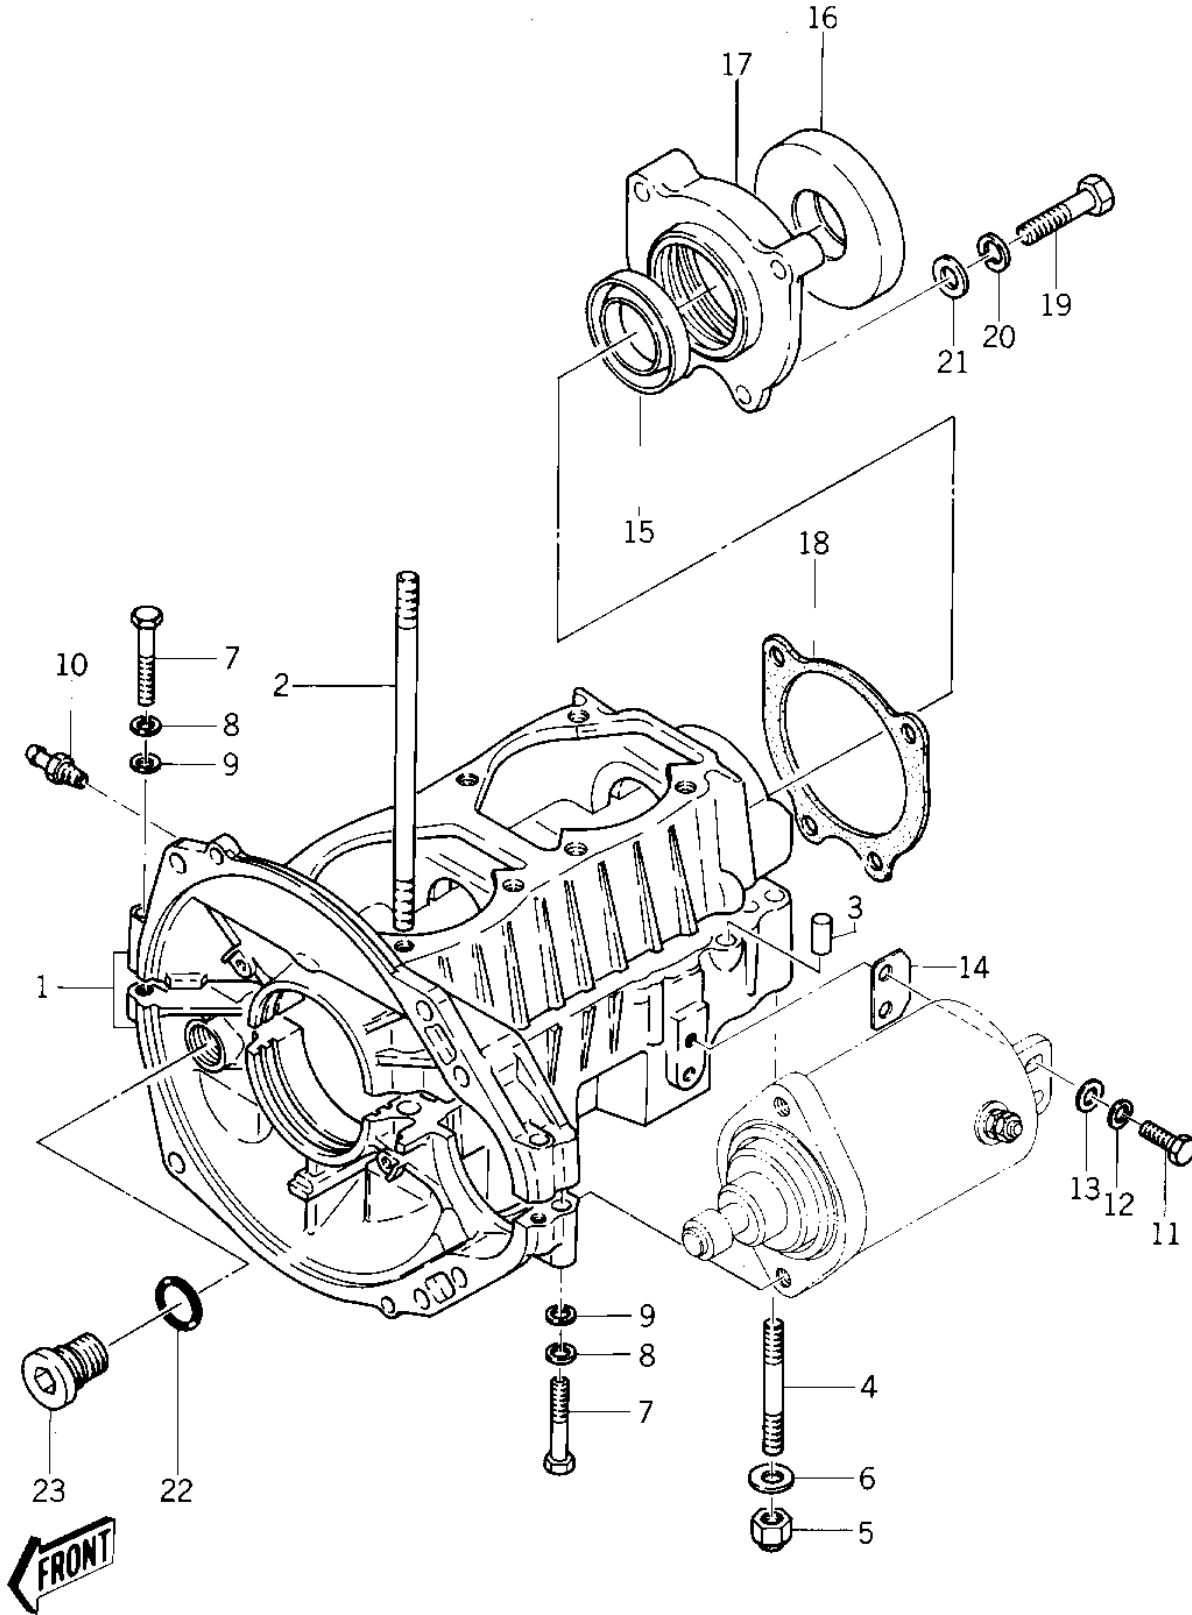

# 1978 JS440 PARTS DIAGRAM

CRANKCASE ('77-'78 A1/A1A/A2)

# 1978 JS440 PARTS LIST

CRANKCASE ('77-'78 A1/A1A/A2)

ITEM NAME	PART NUMBER	QUANTITY
CRANKCASE SET (Ref # 1)	14001-3015	
CRANKCASE SET (Ref # 1)	14001-3015	
STUD (Ref # 2)	92004-507	
PIN-DOWEL (Ref # 3)	92042-007	
STUD (Ref # 4)	92004-514	
NUT-CAP,8MM (Ref # 5)	92015-3003	
WASHER (Ref # 6)	410S0800	
BOLT 6X40 (Ref # 7)	110R0640	
WASHER-SPRING,6MM (Ref # 8)	461S0600	
WASHER (Ref # 9)	410S0600	
JOINT,PULS (Ref # 10)	59071-506	
BOLT 6X20 (Ref # 11)	110R0620	
WASHER-SPRING,6MM (Ref # 12)	461S0600	
WASHER (Ref # 13)	410S0600	
SHIM,STARTER,T=0.4M/M (Ref # 14)	92025-3012	
SHIM,STARTER,T=0.6M/M (Ref # 14)	92025-3013	
SHIM,STARTER,T=0.8M/M (Ref # 14)	92025-3014	
SEAL,OIL DC305513 (Ref # 15)	92050-512	
SEAL,OIL SCY547410 (Ref # 16)	92050-508	
HOUSING,OIL SEAL (Ref # 17)	23072-513-9G	
GASKET,HOUSING (Ref # 18)	92065-515	
BOLT,8X38 (Ref # 19)	92001-3017	
WASHER SPRING 8MM (Ref # 20)	461S0800	
WASHER (Ref # 21)	410S0800	
"O" RING,16MM (Ref # 22)	670B2016	
JOINT-STATOR WIRE (Ref # 23)	59071-516	