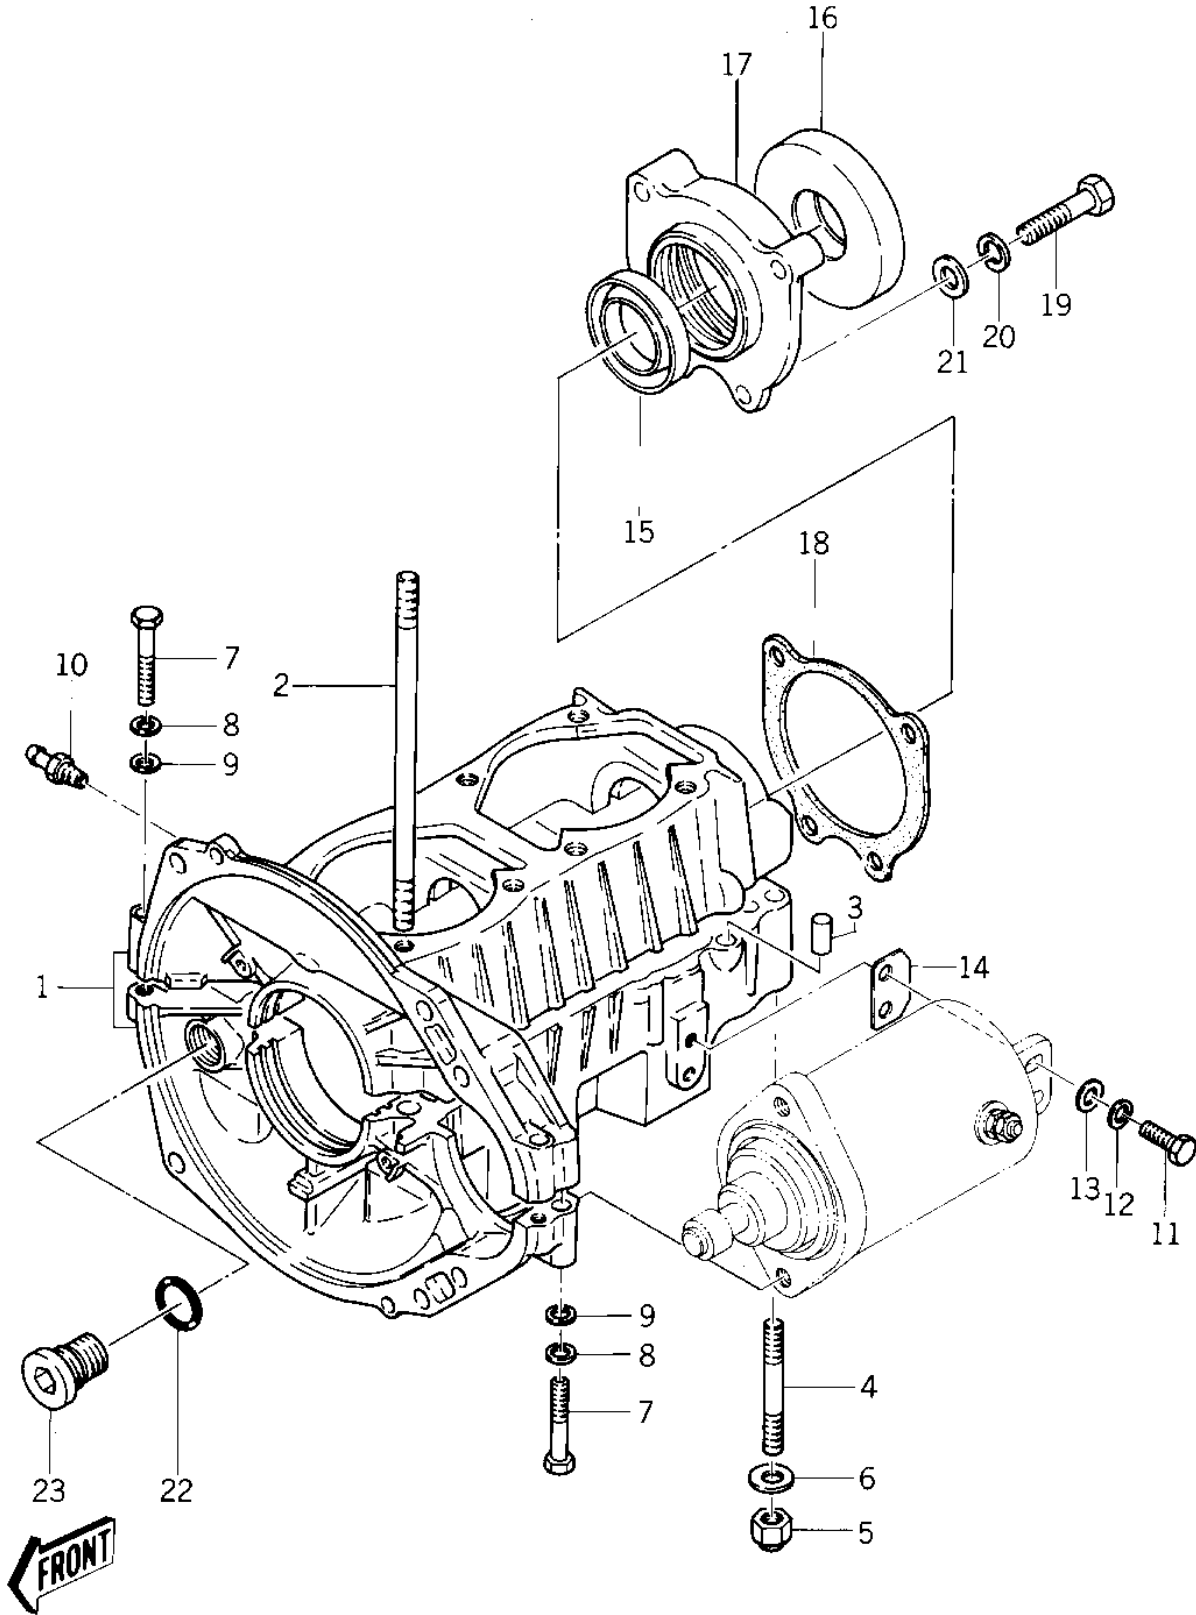

# 1978 JS440 PARTS DIAGRAM

CRANKCASE ('77-'78 A1/A1A/A2)

# 1978 JS440 PARTS LIST

CRANKCASE ('77-'78 A1/A1A/A2)

ITEM NAME	PART NUMBER	QUANTITY
CRANKCASE SET (Ref # 1)	14001-3015	
CRANKCASE SET (Ref # 1)	14001-3015	
STUD (Ref # 2)	92004-507	
PIN-DOWEL (Ref # 3)	92042-007	
STUD (Ref # 4)	92004-514	
NUT-CAP,8MM (Ref # 5)	92015-3003	
WASHER (Ref # 6)	410S0800	
BOLT 6X40 (Ref # 7)	110R0640	
WASHER-SPRING,6MM (Ref # 8)	461S0600	
WASHER (Ref # 9)	410S0600	
JOINT,PULS (Ref # 10)	59071-506	
BOLT 6X20 (Ref # 11)	110R0620	
WASHER-SPRING,6MM (Ref # 12)	461S0600	
WASHER (Ref # 13)	410S0600	
SHIM,STARTER,T=0.4M/M (Ref # 14)	92025-3012	
SHIM,STARTER,T=0.6M/M (Ref # 14)	92025-3013	
SHIM,STARTER,T=0.8M/M (Ref # 14)	92025-3014	
SEAL,OIL DC305513 (Ref # 15)	92050-512	
SEAL,OIL SCY547410 (Ref # 16)	92050-508	
HOUSING,OIL SEAL (Ref # 17)	23072-513-9G	
GASKET,HOUSING (Ref # 18)	92065-515	
BOLT,8X38 (Ref # 19)	92001-3017	
WASHER SPRING 8MM (Ref # 20)	461S0800	
WASHER (Ref # 21)	410S0800	
"O" RING,16MM (Ref # 22)	670B2016	
JOINT-STATOR WIRE (Ref # 23)	59071-516	