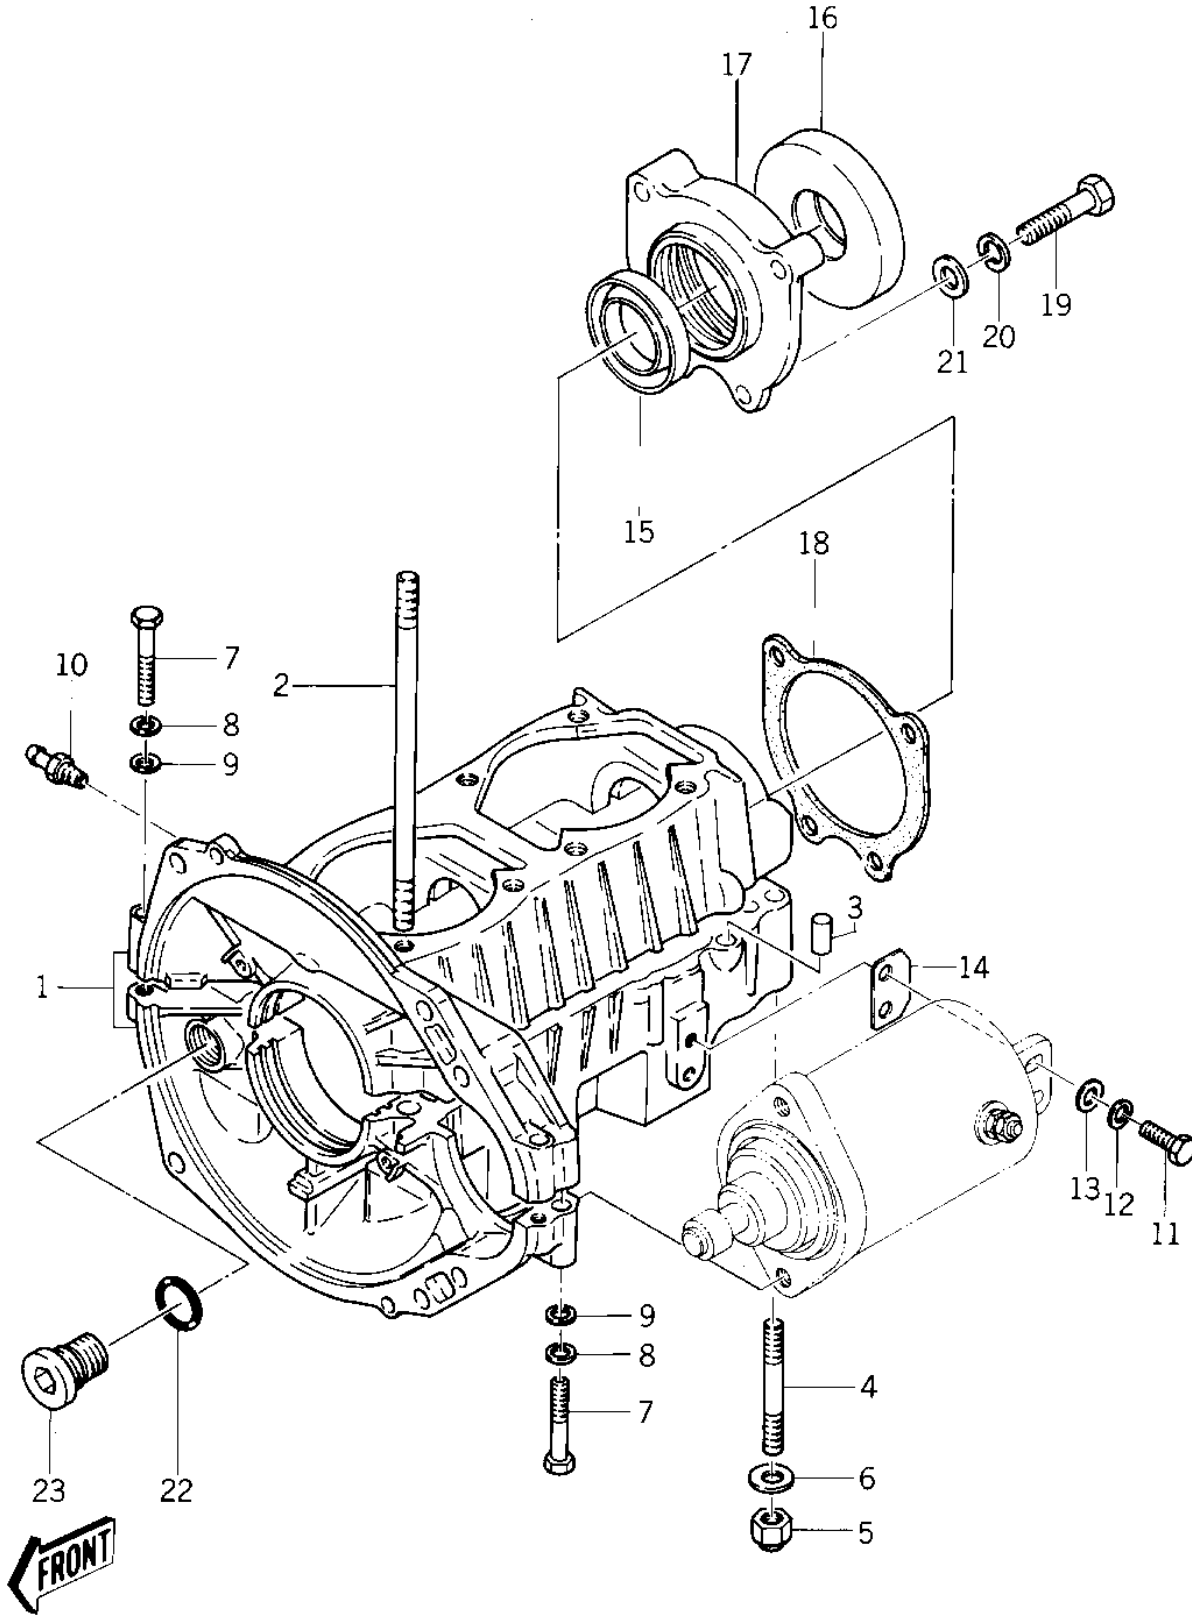

1978 JS440 PARTS DIAGRAM

CRANKCASE ('77-'78 A1/A1A/A2)

1978 JS440 PARTS LIST

CRANKCASE ('77-'78 A1/A1A/A2)

ITEM NAME	PART NUMBER	QUANTITY
CRANKCASE SET (Ref # 1)	14001-3015	2
STUD (Ref # 2)	92004-507	1
PIN-DOWEL (Ref # 3)	92042-007	1
STUD (Ref # 4)	92004-514	1
NUT-CAP,8MM (Ref # 5)	92015-3003	1
WASHER (Ref # 6)	410S0800	2
BOLT 6X40 (Ref # 7)	110R0640	1
WASHER-SPRING,6MM (Ref # 8)	461S0600	2
WASHER (Ref # 9)	410S0600	2
JOINT,PULS (Ref # 10)	59071-506	1
BOLT 6X20 (Ref # 11)	110R0620	1
SHIM,STARTER,T=0.4M/M (Ref # 14)	92025-3012	1
SHIM,STARTER,T=0.6M/M (Ref # 14)	92025-3013	1
SHIM,STARTER,T=0.8M/M (Ref # 14)	92025-3014	1
SEAL,OIL DC305513 (Ref # 15)	92050-512	1
SEAL,OIL SCY547410 (Ref # 16)	92050-508	1
HOUSING,OIL SEAL (Ref # 17)	23072-513-9G	1
GASKET,HOUSING (Ref # 18)	92065-515	1
BOLT,8X38 (Ref # 19)	92001-3017	1
WASHER SPRING 8MM (Ref # 20)	461S0800	1
"O" RING,16MM (Ref # 22)	670B2016	1
JOINT-STATOR WIRE (Ref # 23)	59071-516	1