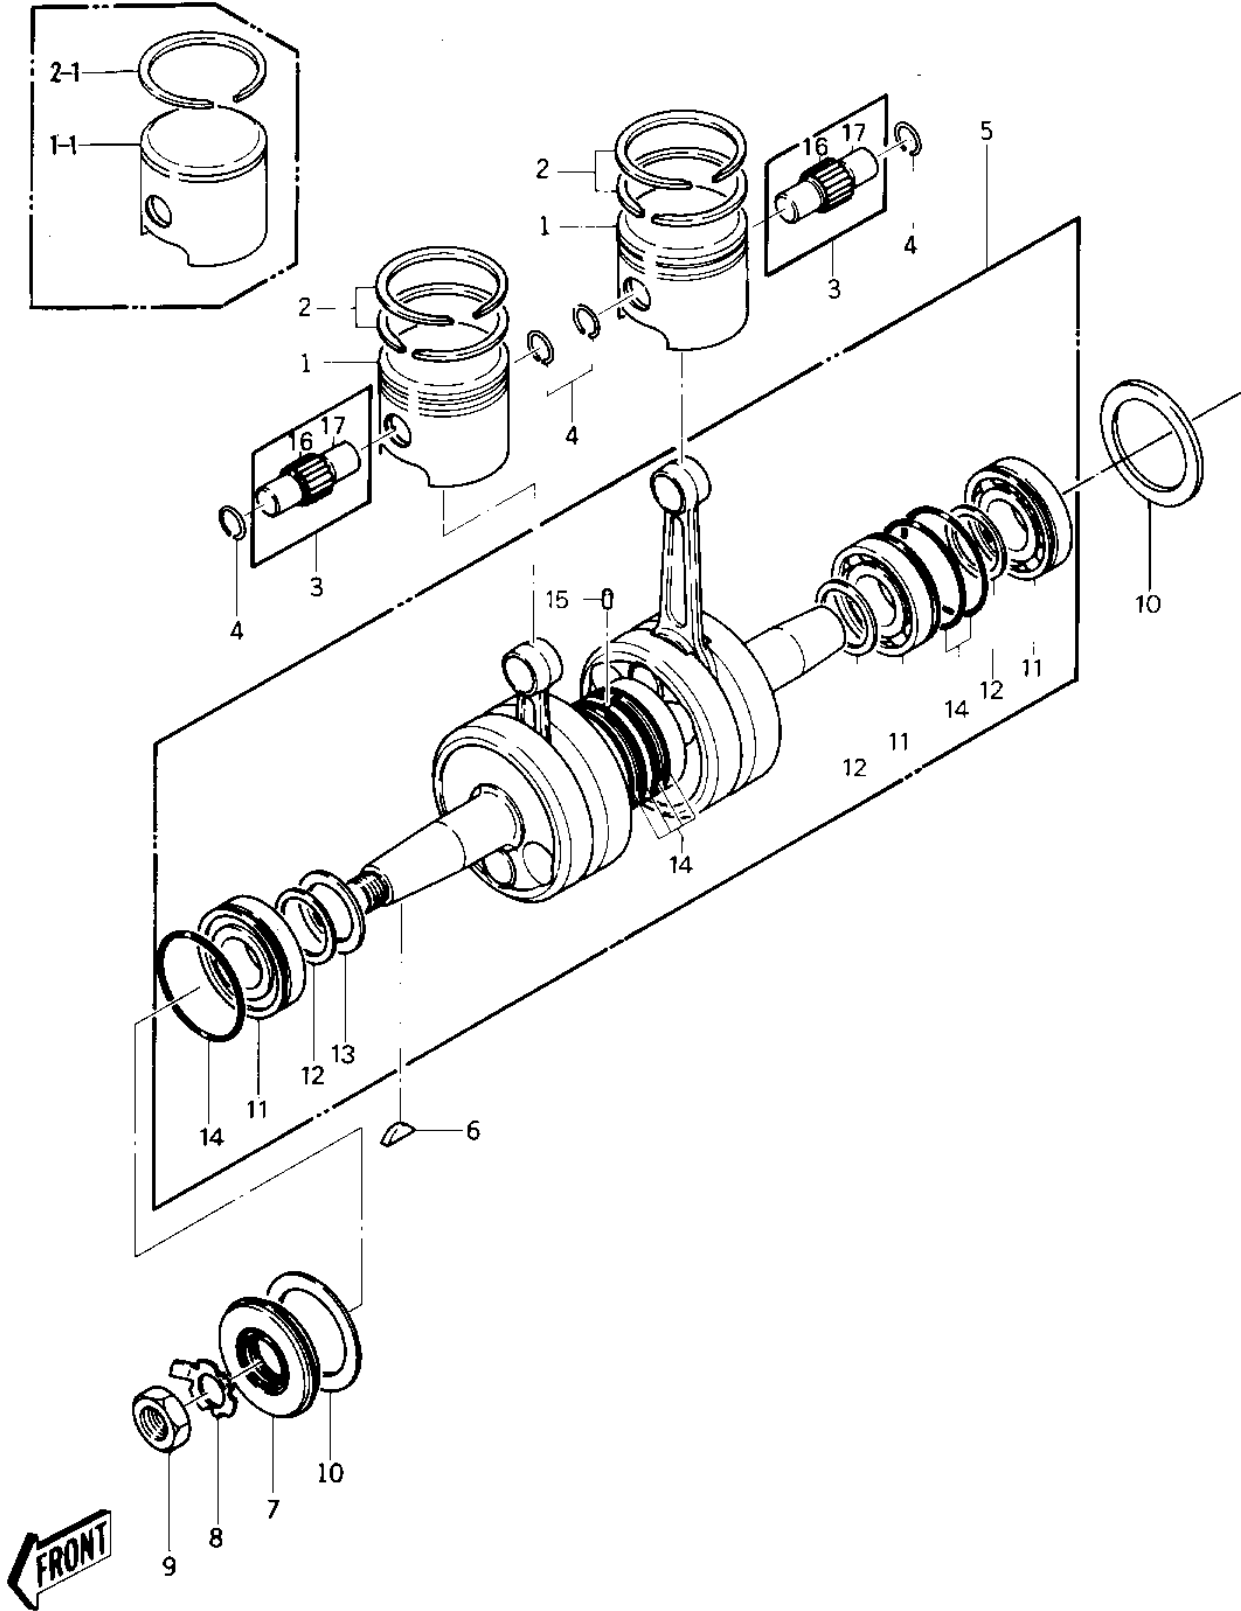

1978 JS440 PARTS DIAGRAM

CRANKSHAFT/PISTONS (77-'78 A1/A1A/A2)

11

1978 JS440 PARTS LIST

CRANKSHAFT/PISTONS ('77-'78 A1/A1A/A2)

ITEM NAME	PART NUMBER	QUANTITY
PISTON-ENGINE,STD (Ref # 1)	13001-6001	
PISTON,0.25,O.S. (Ref # 1)	13030-502	
PISTON-ENGINE,STD (Ref # 1-1)	13001-3017	
PISTON-ENGINE,0.50 (Ref # 1-1)	13029-3001	
PISTON RING SET (Ref # 2)	13008-530	
PISTON RING SET,0.25 (Ref # 2)	13026-502	
RING-PISTON TOP,STD (Ref # 2-1)	13003-3014	
RING-PISTON TOP,0.50 (Ref # 2-1)	13003-3015	
PISTON PIN SET (Ref # 3)	59146-503	
CIRCLIP PISTON PIN (Ref # 4)	92036-004	
CIRCLIP PISTON PIN (Ref # 4)	92036-004	
CRANKSHAFT ASSY (Ref # 5)	13036-523	
WOODRUFF KEY (Ref # 6)	510A5200	
SEAL,OIL TCY306210 (Ref # 7)	92050-507	
WASHER,LOCK,20M/M (Ref # 8)	92022-569	
NUT,20M/M (Ref # 9)	92015-535	
WASHER (Ref # 10)	92022-3021	
BEARING-BALL (Ref # 11)	92045-505	
SHIM 0.1T (Ref # 12)	92025-513	
SHIM 0.2T (Ref # 12)	92025-518	
SHIM 0.3T (Ref # 12)	92025-523	
SHIM 0.4T (Ref # 12)	92025-527	
SHIM 0.5T (Ref # 12)	92025-530	
SHIM 0.6T (Ref # 12)	92025-533	
SHIM-1.0T (Ref # 13)	92025-532	
O-RING (Ref # 14)	92055-504	
PIN,DOWEL (Ref # 15)	551A0410	
BEARING-SMALL END (Ref # 16)	13033-3005	
BEARING-SMALL END (Ref # 16)	13033-3005	