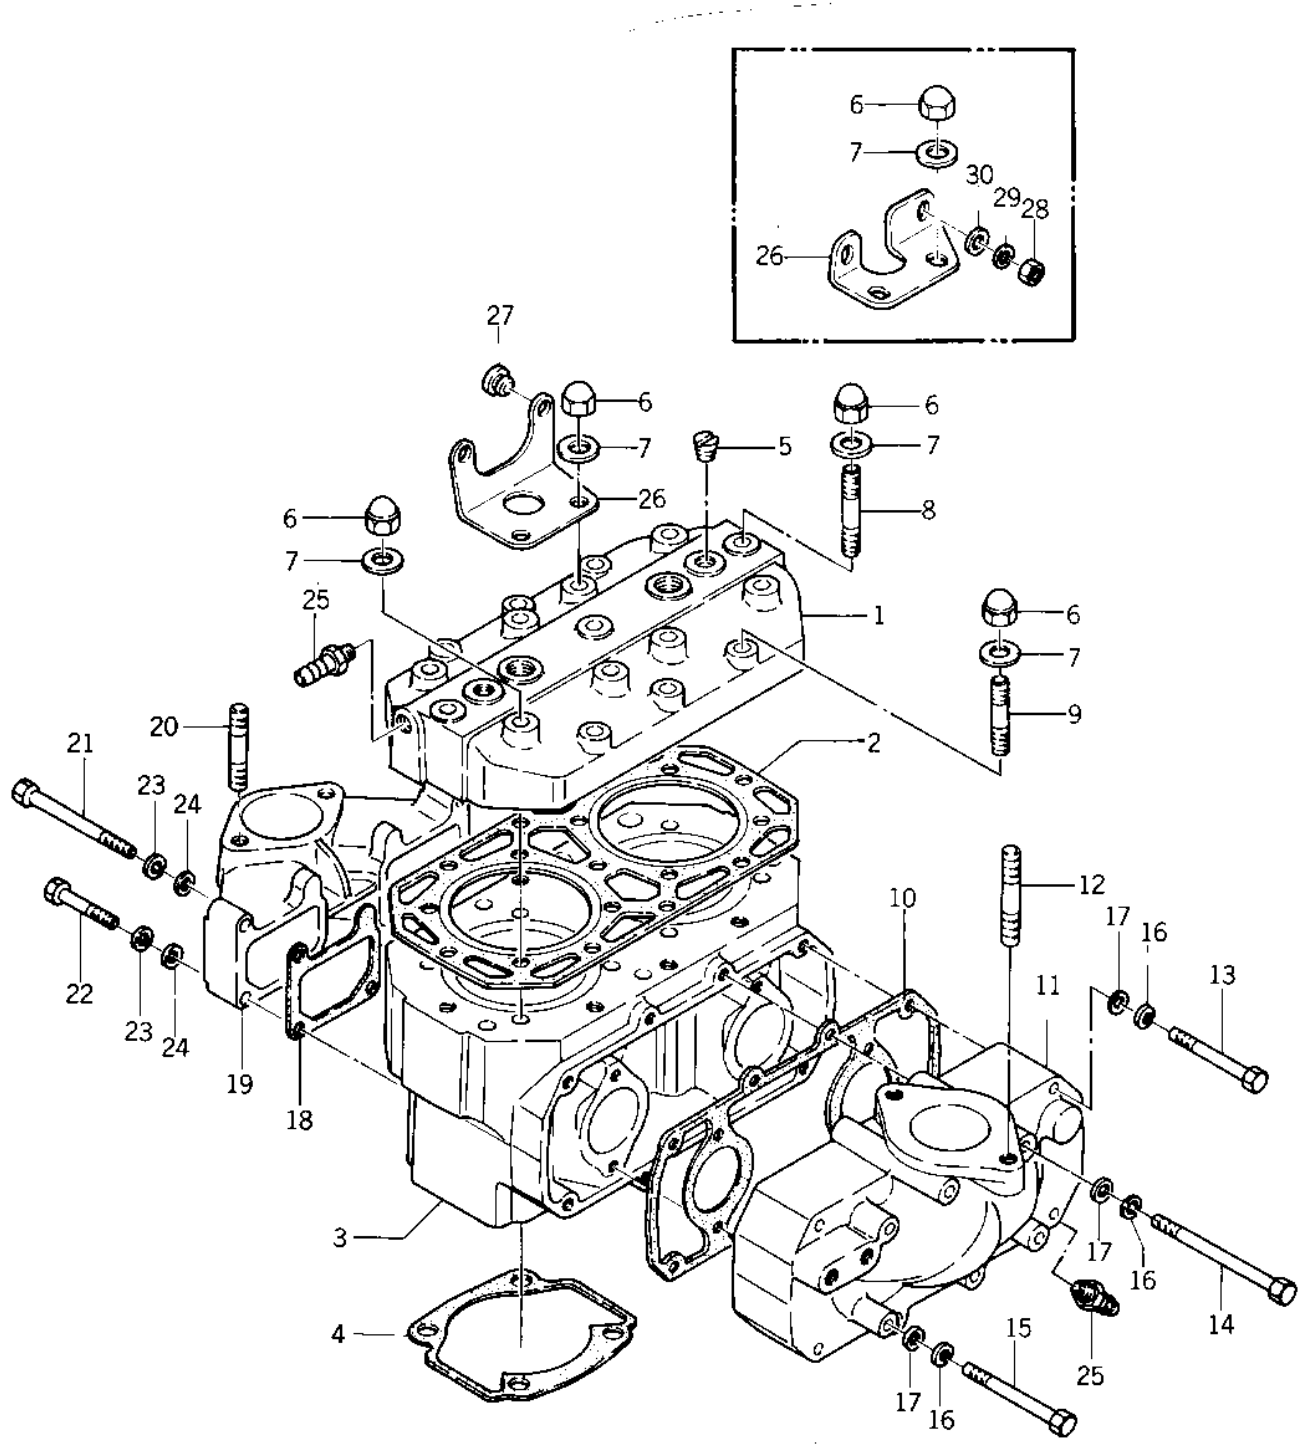

1978 JS440 PARTS DIAGRAM

CYLINDER HEAD/CYLINDER (77-'78 A1/A1A/A)

1978 JS440 PARTS LIST

CYLINDER HEAD/CYLINDER ('77-'78 A1/A1A/A)

ITEM NAME	PART NUMBER	QUANTITY
HEAD ASSY,CYLINDER (Ref # 1)	49086-3001	
GASKET-HEAD (Ref # 2)	11004-3711	
CYLINDER ASSY (Ref # 3)	11005-3033	
GASKET-CYLINDER (Ref # 4)	11009-505	
PLUG,DRAIN (Ref # 5)	92066-3001	
PLUG,DRAIN (Ref # 5)	92066-3001	
NUT-CAP,8MM (Ref # 6)	92015-3003	
WASHER (Ref # 7)	411S0800	
STUD,8X50 (Ref # 8)	92004-3010	
STUD,8X42 (Ref # 9)	92004-3009	
GASKET,EXHAUST MANIF (Ref # 10)	11009-3779	
MANIFOLD-EXHAUST (Ref # 11)	59081-504-YR	
STUD (Ref # 12)	172R0834	
BOLT 6X55 (Ref # 13)	110R0655	
BOLT 6X90 (Ref # 14)	110R0690	
BOLT 6X75 (Ref # 15)	110R0675	
WASHER-SPRING,6MM (Ref # 16)	461S0600	
WASHER (Ref # 17)	410S0600	
GASKET,INTAKE (Ref # 18)	11009-3785	
MANIFOLD,INTAKE (Ref # 19)	59076-508	
MANIFOLD-INTAKE (Ref # 19)	59076-505-YR	
STUD (Ref # 20)	172R0822	
STUD (Ref # 20)	172R0834	
BOLT,6X70 (Ref # 21)	110R0670	
BOLT 6X35 (Ref # 22)	110R0635	
WASHER-SPRING,6MM (Ref # 23)	461S0600	
WASHER (Ref # 24)	410S0600	
JOINT,HOSE (Ref # 25)	92005-3001	
JOINT,HOSE (Ref # 25)	92005-3001	