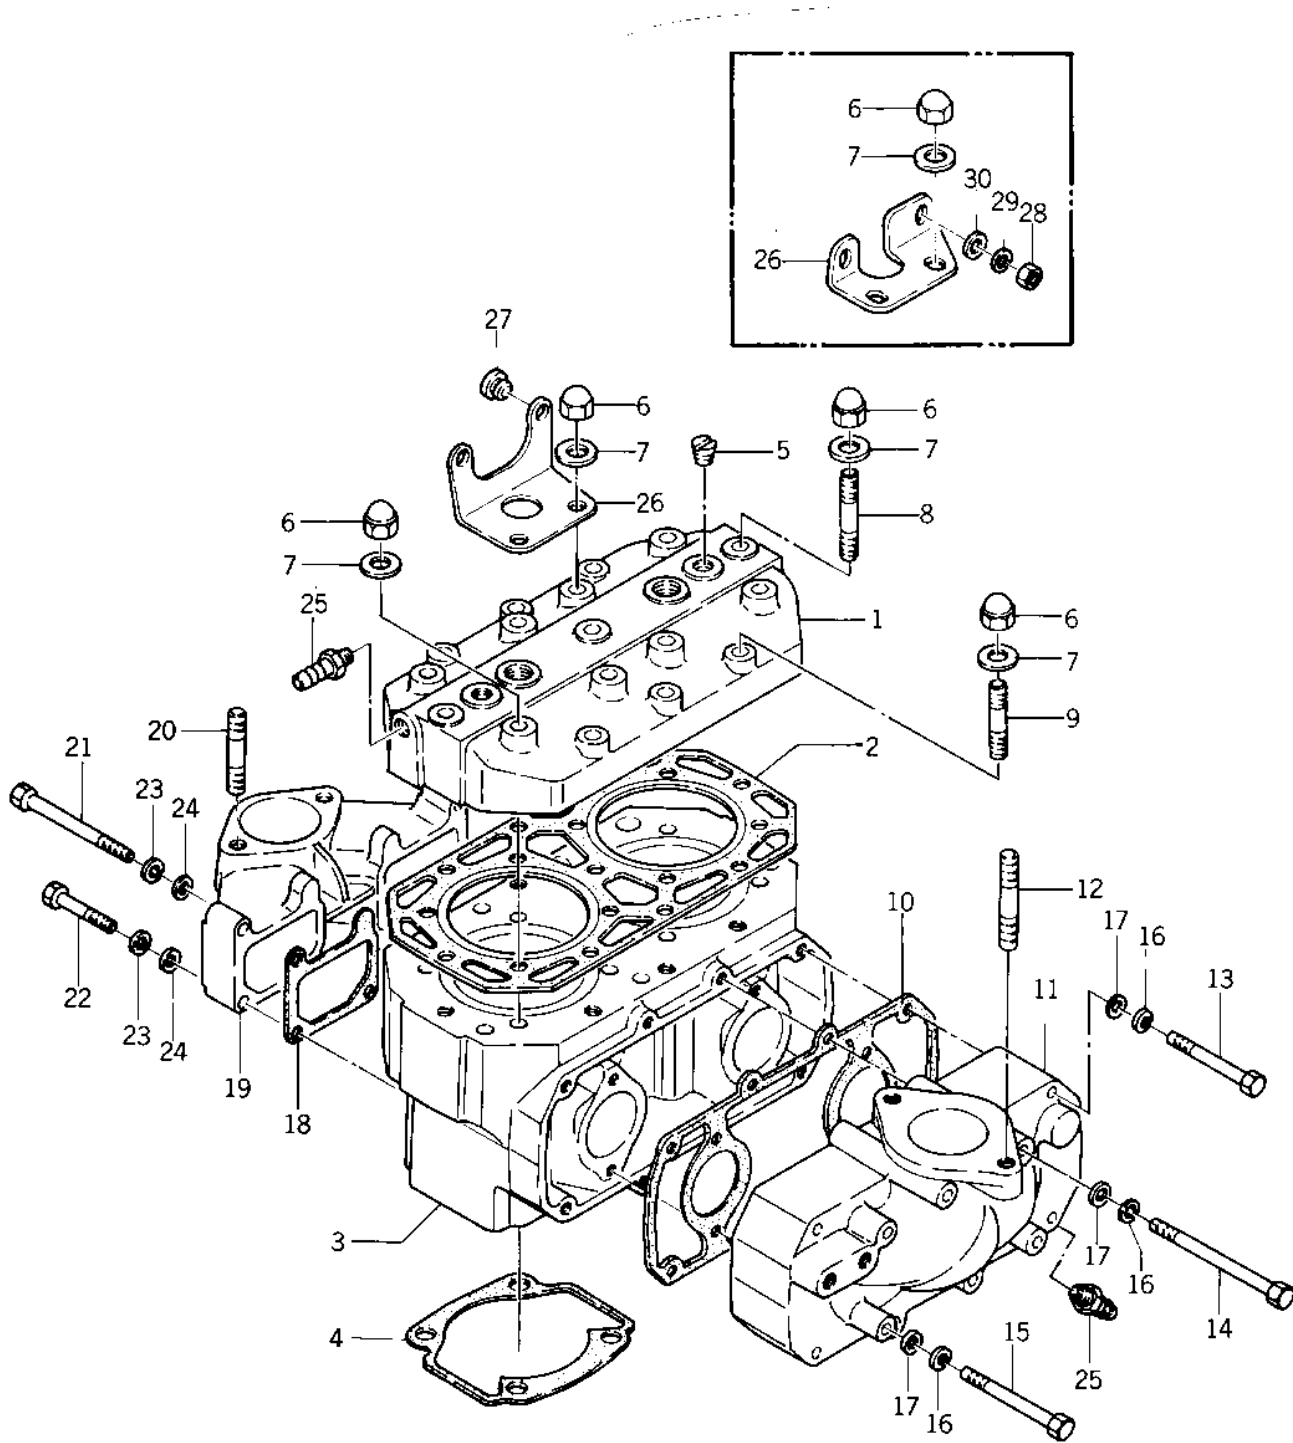

## 1978 JS440 PARTS DIAGRAM

CYLINDER HEAD/CYLINDER ('77-'78 A1/A1A/A)

## 1978 JS440 PARTS LIST

CYLINDER HEAD/CYLINDER ('77-'78 A1/A1A/A)

ITEM NAME	PART NUMBER	QUANTITY
HEAD ASSY,CYLINDER (Ref # 1)	49086-3001	1
GASKET-HEAD (Ref # 2)	11004-3711	1
CYLINDER ASSY (Ref # 3)	11005-3033	1
GASKET-CYLINDER (Ref # 4)	11009-505	1
PLUG,DRAIN (Ref # 5)	92066-3001	2
NUT-CAP,8MM (Ref # 6)	92015-3003	1
WASHER (Ref # 7)	411S0800	1
STUD,8X50 (Ref # 8)	92004-3010	1
STUD,8X42 (Ref # 9)	92004-3009	1
GASKET,EXHAUST MANIF (Ref # 10)	11009-3779	1
MANIFOLD-EXHAUST (Ref # 11)	59081-504-YR	1
STUD (Ref # 12)	172R0834	2
BOLT 6X55 (Ref # 13)	110R0655	1
BOLT 6X90 (Ref # 14)	110R0690	1
BOLT 6X75 (Ref # 15)	110R0675	1
WASHER-SPRING,6MM (Ref # 16)	461S0600	3
WASHER (Ref # 17)	410S0600	2
GASKET,INTAKE (Ref # 18)	11009-3785	1
MANIFOLD,INTAKE (Ref # 19)	59076-508	1
MANIFOLD-INTAKE (Ref # 19)	59076-505-YR	1
STUD (Ref # 20)	172R0822	1
BOLT,6X70 (Ref # 21)	110R0670	1
BOLT 6X35 (Ref # 22)	110R0635	1
JOINT,HOSE (Ref # 25)	92005-3001	2
BRACKET,CARBURETOR (Ref # 26)	59016-559	1
BRACKET,CARBURETOR (Ref # 26)	11034-3002	1
DAMPER (Ref # 27)	92075-523	1
NUT,6M/M (Ref # 28)	311R0600	1
WASHER,PLAIN,6M/M (Ref # 30)	92022-3018	1