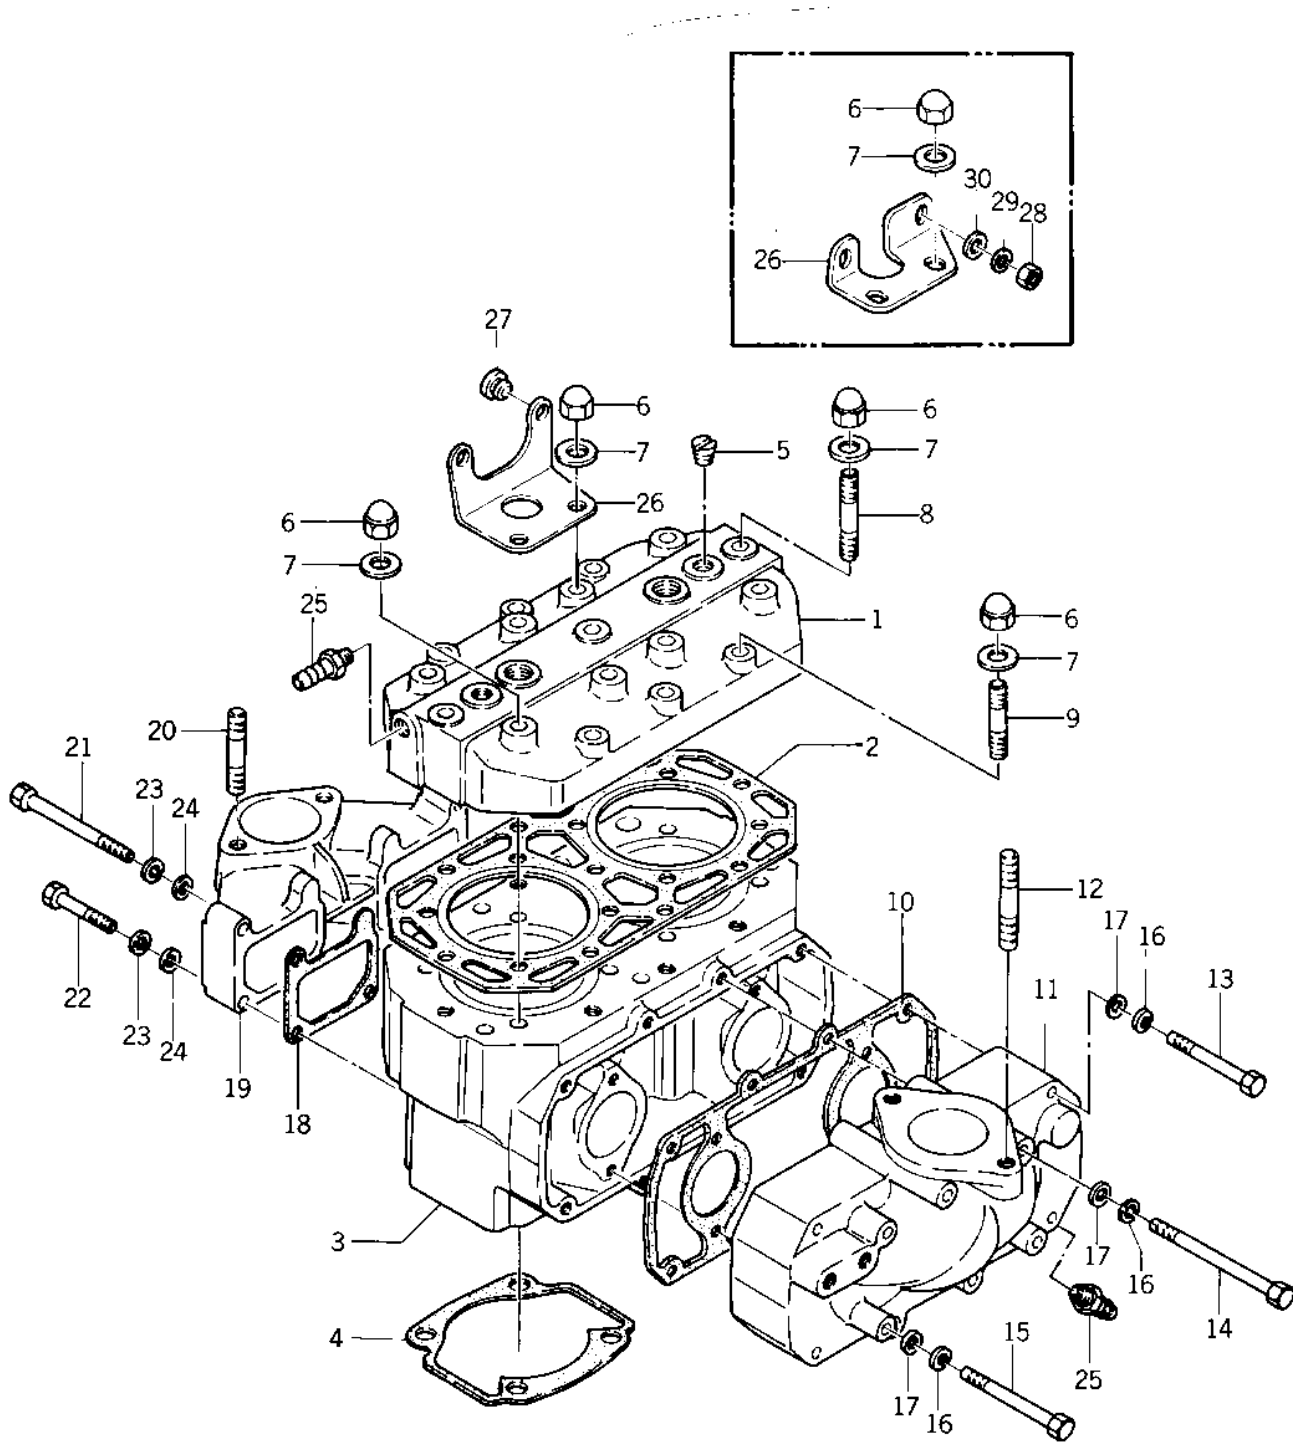

1978 JS440 PARTS DIAGRAM

CYLINDER HEAD/CYLINDER (77-'78 A1/A1A/A)

1978 JS440 PARTS LIST

CYLINDER HEAD/CYLINDER ('77-'78 A1/A1A/A)

ITEM NAME	PART NUMBER	QUANTITY
HEAD ASSY,CYLINDER (Ref # 1)	49086-3001	
GASKET-HEAD (Ref # 2)	11004-3711	
CYLINDER ASSY (Ref # 3)	11005-3033	
GASKET-CYLINDER (Ref # 4)	11009-505	
PLUG,DRAIN (Ref # 5)	92066-3001	
PLUG,DRAIN (Ref # 5)	92066-3001	
NUT-CAP,8MM (Ref # 6)	92015-3003	
WASHER (Ref # 7)	411S0800	
STUD,8X50 (Ref # 8)	92004-3010	
STUD,8X42 (Ref # 9)	92004-3009	
GASKET,EXHAUST MANIF (Ref # 10)	11009-3779	
MANIFOLD-EXHAUST (Ref # 11)	59081-504-YR	
STUD (Ref # 12)	172R0834	
BOLT 6X55 (Ref # 13)	110R0655	
BOLT 6X90 (Ref # 14)	110R0690	
BOLT 6X75 (Ref # 15)	110R0675	
WASHER-SPRING,6MM (Ref # 16)	461S0600	
WASHER (Ref # 17)	410S0600	
GASKET,INTAKE (Ref # 18)	11009-3785	
MANIFOLD,INTAKE (Ref # 19)	59076-508	
MANIFOLD-INTAKE (Ref # 19)	59076-505-YR	
STUD (Ref # 20)	172R0822	
STUD (Ref # 20)	172R0834	
BOLT,6X70 (Ref # 21)	110R0670	
BOLT 6X35 (Ref # 22)	110R0635	
WASHER-SPRING,6MM (Ref # 23)	461S0600	
WASHER (Ref # 24)	410S0600	
JOINT,HOSE (Ref # 25)	92005-3001	
JOINT,HOSE (Ref # 25)	92005-3001	