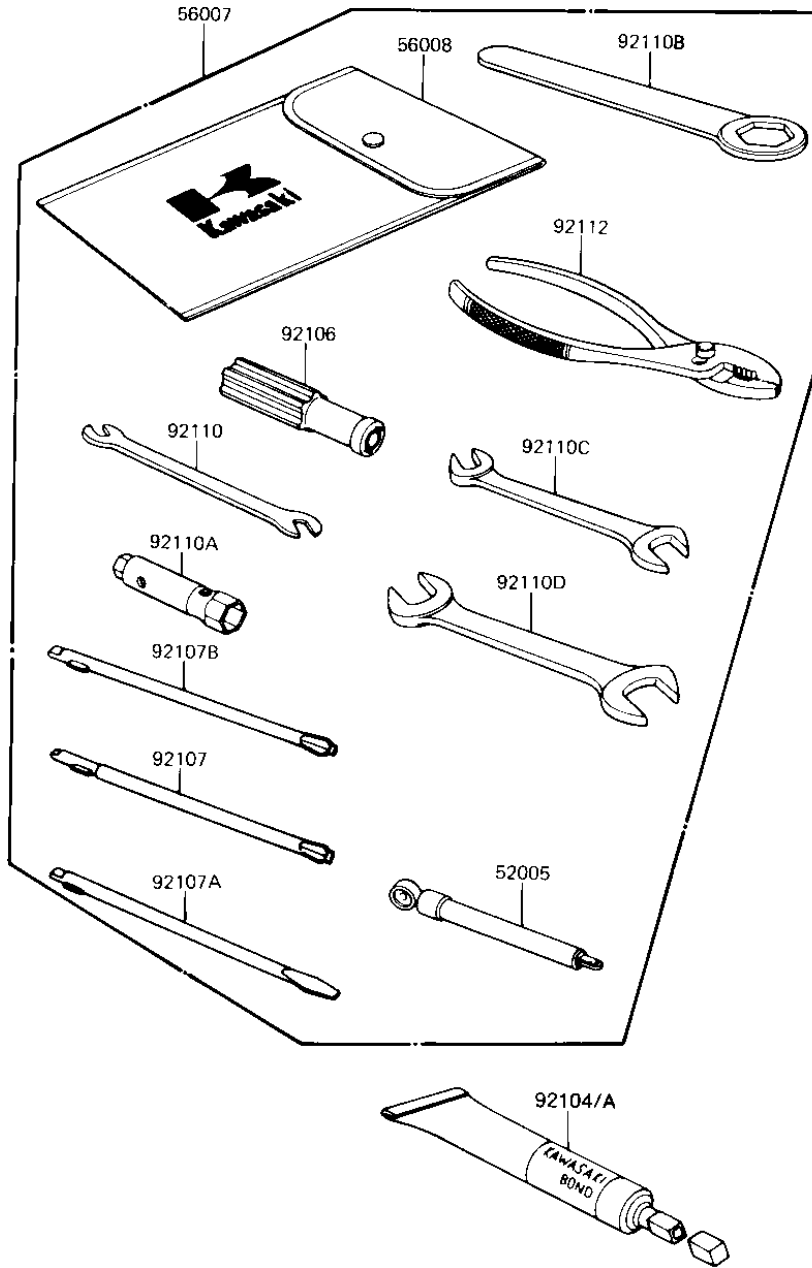

1983 KE175 PARTS DIAGRAM

OWNER TOOLS (KE175-D4)

F2810-0096

1983 KE175 PARTS LIST

OWNER TOOLS (KE175-D4)

ITEM NAME	PART NUMBER	QUANTITY
GAUGE,AIR,3.5KG/CM2 (Ref # 52005)	52005-1031	1
TOOL KIT (Ref # 56007)	56007-1072	1
BAG,TOOL (Ref # 56008)	56008-008	1
LIQUID GASKET (Ref # 92104)	92104-002	1
GASKET-LIQUID,BLACK (Ref # 92104A)	92104-1003	1
GRIP,SCREW DRIVER (Ref # 92106)	92106-1001	1
TOOL-DRIVER (Ref # 92107)	92107-1052	1
92107-1052 (Canada) (Ref # 92107A)	92107-007	1
92107-1002 (Canada) (Ref # 92107B)	92107-008	1
TIGHTENER,SPOKE (Ref # 92110)	92108-011	1
WRENCH,BOX,17X21 (Ref # 92110A)	92110-012	1
TOOL-WRENCH,BOX END,2 (Ref # 92110B)	92110-1148	1
TOOL-WRENCH,OPEN END (Ref # 92110C)	92110-1038	1
TOOL-WRENCH,OPEN END, (Ref # 92110D)	92110-1153	2
PLIERS,160MM (Ref # 92112)	92112-003	1