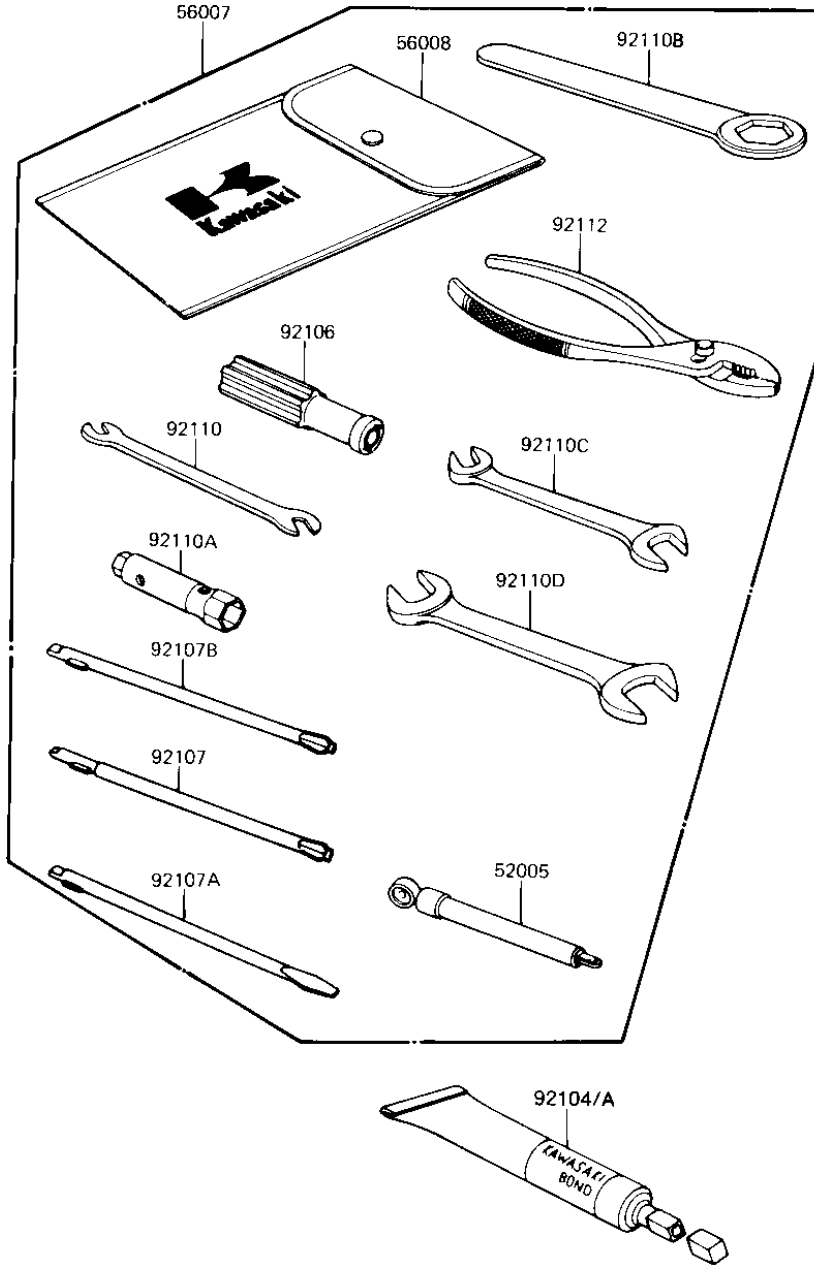

1982 KE175 PARTS DIAGRAM

OWNER TOOLS (KE175-D4)

F2810-0096

1982 KE175 PARTS LIST

OWNER TOOLS (KE175-D4)

ITEM NAME	PART NUMBER	QUANTITY
GAUGE,AIR,3.5KG/CM2 (Ref # 52005)	52005-1031	1
TOOL KIT (Ref # 56007)	56007-1072	1
BAG,TOOL (Ref # 56008)	56008-008	1
LIQUID GASKET (Ref # 92104)	92104-002	1
GASKET-LIQUID,BLACK (Ref # 92104A)	92104-1003	1
GRIP,SCREW DRIVER (Ref # 92106)	92106-1001	1
TOOL-DRIVER (Ref # 92107)	92107-1052	1
92107-1052 (Canada) (Ref # 92107A)	92107-007	1
92107-1002 (Canada) (Ref # 92107B)	92107-008	1
TIGHTENER,SPOKE (Ref # 92110)	92108-011	1
WRENCH,BOX,17X21 (Ref # 92110A)	92110-012	1
TOOL-WRENCH,BOX END,2 (Ref # 92110B)	92110-1148	1
TOOL-WRENCH,OPEN END (Ref # 92110C)	92110-1038	1
TOOL-WRENCH,OPEN END, (Ref # 92110D)	92110-1153	2
PLIERS,160MM (Ref # 92112)	92112-003	1