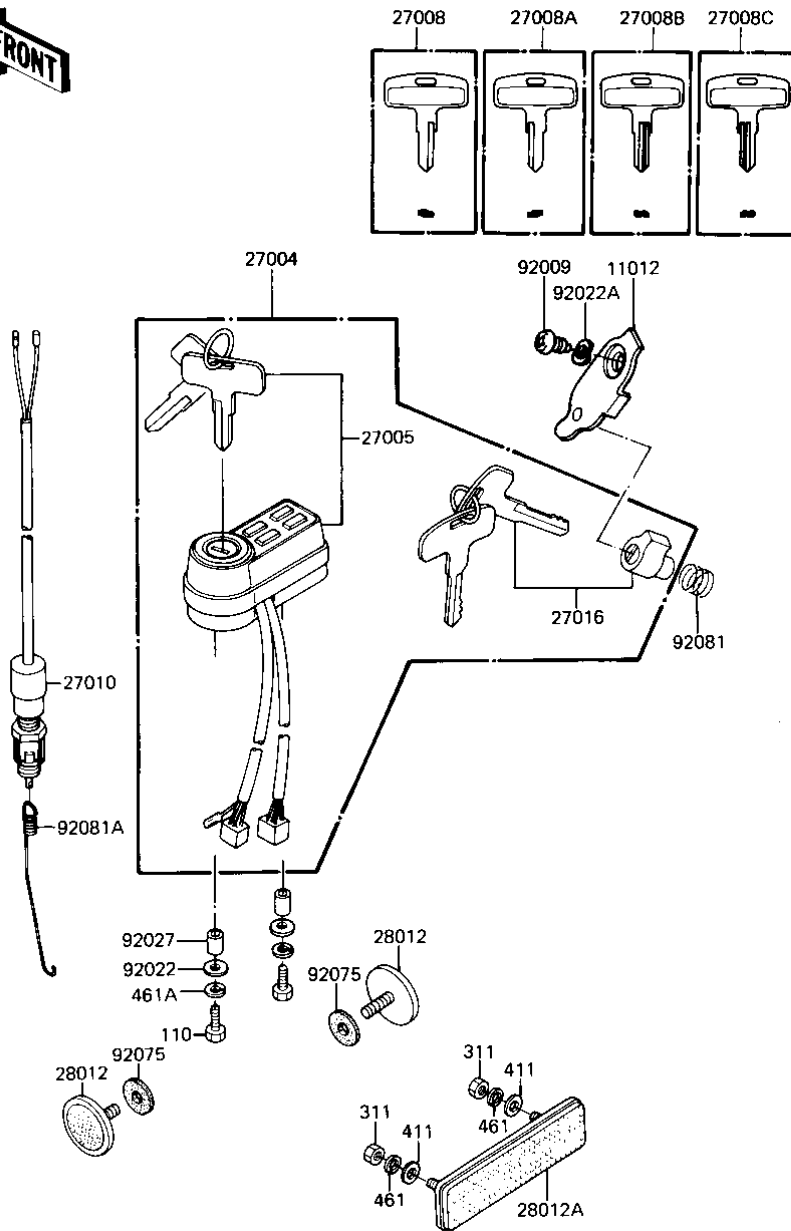

1982 KE175 PARTS DIAGRAM

IGNITION SWITCH/LOCKS/REFLECTORS ('82-'8)

F2770-0073

1982 KE175 PARTS LIST

IGNITION SWITCH/LOCKS/REFLECTORS ('82-'8

ITEM NAME	PART NUMBER	QUANTITY
CAP,STEERING LOCK (Ref # 11012)	11012-1134	1
LOCK ASSY,KE175-D2 (Ref # 27004)	27004-5018	1
SWITCH ASSY,IGNITION (Ref # 27005)	27005-1005	1
KEY,BLANK (Ref # 27008)	27008-1024	1
KEY,BLANK (Ref # 27008A)	27008-1025	1
KEY,BLANK (Ref # 27008B)	27008-1026	1
KEY,BLANK (Ref # 27008C)	27008-1027	1
SWITCH,BRAKE LIGHT (Ref # 27010)	27010-025	1
LOCK ASSY,STEERING (Ref # 27016)	27016-042	1
REFLECTOR,REFLEX (Ref # 28012)	28012-016	2
REFLECTOR,REAR REFLEX (Ref # 28012A)	28012-1005	1
SCREW-TAPPING (Ref # 92009)	92008-007	1
WASHER 6.5X20X1.6T (Ref # 92022)	92022-125	2
WASHER (Ref # 92022A)	92097-003	1
COLLAR,REAR FENDER (Ref # 92027)	92027-162	2
DAMPER RUBBER,REFLECT (Ref # 92075)	92094-011	2
SPRING-STEERING LOCK (Ref # 92081)	27032-001	1
SPRING,BRAKE SWITCH (Ref # 92081A)	92081-1082	1
BOLT 6X22 (Ref # 110)	112B0622	2
NUT,5MM (Ref # 311)	311B0500	2
WASHER PLAIN 5MM (Ref # 411)	411B0500	2
WASHER SPRING 5MM (Ref # 461)	461F0500	2
WASHER SPRING 6MM (Ref # 461A)	461F0600	2