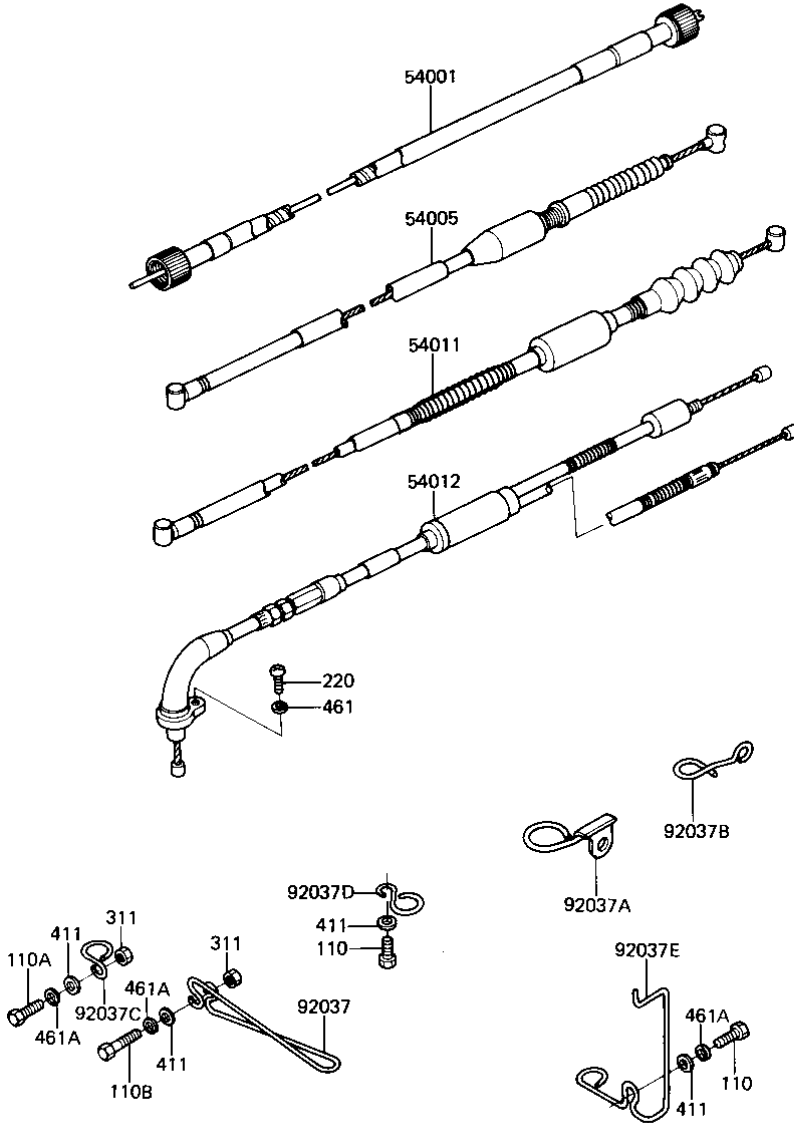

1983 KE175 PARTS DIAGRAM

CABLES ('82-'83 KE175-D4/D5)

F2540-0062

1983 KE175 PARTS LIST

CABLES ('82-'83 KE175-D4/D5)

ITEM NAME	PART NUMBER	QUANTITY
CABLE,SPEEDOMETER (Ref # 54001)	54001-1011	1
CABLE-BRAKE (Ref # 54005)	54005-1030	1
CABLE-CLUTCH (Ref # 54011)	54011-1063	1
CABLE,THROTTLE CONTRL (Ref # 54012)	54012-1023	1
CLAMP,CABLE (Ref # 92037)	92037-1014	1
CLAMP,CABLE (Ref # 92037A)	92037-1015	1
CLAMP,CABLE (Ref # 92037B)	92037-1016	1
CLAMP,CABLE (Ref # 92037C)	92037-1033	1
CLAMP,CABLE (Ref # 92037D)	92037-1034	1
CLAMP (Ref # 92037E)	92037-1084	1
BOLT-UPSET,6X12 (Ref # 110)	112G0612	2
BOLT-UPSET (Ref # 110A)	112G0618	1
BOLT-UPSET (Ref # 110B)	112G0625	1
SCREW PAN HEAD 5X10 (Ref # 220)	220B0510	1
NUT 6MM (Ref # 311)	311B0600	2
WASHER PLAIN 6MM (Ref # 411)	411B0600	4
WASHER SPRING 5MM (Ref # 461)	461F0500	1
WASHER SPRING 6MM (Ref # 461A)	461F0600	4